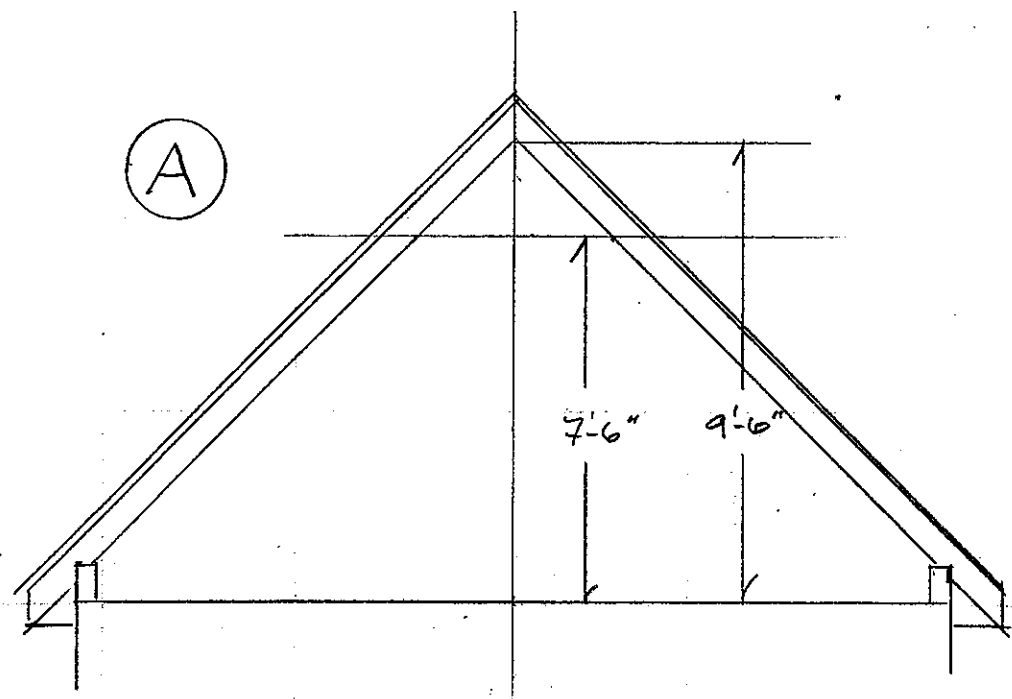

52' toe -

FRONT
A

SCALE
1/4" = 1'

Bob Terenzi
16 TATE ST
PORTLAND, ME.
TEL. #(781) 844-6367

* EXISTING 3RD FLOOR *
REMOVE WALL BOARD + INSULATION