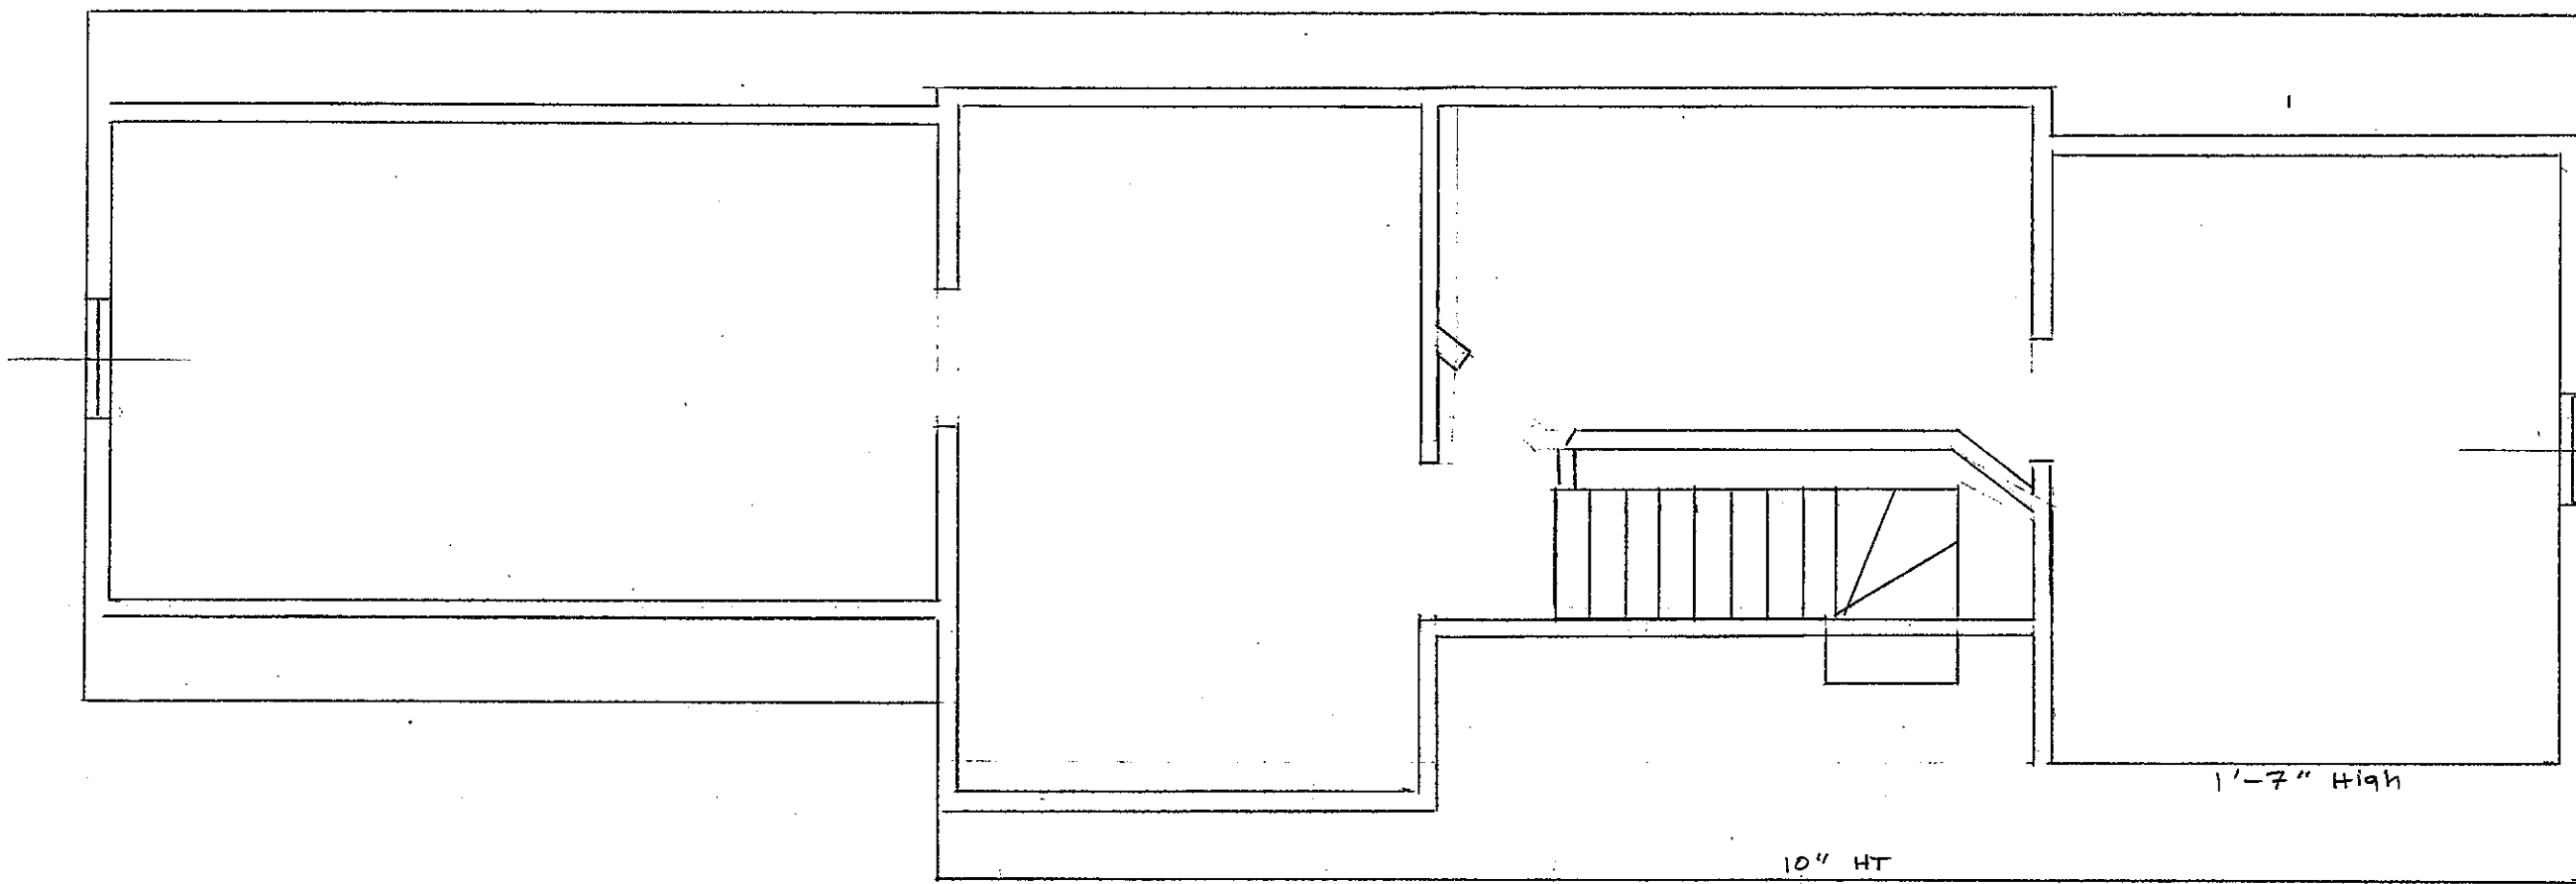

52' toe -

FRONT
A

SCALE
1/4" = 1'

Bob Terenzi
16 TATE ST
PORTLAND, ME.
TEL. #(781) 844-6367

* EXISTING 3RD FLOOR *
REMOVE WALL BOARD + INSULATION