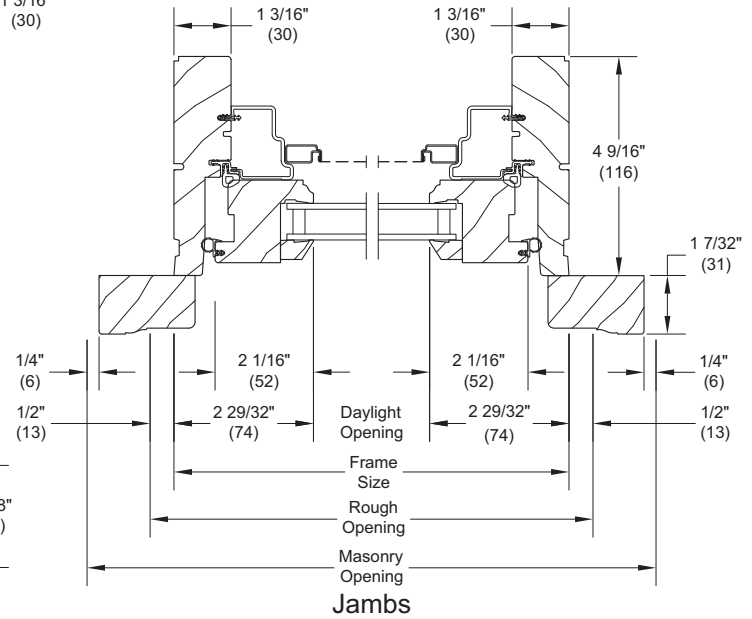

Wood Ultimate Casement, Awning and Picture

Section Details: Operating and Stationary / Picture - 3/4" (19) IG

Scale: 3" = 1' 0"

Operating

Stationary