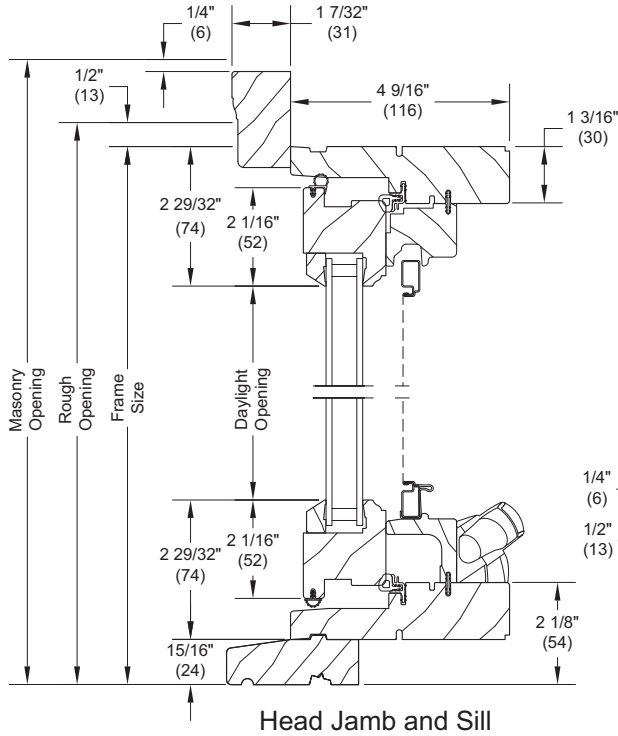

Wood Ultimate Casement, Awning and Picture

Section Details: Operating and Stationary / Picture - 3/4" (19) IG

Scale: 3" = 1' 0"

Operating

Stationary