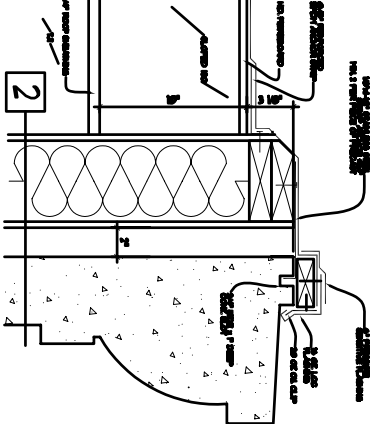

9 | ENTRANCE DETAIL
SCALE: 3/8"=1'-0"

1 | JAMB DETAIL
SCALE: 3/8"=1'-0"

8 | JAMB DETAIL
SCALE: 3/8"=1'-0"

4 | WOOD WINDOW SILL DETAIL
SCALE: 3/8"=1'-0"

5 | WOOD DOOR JAMB DETAIL
SCALE: 3/8"=1'-0"

6 | PARAPET DETAIL
SCALE: 3/8"=1'-0"

1 | WOOD WINDOW IN GARAGE HEAD DETAIL
SCALE: 1/4"=1'-0"

2 | WOOD WINDOW IN GARAGE JAMB DETAIL
SCALE: 1/4"=1'-0"

3 | WOOD WINDOW IN GARAGE SILL DETAIL
SCALE: 3/8"=1'-0"