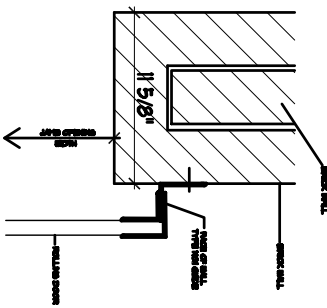

9 | ENTRANCE DETAIL
SCALE: 3/8"=1'-0"

1 | JAMB DETAIL
SCALE: 3/8"=1'-0"

8 | JAMB DETAIL
SCALE: 3/8"=1'-0"

4 | WOOD WINDOW SILL DETAIL
SCALE: 3/8"=1'-0"

5 | WOOD DOOR JAMB DETAIL
SCALE: 3/8"=1'-0"

6 | PARAPET DETAIL
SCALE: 3/8"=1'-0"

1 | WOOD WINDOW IN GARAGE HEAD DETAIL
SCALE: 1/4"=1'-0"

2 | WOOD WINDOW IN GARAGE JAMB DETAIL
SCALE: 1/4"=1'-0"

3 | WOOD WINDOW IN GARAGE SILL DETAIL
SCALE: 3/8"=1'-0"