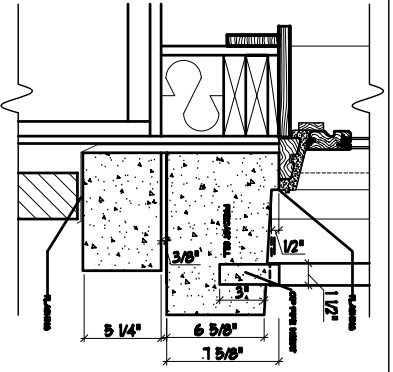

9 | ENTRANCE DETAIL
SCALE: 3/8"=1'-0"

1 | JAMB DETAIL
SCALE: 3/8"=1'-0"

8 | JAMB DETAIL
SCALE: 3/8"=1'-0"

4 | WOOD WINDOW SILL DETAIL
SCALE: 3/8"=1'-0"

5 | WOOD DOOR JAMB DETAIL
SCALE: 3/8"=1'-0"

6 | PARAPET DETAIL
SCALE: 3/8"=1'-0"

1 | WOOD WINDOW IN GARAGE HEAD DETAIL
SCALE: 1/4"=1'-0"

2 | WOOD WINDOW IN GARAGE JAMB DETAIL
SCALE: 1/4"=1'-0"

3 | WOOD WINDOW IN GARAGE SILL DETAIL
SCALE: 3/8"=1'-0"