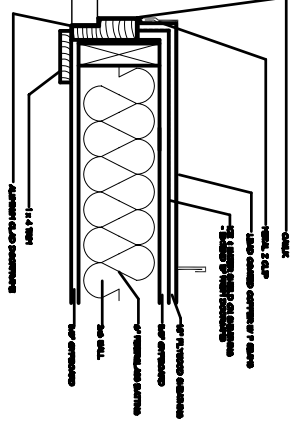

9 | ENTRANCE DETAIL
SCALE: 3/8"=1'-0"

1 | JAMB DETAIL
SCALE: 3/8"=1'-0"

8 | JAMB DETAIL
SCALE: 3/8"=1'-0"

4 | WOOD WINDOW SILL DETAIL
SCALE: 3/8"=1'-0"

5 | WOOD DOOR JAMB DETAIL
SCALE: 3/8"=1'-0"

6 | PARAPET DETAIL
SCALE: 3/8"=1'-0"

1 | WOOD WINDOW IN GARAGE HEAD DETAIL
SCALE: 1/4"=1'-0"

2 | WOOD WINDOW IN GARAGE JAMB DETAIL
SCALE: 1/4"=1'-0"

3 | WOOD WINDOW IN GARAGE SILL DETAIL
SCALE: 3/8"=1'-0"