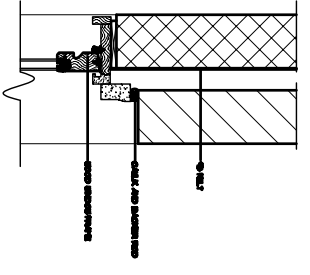

9 | ENTRANCE DETAIL
SCALE: 3/8"=1'-0"

1 | JAMB DETAIL
SCALE: 3/8"=1'-0"

8 | JAMB DETAIL
SCALE: 3/8"=1'-0"

4 | WOOD WINDOW SILL DETAIL
SCALE: 3/8"=1'-0"

5 | WOOD DOOR JAMB DETAIL
SCALE: 3/8"=1'-0"

6 | PARAPET DETAIL
SCALE: 3/8"=1'-0"

1 | WOOD WINDOW IN GARAGE HEAD DETAIL
SCALE: 1/4"=1'-0"

2 | WOOD WINDOW IN GARAGE JAMB DETAIL
SCALE: 1/4"=1'-0"

3 | WOOD WINDOW IN GARAGE SILL DETAIL
SCALE: 3/8"=1'-0"