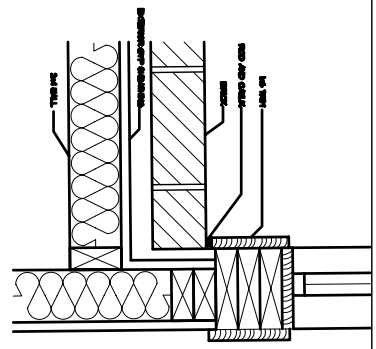

9 | ENTRANCE DETAIL
SCALE: 3/8"=1'-0"

1 | JAMB DETAIL
SCALE: 3/8"=1'-0"

8 | JAMB DETAIL
SCALE: 3/8"=1'-0"

4 | WOOD WINDOW SILL DETAIL
SCALE: 3/8"=1'-0"

5 | WOOD DOOR JAMB DETAIL
SCALE: 3/8"=1'-0"

6 | PARAPET DETAIL
SCALE: 3/8"=1'-0"

1 | WOOD WINDOW IN GARAGE HEAD DETAIL
SCALE: 1/4"=1'-0"

2 | WOOD WINDOW IN GARAGE JAMB DETAIL
SCALE: 1/4"=1'-0"

3 | WOOD WINDOW IN GARAGE SILL DETAIL
SCALE: 3/8"=1'-0"