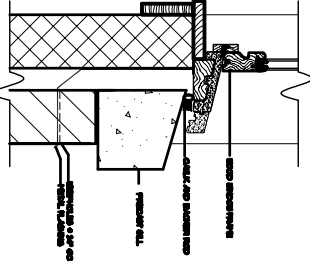

9 | ENTRANCE DETAIL
SCALE: 3/8"=1'-0"

1 | JAMB DETAIL
SCALE: 3/8"=1'-0"

8 | JAMB DETAIL
SCALE: 3/8"=1'-0"

4 | WOOD WINDOW SILL DETAIL
SCALE: 3/8"=1'-0"

5 | WOOD DOOR JAMB DETAIL
SCALE: 3/8"=1'-0"

6 | PARAPET DETAIL
SCALE: 3/8"=1'-0"

1 | WOOD WINDOW IN GARAGE HEAD DETAIL
SCALE: 1/4"=1'-0"

2 | WOOD WINDOW IN GARAGE JAMB DETAIL
SCALE: 1/4"=1'-0"

3 | WOOD WINDOW IN GARAGE SILL DETAIL
SCALE: 3/8"=1'-0"