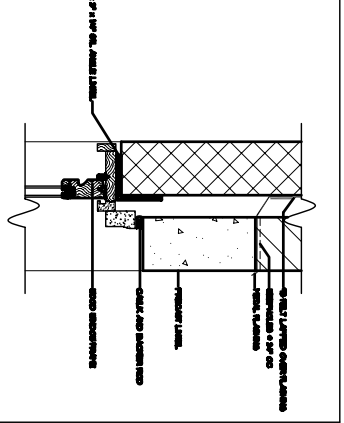

9 | ENTRANCE DETAIL
SCALE: 3/8"=1'-0"

1 | JAMB DETAIL
SCALE: 3/8"=1'-0"

8 | JAMB DETAIL
SCALE: 3/8"=1'-0"

4 | WOOD WINDOW SILL DETAIL
SCALE: 3/8"=1'-0"

5 | WOOD DOOR JAMB DETAIL
SCALE: 3/8"=1'-0"

6 | PARAPET DETAIL
SCALE: 3/8"=1'-0"

1 | WOOD WINDOW IN GARAGE HEAD DETAIL
SCALE: 1/4"=1'-0"

2 | WOOD WINDOW IN GARAGE JAMB DETAIL
SCALE: 1/4"=1'-0"

3 | WOOD WINDOW IN GARAGE SILL DETAIL
SCALE: 3/8"=1'-0"