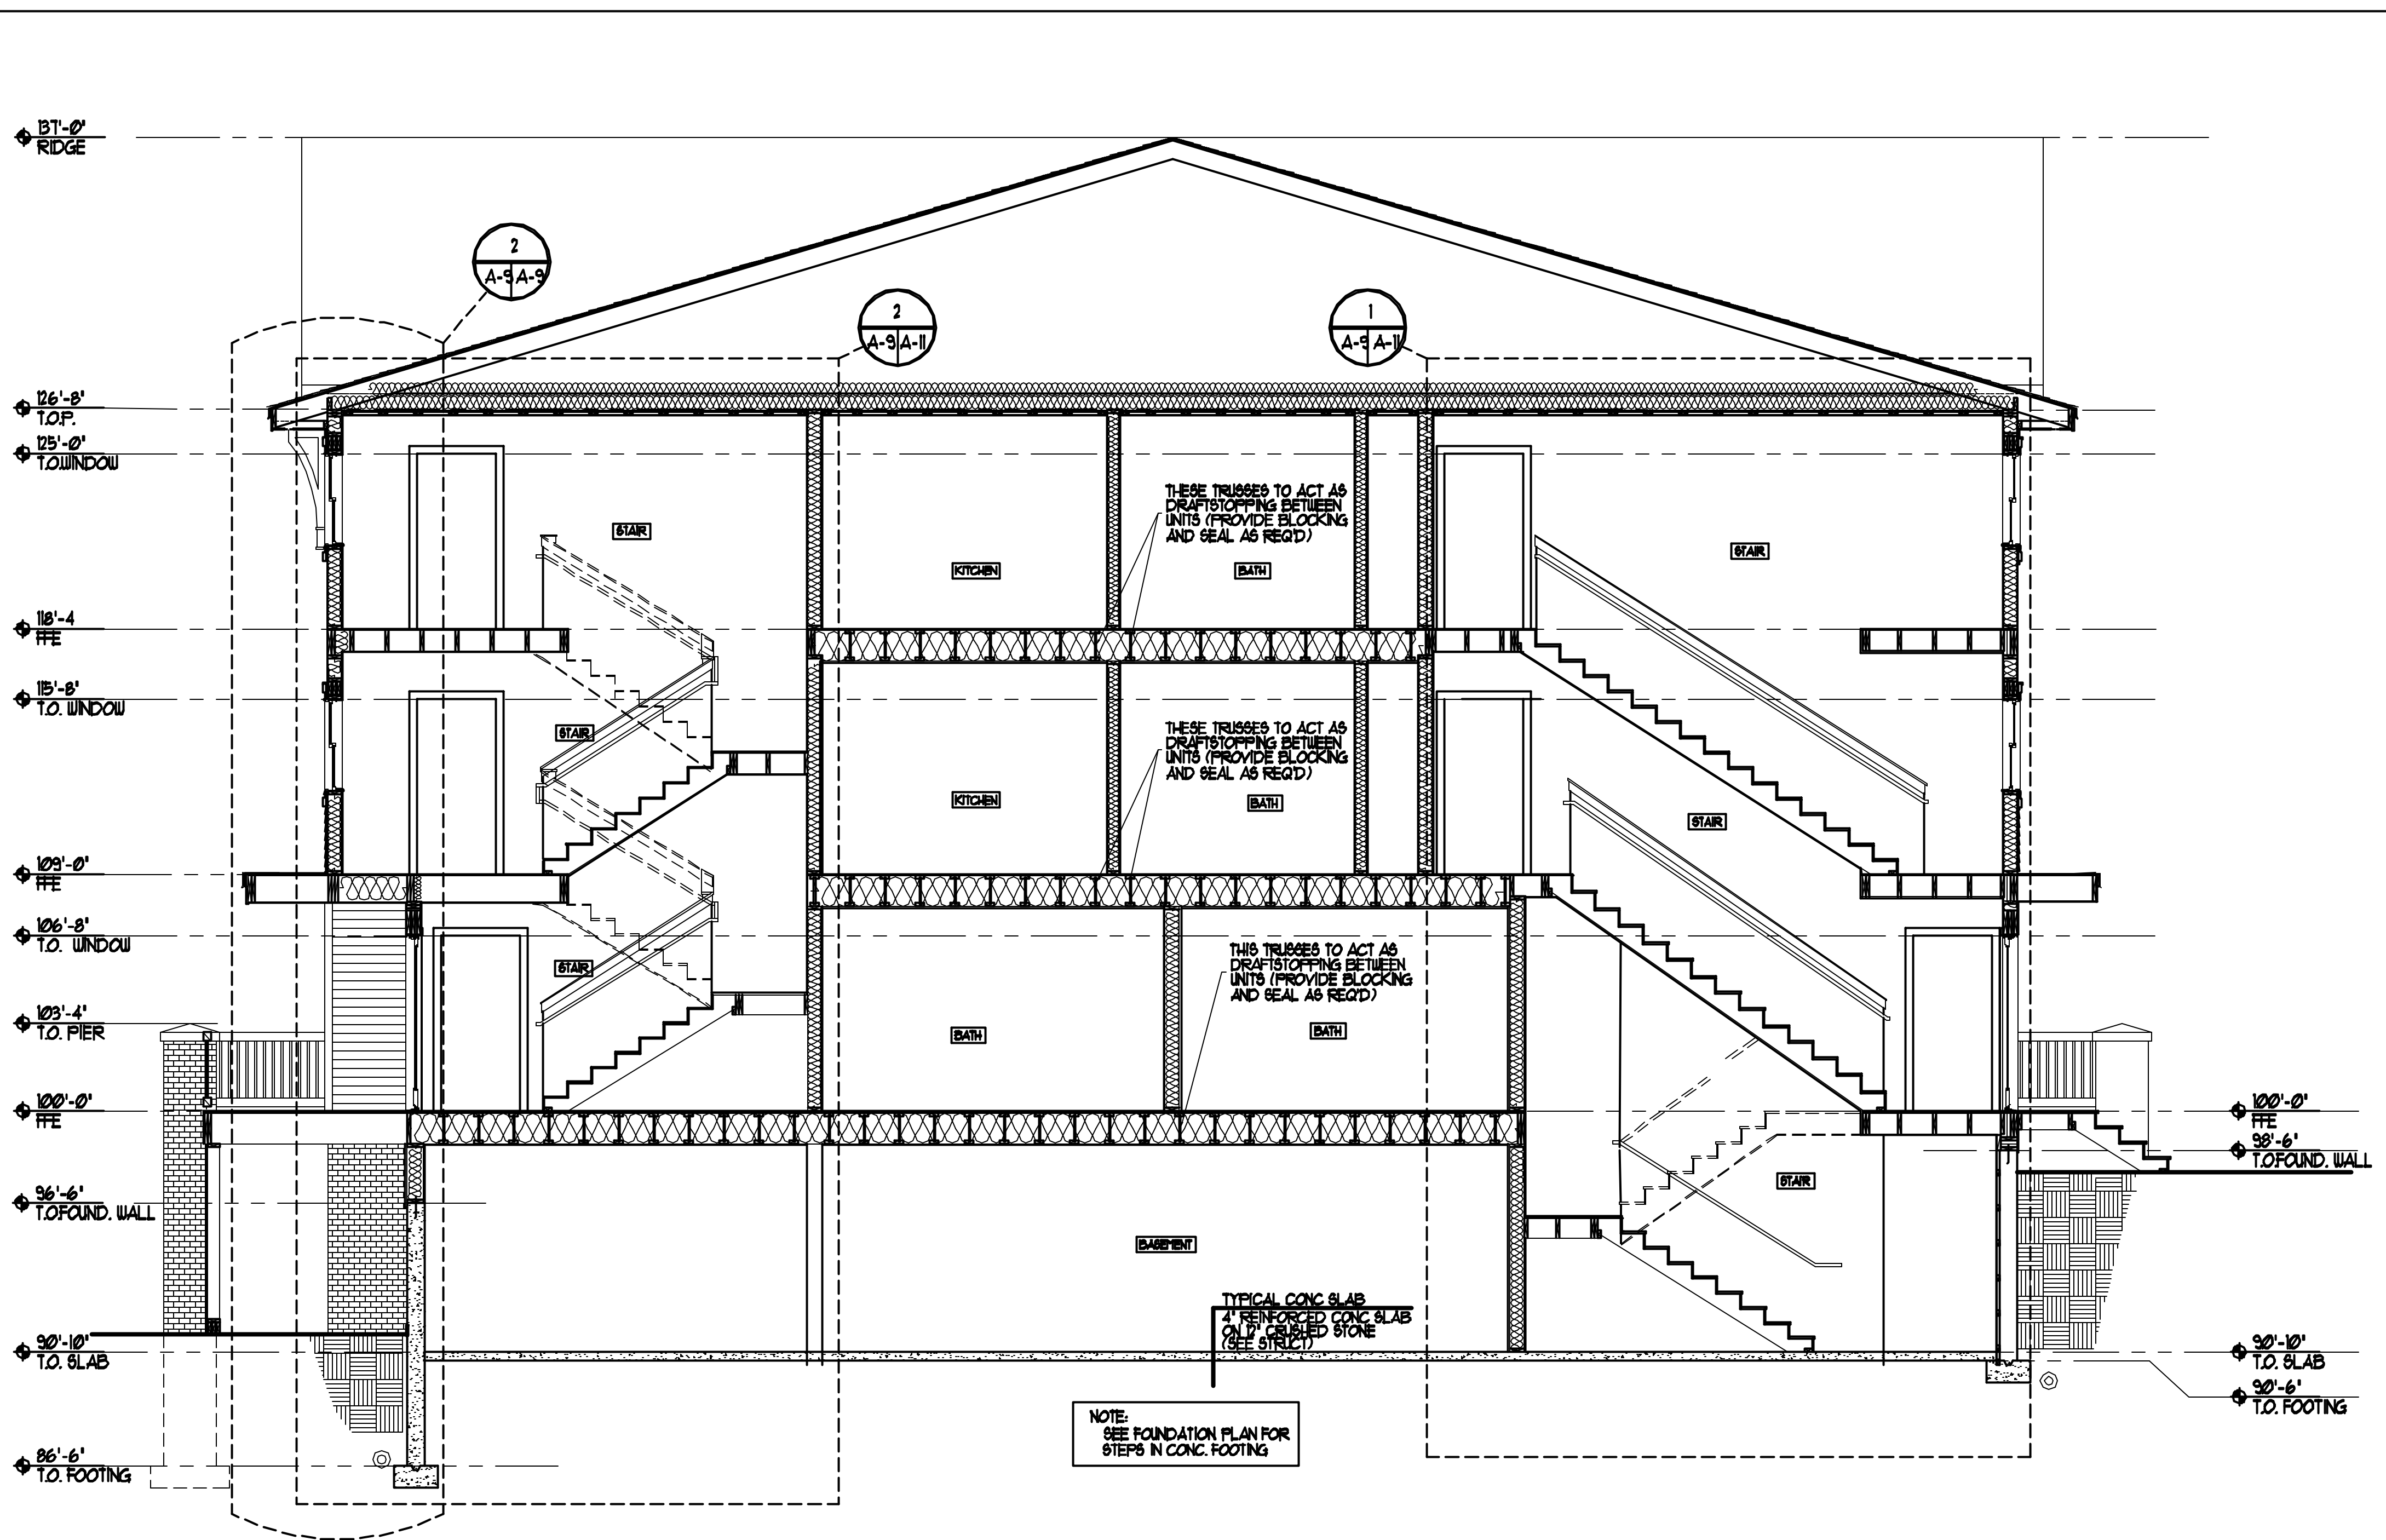

PORT CITY ARCHITECTURE

65 NEWBURY STREET
PORTLAND, ME 04101
207.761.9000
fax: 207.761.2010
info@portcityarch.com

© COPYRIGHT

GUILFORD COURT
157 York Street
PORTLAND, ME

JOB: 03126

ISSUE DATE	
PRELIM	-
DD	-
BID	09.17.03
C.D.'s	01.05.04
REVISION	08.25.04
PRINT	06.18.04

DRAWN BY MAC
CHECK BY ACH

BUILDING SECTIONS

A-9

BUILDING SECTION
SCALE: 1/4"=1'-0"