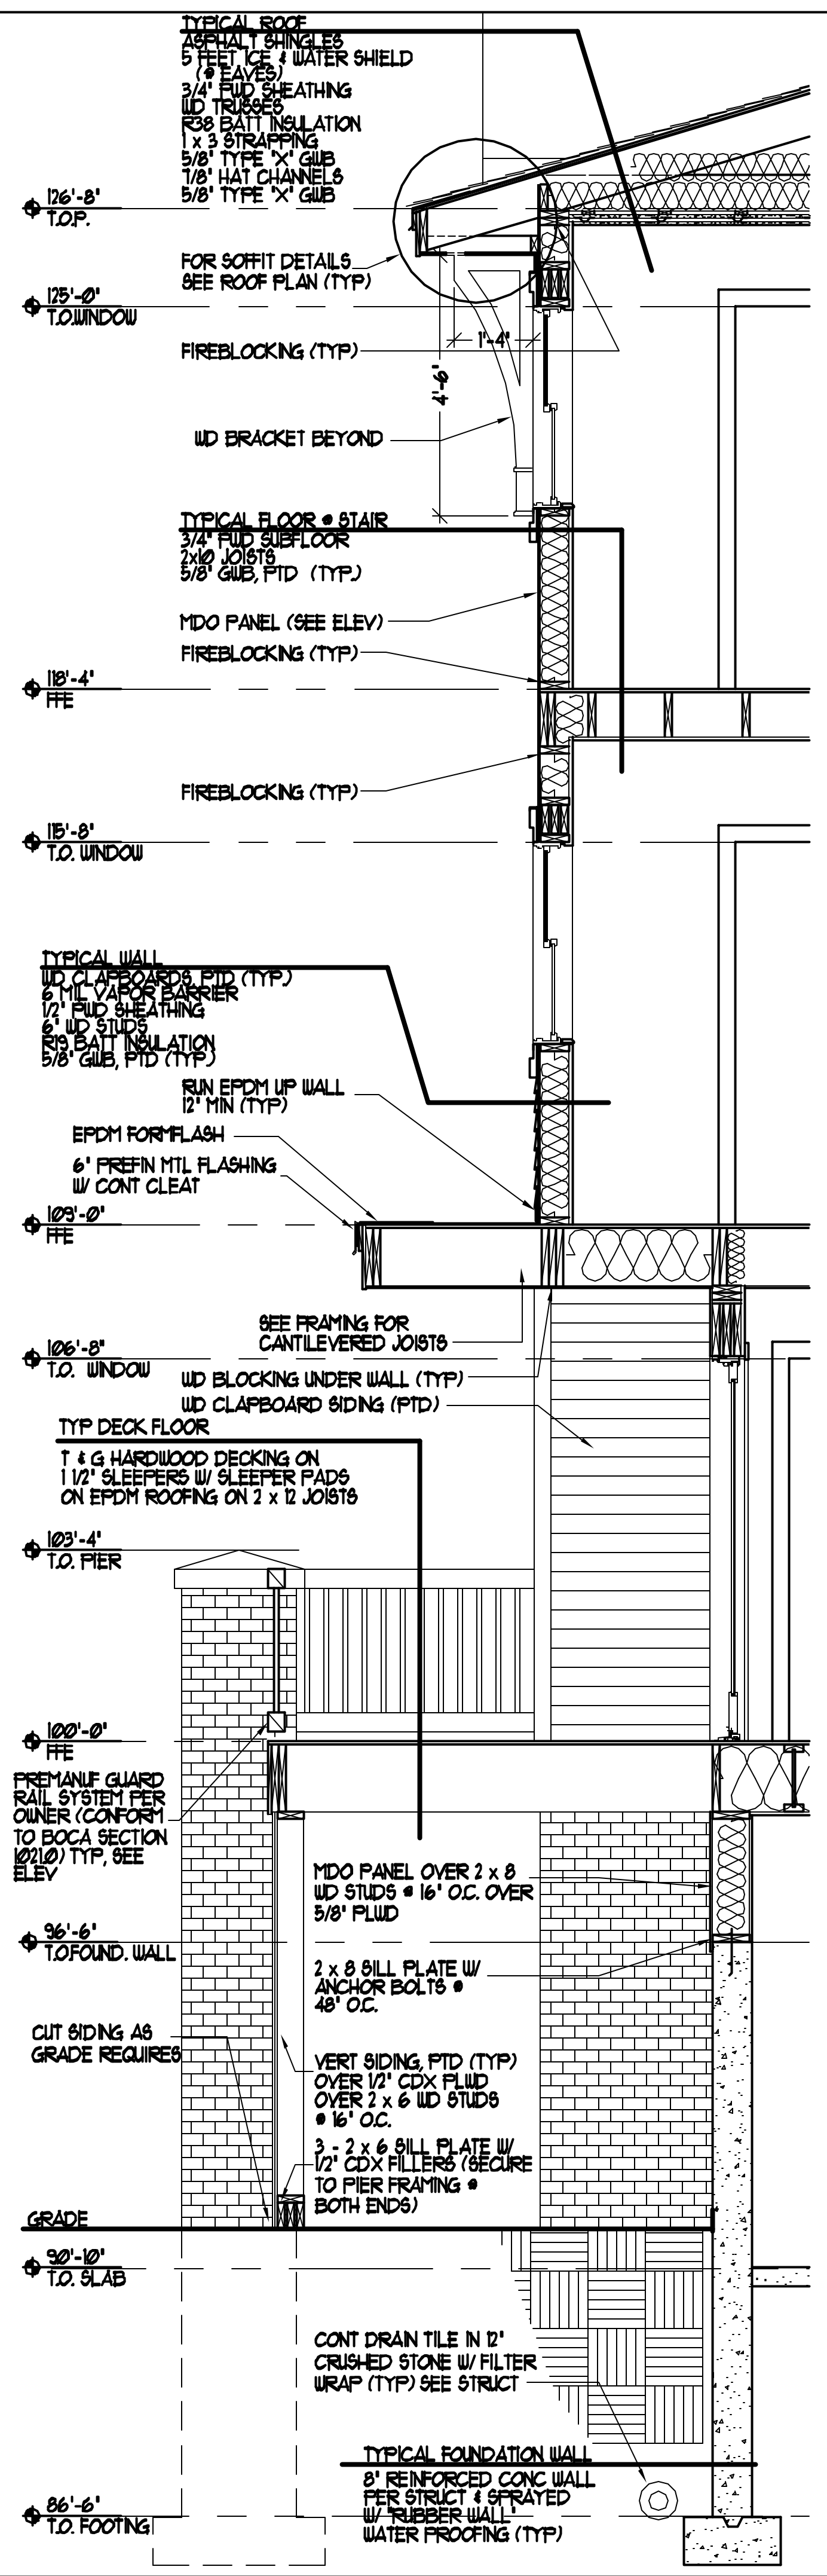

PORT CITY ARCHITECTURE

65 NEWBURY STREET
PORTLAND, ME 04101
207.761.9000
fax: 207.761.2010
info@portcityarch.com

© COPYRIGHT

GUILFORD COURT
157 York Street
PORTLAND, ME

JOB: 03126

ISSUE DATE	
PRELIM	-
DD	-
BID	09.17.03
C.D.'s	01.05.04
REVISION	08.25.04
PRINT	06.18.04

DRAWN BY MAC
CHECK BY ACH

BUILDING SECTIONS

A-9

WALL SECTION
SCALE: 1/2"=1'-0"