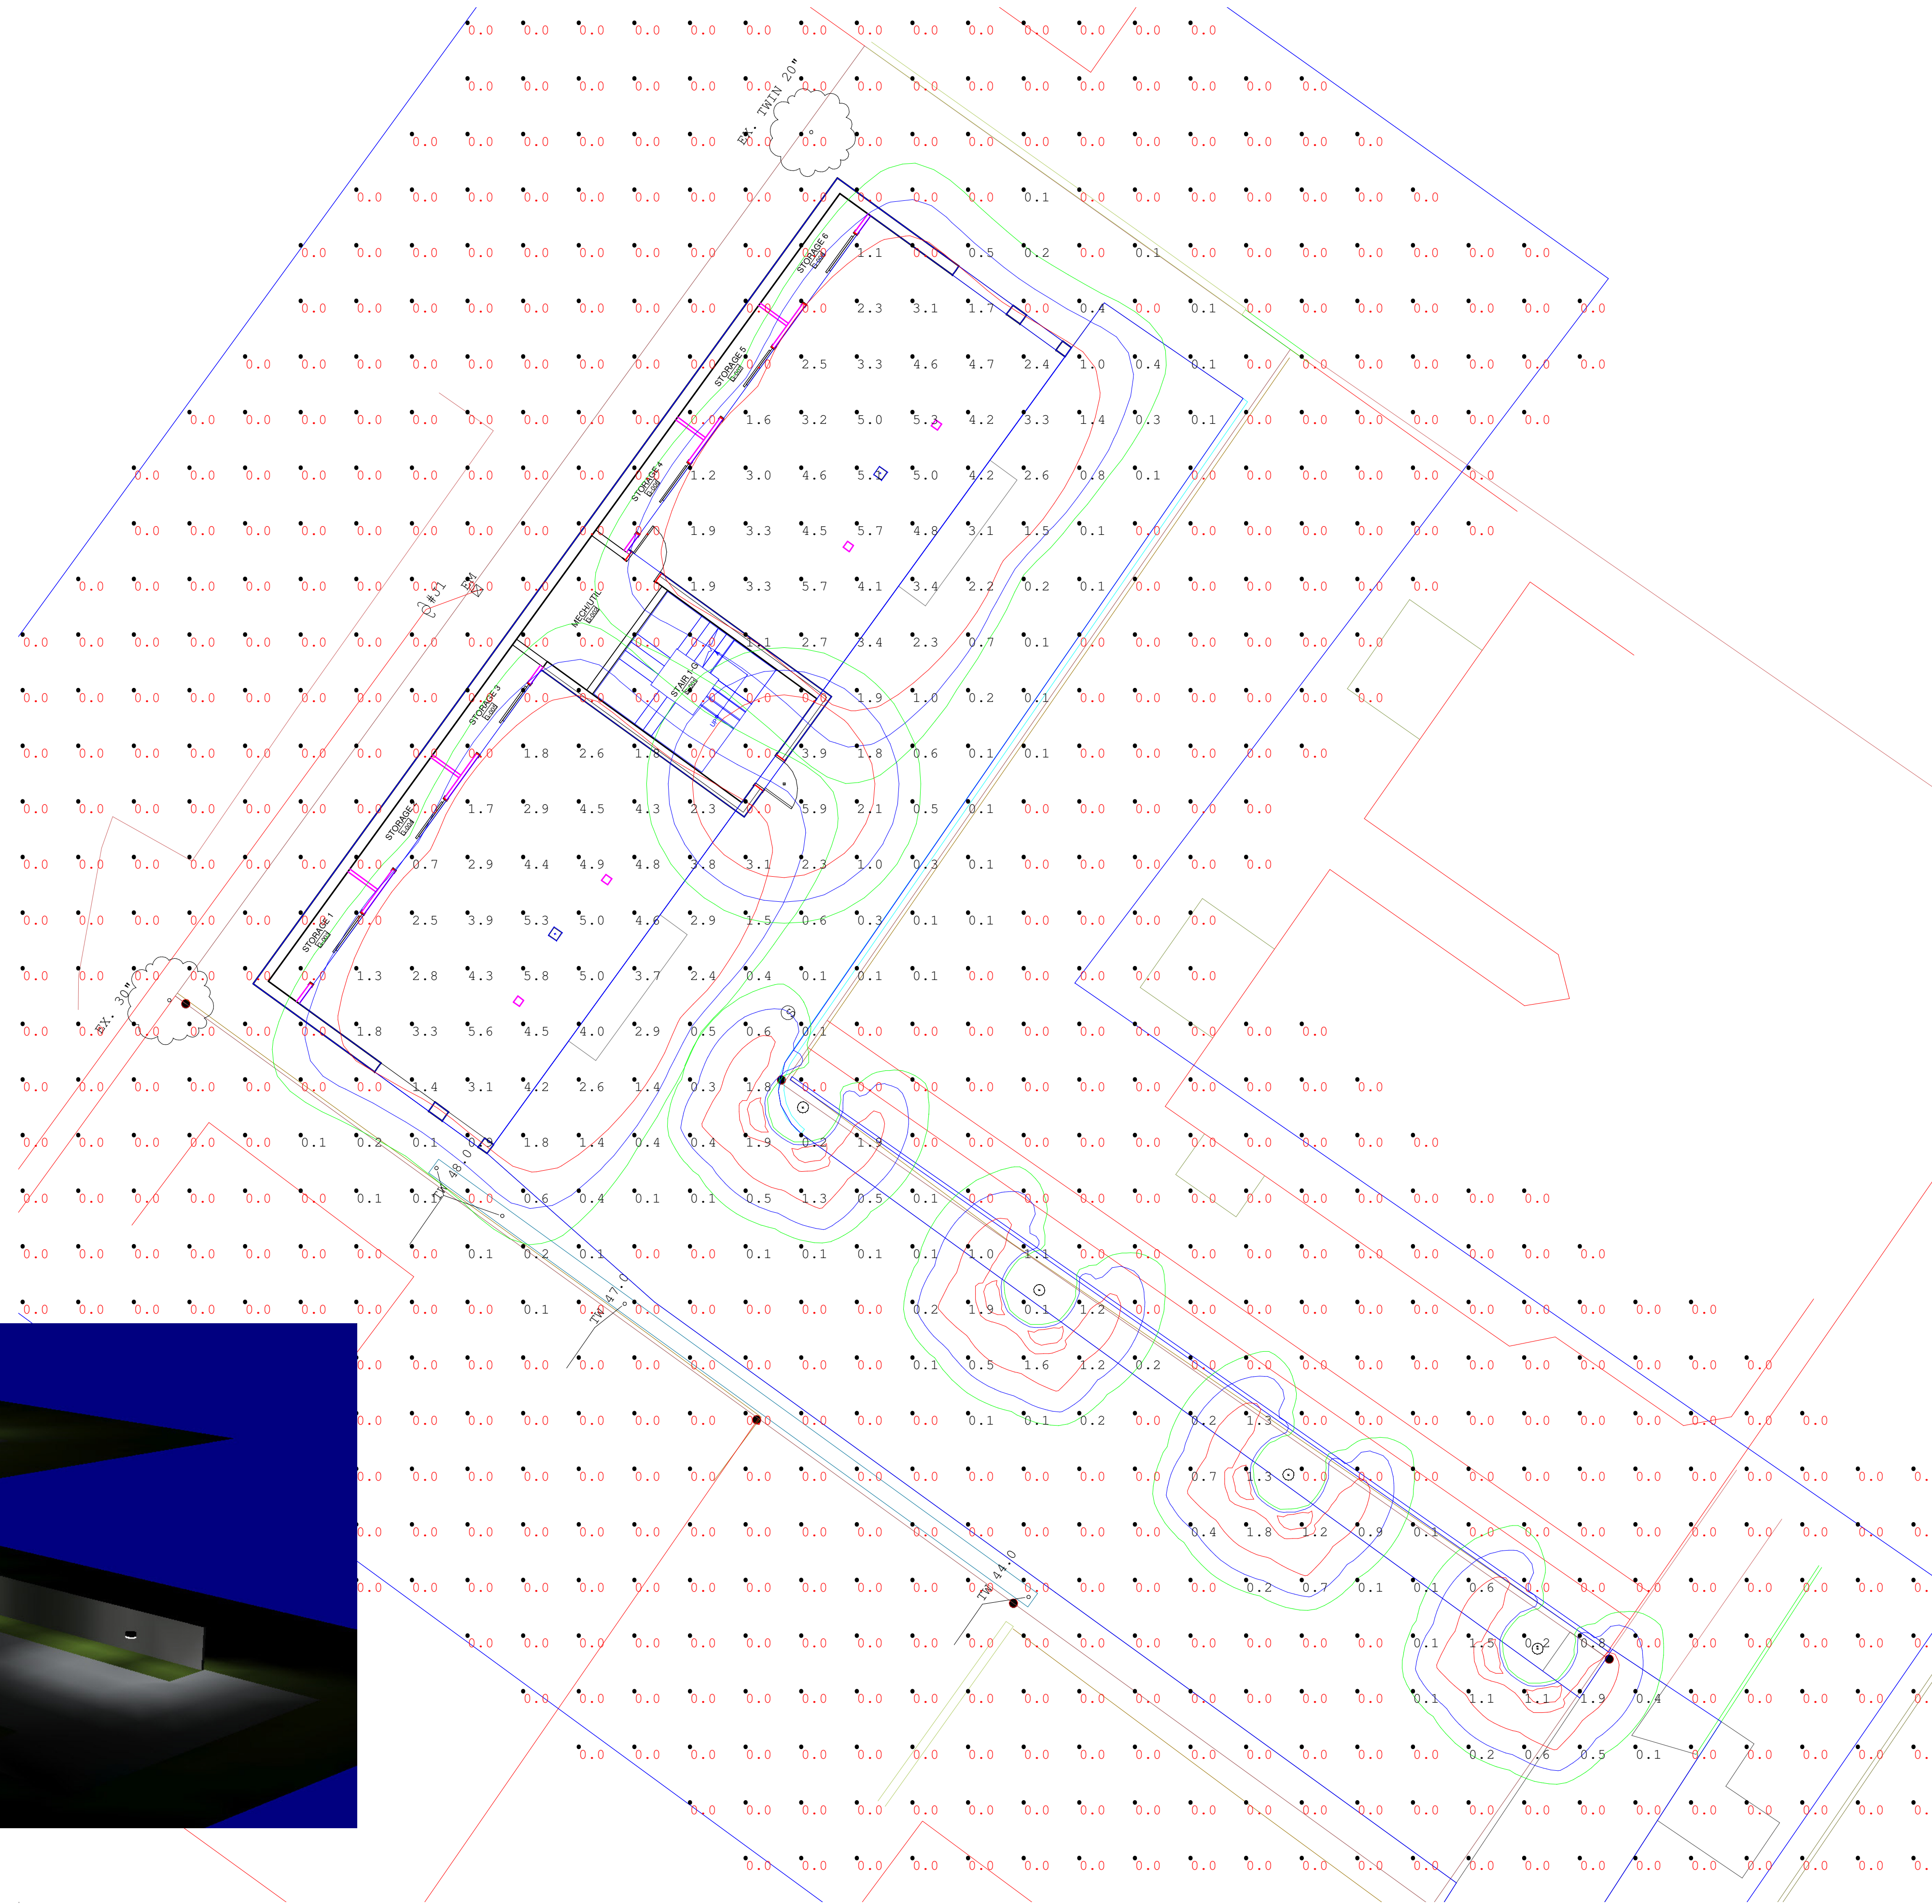

Hubbell Sedona LED Garage Kim VRB Bollard Prescolite Recessed Downlight

Luminaire Schedule			
Symbol	Qty	LLF	Description
⊕	4	0.900	VRB1-15LED-5100K
⊕	2	0.900	SCP-18LU-5K-5R-XX
⊕	1	0.900	LB6LED

15 Pleasant Hill Rd
P.O. Box 1597
Scarborough, Maine 04070
email: swaneylighting.com
ph: 207-883-7100
fax: 207-885-9605

#	Date	Comments

Revisions

Drawn By: Dave Charron
Date: 1/29/14

Not to Scale

York Street Townhouse