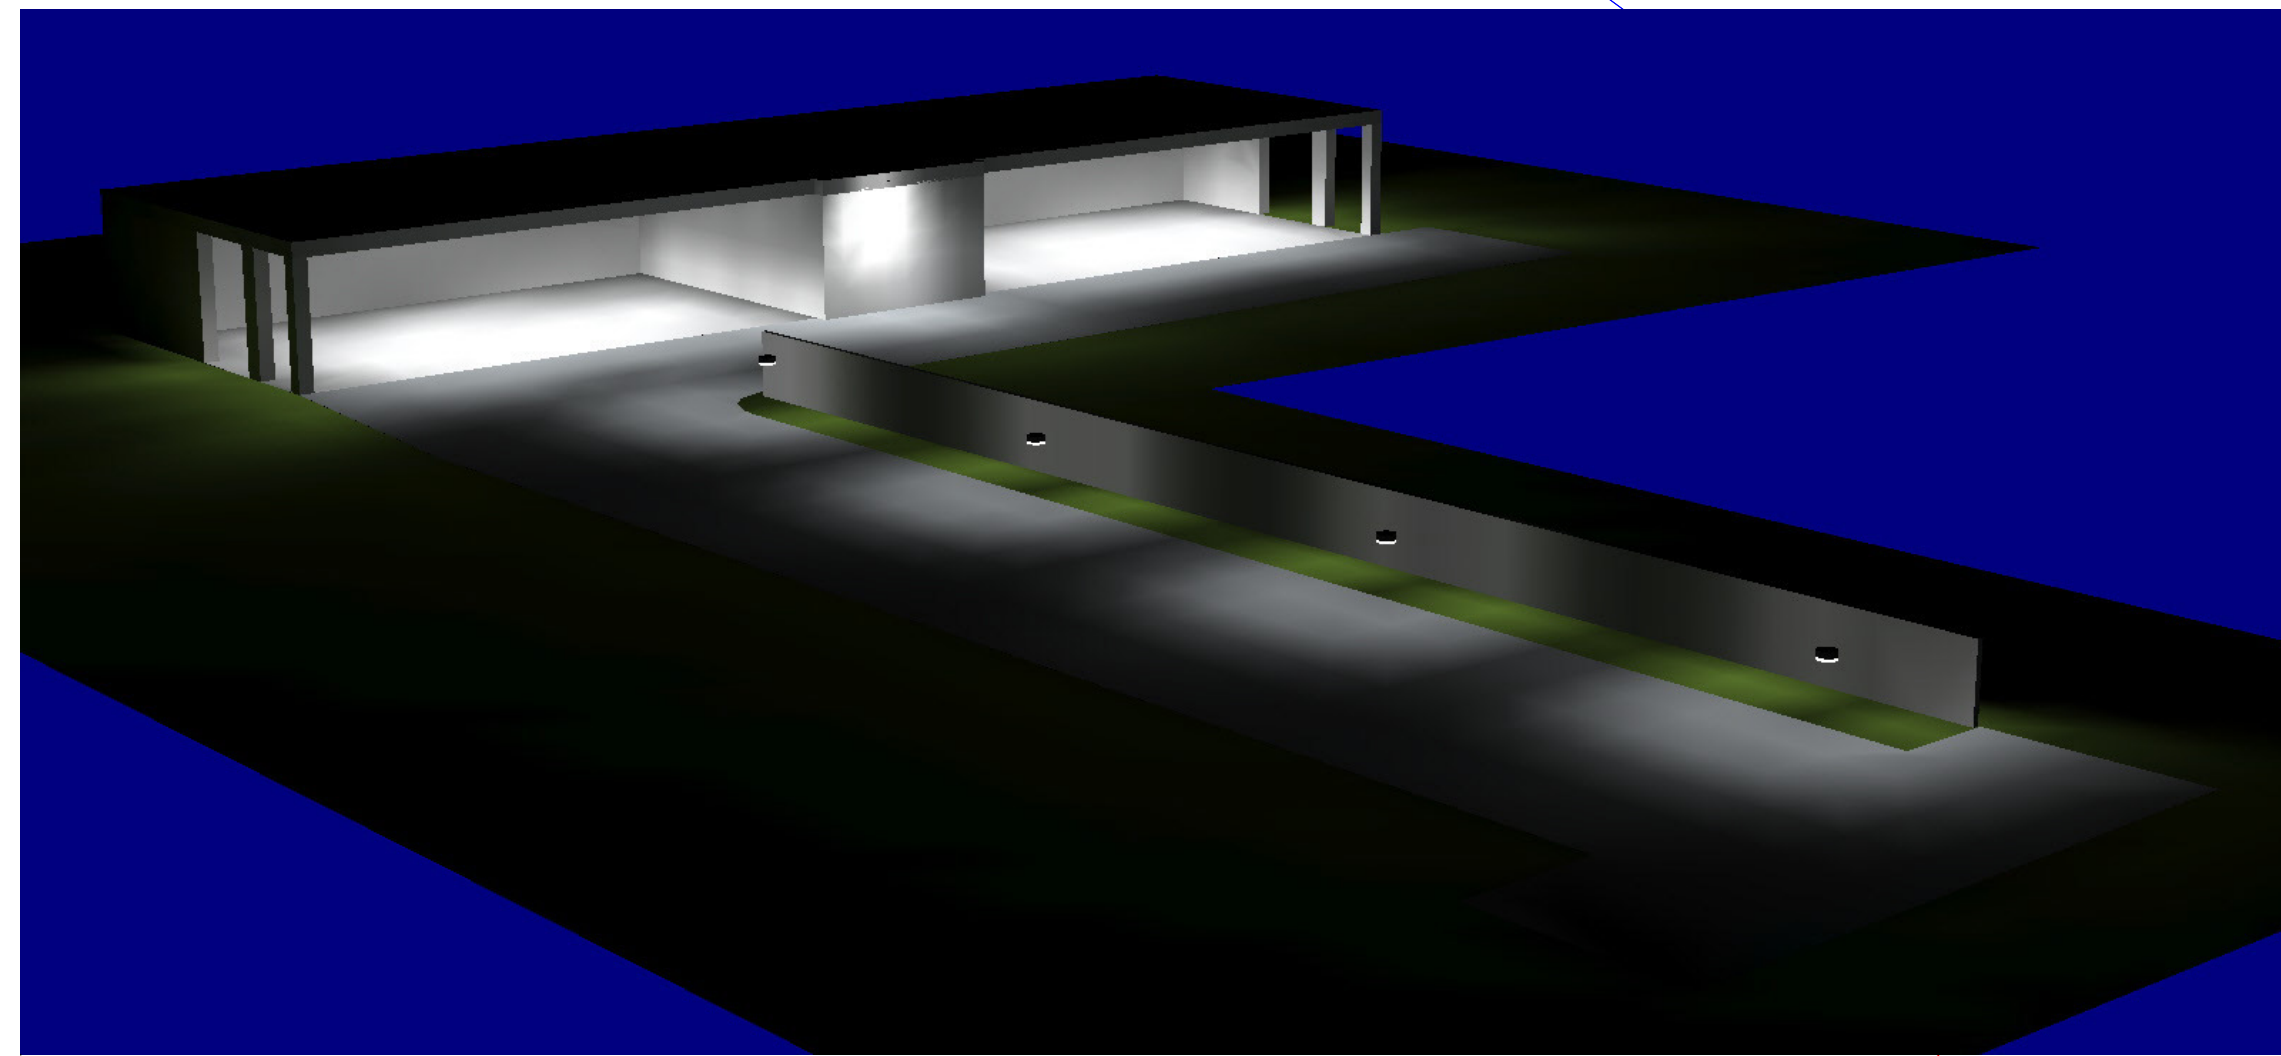

Hubbell Sedona LED Garage Kim VRB Bollard Prescolite Recessed Downlight

Luminaire Schedule			
Symbol	Qty	LLF	Description
⊕	4	0.900	VRB1-15LED-5100K
⊕	2	0.900	SCP-18LU-5K-5R-XX
⊕	1	0.900	LB6LED

15 Pleasant Hill Rd
P.O. Box 1597
Scarborough, Maine 04070
email: swaneylighting.com
ph: 207-883-7100
fax: 207-885-9605

#	Date	Comments

Revisions

Drawn By: Dave Charron
Date: 1/29/14

Not to Scale

York Street Townhouse