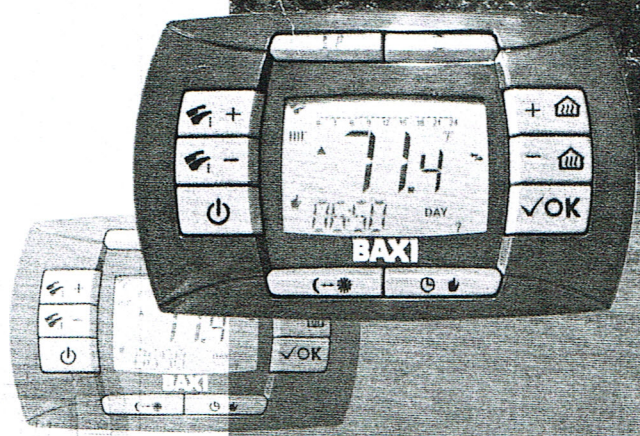

BAXI

BAXI LUNA 3 Comfort Modulating Wallhung Boiler