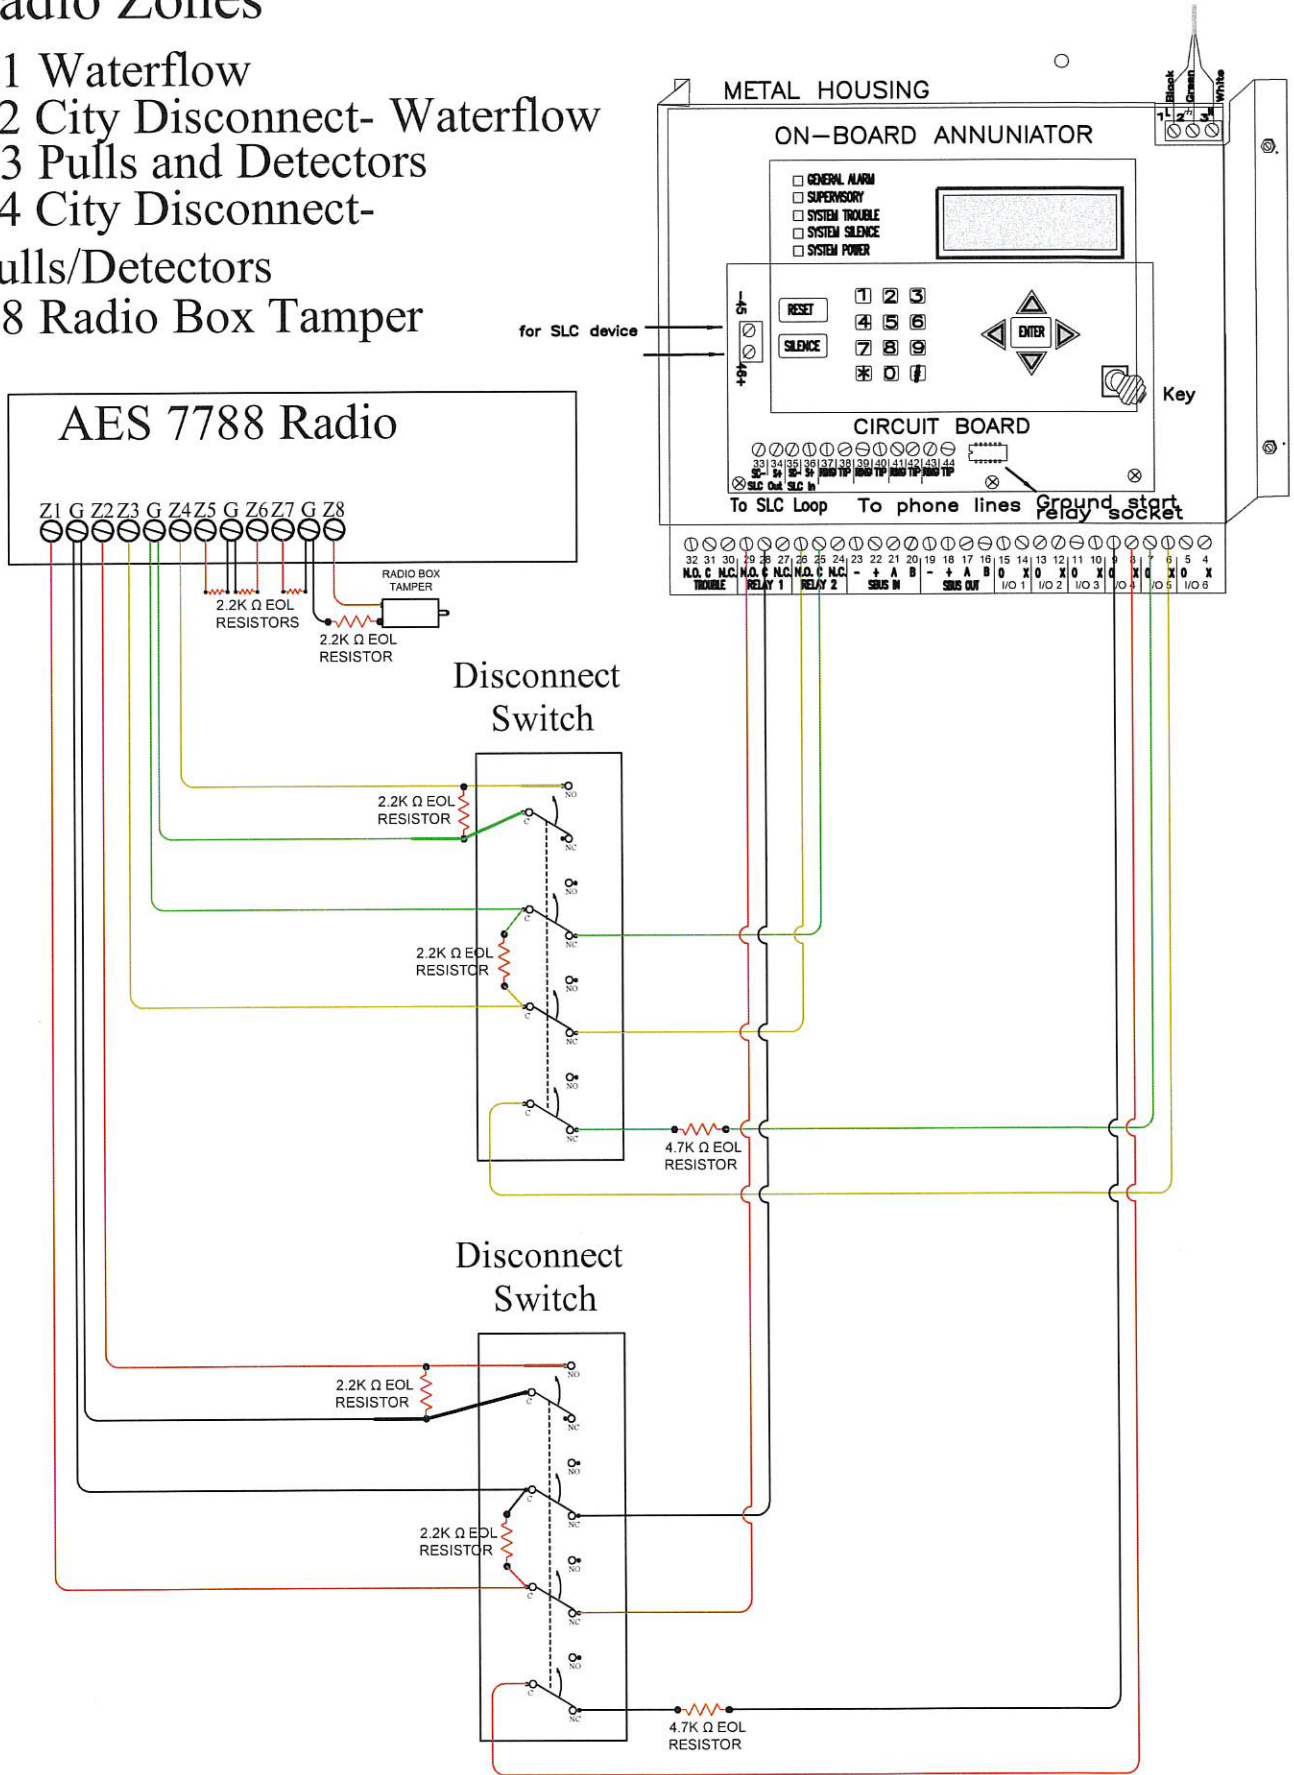

Radio Zones

- Z1 Waterflow
- Z2 City Disconnect- Waterflow
- Z3 Pulls and Detectors
- Z4 City Disconnect- Pulls/Detectors
- Z8 Radio Box Tamper

AES 7788 Radio Connections to SK5820XL