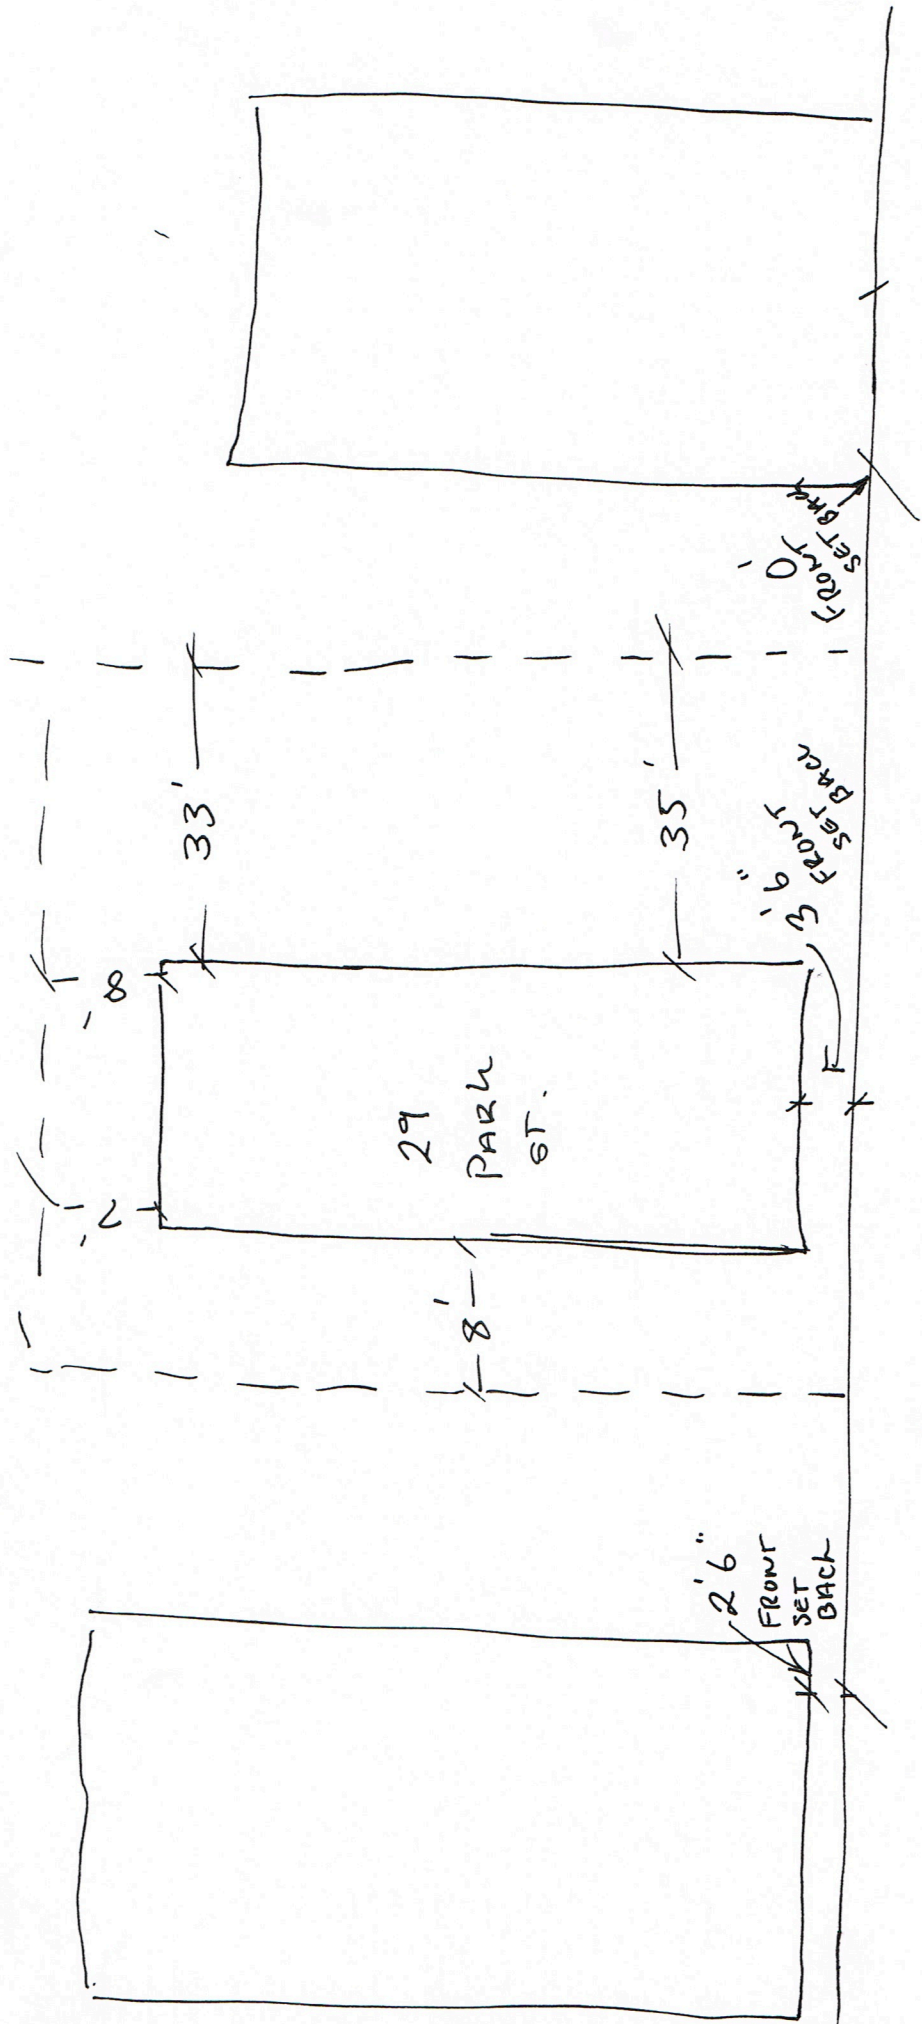

4/24/15

29 PARK ST.

AVERAGE SET BACKS

AVERAGE SET BACK = 1' 3"

PARK ST.