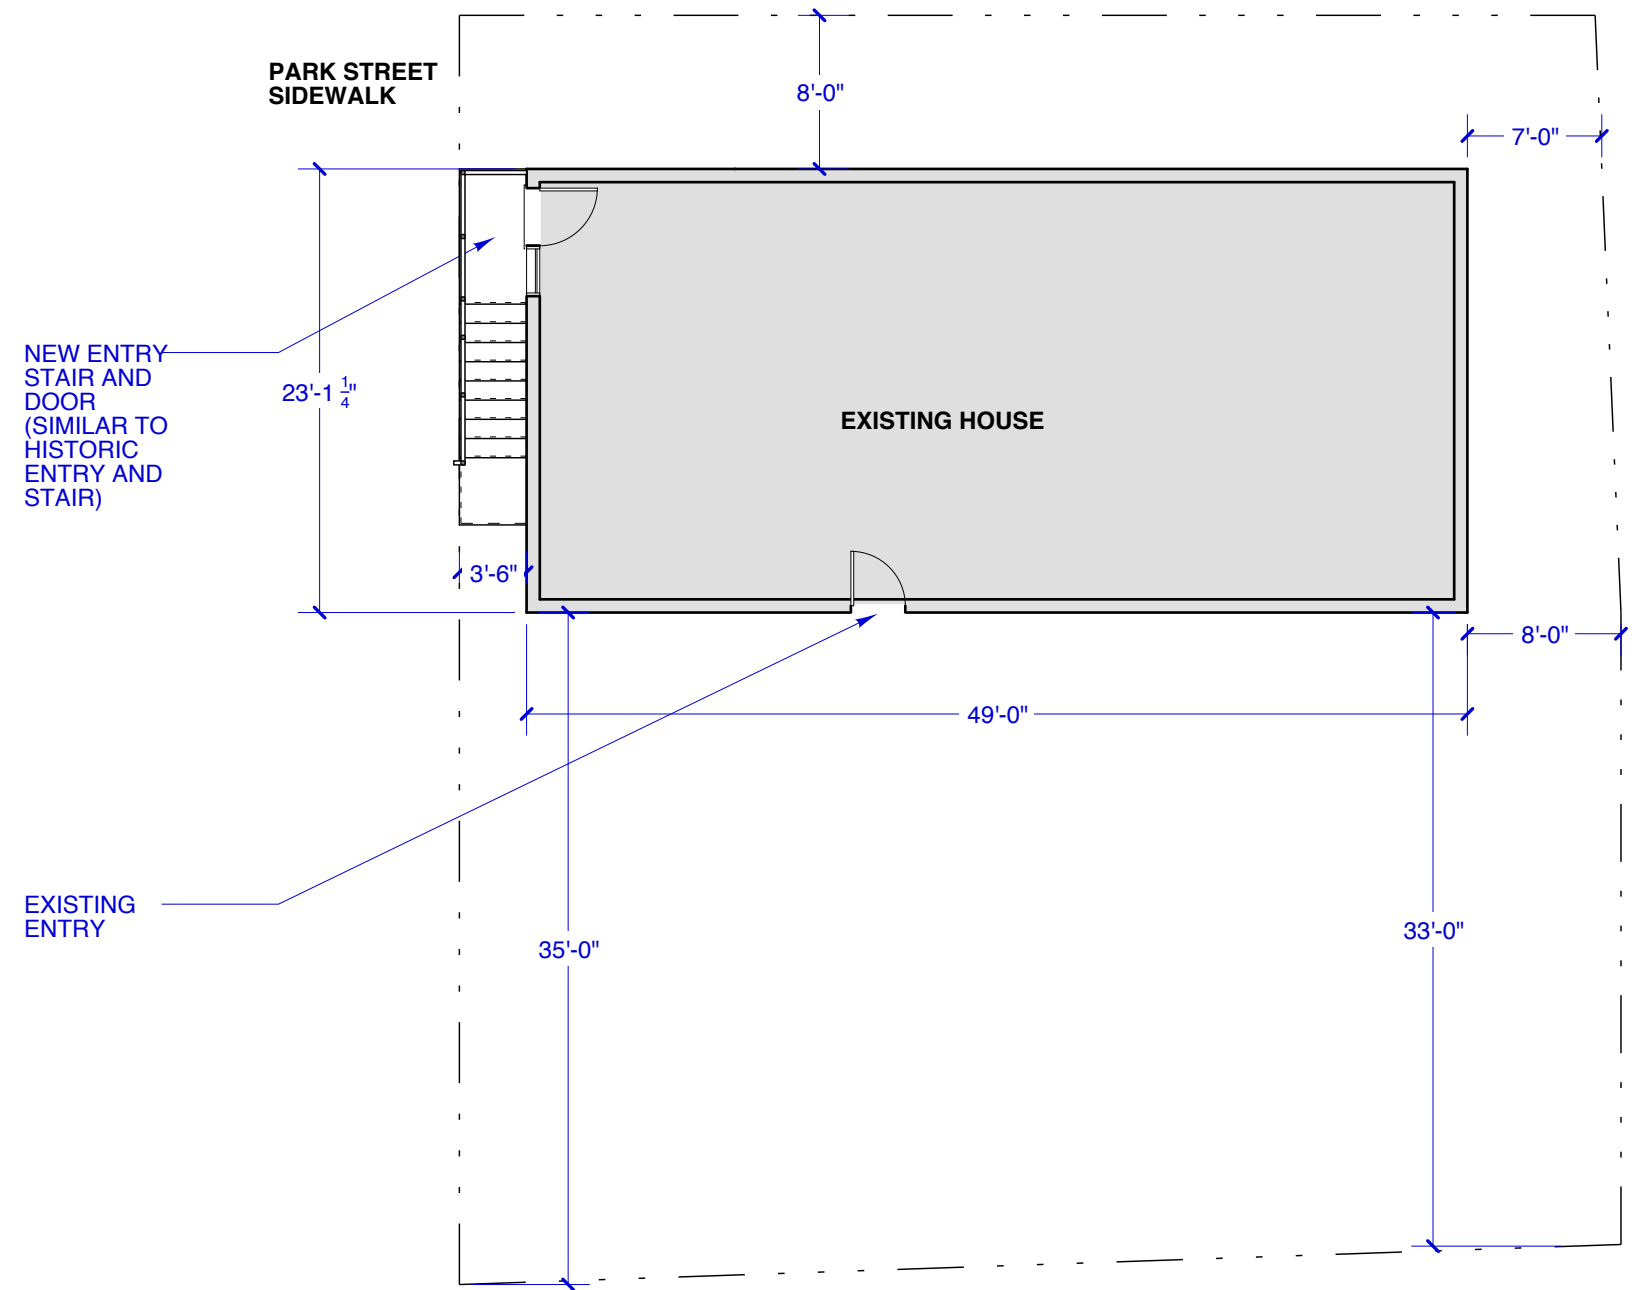

LOCATION PLAN

C1

**PLOT PLAN
29 PARK STREET, PORTLAND ME**