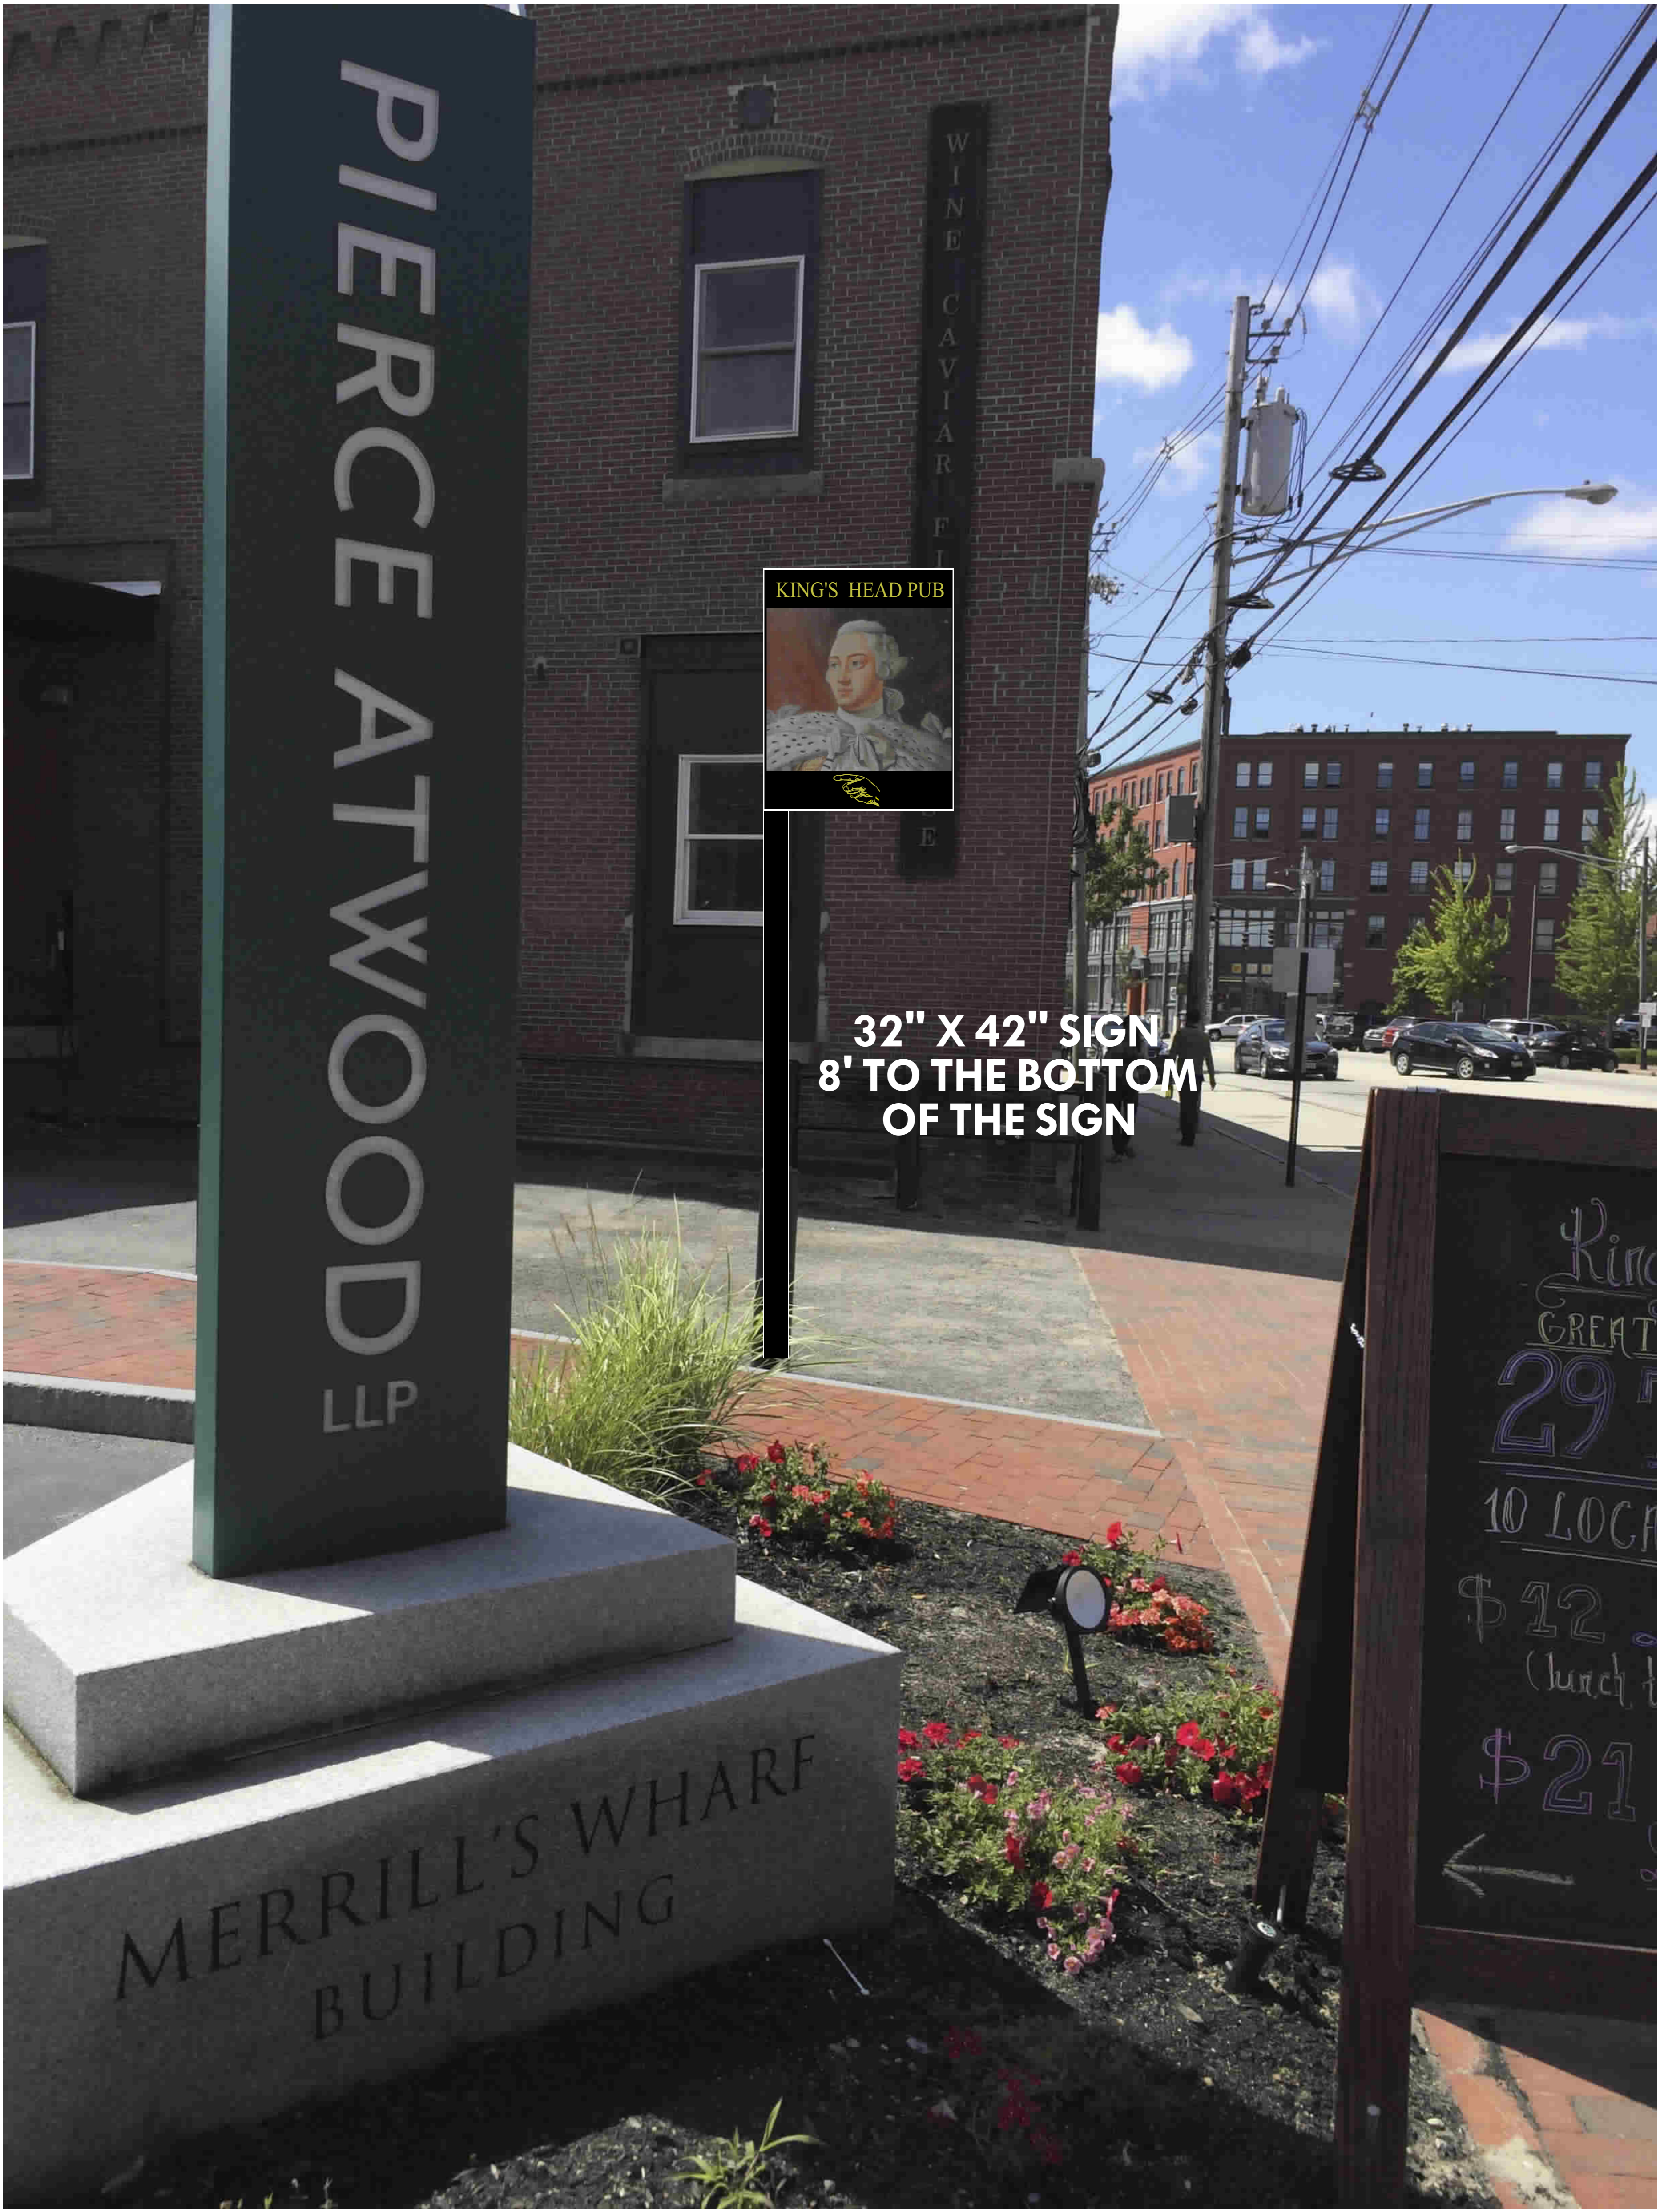

SOLAR

The sign itself is approved but not this lighting.
JF 5.26.2015

LIGHTS FOR SIGN

KING'S HEAD PUB

32" X 42" SIGN
8' TO THE BOTTOM
OF THE SIGN