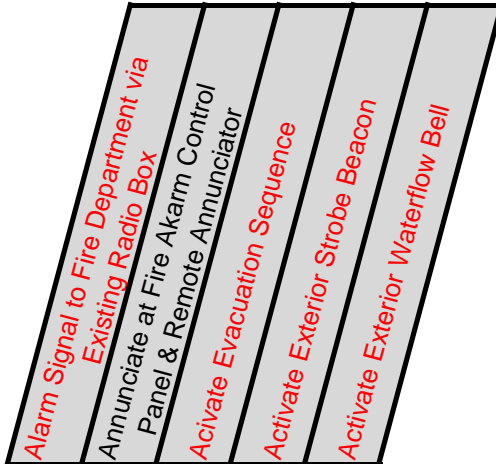

**iO500 Addressable Fire Alarm System
King's Head
Portland, ME**

SEQUENCE OF OPERATION MATRIX

System Inputs	A	B	C	D	E	System Inputs
System Waterflow	x	x	x	x	x	System Waterflow
System Tamper Switch		x				System Tamper Switch
Low Water Pressure Switch		x				Low Water Pressure Switch
Manual Pull Stations	x	x	x	x		Manual Pull Stations
Area Smoke Detector	x	x	x	x		Area Smoke Detector
Area Heat Detector	x	x	x	x		Area Heat Detector
Area Duct Smoke Detector	x	x	x	x		Area Duct Smoke Detector
Fire Alarm - AC Failure		x				Fire Alarm - AC Failure
Fire Alarm - Low Battery		x				Fire Alarm - Low Battery
Signal Line Open Circuit		x				Signal Line Open Circuit
Signal Line Ground Fault		x				Signal Line Ground Fault
Horn/Strobe Circuit Open		x				Horn/Strobe Circuit Open
Horn/Strobe Circuit Ground		x				Horn/Strobe Circuit Ground
System Ground Fault		x				System Ground Fault
	A	C	D	E	F	