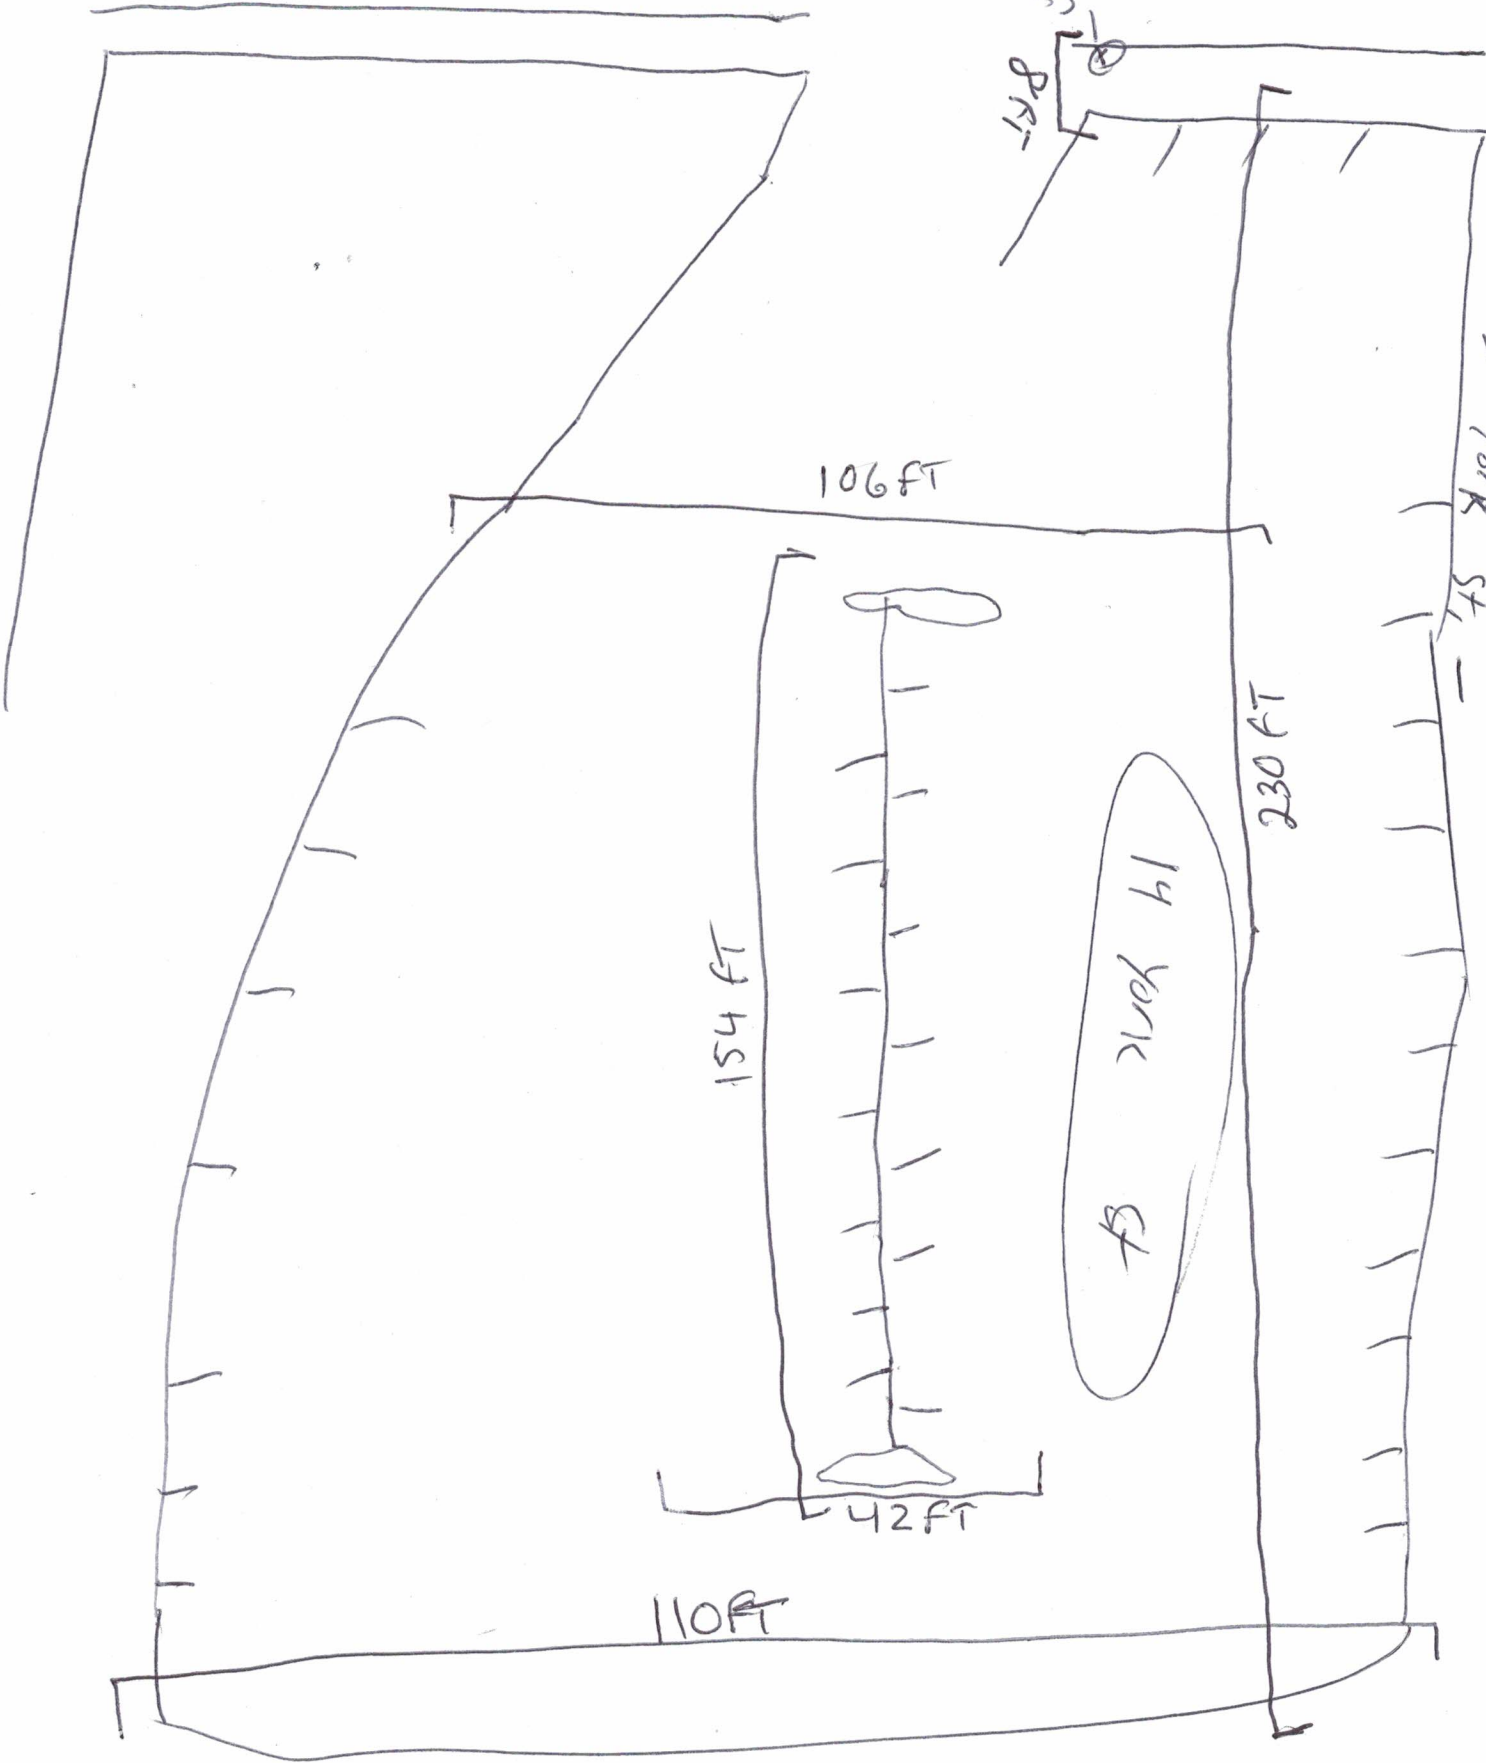

Maple St

5' 5" 8' 11"

Commerce St

St

10' 8" St

106 FT

230 FT

154 FT

14 York St

42 FT

110 FT