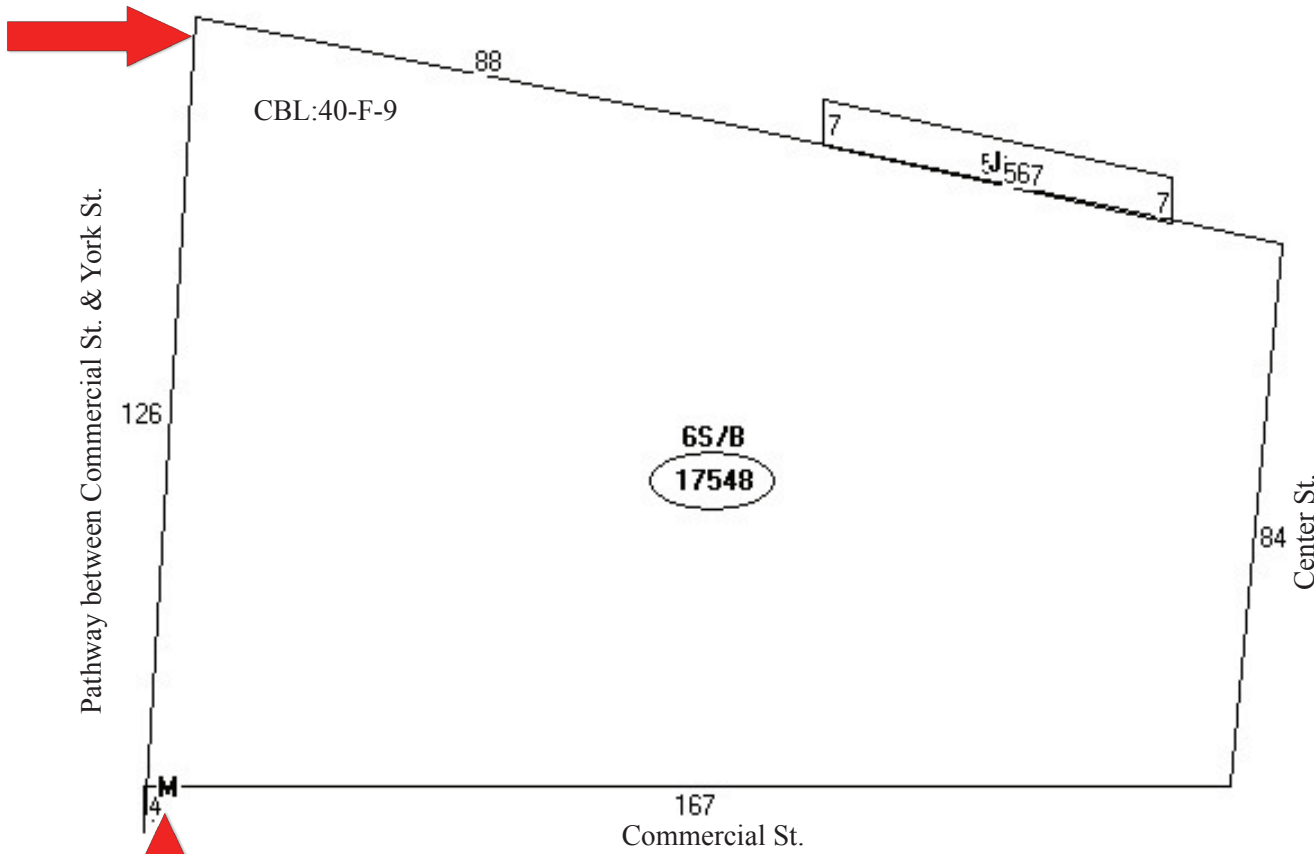

Baxter Place Signage Proposal  
 305 Commercial St.  
 Portland ME 04101

**Notes:** 1 sign will go where each arrow is placed.

Signs will be 14' from the ground (from bottom of the sign)

Proposed sign below

Will go above Pilates sign 1' in between each.