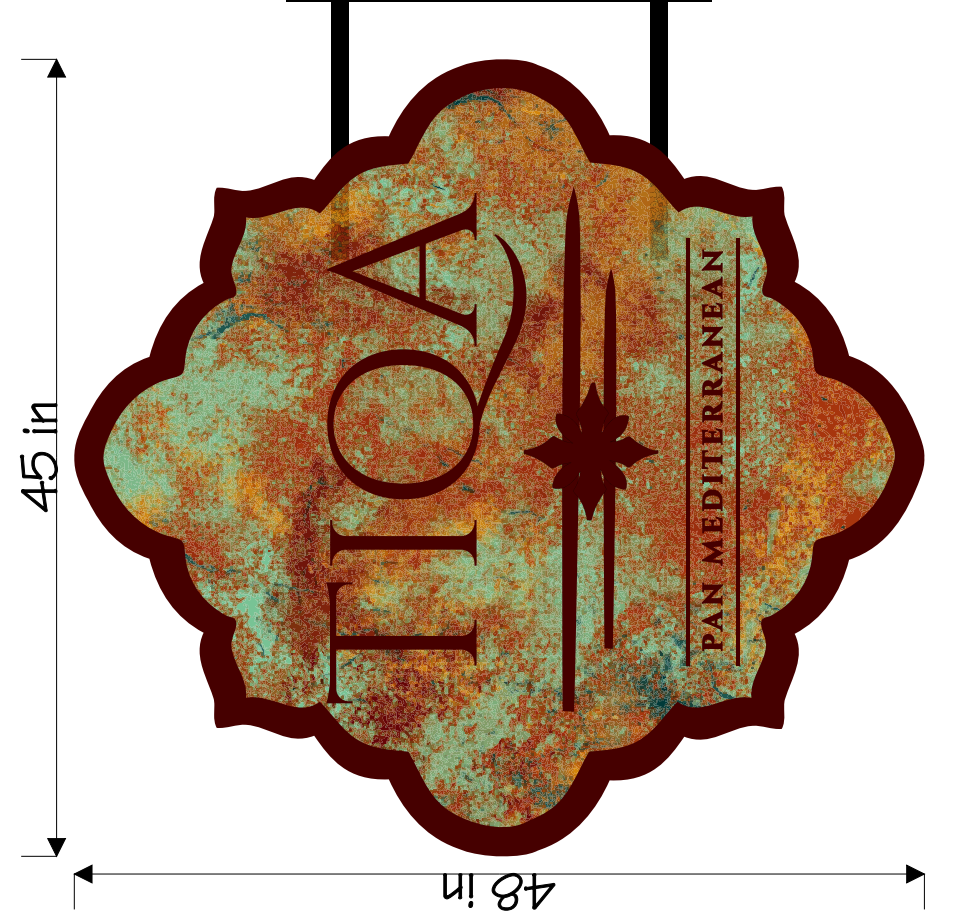

TIQA - Blade Sign

Scale: NTS

Square Footage: 16

Sign will have non-illuminated 1/2" PVC pin mounts for all items shown in burgundy - background will be illuminated

**BURR SIGNS**  
 40A Manson Libby Road  
 Scarborough, ME 04074  
 Phone: 207-596-6111  
 Fax: 207-596-6435