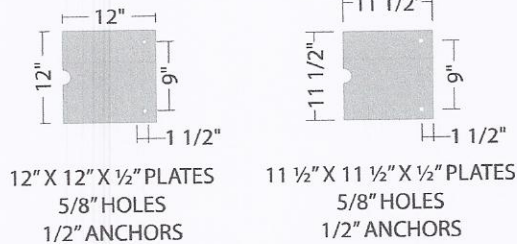

TOP VIEW
SCALE: 3/8" = 1'-0"

CHANNEL LETTER PROFILE
SCALE: NTS

GRAPHIC DETAIL
SCALE: 3/8" = 1'-0"

HALO-LIT CHANNEL LETTERS
(POWER SUPPLIES LOCATED INSIDE ANGLE FRAME)

.080" ALUMINUM FACES
PAINTED KAWNEER CHARCOL
UC109852

PLATE DETAILS
SCALE: 3/8" = 1'-0"

NOTES:
U.L. APPROVED
REMOVE SKINS FOR SERVICE
ELECTRICAL: 120 VOLTS
1.12 AMPS PER SET
TOTAL: 2.24 AMPS

NOTE: Elevation drawings are for customer approval only, drawings are not to be used as any installation guide, all dimensions must be verified before installation.

Customer:	COURTYARD	Date:	09/03/13	Prepared By:	RA/CM	Note: Color output may not be exact when viewing or printing this drawing. All colors used are PMS or the closest CMYK equivalent. If these colors are incorrect, please provide the correct PMS match and a revision to this drawing will be made.	
Location:	PORTLAND, ME	File Name:	117691 - R2 - 20X2 BLADE SIGN - 18" & 24" HALO-LIT CL			Eng:	JK/DZ

2'-1 1/4" | 24" | 28'-2 1/4" | 20" |
 COURTYARD Marriott

GRAPHIC DETAIL
 SCALE = 1/4" = 1'-0"

CHANNEL LETTER PROFILE
 SCALE: NTS

- NOTES:**
 U.L. APPROVED
 MOUNTING TEMPLATES INCLUDED
 ELECTRICAL: 120 VOLTS
 18" SET = 1.12 AMPS
 24" SET = 2.0 AMPS