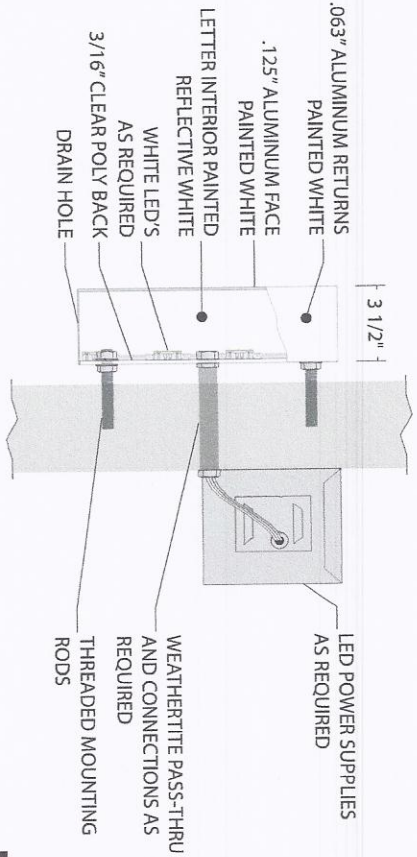

TOP VIEW
SCALE: 3/8" = 1'-0"

CHANNEL LETTER PROFILE
SCALE: NTS

GRAPHIC DETAIL
SCALE: 3/8" = 1'-0"

HALO-LIT CHANNEL LETTERS
(POWER SUPPLIES LOCATED INSIDE ANGLE FRAME)

.080" ALUMINUM FACES
PAINTED KAWNEER CHARCOL
UC109852

PLATE DETAILS
SCALE: 3/8" = 1'-0"

NOTES:
U.L. APPROVED
REMOVE SKINS FOR SERVICE
ELECTRICAL: 120 VOLTS
1.12 AMPS PER SET
TOTAL: 2.24 AMPS

NOTE: Elevation drawings are for customer approval only, drawings are not to be used as any installation guide, all dimensions must be verified before installation.

Customer:	COURTYARD	Date:	09/03/13	Prepared By:	RA/CM	Note: Color output may not be exact when viewing or printing this drawing. All colors used are PMS or the closest CMYK equivalent. If these colors are incorrect, please provide the correct PMS match and a revision to this drawing will be made.	
Location:	PORTLAND, ME	File Name:	117691 - R2 - 20X2 BLADE SIGN - 18" & 24" HALO-LIT CL			Eng:	JK/DZ

2'-1 1/4" | 24" | 28'-2 1/4" | 20" |
 COURTYARD Marriott

GRAPHIC DETAIL
 SCALE = 1/4" = 1'-0"

CHANNEL LETTER PROFILE
 SCALE: NTS

- NOTES:**
 U.L. APPROVED
 MOUNTING TEMPLATES INCLUDED
 ELECTRICAL: 120 VOLTS
 18" SET = 1.12 AMPS
 24" SET = 2.0 AMPS