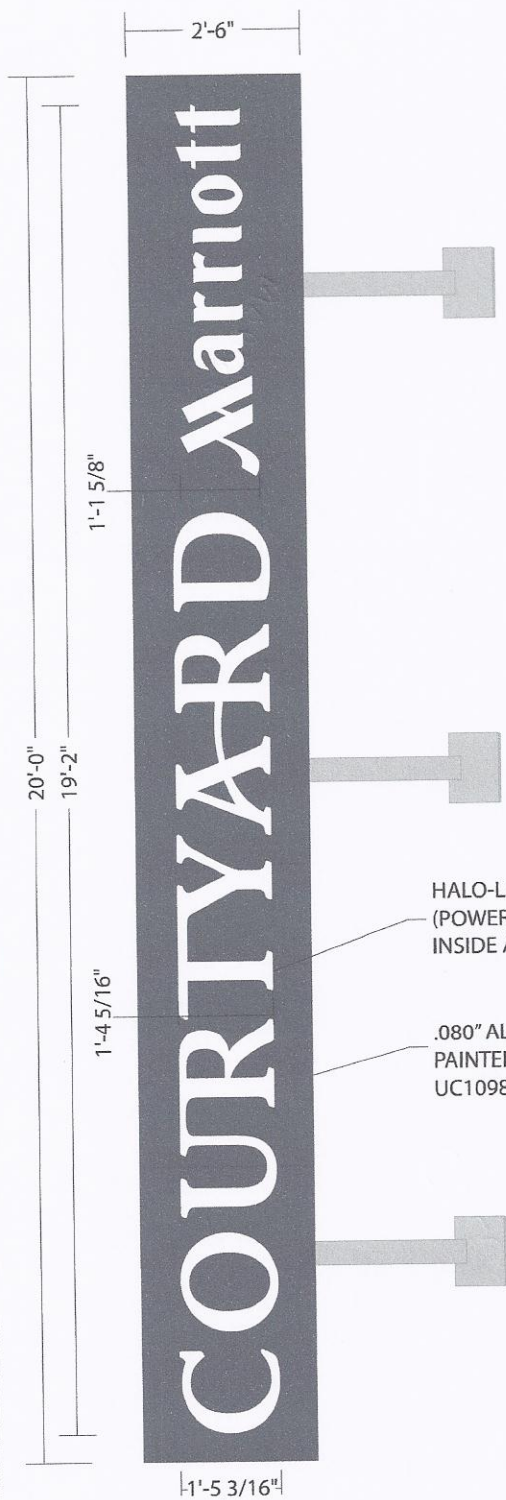

TOP VIEW
SCALE: 3/8" = 1'-0"

CHANNEL LETTER PROFILE
SCALE: NTS

GRAPHIC DETAIL
SCALE: 3/8" = 1'-0"

HALO-LIT CHANNEL LETTERS
(POWER SUPPLIES LOCATED INSIDE ANGLE FRAME)

.080" ALUMINUM FACES
PAINTED KAWNEER CHARCOL
UC109852

PLATE DETAILS
SCALE: 3/8" = 1'-0"

NOTES:
U.L. APPROVED
REMOVE SKINS FOR SERVICE
ELECTRICAL: 120 VOLTS
1.12 AMPS PER SET
TOTAL: 2.24 AMPS

NOTE: Elevation drawings are for customer approval only, drawings are not to be used as any installation guide, all dimensions must be verified before installation.

Customer:	COURTYARD	Date:	09/03/13	Prepared By:	RA/CM	Note: Color output may not be exact when viewing or printing this drawing. All colors used are PMS or the closest CMYK equivalent. If these colors are incorrect, please provide the correct PMS match and a revision to this drawing will be made.	
Location:	PORTLAND, ME	File Name:	117691 - R2 - 20X2 BLADE SIGN - 18" & 24" HALO-LIT CL			Eng:	JK/DZ

2'-1 1/4" | 24" | 28'-2 1/4" | 20" |
 COURTYARD Marriott

GRAPHIC DETAIL
 SCALE = 1/4" = 1'-0"

CHANNEL LETTER PROFILE
 SCALE: NTS

- NOTES:**
 U.L. APPROVED
 MOUNTING TEMPLATES INCLUDED
 ELECTRICAL: 120 VOLTS
 18" SET = 1.12 AMPS
 24" SET = 2.0 AMPS