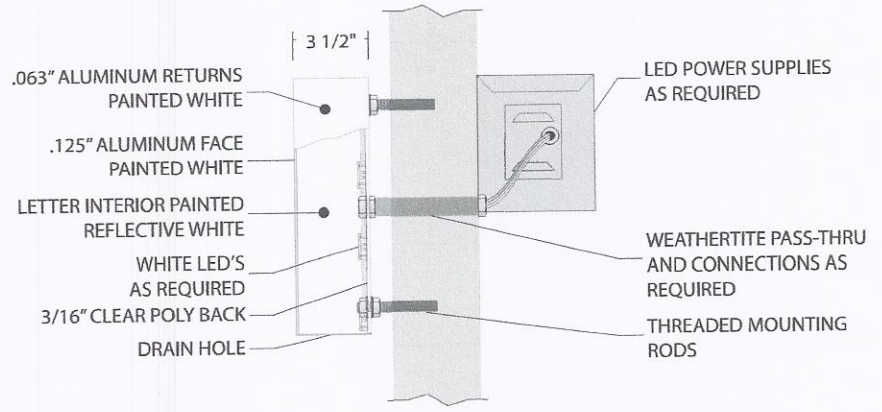

TOP VIEW
SCALE: 3/8" = 1'-0"

CHANNEL LETTER PROFILE
SCALE: NTS

GRAPHIC DETAIL
SCALE: 3/8" = 1'-0"

HALO-LIT CHANNEL LETTERS
(POWER SUPPLIES LOCATED INSIDE ANGLE FRAME)

.080" ALUMINUM FACES
PAINTED KAWNEER CHARCOL
UC109852

PLATE DETAILS
SCALE: 3/8" = 1'-0"

NOTES:
U.L. APPROVED
REMOVE SKINS FOR SERVICE
ELECTRICAL: 120 VOLTS
1.12 AMPS PER SET
TOTAL: 2.24 AMPS

NOTE: Elevation drawings are for customer approval only, drawings are not to be used as any installation guide, all dimensions must be verified before installation.