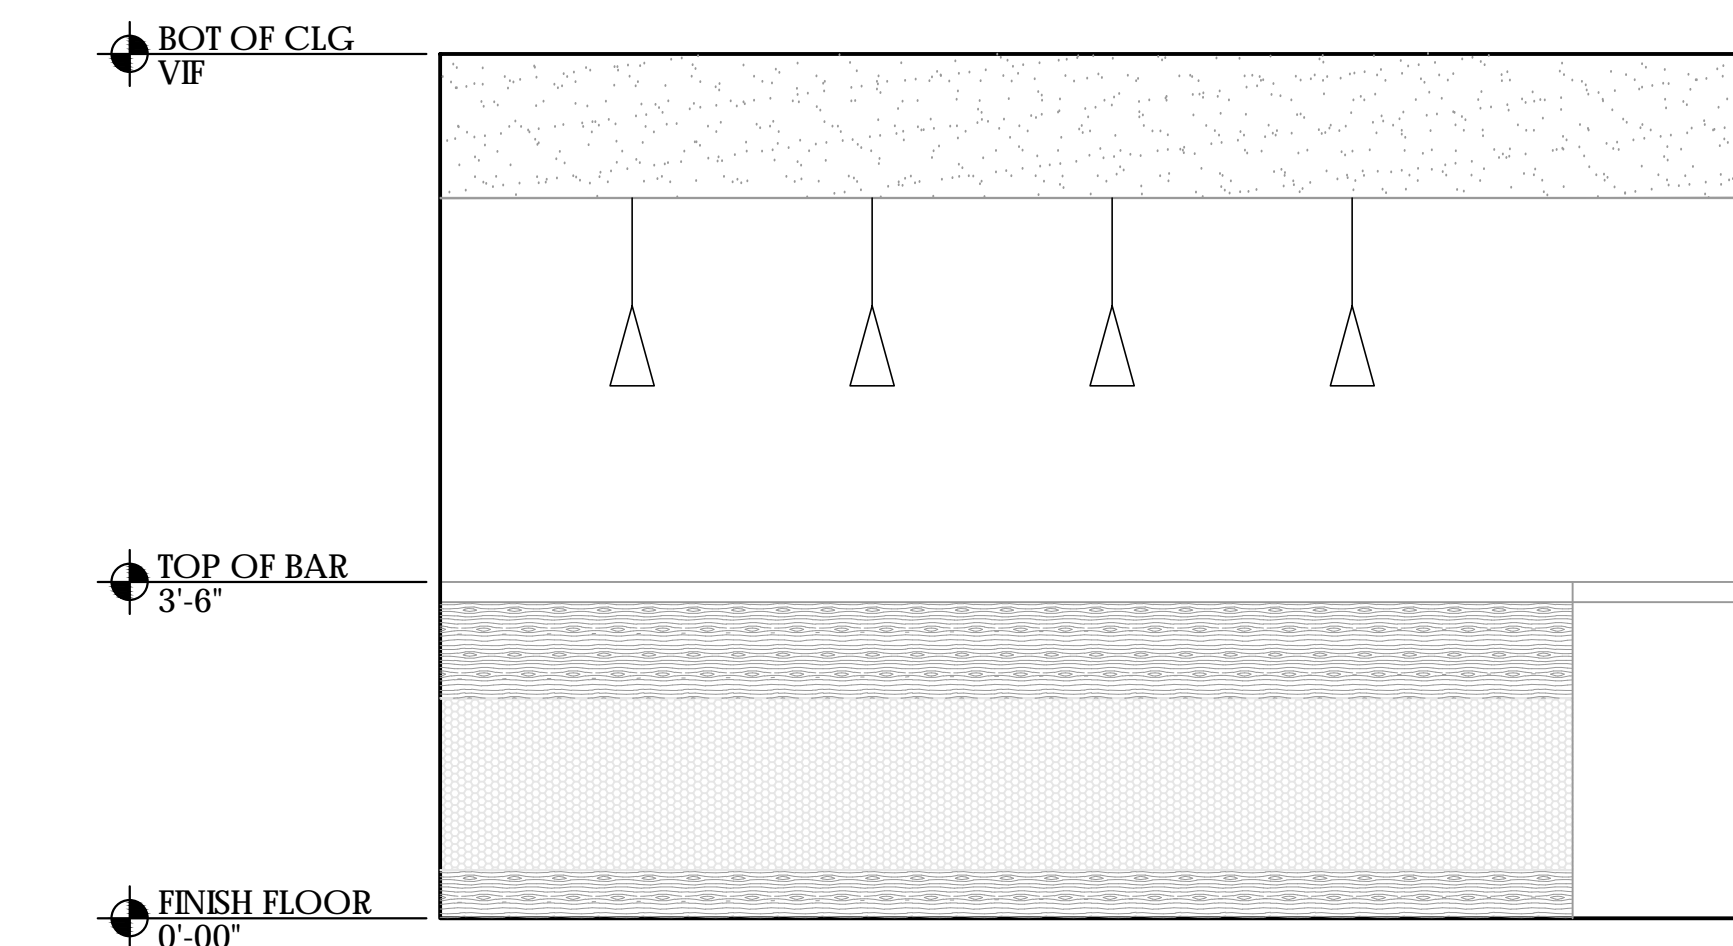

1 LOUNGE AREA LIQUOR BAR FRONT ELEVATION
Scale: 1/2"=1'-0"
0 6" 1' 2' 3'
1/2" = 1'-0"

2 LOUNGE AREA LIQUOR BAR BACK OF BAR ELEVATION
Scale: 1/2"=1'-0"
0 6" 1' 2' 3'
1/2" = 1'-0"

3 ENTRY AREA BAR FRONT ELEVATION
Scale: 1/2"=1'-0"
0 6" 1' 2' 3'
1/2" = 1'-0"

4 PRIVATE ROOM BAR FRONT ELEVATION
Scale: 1/2"=1'-0"
0 6" 1' 2' 3'
1/2" = 1'-0"

5 PRIVATE ROOM BACK OF BAR ELEVATION
Scale: 1/2"=1'-0"
0 6" 1' 2' 3'
1/2" = 1'-0"

6 WINE STORAGE LOUNGE SIDE ELEVATION
Scale: 1/2"=1'-0"
0 6" 1' 2' 3'
1/2" = 1'-0"

7 WINE STORAGE ENTRY SIDE ELEVATION
Scale: 1/2"=1'-0"
0 6" 1' 2' 3'
1/2" = 1'-0"

8 BACK OF BAR HONEYCOMB SHELVING DETAIL
Scale: 3"=1'-0"
0 3" 6" 1'-0"
1 1/2" = 1'-0"
3" = 1'-0"

9 BAR DETAIL
Scale: 3"=1'-0"
0 3" 6" 1'-0"
1 1/2" = 1'-0"
3" = 1'-0"