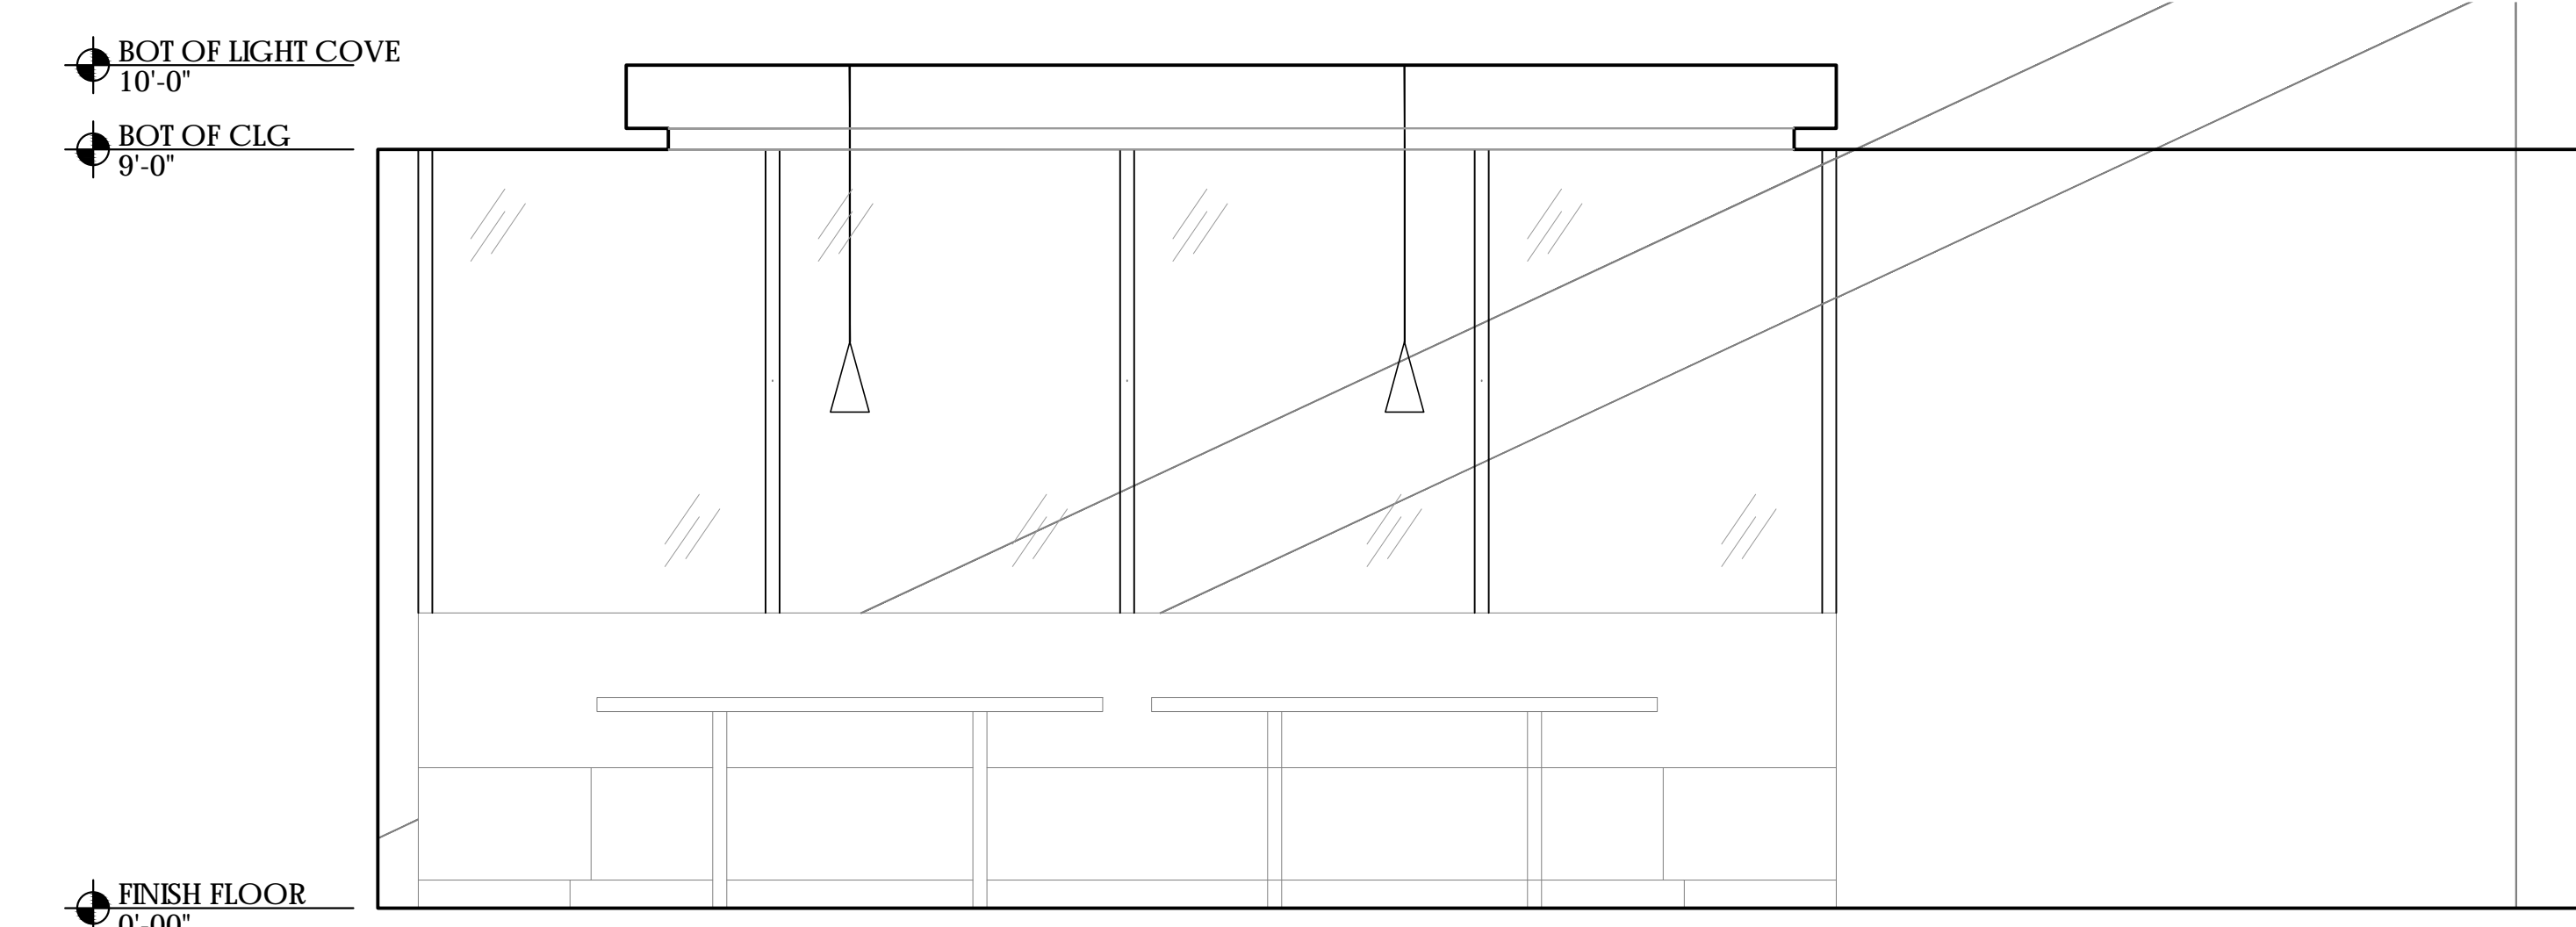

1 LOUNGE AREA LIQUOR BAR FRONT ELEVATION
Scale: 1/2"=1'-0"
0 6" 1' 2' 3'
1/2" = 1'-0"

2 LOUNGE AREA LIQUOR BAR BACK OF BAR ELEVATION
Scale: 1/2"=1'-0"
0 6" 1' 2' 3'
1/2" = 1'-0"

3 ENTRY AREA BAR FRONT ELEVATION
Scale: 1/2"=1'-0"
0 6" 1' 2' 3'
1/2" = 1'-0"

4 PRIVATE ROOM BAR FRONT ELEVATION
Scale: 1/2"=1'-0"
0 6" 1' 2' 3'
1/2" = 1'-0"

5 PRIVATE ROOM BACK OF BAR ELEVATION
Scale: 1/2"=1'-0"
0 6" 1' 2' 3'
1/2" = 1'-0"

6 WINE STORAGE LOUNGE SIDE ELEVATION
Scale: 1/2"=1'-0"
0 6" 1' 2' 3'
1/2" = 1'-0"

7 WINE STORAGE ENTRY SIDE ELEVATION
Scale: 1/2"=1'-0"
0 6" 1' 2' 3'
1/2" = 1'-0"

8 BACK OF BAR HONEYCOMB SHELVING DETAIL
Scale: 3"=1'-0"
0 3" 6" 1'-0"
1 1/2" = 1'-0"
3" = 1'-0"

9 BAR DETAIL
Scale: 3"=1'-0"
0 3" 6" 1'-0"
1 1/2" = 1'-0"
3" = 1'-0"