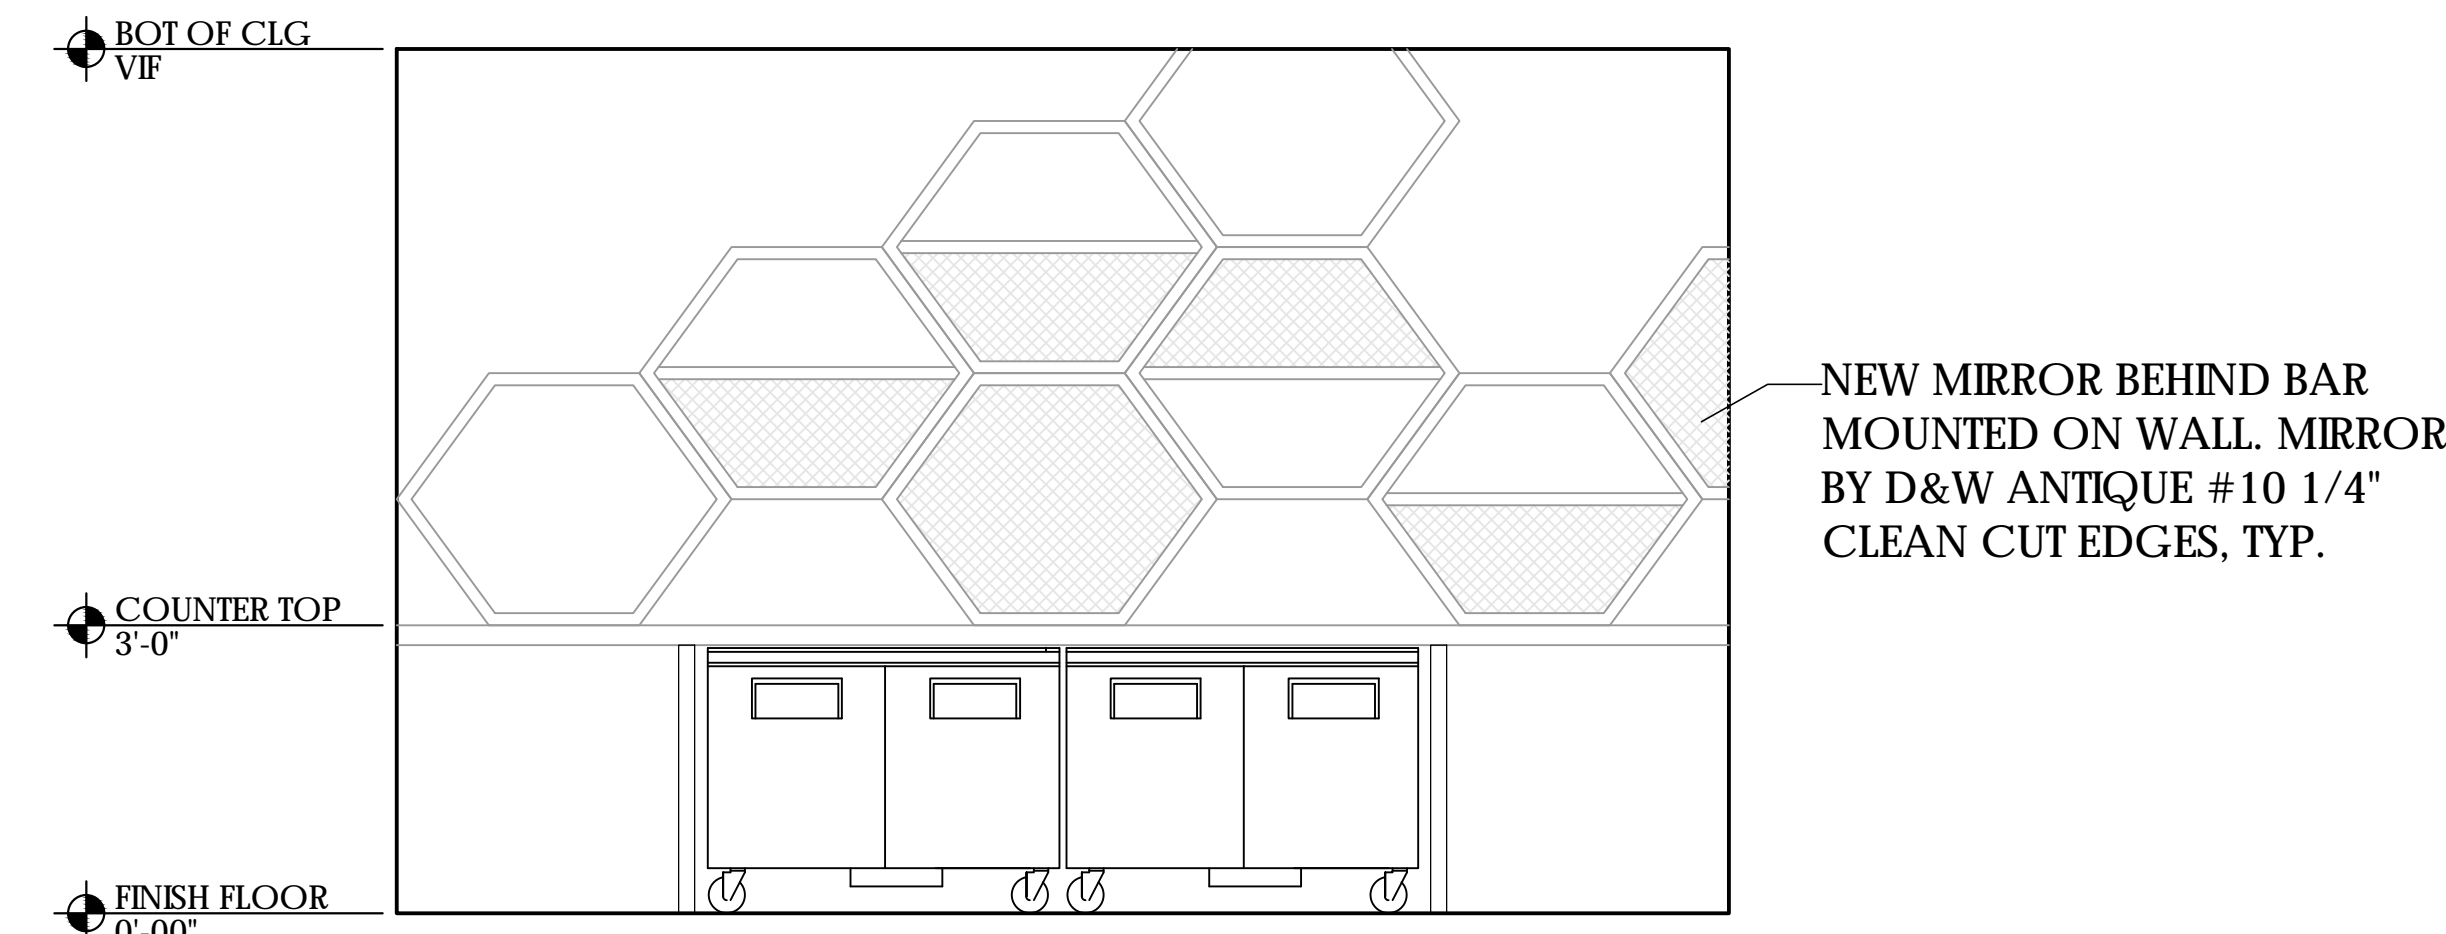

1 LOUNGE AREA LIQUOR BAR FRONT ELEVATION
Scale: 1/2"=1'-0"
0 6" 1' 2' 3'
1/2" = 1'-0"

2 LOUNGE AREA LIQUOR BAR BACK OF BAR ELEVATION
Scale: 1/2"=1'-0"
0 6" 1' 2' 3'
1/2" = 1'-0"

3 ENTRY AREA BAR FRONT ELEVATION
Scale: 1/2"=1'-0"
0 6" 1' 2' 3'
1/2" = 1'-0"

4 PRIVATE ROOM BAR FRONT ELEVATION
Scale: 1/2"=1'-0"
0 6" 1' 2' 3'
1/2" = 1'-0"

5 PRIVATE ROOM BACK OF BAR ELEVATION
Scale: 1/2"=1'-0"
0 6" 1' 2' 3'
1/2" = 1'-0"

6 WINE STORAGE LOUNGE SIDE ELEVATION
Scale: 1/2"=1'-0"
0 6" 1' 2' 3'
1/2" = 1'-0"

7 WINE STORAGE ENTRY SIDE ELEVATION
Scale: 1/2"=1'-0"
0 6" 1' 2' 3'
1/2" = 1'-0"

8 BACK OF BAR HONEYCOMB SHELVING DETAIL
Scale: 3"=1'-0"
0 3" 6" 1'-0"
1 1/2" = 1'-0"
3" = 1'-0"

9 BAR DETAIL
Scale: 3"=1'-0"
0 3" 6" 1'-0"
1 1/2" = 1'-0"
3" = 1'-0"