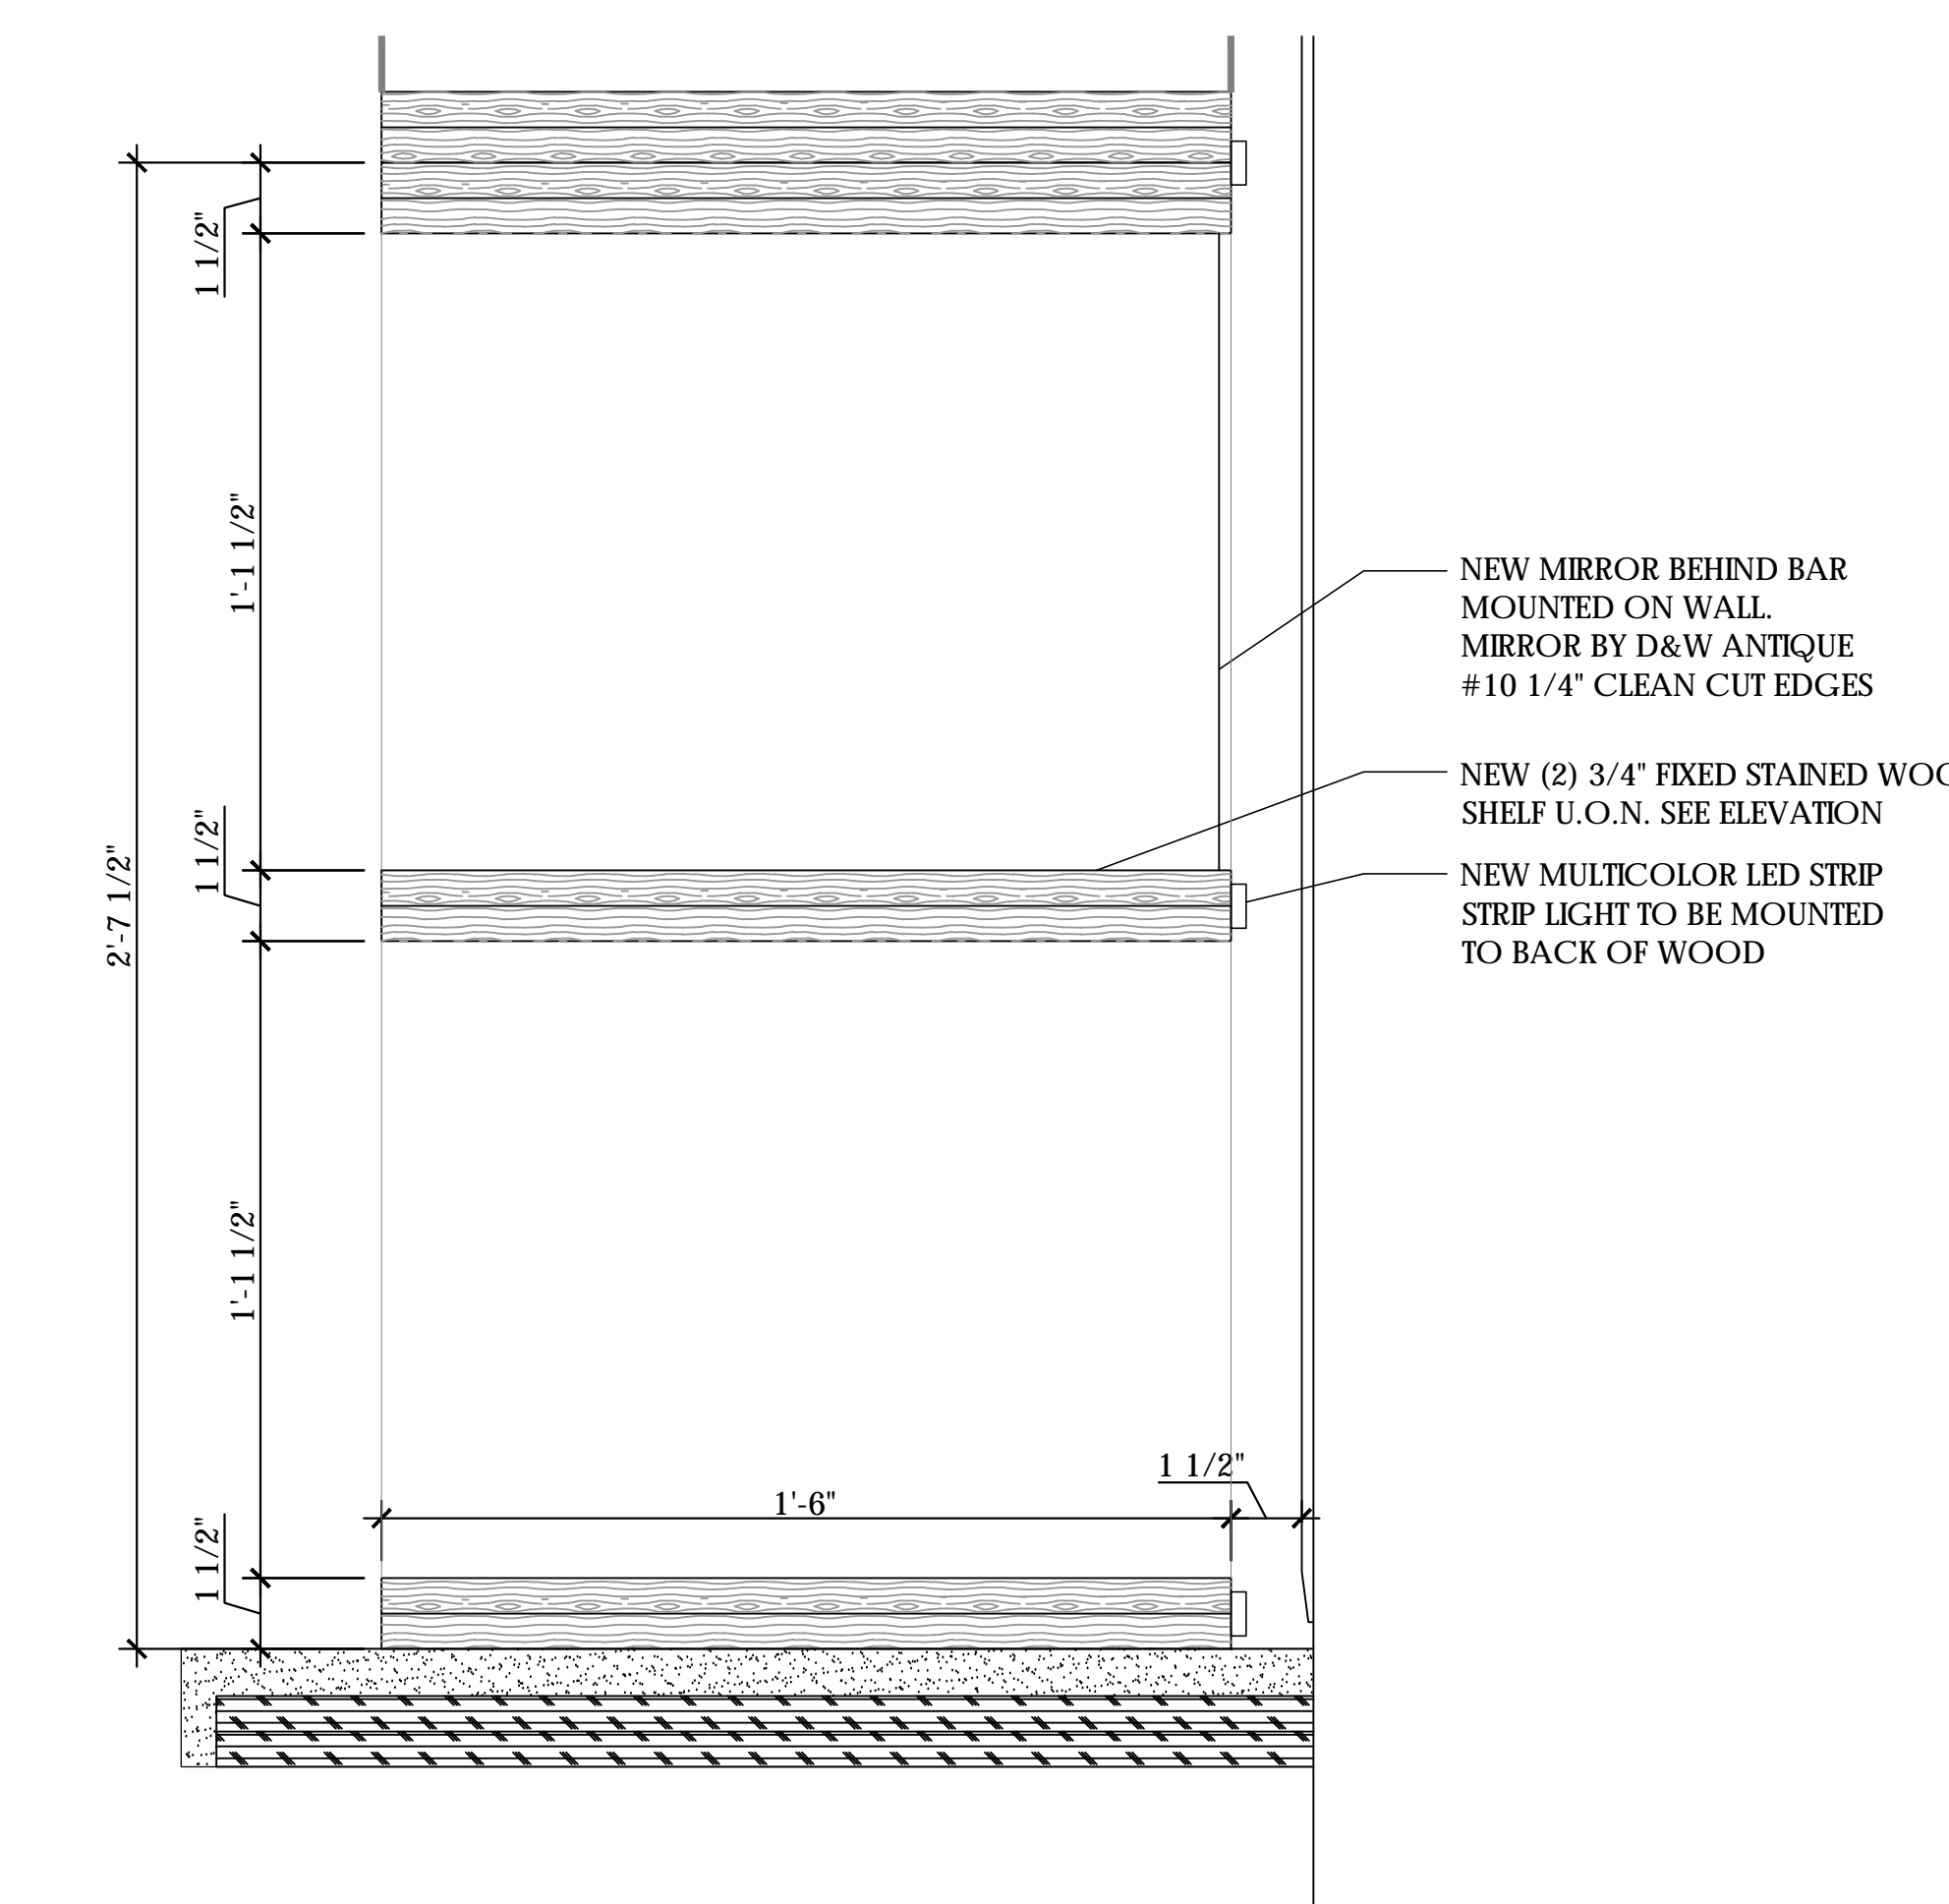

1 LOUNGE AREA LIQUOR BAR FRONT ELEVATION
Scale: 1/2"=1'-0"
0 6" 1' 2' 3'
1/2" = 1'-0"

2 LOUNGE AREA LIQUOR BAR BACK OF BAR ELEVATION
Scale: 1/2"=1'-0"
0 6" 1' 2' 3'
1/2" = 1'-0"

3 ENTRY AREA BAR FRONT ELEVATION
Scale: 1/2"=1'-0"
0 6" 1' 2' 3'
1/2" = 1'-0"

4 PRIVATE ROOM BAR FRONT ELEVATION
Scale: 1/2"=1'-0"
0 6" 1' 2' 3'
1/2" = 1'-0"

5 PRIVATE ROOM BACK OF BAR ELEVATION
Scale: 1/2"=1'-0"
0 6" 1' 2' 3'
1/2" = 1'-0"

6 WINE STORAGE LOUNGE SIDE ELEVATION
Scale: 1/2"=1'-0"
0 6" 1' 2' 3'
1/2" = 1'-0"

7 WINE STORAGE ENTRY SIDE ELEVATION
Scale: 1/2"=1'-0"
0 6" 1' 2' 3'
1/2" = 1'-0"

8 BACK OF BAR HONEYCOMB SHELVING DETAIL
Scale: 3"=1'-0"
0 3" 6" 1'-0"
1 1/2" = 1'-0"
3" = 1'-0"

9 BAR DETAIL
Scale: 3"=1'-0"
0 3" 6" 1'-0"
1 1/2" = 1'-0"
3" = 1'-0"