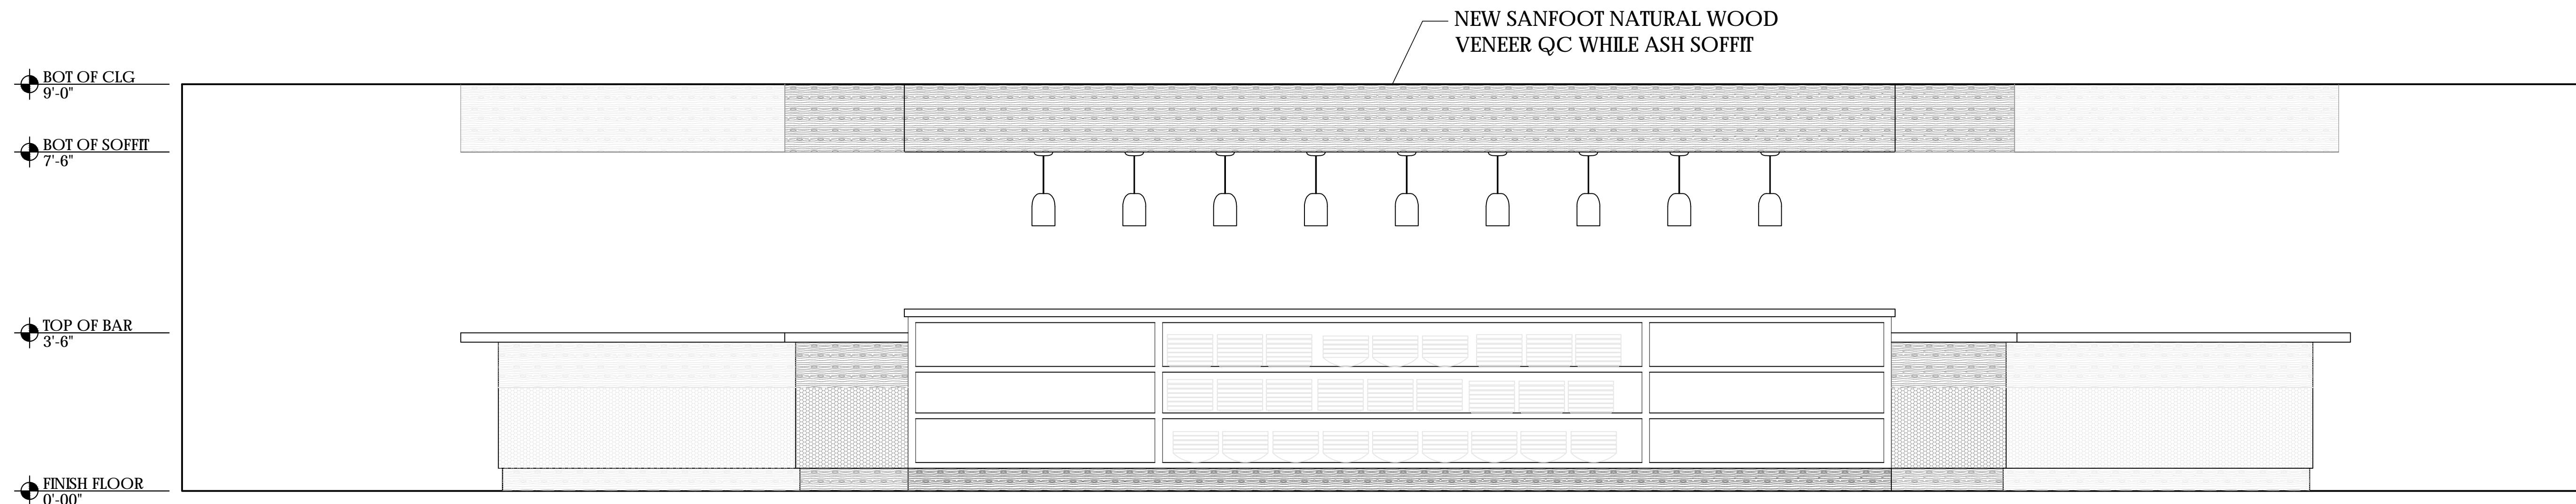

1 LOUNGE AREA LIQUOR BAR FRONT ELEVATION
Scale: 1/2"=1'-0"
0 6" 1' 2' 3'
1/2" = 1'-0"

2 LOUNGE AREA LIQUOR BAR BACK OF BAR ELEVATION
Scale: 1/2"=1'-0"
0 6" 1' 2' 3'
1/2" = 1'-0"

3 ENTRY AREA BAR FRONT ELEVATION
Scale: 1/2"=1'-0"
0 6" 1' 2' 3'
1/2" = 1'-0"

4 PRIVATE ROOM BAR FRONT ELEVATION
Scale: 1/2"=1'-0"
0 6" 1' 2' 3'
1/2" = 1'-0"

5 PRIVATE ROOM BACK OF BAR ELEVATION
Scale: 1/2"=1'-0"
0 6" 1' 2' 3'
1/2" = 1'-0"

6 WINE STORAGE LOUNGE SIDE ELEVATION
Scale: 1/2"=1'-0"
0 6" 1' 2' 3'
1/2" = 1'-0"

7 WINE STORAGE ENTRY SIDE ELEVATION
Scale: 1/2"=1'-0"
0 6" 1' 2' 3'
1/2" = 1'-0"

8 BACK OF BAR HONEYCOMB SHELVING DETAIL
Scale: 3"=1'-0"
0 3" 6" 1'-0"
1 1/2" = 1'-0"
3" = 1'-0"

9 BAR DETAIL
Scale: 3"=1'-0"
0 3" 6" 1'-0"
1 1/2" = 1'-0"
3" = 1'-0"