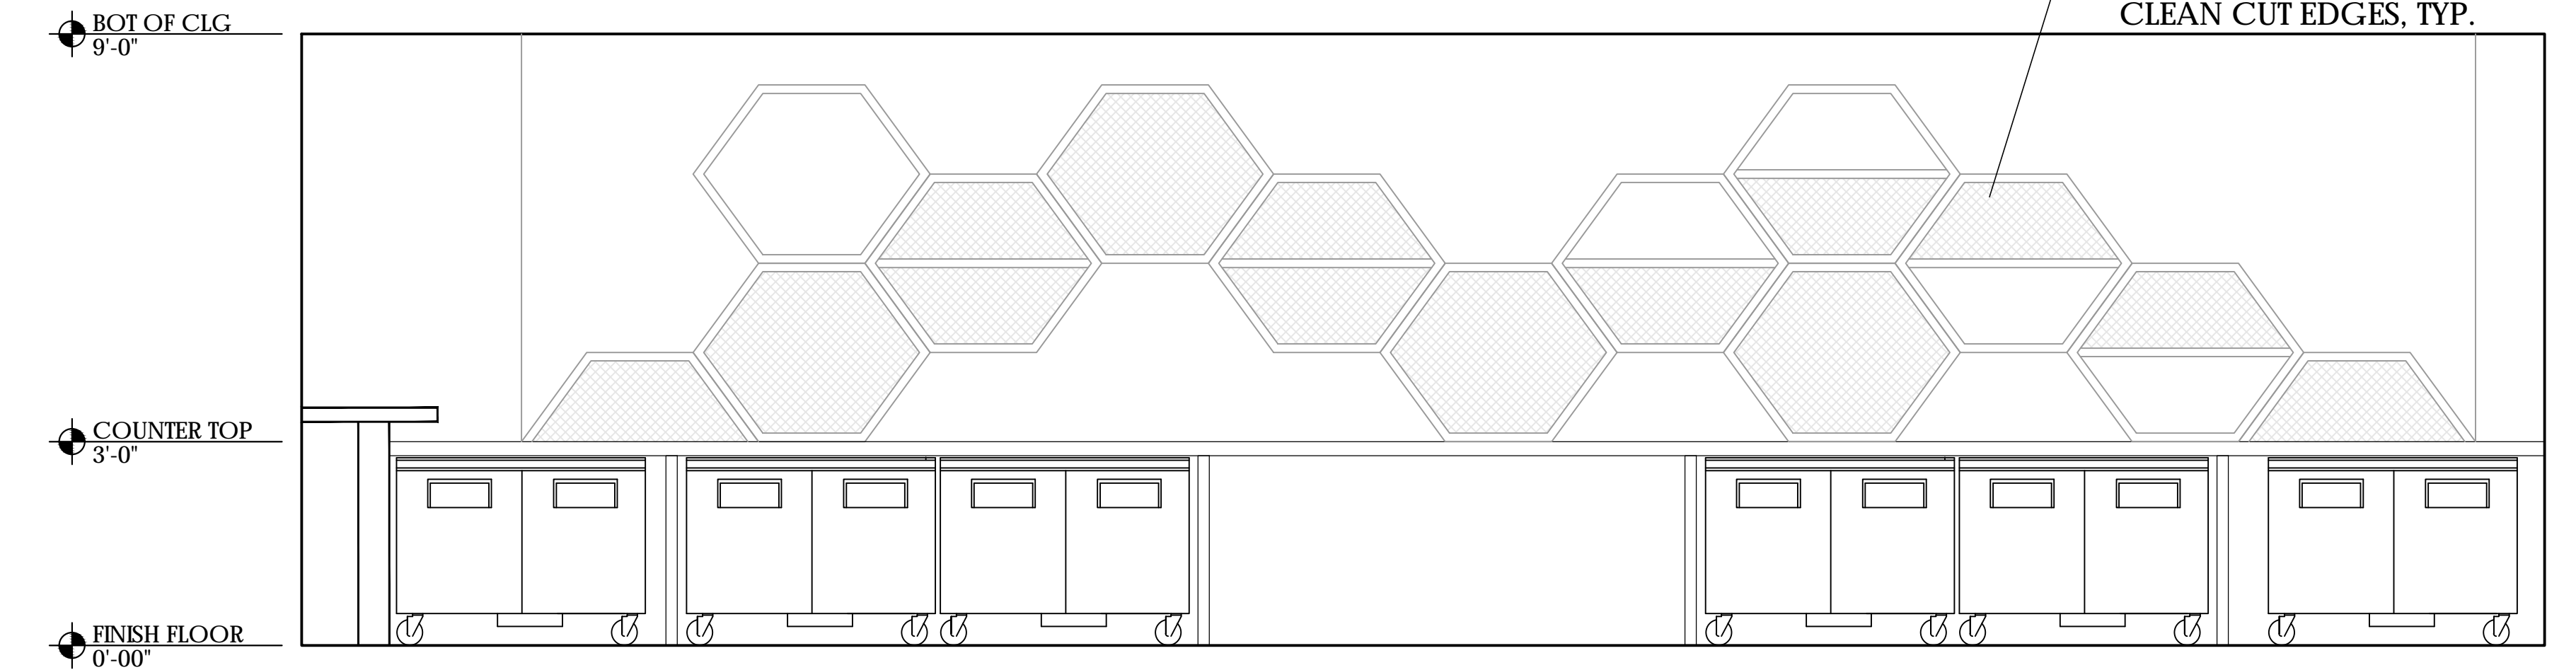

1 LOUNGE AREA LIQUOR BAR FRONT ELEVATION
Scale: 1/2"=1'-0"
0 6" 1' 2' 3'
1/2" = 1'-0"

2 LOUNGE AREA LIQUOR BAR BACK OF BAR ELEVATION
Scale: 1/2"=1'-0"
0 6" 1' 2' 3'
1/2" = 1'-0"

3 ENTRY AREA BAR FRONT ELEVATION
Scale: 1/2"=1'-0"
0 6" 1' 2' 3'
1/2" = 1'-0"

4 PRIVATE ROOM BAR FRONT ELEVATION
Scale: 1/2"=1'-0"
0 6" 1' 2' 3'
1/2" = 1'-0"

5 PRIVATE ROOM BACK OF BAR ELEVATION
Scale: 1/2"=1'-0"
0 6" 1' 2' 3'
1/2" = 1'-0"

6 WINE STORAGE LOUNGE SIDE ELEVATION
Scale: 1/2"=1'-0"
0 6" 1' 2' 3'
1/2" = 1'-0"

7 WINE STORAGE ENTRY SIDE ELEVATION
Scale: 1/2"=1'-0"
0 6" 1' 2' 3'
1/2" = 1'-0"

8 BACK OF BAR HONEYCOMB SHELVING DETAIL
Scale: 3"=1'-0"
0 3" 6" 1'-0"
1 1/2" = 1'-0"
3" = 1'-0"

9 BAR DETAIL
Scale: 3"=1'-0"
0 3" 6" 1'-0"
1 1/2" = 1'-0"
3" = 1'-0"