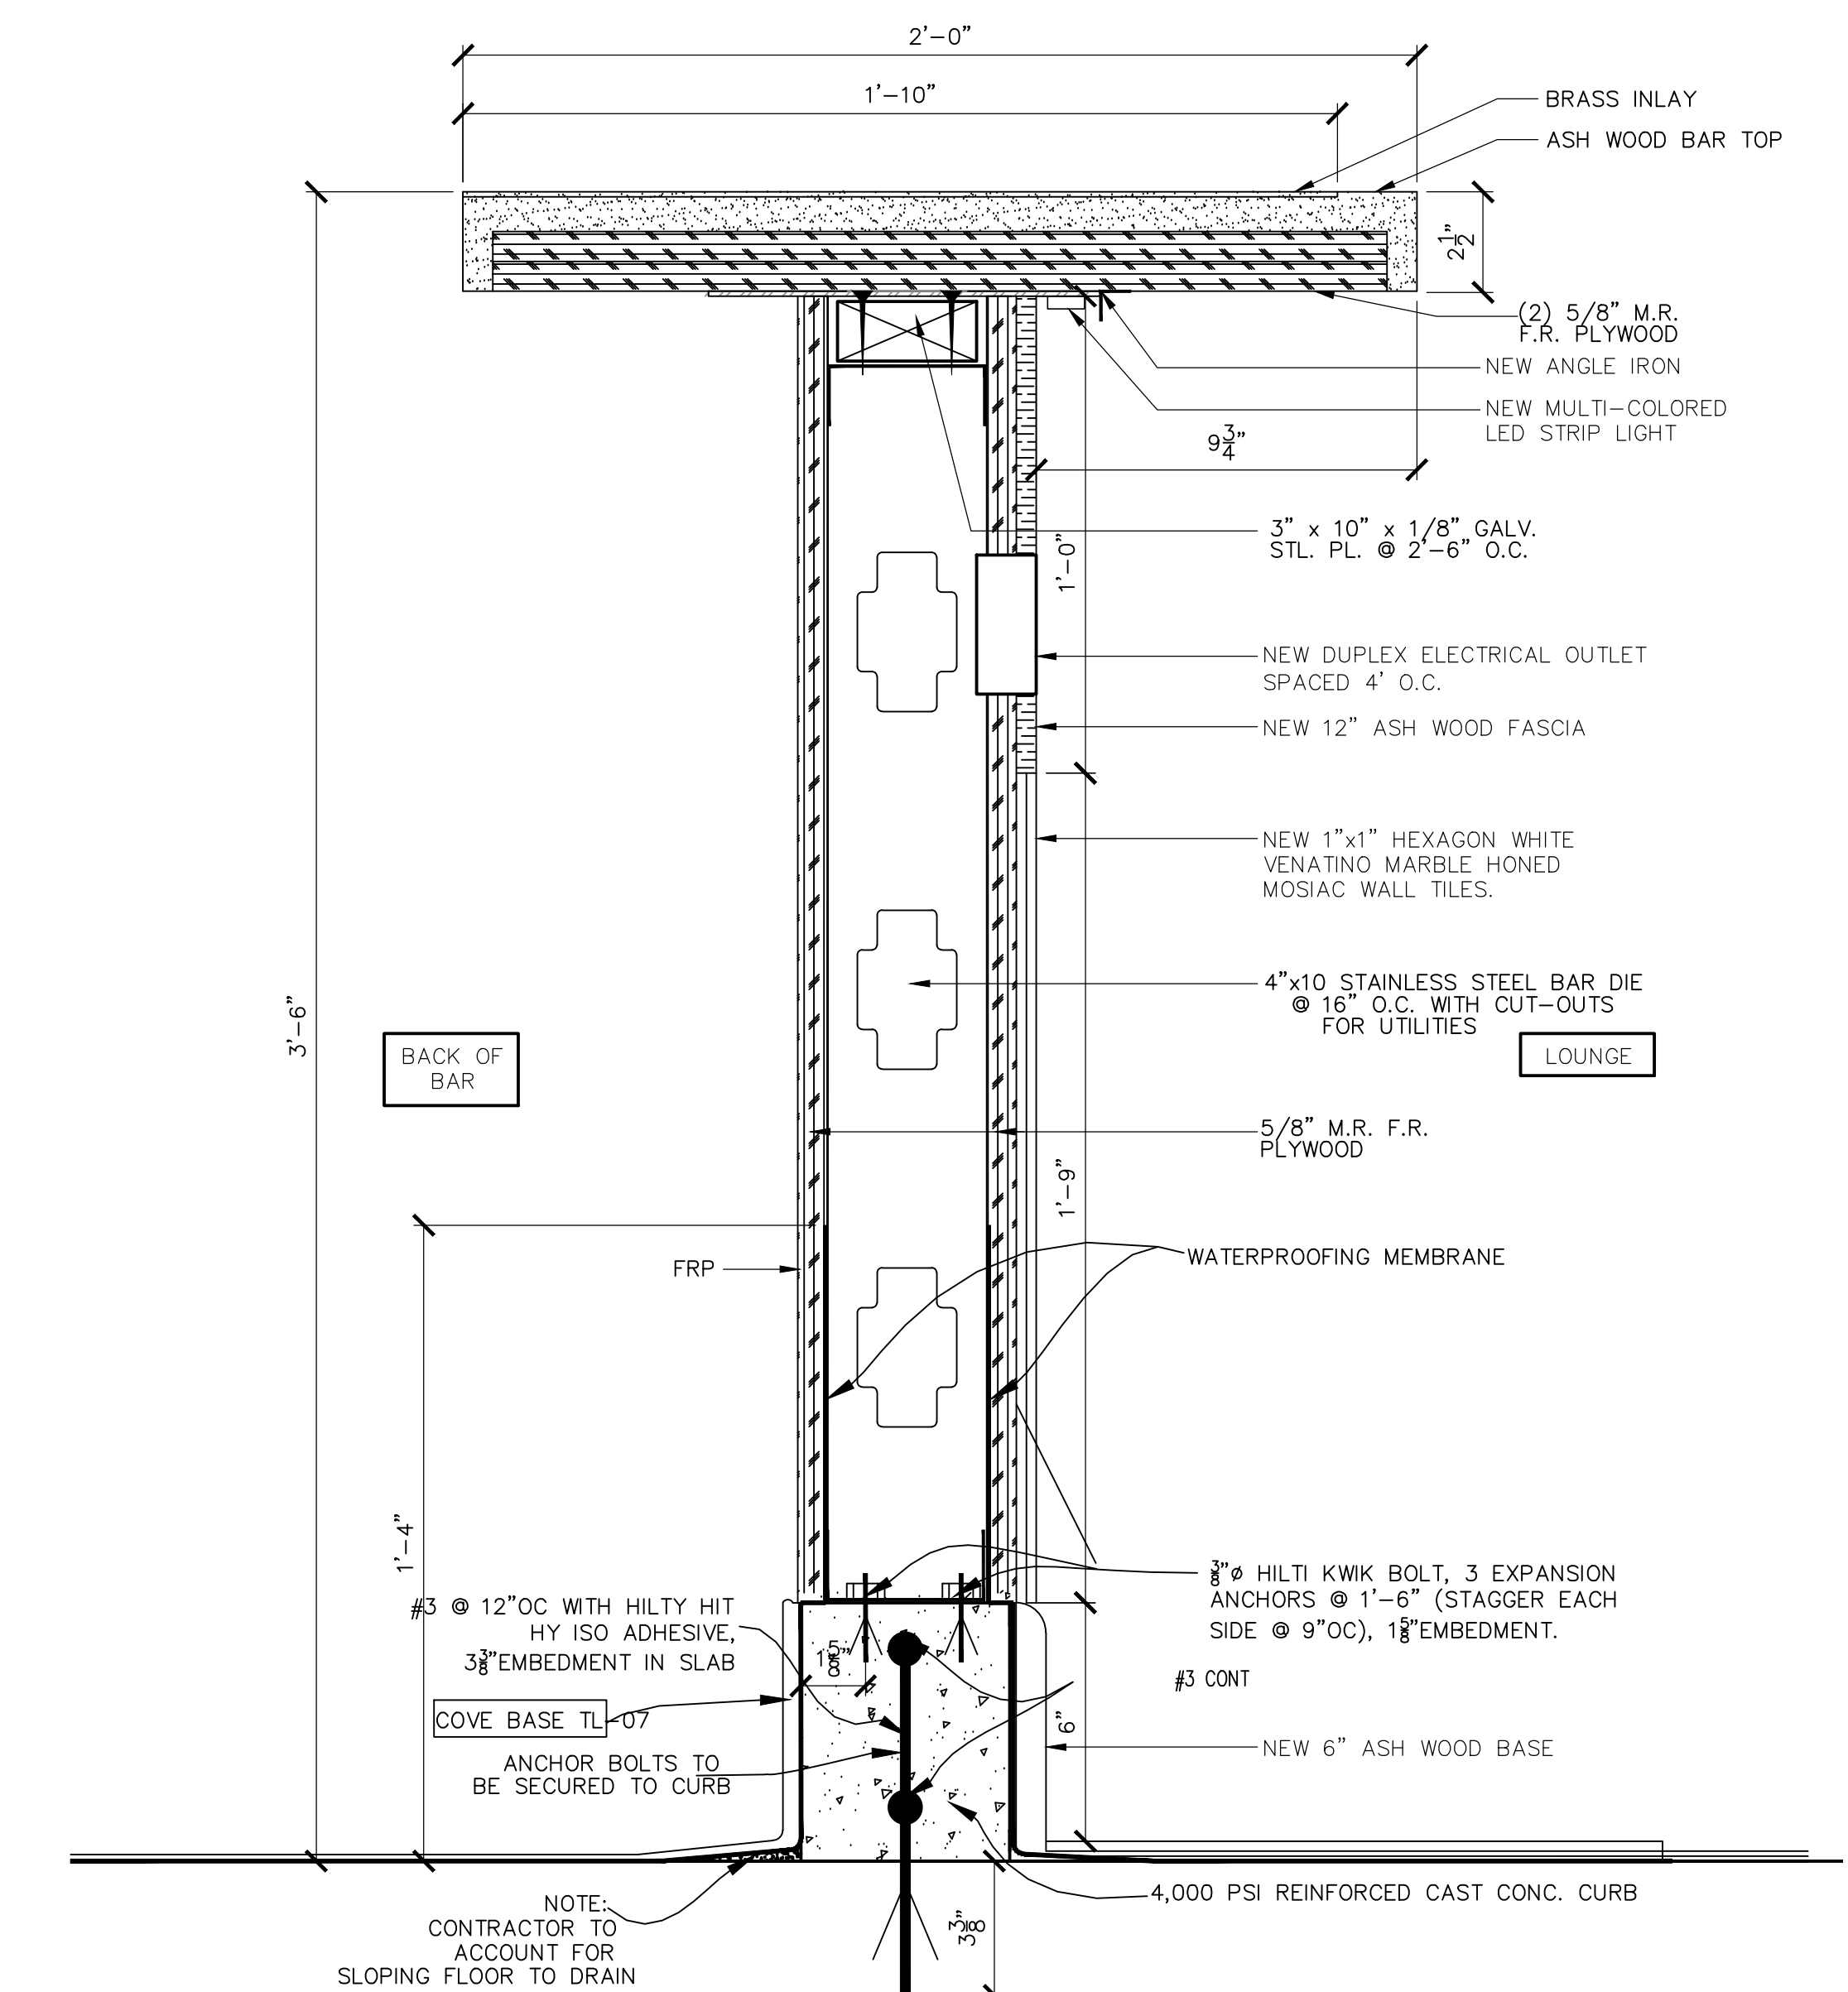

1 LOUNGE AREA LIQUOR BAR FRONT ELEVATION
Scale: 1/2"=1'-0"
0 6" 1' 2' 3'
1/2" = 1'-0"

2 LOUNGE AREA LIQUOR BAR BACK OF BAR ELEVATION
Scale: 1/2"=1'-0"
0 6" 1' 2' 3'
1/2" = 1'-0"

3 ENTRY AREA BAR FRONT ELEVATION
Scale: 1/2"=1'-0"
0 6" 1' 2' 3'
1/2" = 1'-0"

4 PRIVATE ROOM BAR FRONT ELEVATION
Scale: 1/2"=1'-0"
0 6" 1' 2' 3'
1/2" = 1'-0"

5 PRIVATE ROOM BACK OF BAR ELEVATION
Scale: 1/2"=1'-0"
0 6" 1' 2' 3'
1/2" = 1'-0"

6 WINE STORAGE LOUNGE SIDE ELEVATION
Scale: 1/2"=1'-0"
0 6" 1' 2' 3'
1/2" = 1'-0"

7 WINE STORAGE ENTRY SIDE ELEVATION
Scale: 1/2"=1'-0"
0 6" 1' 2' 3'
1/2" = 1'-0"

8 BACK OF BAR HONEYCOMB SHELVING DETAIL
Scale: 3"=1'-0"
0 3" 6" 1'-0"
1 1/2" = 1'-0"
3" = 1'-0"

9 BAR DETAIL
Scale: 3"=1'-0"
0 3" 6" 1'-0"
1 1/2" = 1'-0"
3" = 1'-0"