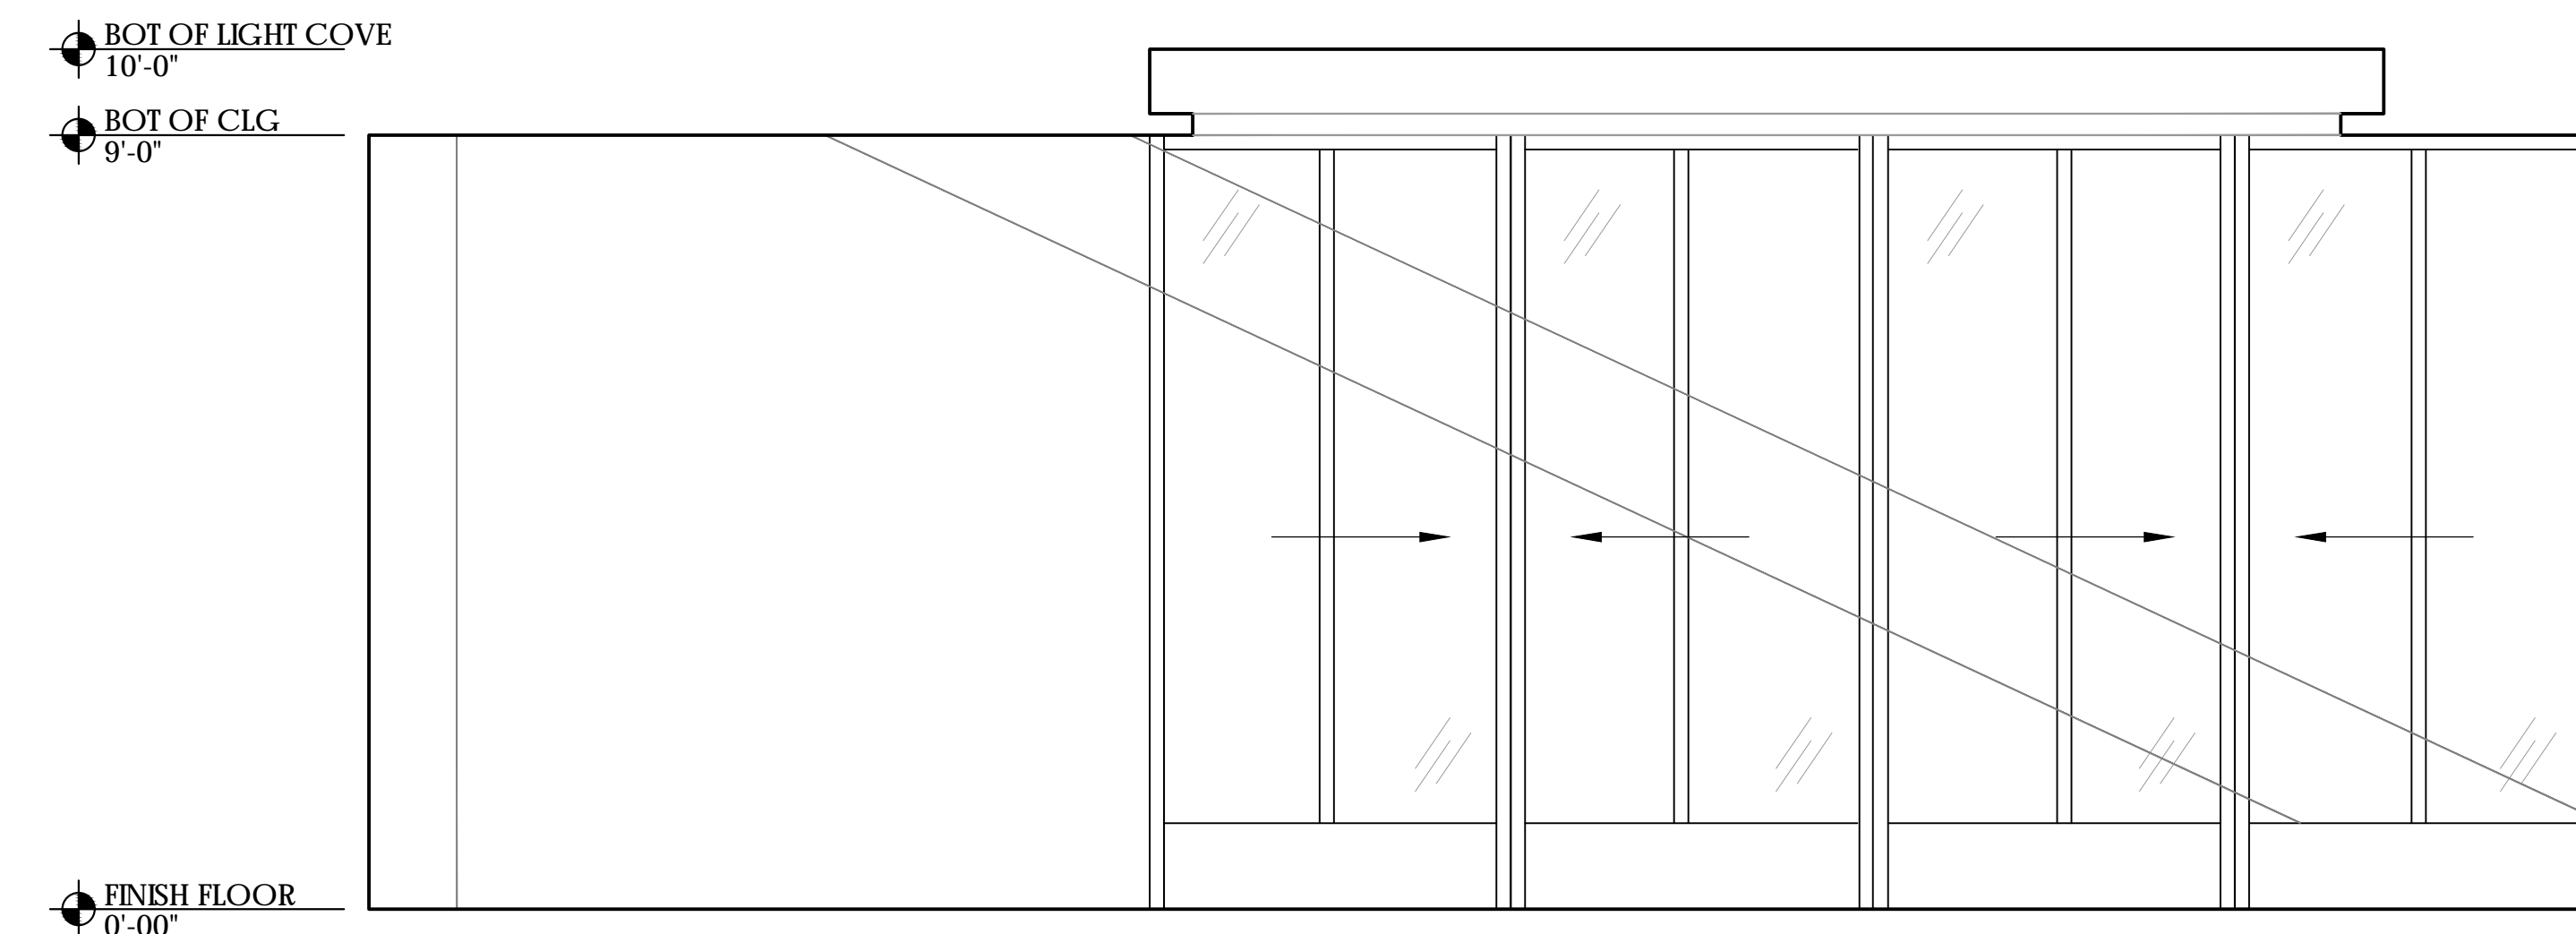

1 LOUNGE AREA LIQUOR BAR FRONT ELEVATION
Scale: 1/2"=1'-0"
0 6" 1' 2' 3'
1/2" = 1'-0"

2 LOUNGE AREA LIQUOR BAR BACK OF BAR ELEVATION
Scale: 1/2"=1'-0"
0 6" 1' 2' 3'
1/2" = 1'-0"

3 ENTRY AREA BAR FRONT ELEVATION
Scale: 1/2"=1'-0"
0 6" 1' 2' 3'
1/2" = 1'-0"

4 PRIVATE ROOM BAR FRONT ELEVATION
Scale: 1/2"=1'-0"
0 6" 1' 2' 3'
1/2" = 1'-0"

5 PRIVATE ROOM BACK OF BAR ELEVATION
Scale: 1/2"=1'-0"
0 6" 1' 2' 3'
1/2" = 1'-0"

6 WINE STORAGE LOUNGE SIDE ELEVATION
Scale: 1/2"=1'-0"
0 6" 1' 2' 3'
1/2" = 1'-0"

7 WINE STORAGE ENTRY SIDE ELEVATION
Scale: 1/2"=1'-0"
0 6" 1' 2' 3'
1/2" = 1'-0"

8 BACK OF BAR HONEYCOMB SHELVING DETAIL
Scale: 3"=1'-0"
0 3" 6" 1'-0"
1 1/2" = 1'-0"
3" = 1'-0"

9 BAR DETAIL
Scale: 3"=1'-0"
0 3" 6" 1'-0"
1 1/2" = 1'-0"
3" = 1'-0"