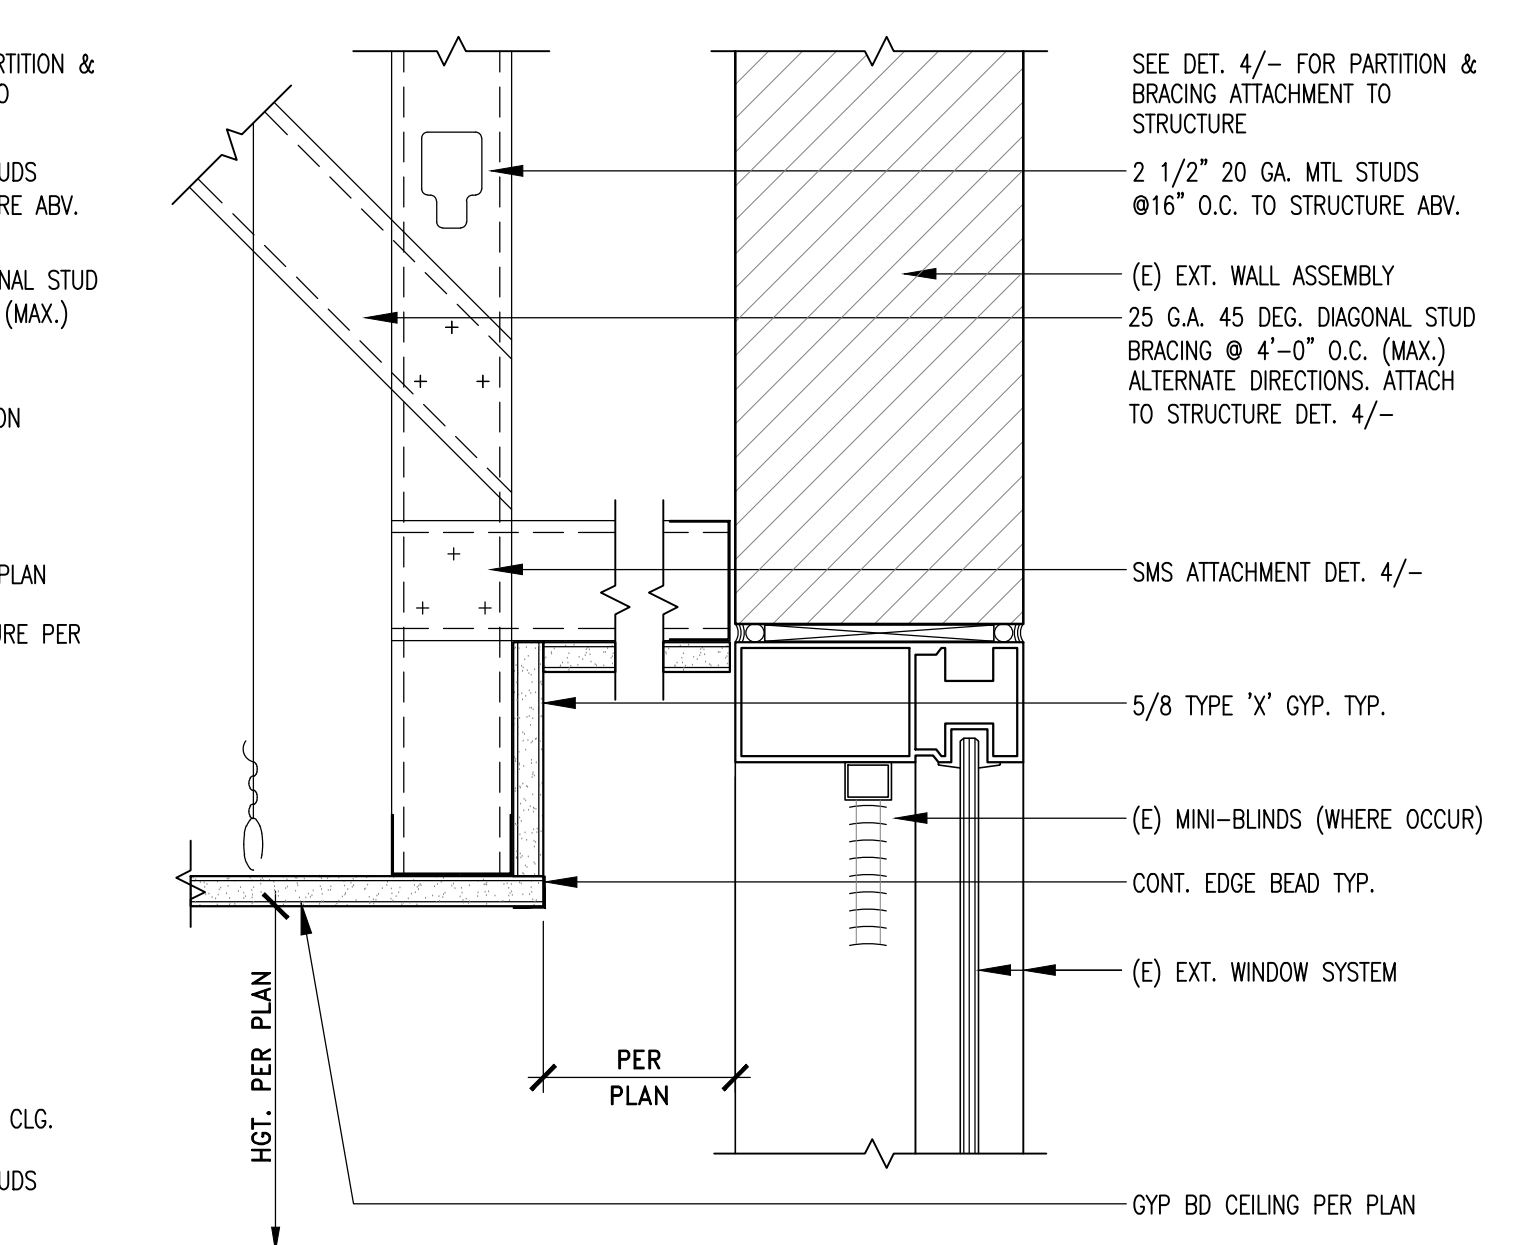

3 SOLAR SHADE DETAIL AT ALL EXTERIOR WINDOWS
Scale: 3"=1'-0"