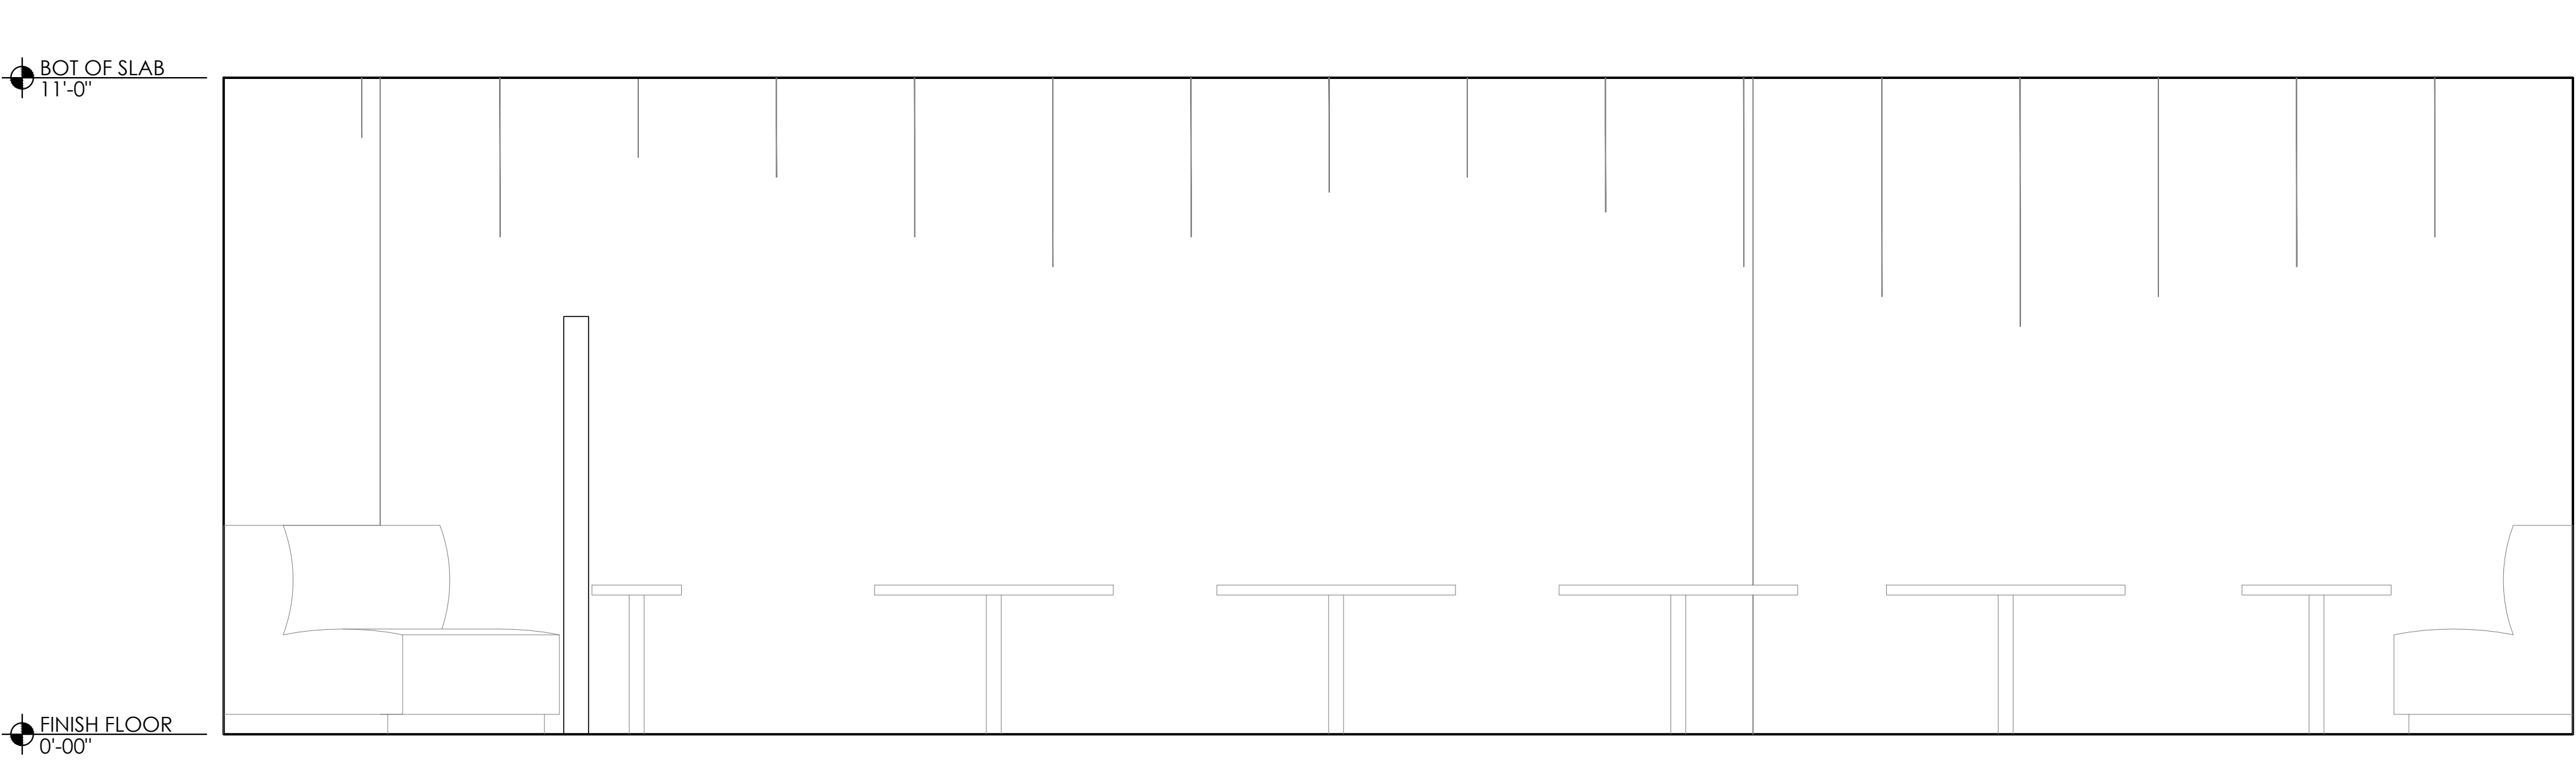

4 BAFFLE CEILING IN PRIVATE ROOM
Scale: 1/2"=1'-0"

LIGHTING LEGEND		
(Symbol)	'A' WALL SCONCE LIGHT FIXTURE BY ARTERIORS; SAHARA SCONCE, 46651	'J' WAC TRACK LIGHTING, H-SERIES; HB-DB LIGHT FIXTURE TRACK WITH LEDME TRACK LUMINAIRE
(Symbol)	'B' 3" LED RECESSED DOWN LIGHT BY WAC LIGHTING; HR-LED309-4-W	'K' FLOOR LAMP BY LITE SOURCE; REAVE, LS-82213
(Symbol)	'C' PENDANT LIGHT FIXTURE BY ARTERIORS; TRESOR OCTAGONAL PENDANT, DK42056	'L' CHANDELIER BY RESTORATION; FRENCH EMPIRE CHANDELIER, 21" PEWTER
(Symbol)	'D' PENDANT LIGHT FIXTURE BY ARTERIORS; CHAINMAIL PENDANT, DK42043	
(Symbol)	'E' PENDANT LIGHT FIXTURE BY ARTERIORS; EDMOND PENDANT, 44057	
(Symbol)	'F' PENDANT LIGHT FIXTURE BY TECH LIGHTING; BRIOLETTE LOW VOLTAGE, HS549-AM