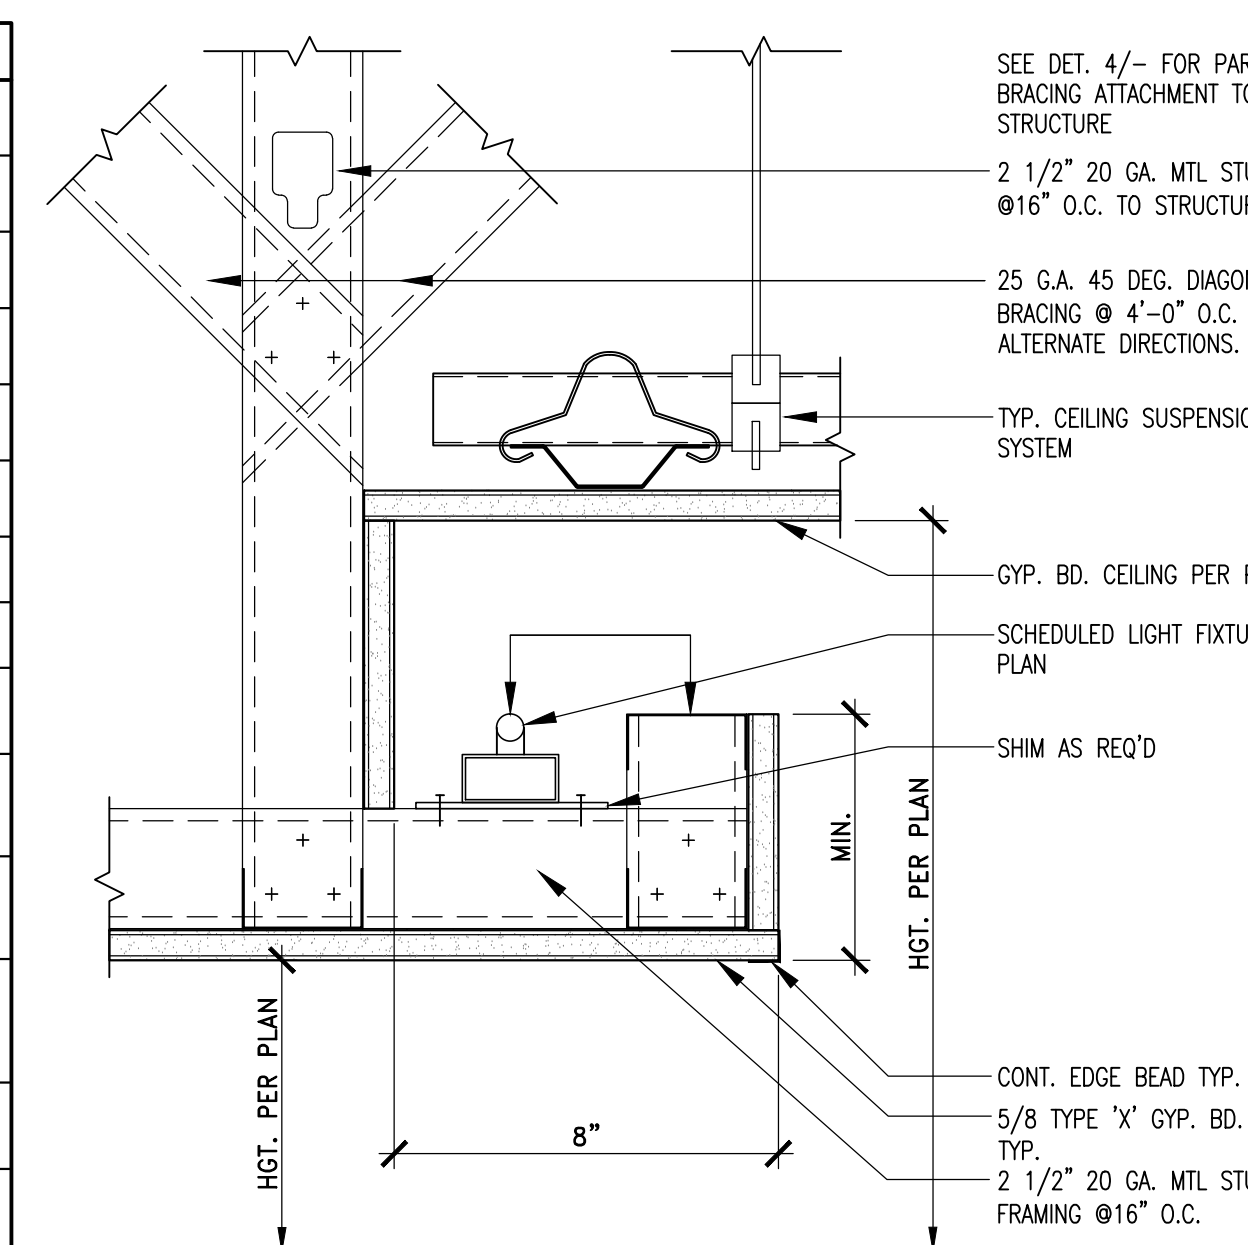

1 GROUND FLOOR REFLECTED CEILING PLAN
Scale: 1/4"=1'-0"

REFLECTED CEILING PLAN LEGEND	
(Symbol)	SYMBOL DENOTES COLUMN LINE NUMBER OR LETTER
(Symbol)	NEW GYP, 8D CEILING
(Symbol)	NEW 24"x24" DECORATIVE CEILING PANELS BY BUZZSPACE: BUZZLE 30 HEXA; MOUNTED AT VARYING HEIGHTS, COORDINATE WITH INTERIOR DESIGNER
(Symbol)	NEW PERFORATED METAL
(Symbol)	NEW CUSTOM HANGING PANEL OF FRITZELT; COLOR 408, 10 MM, HUNG FROM CEILING, LENGTHS TO VARY SEE ELEVATION 4/A-2
(Symbol)	NEW WALL SCONCE LIGHT FIXTURE BY ARTERIORS; SAHARA SCONCE, 46651
(Symbol)	NEW 3" LED RECESSED DOWN LIGHT BY WAC LIGHTING; HR-LED309-4-W
(Symbol)	NEW PENDANT LIGHT FIXTURE BY ARTERIORS; TRESOR OCTAGONAL PENDANT, DK42056
(Symbol)	NEW PENDANT LIGHT FIXTURE BY ARTERIORS; CHAINMAIL PENDANT, DK42043
(Symbol)	NEW PENDANT LIGHT FIXTURE BY ARTERIORS; EDMOND PENDANT, 44057
(Symbol)	NEW LIGHT FIXTURE BY TECH LIGHTING; BRIOLETTE LOW VOLTAGE HS549-AM
(Symbol)	NEW TRACK LIGHT FIXTURE WITH PENDANT LIGHTS, SPEC TBD
(Symbol)	NEW WAC TRACK LIGHTING, H-SERIES; HB-DB LIGHT FIXTURE TRACK WITH LEDME TRACK LUMINAIRE WITH 24" STEM
(Symbol)	NEW WAC TRACK LIGHTING, H-SERIES; HB-DB LIGHT FIXTURE TRACK WITH LEDME TRACK LUMINAIRE WITH 24" STEM
(Symbol)	NEW FLOOR LAMP BY LITE SOURCE; REAVE, LS-82213
(Symbol)	NEW CHANDELIER BY RESTORATION; FRENCH EMPIRE CHANDELIER, 21" PEWTER
(Symbol)	NEW HEAT LAMPS, COORDINATE WITH KITCHEN DESIGNER
(Symbol)	NEW TRACK AND HANGING DECORATIVE HEAVY DUTY CURTAIN
(Symbol)	NEW 3% OPEN SOLAR SHADE BY MECOSHADO OR EQUAL
(Symbol)	NEW 8" x 10" CUSTOM HANGING PANEL OF FRITZELT; COLOR 408, 10 MM, TO BE SECURED TO THE FLOOR AND CEILING.