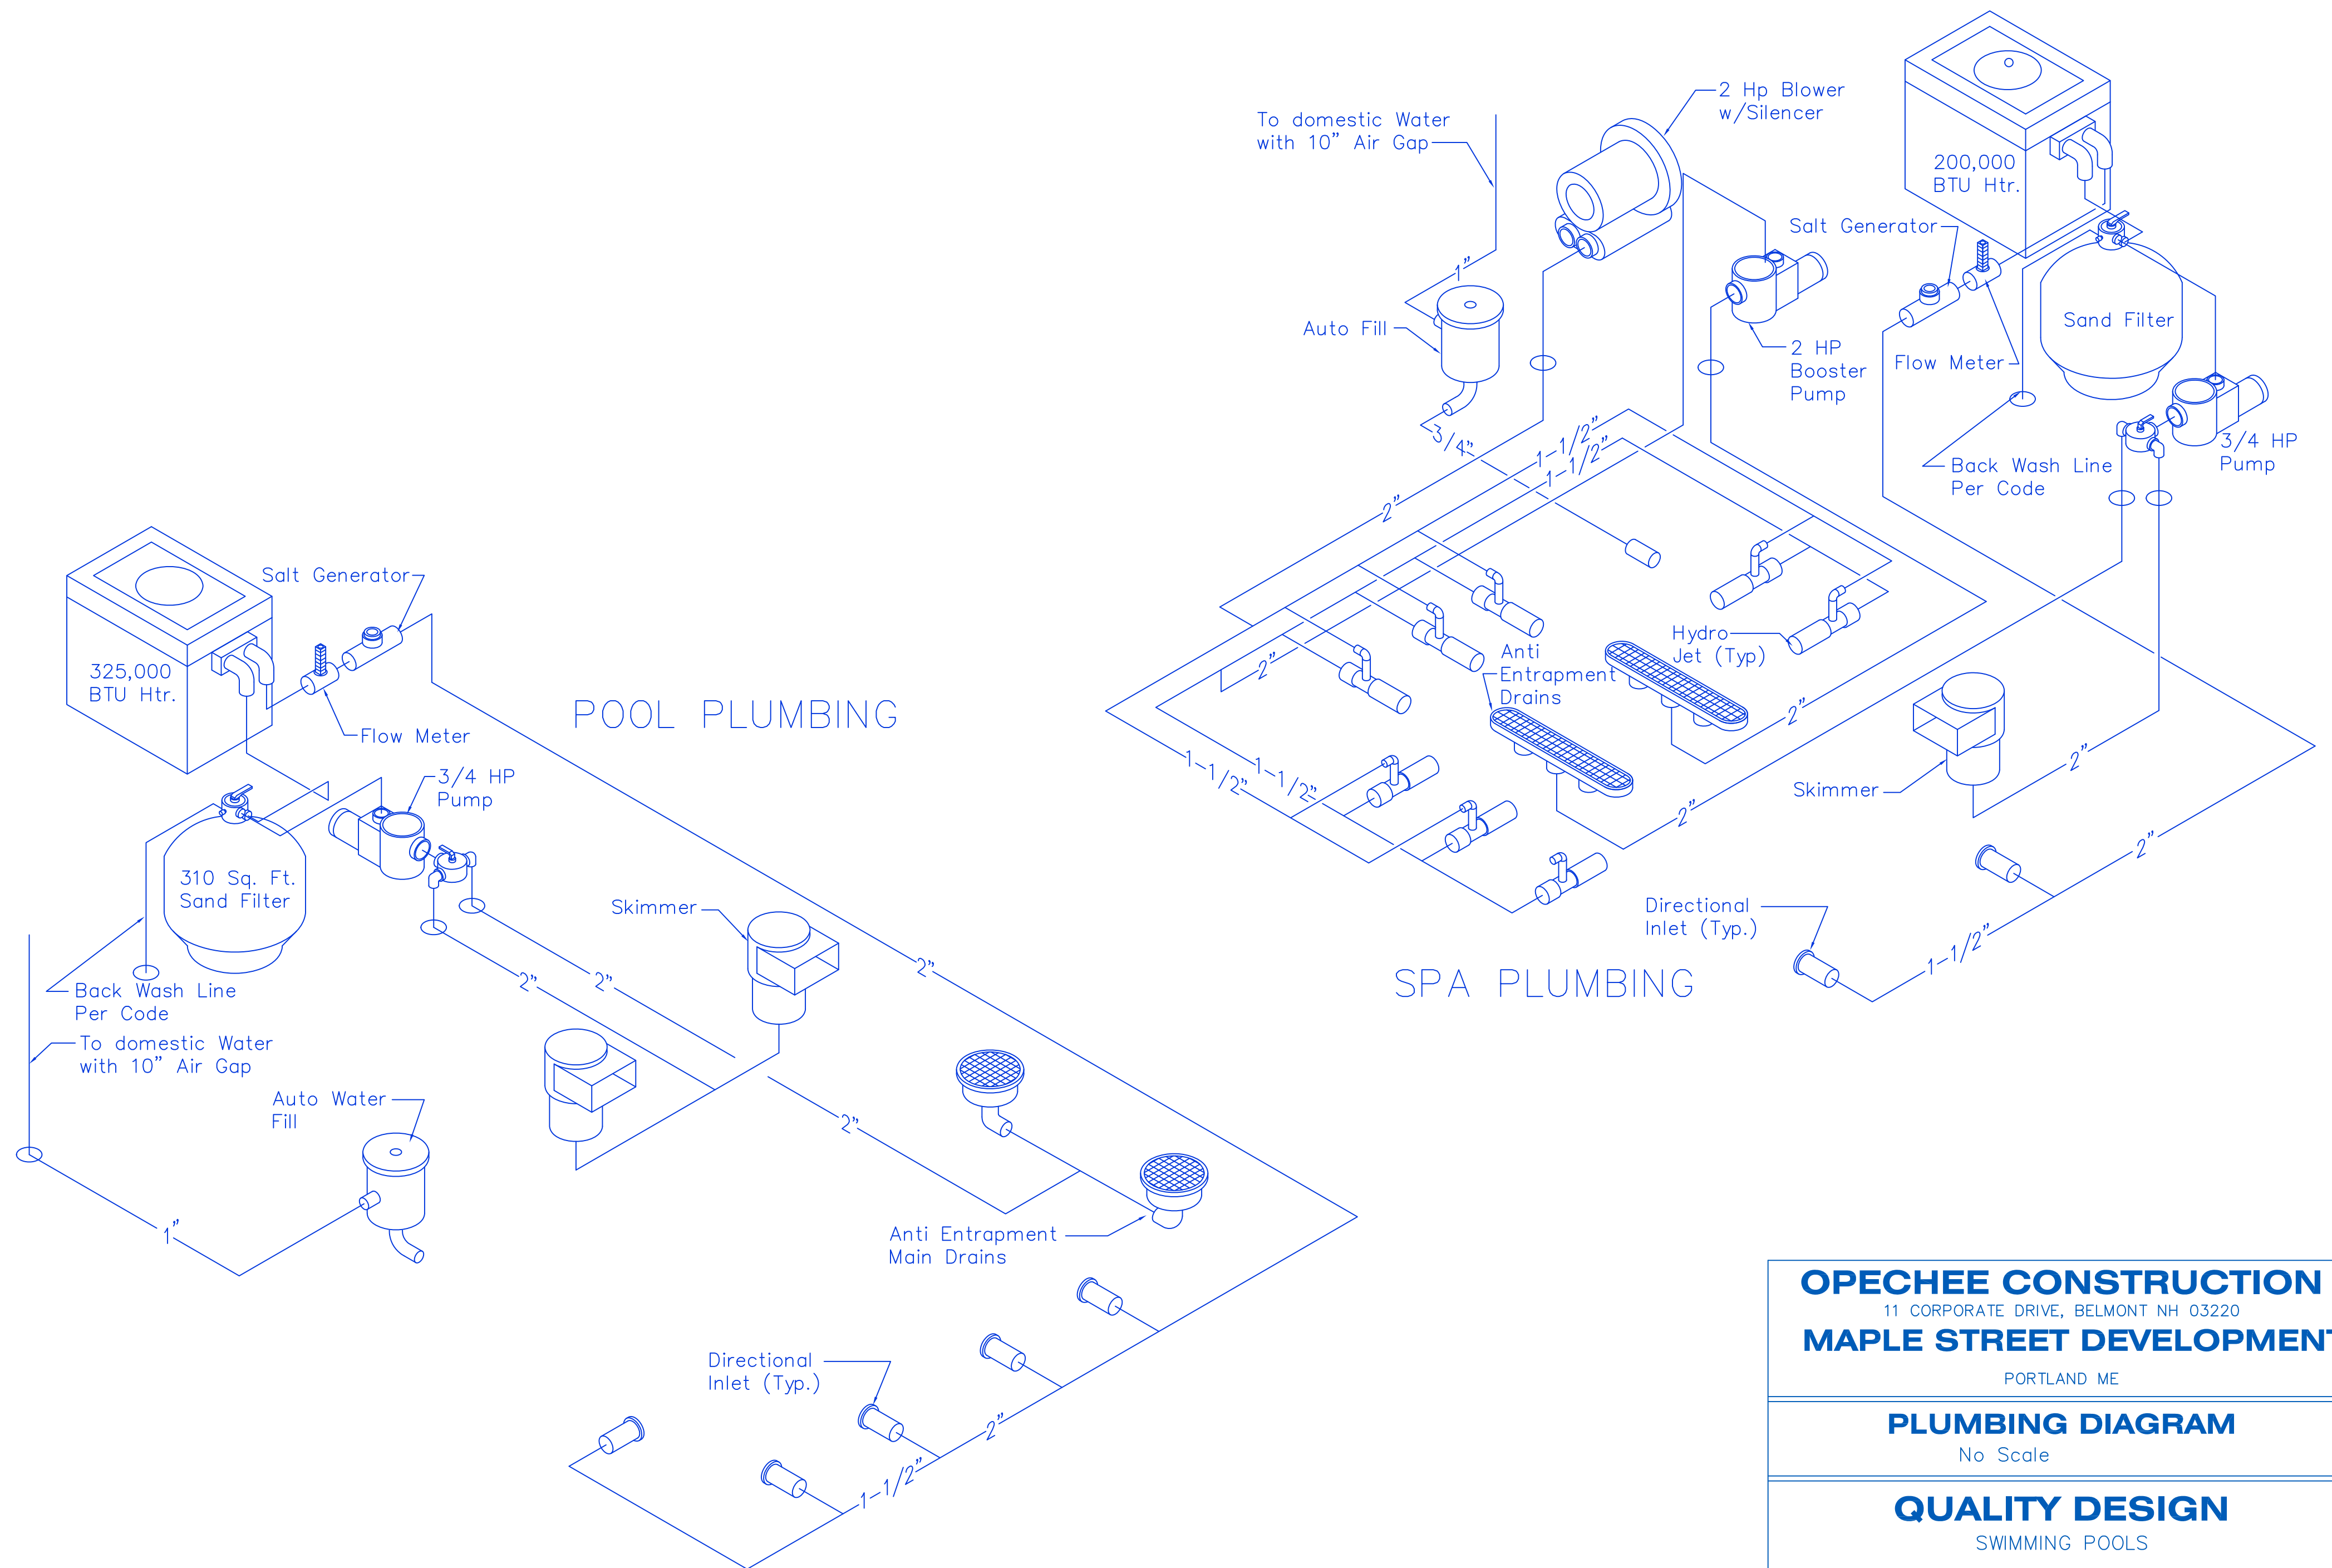

QUALITY DESIGN POOLS

OPECHEE CONSTRUCTION
 11 CORPORATE DRIVE, BELMONT NH 03220
MAPLE STREET DEVELOPMENT
 PORTLAND ME

PLUMBING DIAGRAM
 No Scale

QUALITY DESIGN
 SWIMMING POOLS

13 COLUMBIA DRIVE AMHERST NH 03031
 603-880-4888 SALES 603-880-4888 FAX