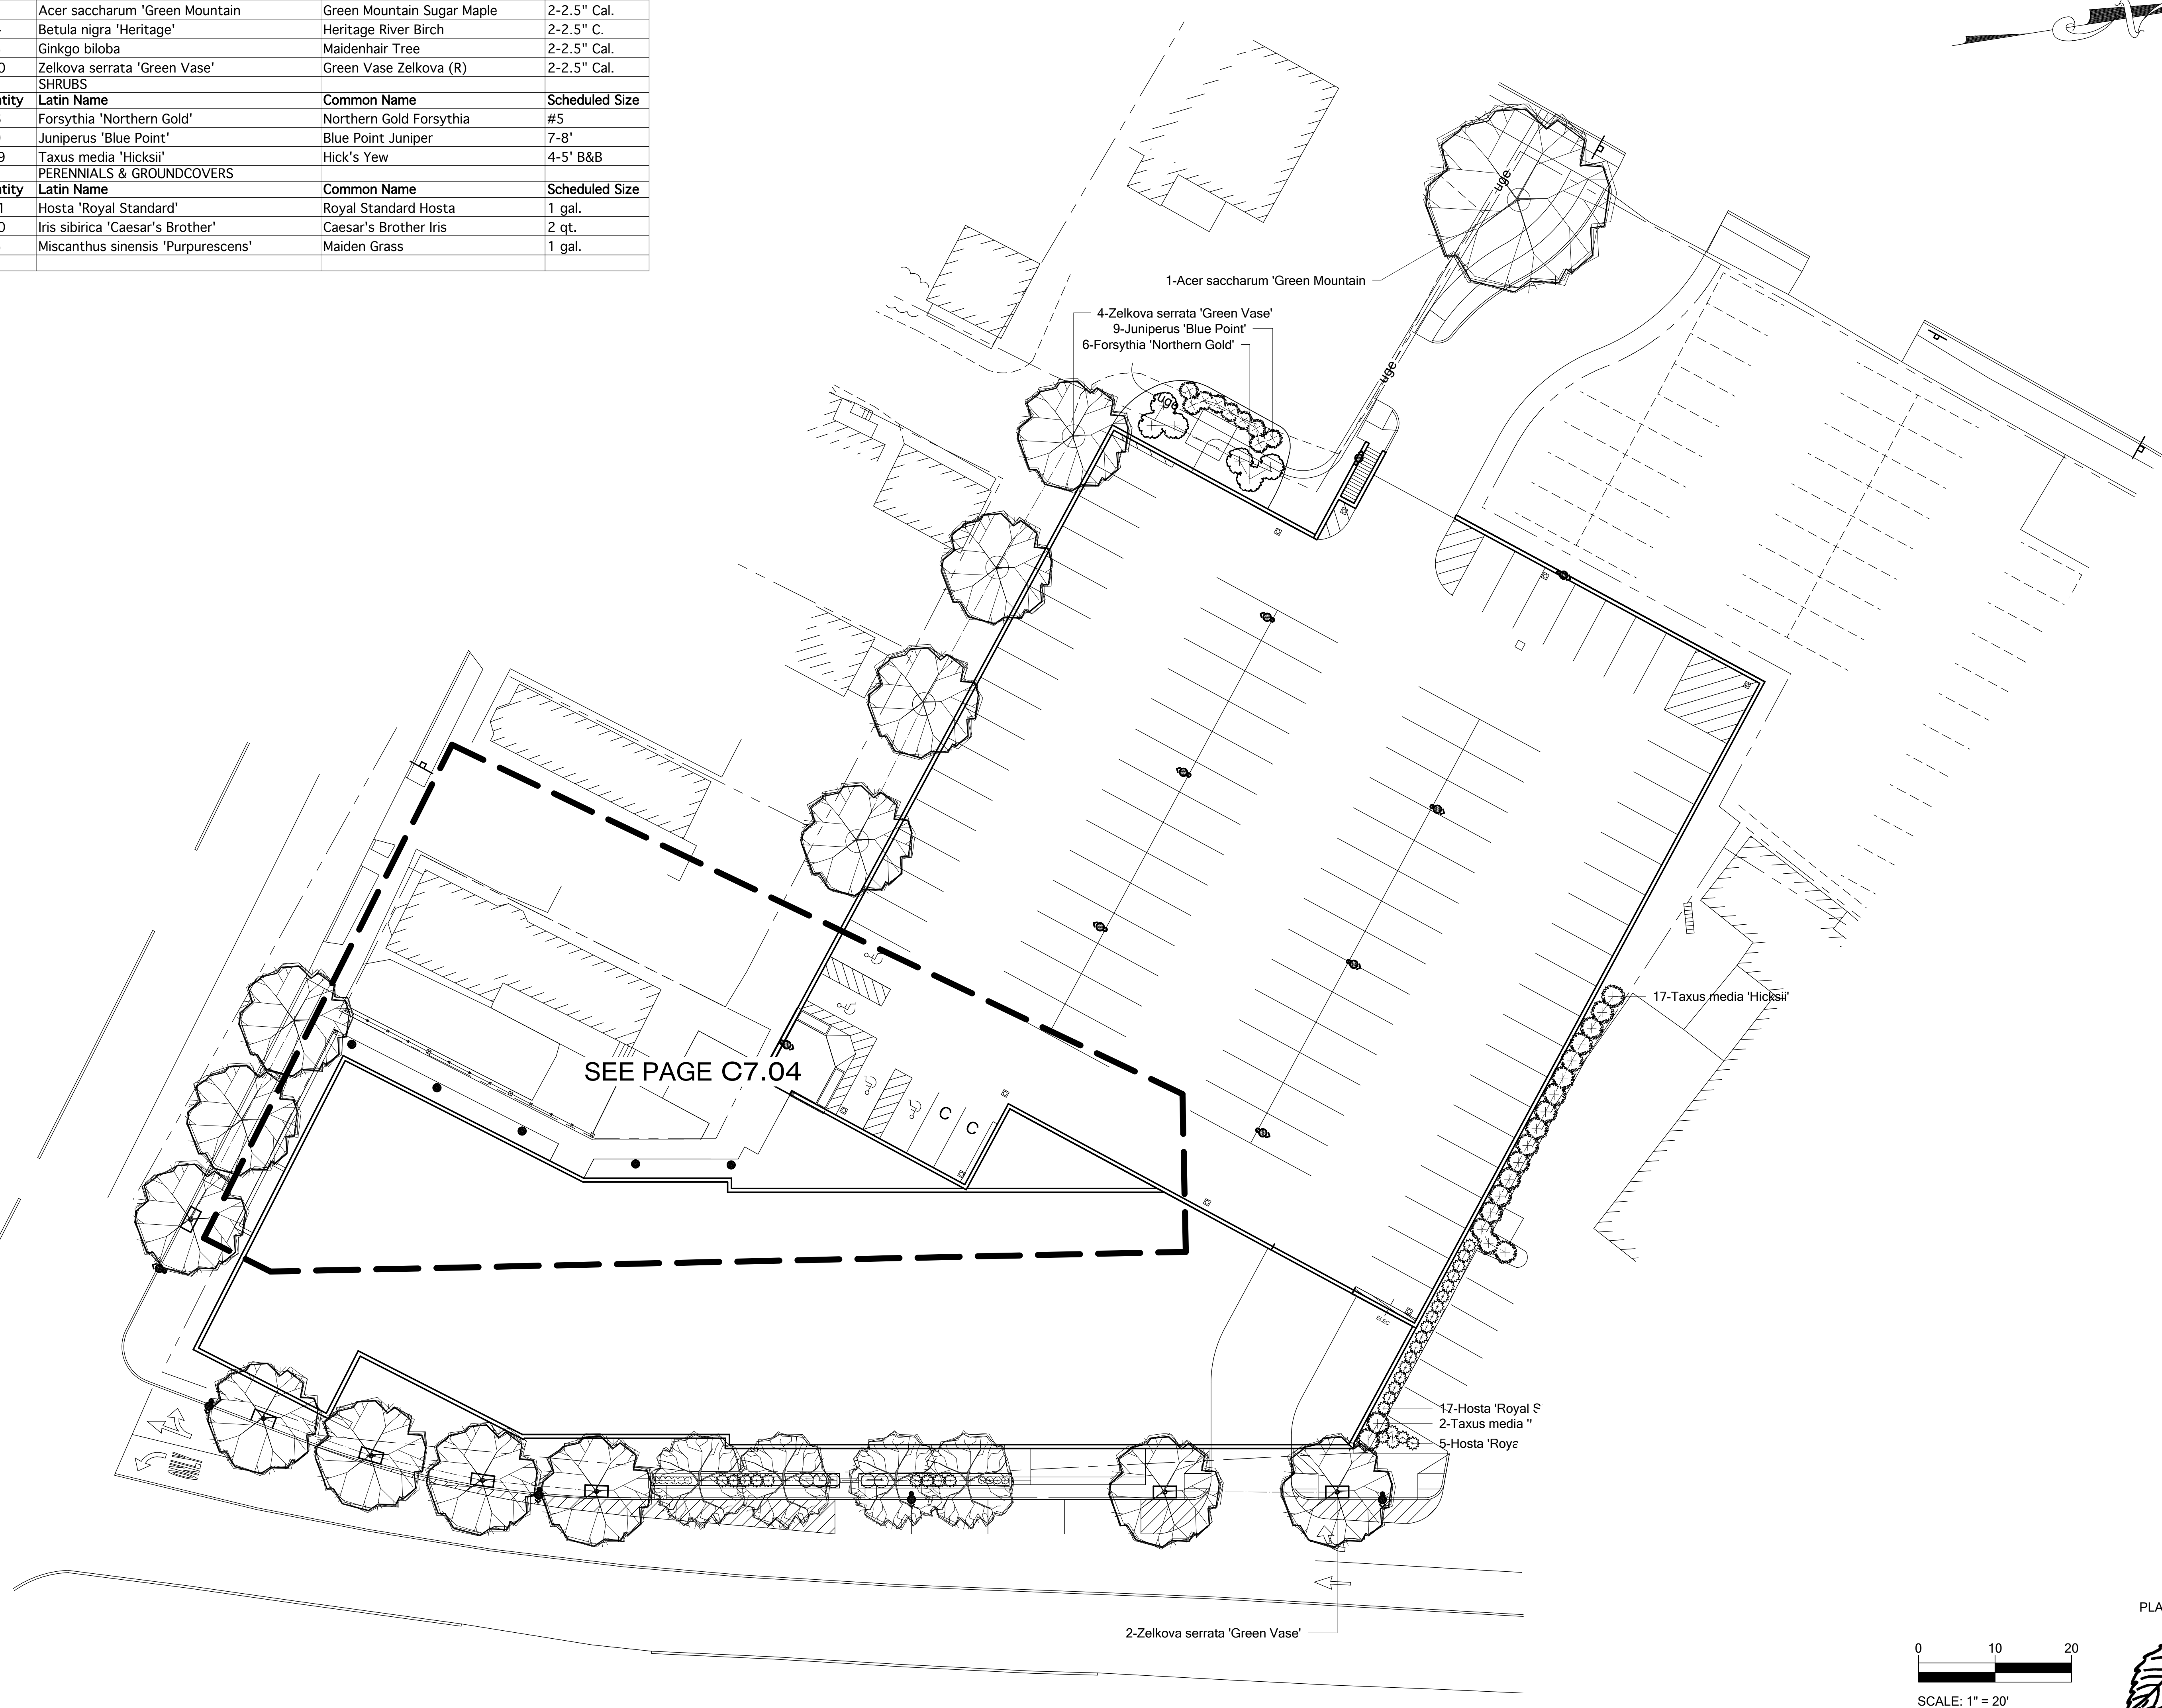

Tuesday, July 28, 2015 1:32:07 PM
 © Copyright 2015 Opechee Construction Corporation

PLANTING SCHEDULE			
TREES			
Quantity	Latin Name	Common Name	Scheduled Size
1	Acer saccharum 'Green Mountain'	Green Mountain Sugar Maple	2-2.5" Cal.
4	Betula nigra 'Heritage'	Heritage River Birch	2-2.5" C.
3	Ginkgo biloba	Maidenhair Tree	2-2.5" Cal.
10	Zelkova serrata 'Green Vase'	Green Vase Zelkova (R)	2-2.5" Cal.
SHRUBS			
Quantity	Latin Name	Common Name	Scheduled Size
6	Forsythia 'Northern Gold'	Northern Gold Forsythia	#5
9	Juniperus 'Blue Point'	Blue Point Juniper	7-8'
19	Taxus media 'Hicksii'	Hick's Yew	4-5' B&B
PERENNIALS & GROUNDCOVERS			
Quantity	Latin Name	Common Name	Scheduled Size
31	Hosta 'Royal Standard'	Royal Standard Hosta	1 gal.
10	Iris sibirica 'Caesar's Brother'	Caesar's Brother Iris	2 qt.
5	Miscanthus sinensis 'Purpureus'	Maiden Grass	1 gal.

PLANTING PLAN PROVIDED BY:

REVISION:

ISSUED: 8-14-15
 SITE PLAN REVIEW

project architect: KS
 drawn by: KS

LANDSCAPE PLAN
 COMMERCIAL

sheet number:
C7.03