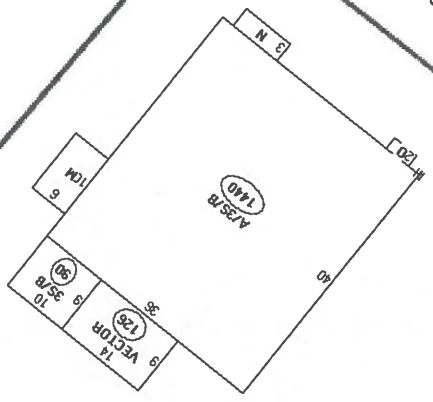

70-84
71-85

Danforth Street

4773

040 C003

8890

51

040 C001

20

HIGH ST CT

63.5

1

78 DANFORTH STREET PORTLAND, ME 04101
CBL: 040 C002001