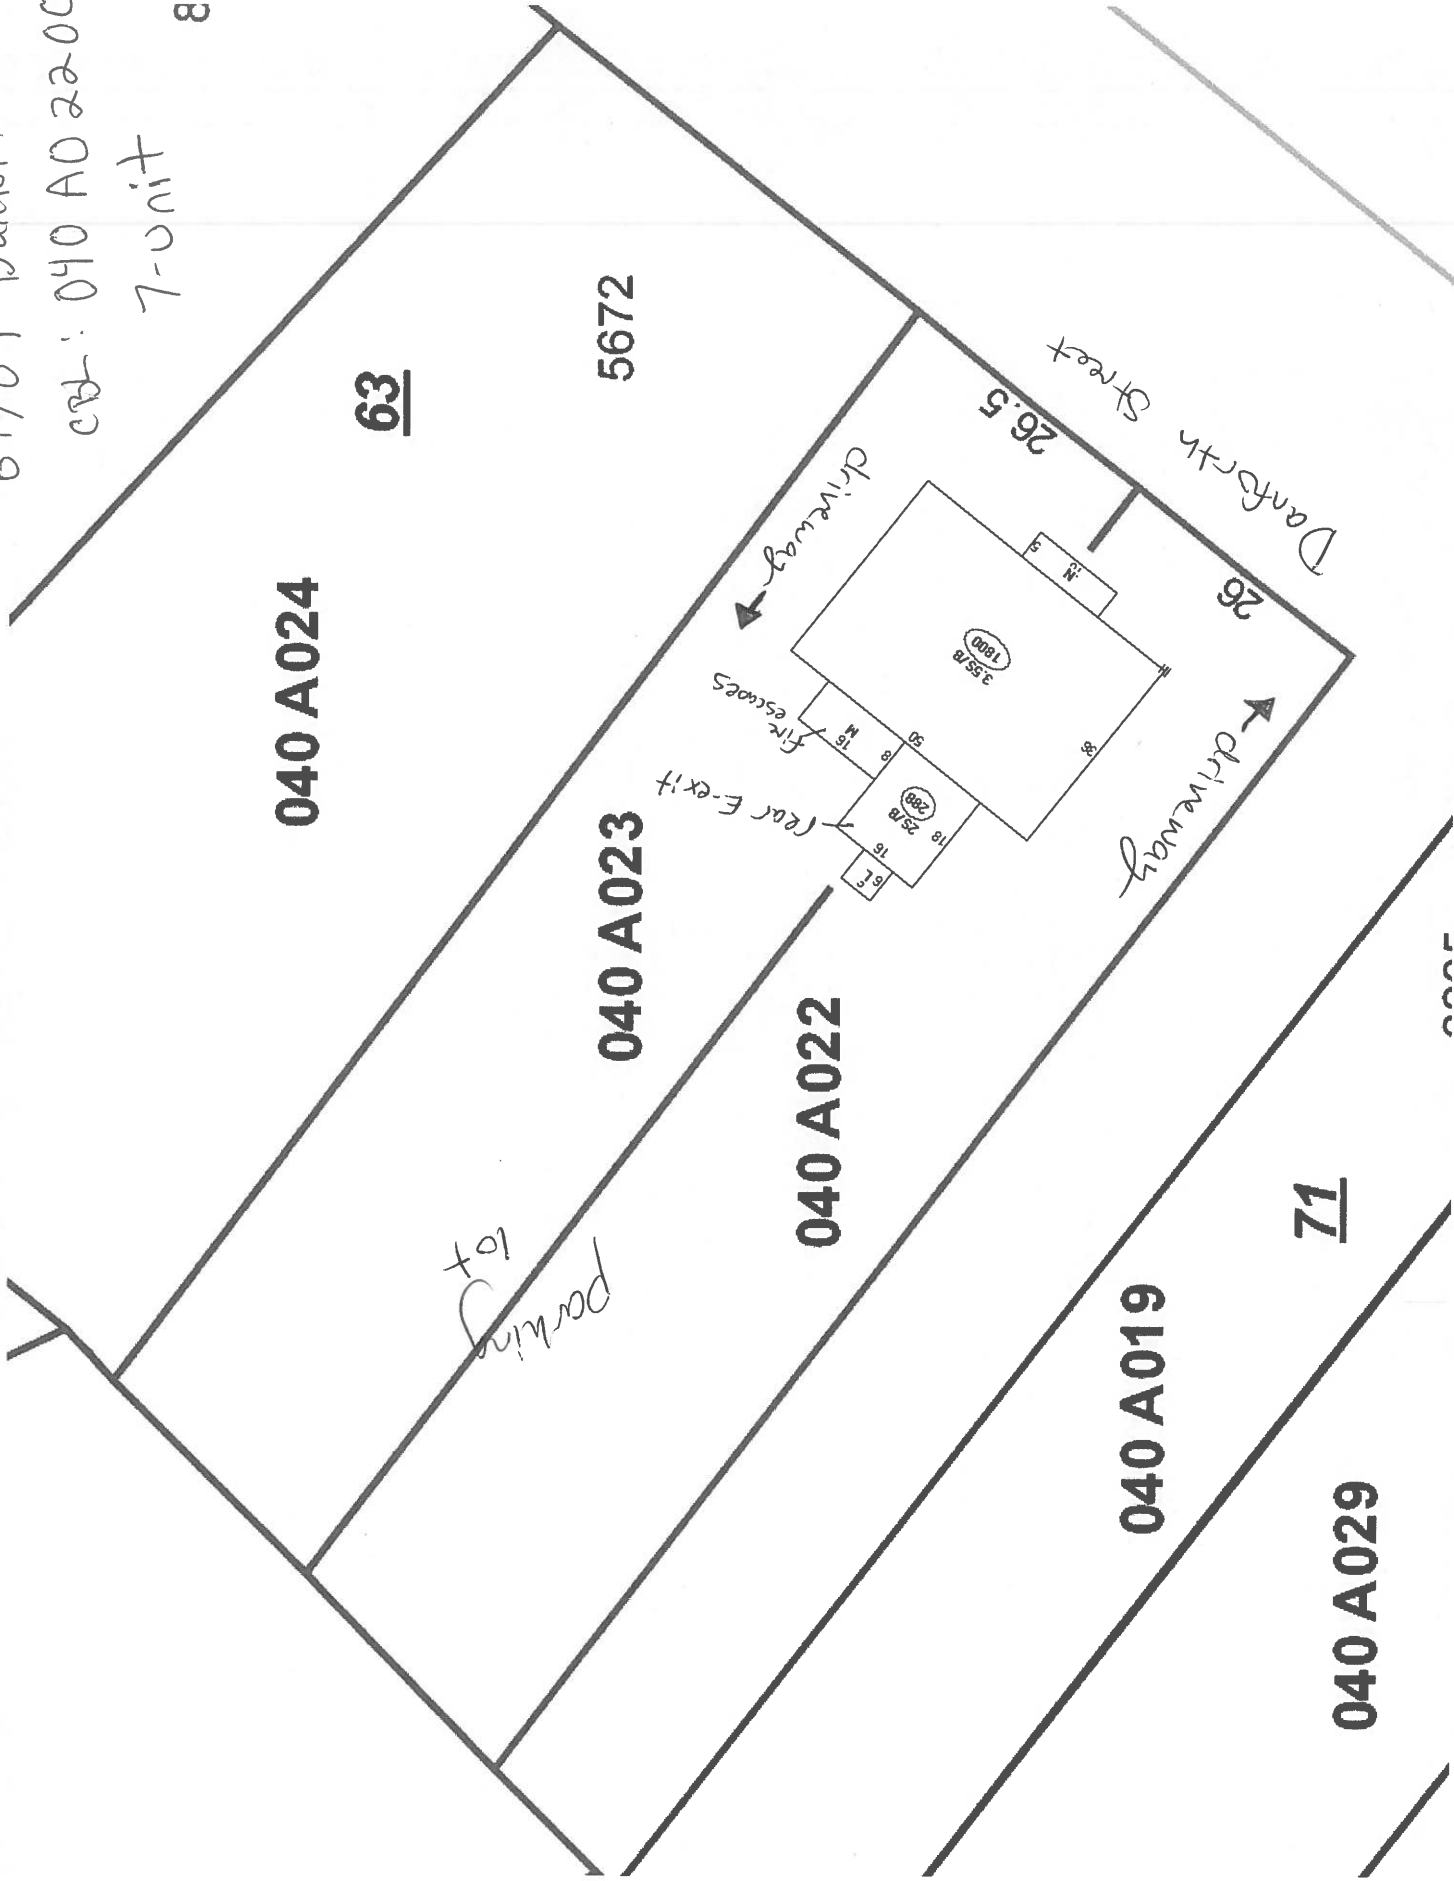

67/69 Danforth Street
CB: 040 A022-001
7-unit
B

040 A024

63

5672

040 A023

040 A022

040 A019

71

040 A029

Danforth Street

driveway

driveway

parking lot

Rear E-Exit

Fire escapes

1801
355/B

208
25/B

6
6/L

26.5

26

unit