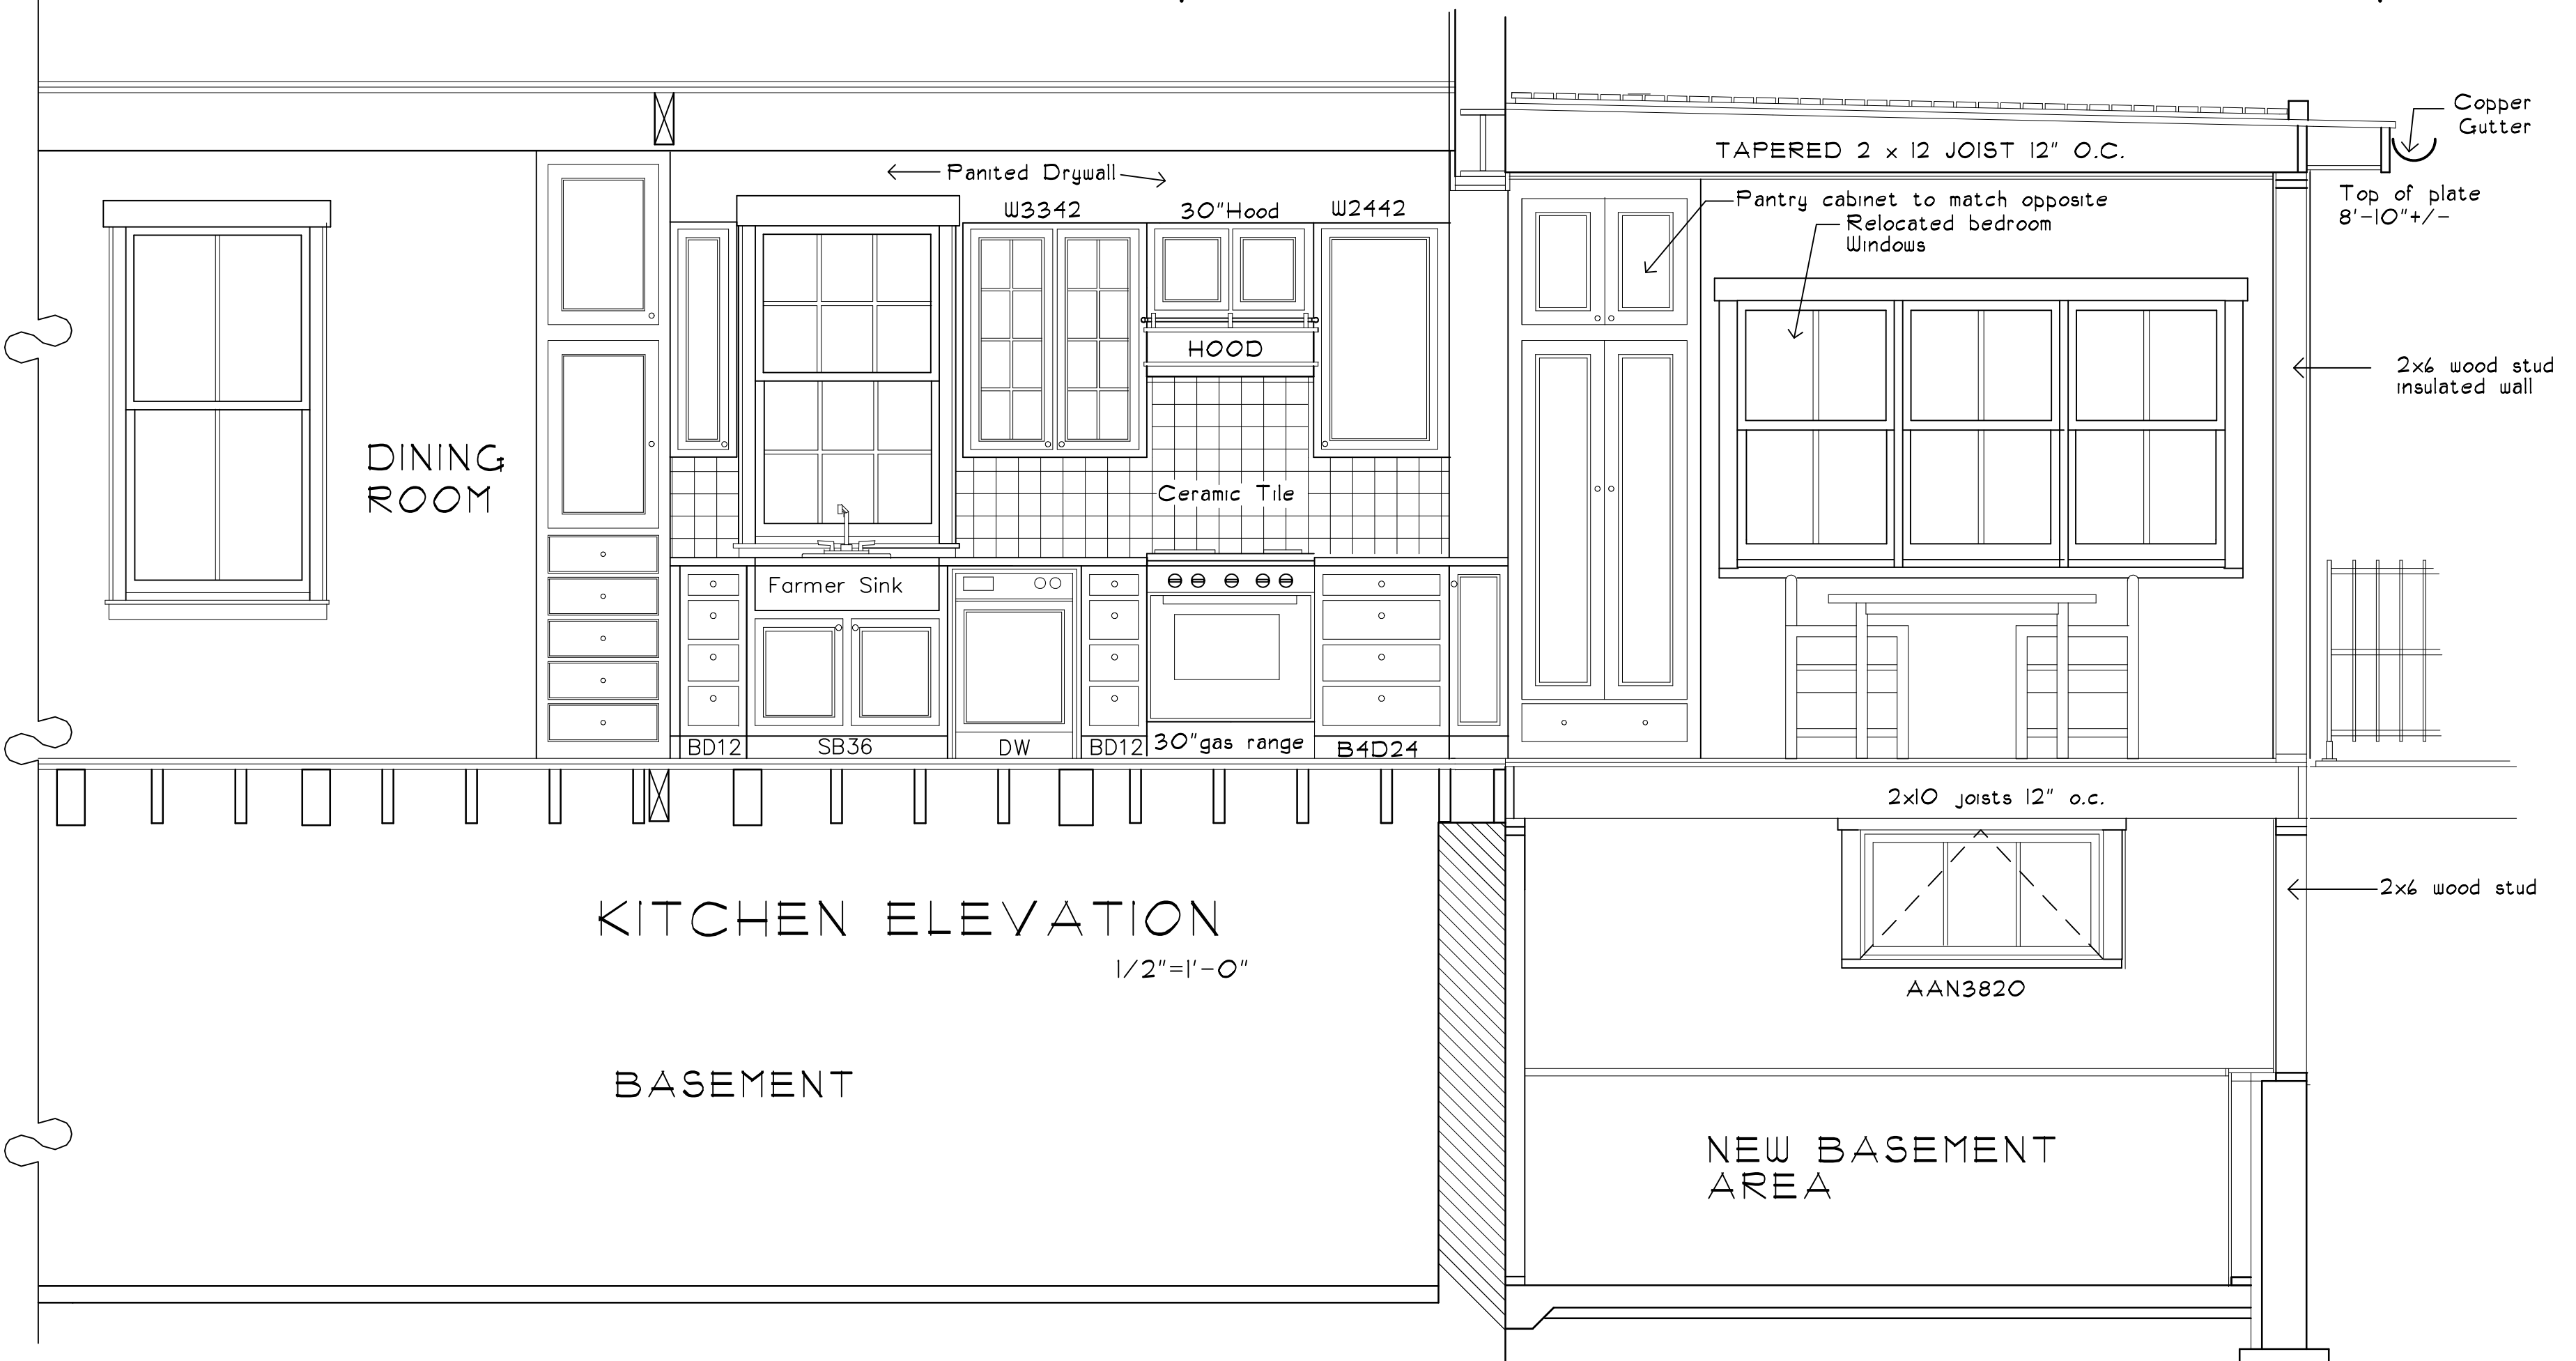

Kitchen Elevation
Looking Towards Porch

1/2"=1'-0"

Meeting House Lane, WEST BATH, MAINE 04530
 JAMES HOARE Architectural Design
 Phone (207) 443-6251 cell 751-2134

REVISIONS

--	--

ALEX FISHER RESIDENCE
 67 HIGH STREET
 PORTLAND, MAINE

DRAWINGS THIS SHEET
 Interior Elevations
 Kitchen Elevations

DATE	
Number	
Drawn By	JH
Checked By	

8/3/12