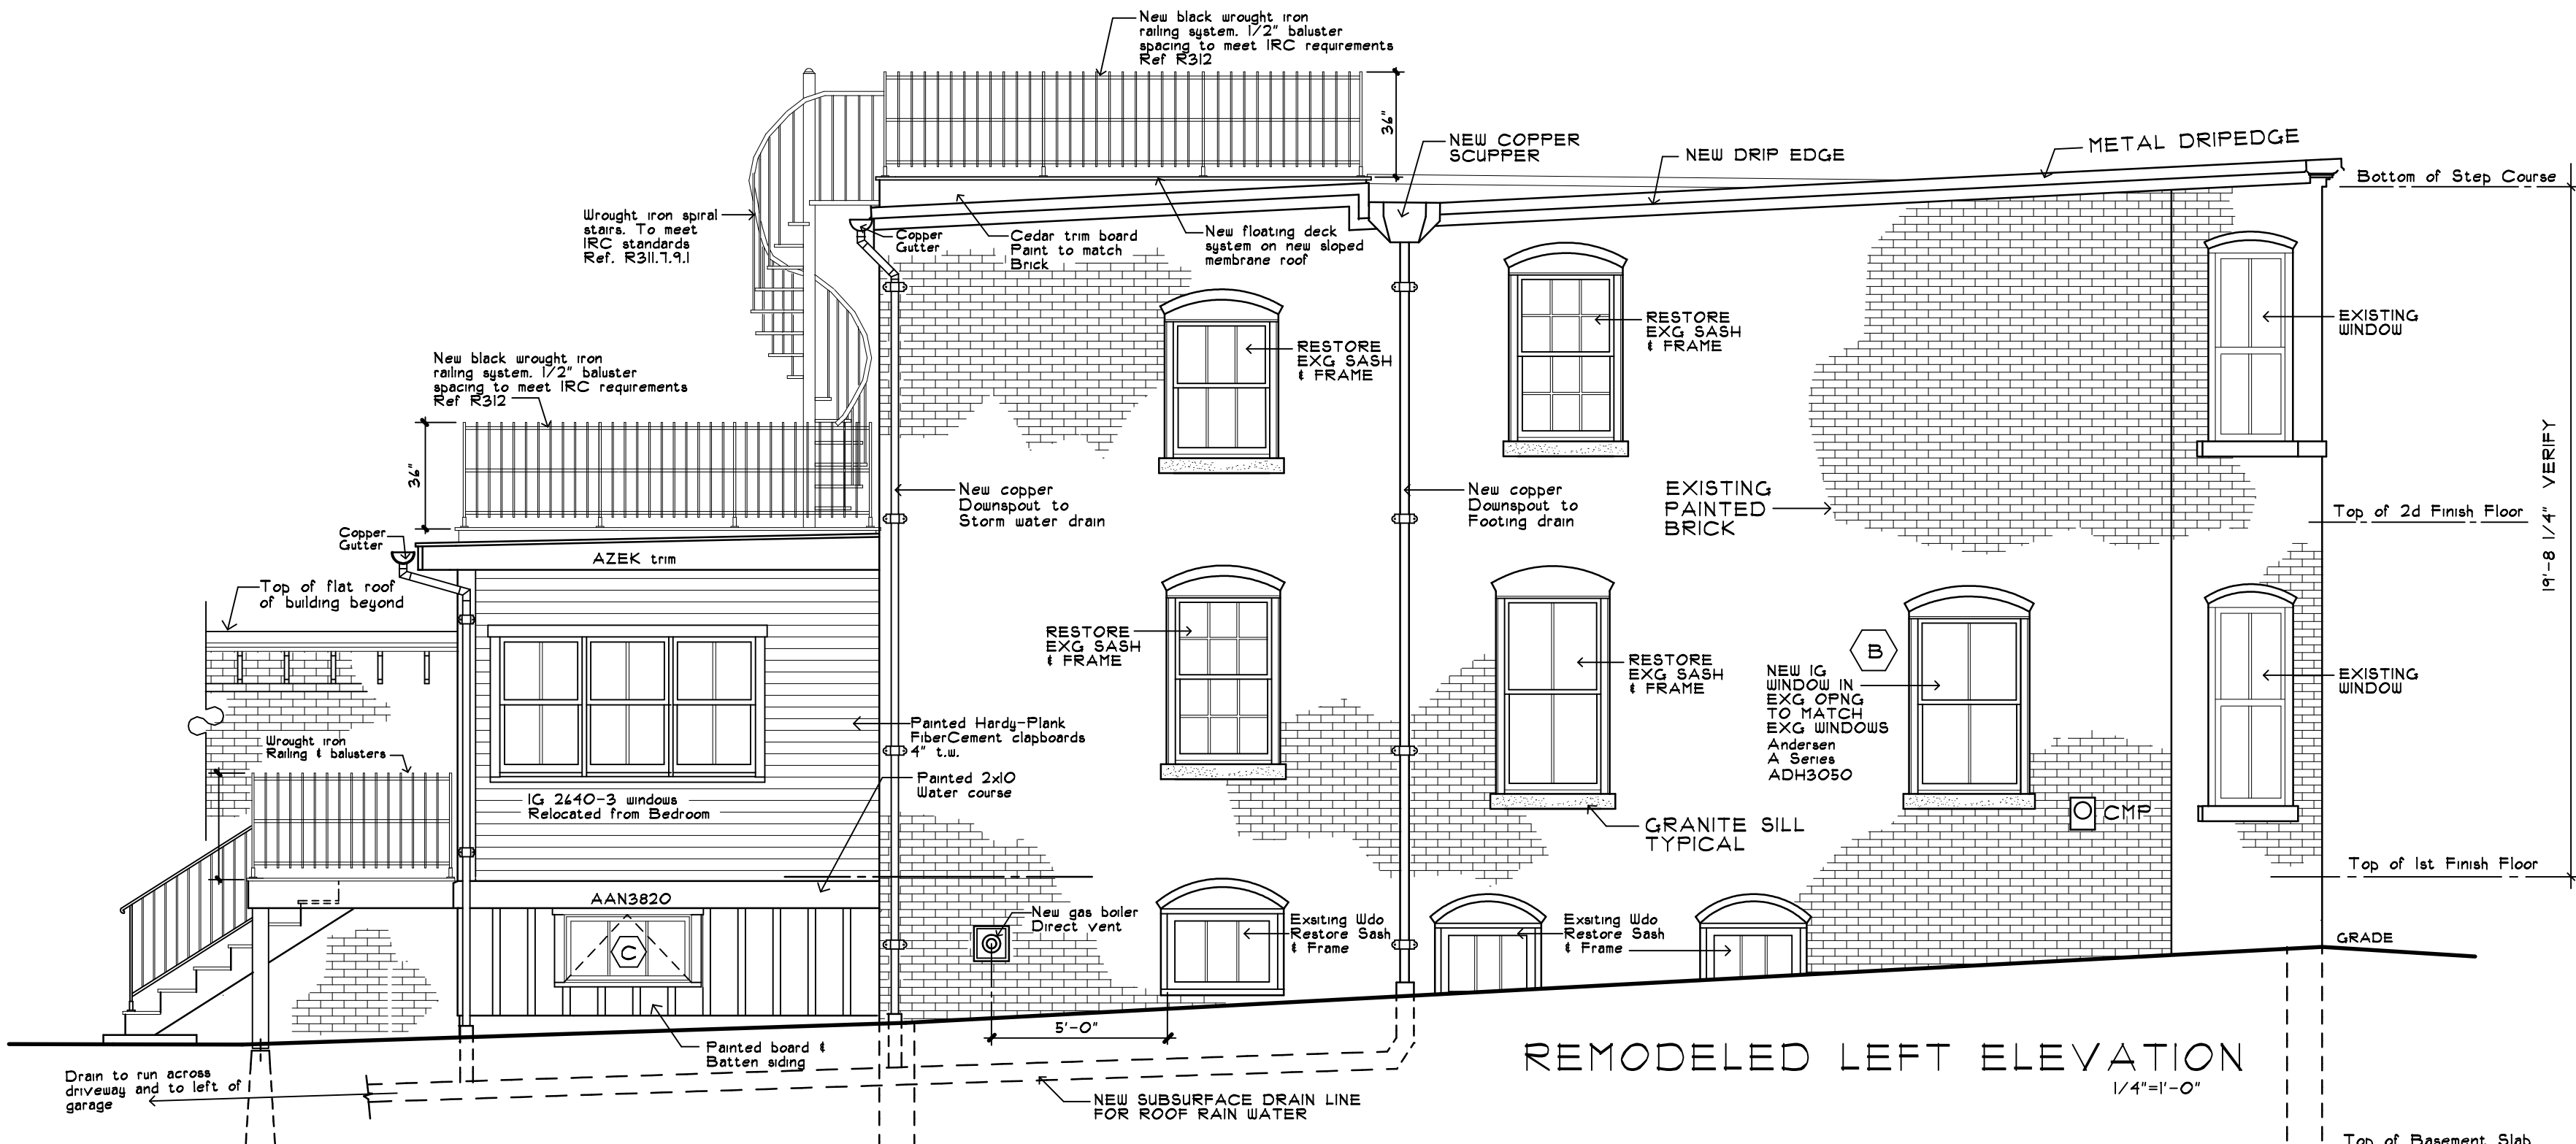

REMODELED CROSS SECTION  
1/4"=1'-0"

REMODELED LEFT ELEVATION  
1/4"=1'-0"

6 Meeting House Lane, WEST BATH, MAINE 04550  
**JAMES HOARE** Architectural Design  
 Phone (207) 643-6251 cell 751-2134

REVISIONS

**ALEX FISHER RESIDENCE**  
 67 HIGH STREET  
 PORTLAND, MAINE

DRAWINGS THIS SHEET  
 Remodeled Cross Section  
 Remodeled Elevations

DATE	Number	Drawn By	Checked By

A-4

8/3/2012