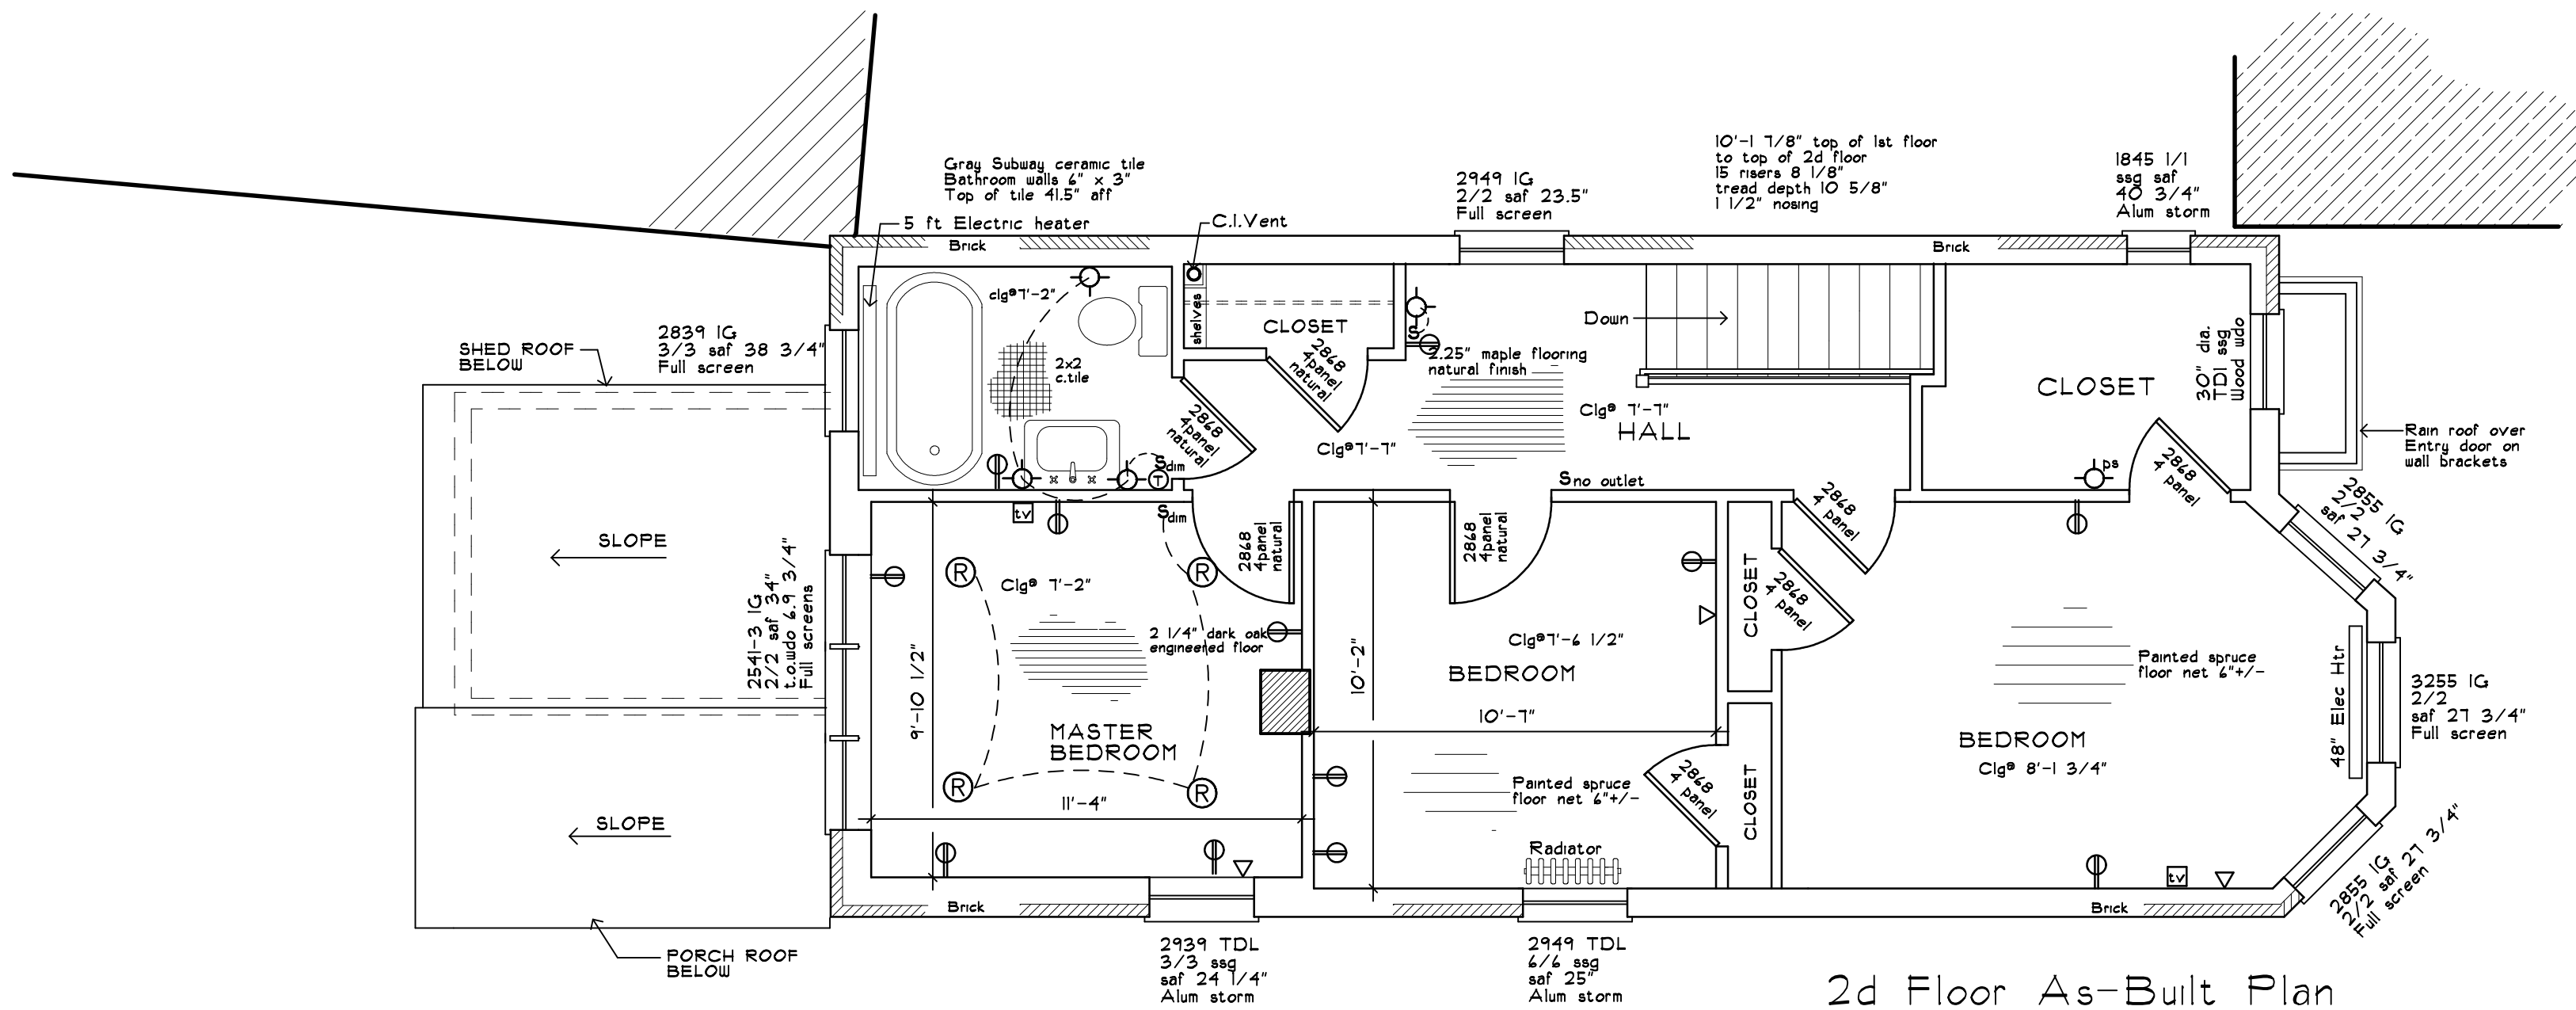

1st Floor As-Built Plan  
1/4"=1'-0"

2d Floor As-Built Plan  
1/4"=1'-0"

4 Meeting House Lane, WEST BATH, MAINE 04530  
**JAMES HOARE** Architectural Design  
 Phone (207) 443-6257 cell 151-2134

REVISIONS

ALEX FISHER RESIDENCE  
 67 HIGH STREET  
 PORTLAND, MAINE

DRAWINGS THIS SHEET  
 As-Built First Floor Plan  
 As-Built 2d Floor Plan

DATE	
Number	
Drawn By	JH
Checked By	

AB-2