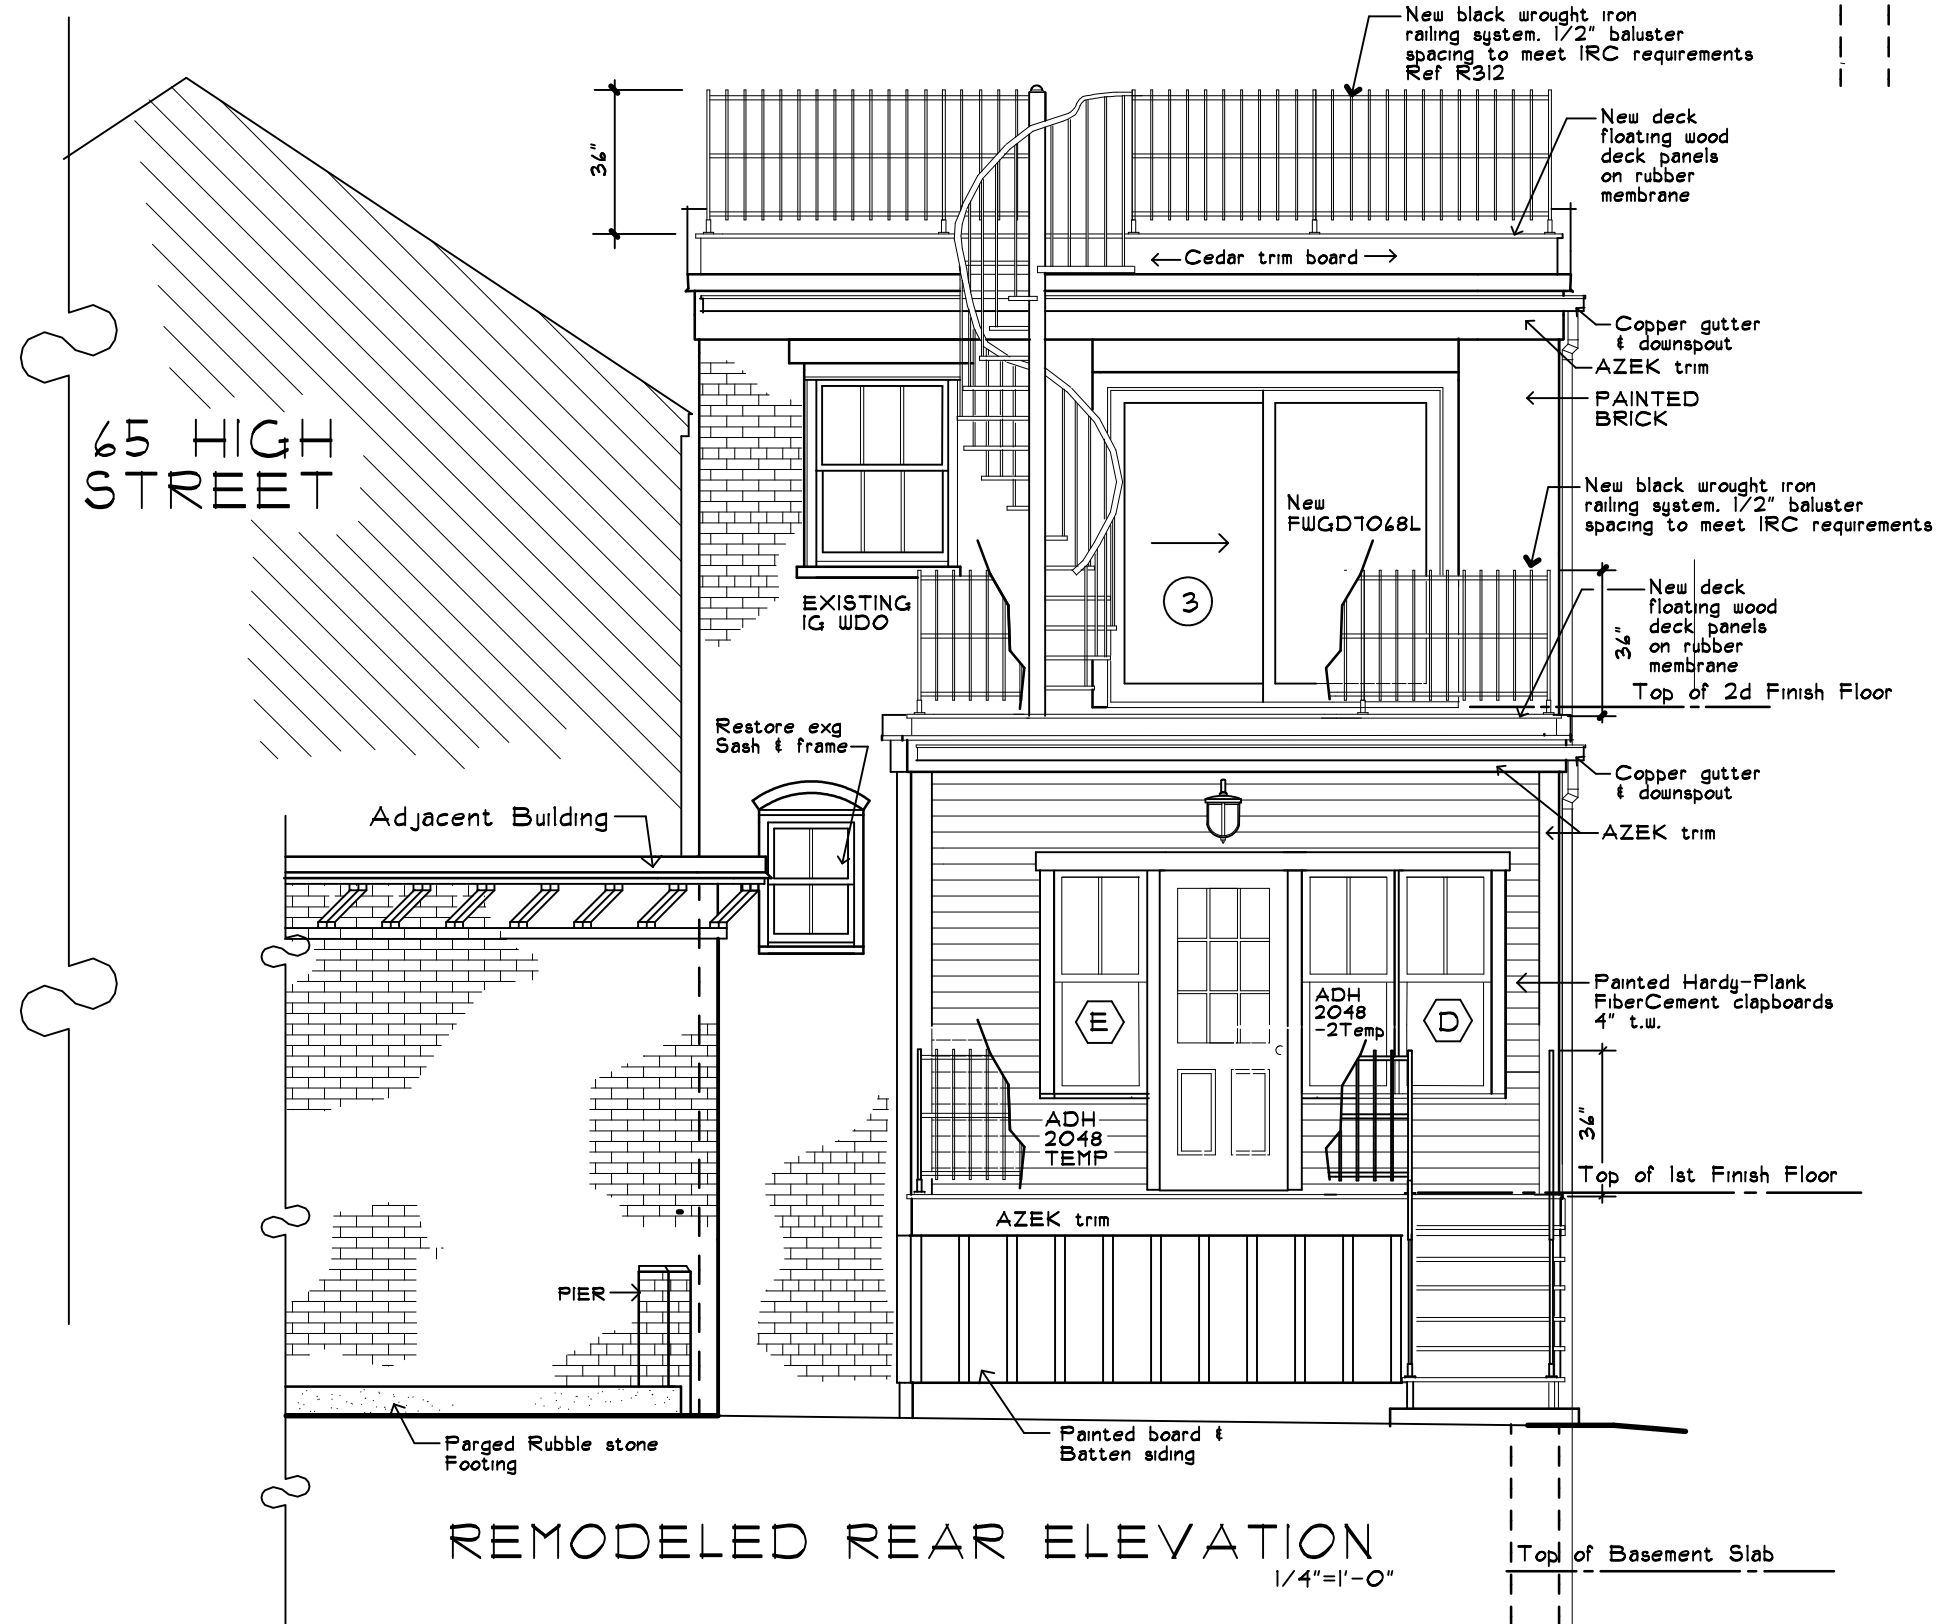

ONE HOUR RATED WALL ASSEMBLY  
1/2"=1'-0"

6 Meeting House Lane, WEST BATH, MAINE 04530  
JAMES HOARE Architectural Design  
Phone (201) 443-6251 cell 151-2134

REVISIONS

--	--

ALEX FISHER RESIDENCE  
67 HIGH STREET  
PORTLAND, MAINE

Remodeled Elevations

DRAWINGS THIS SHEET

DATE	
Number	
Drawn By	JH
Checked By	

8/3/2012

A-6