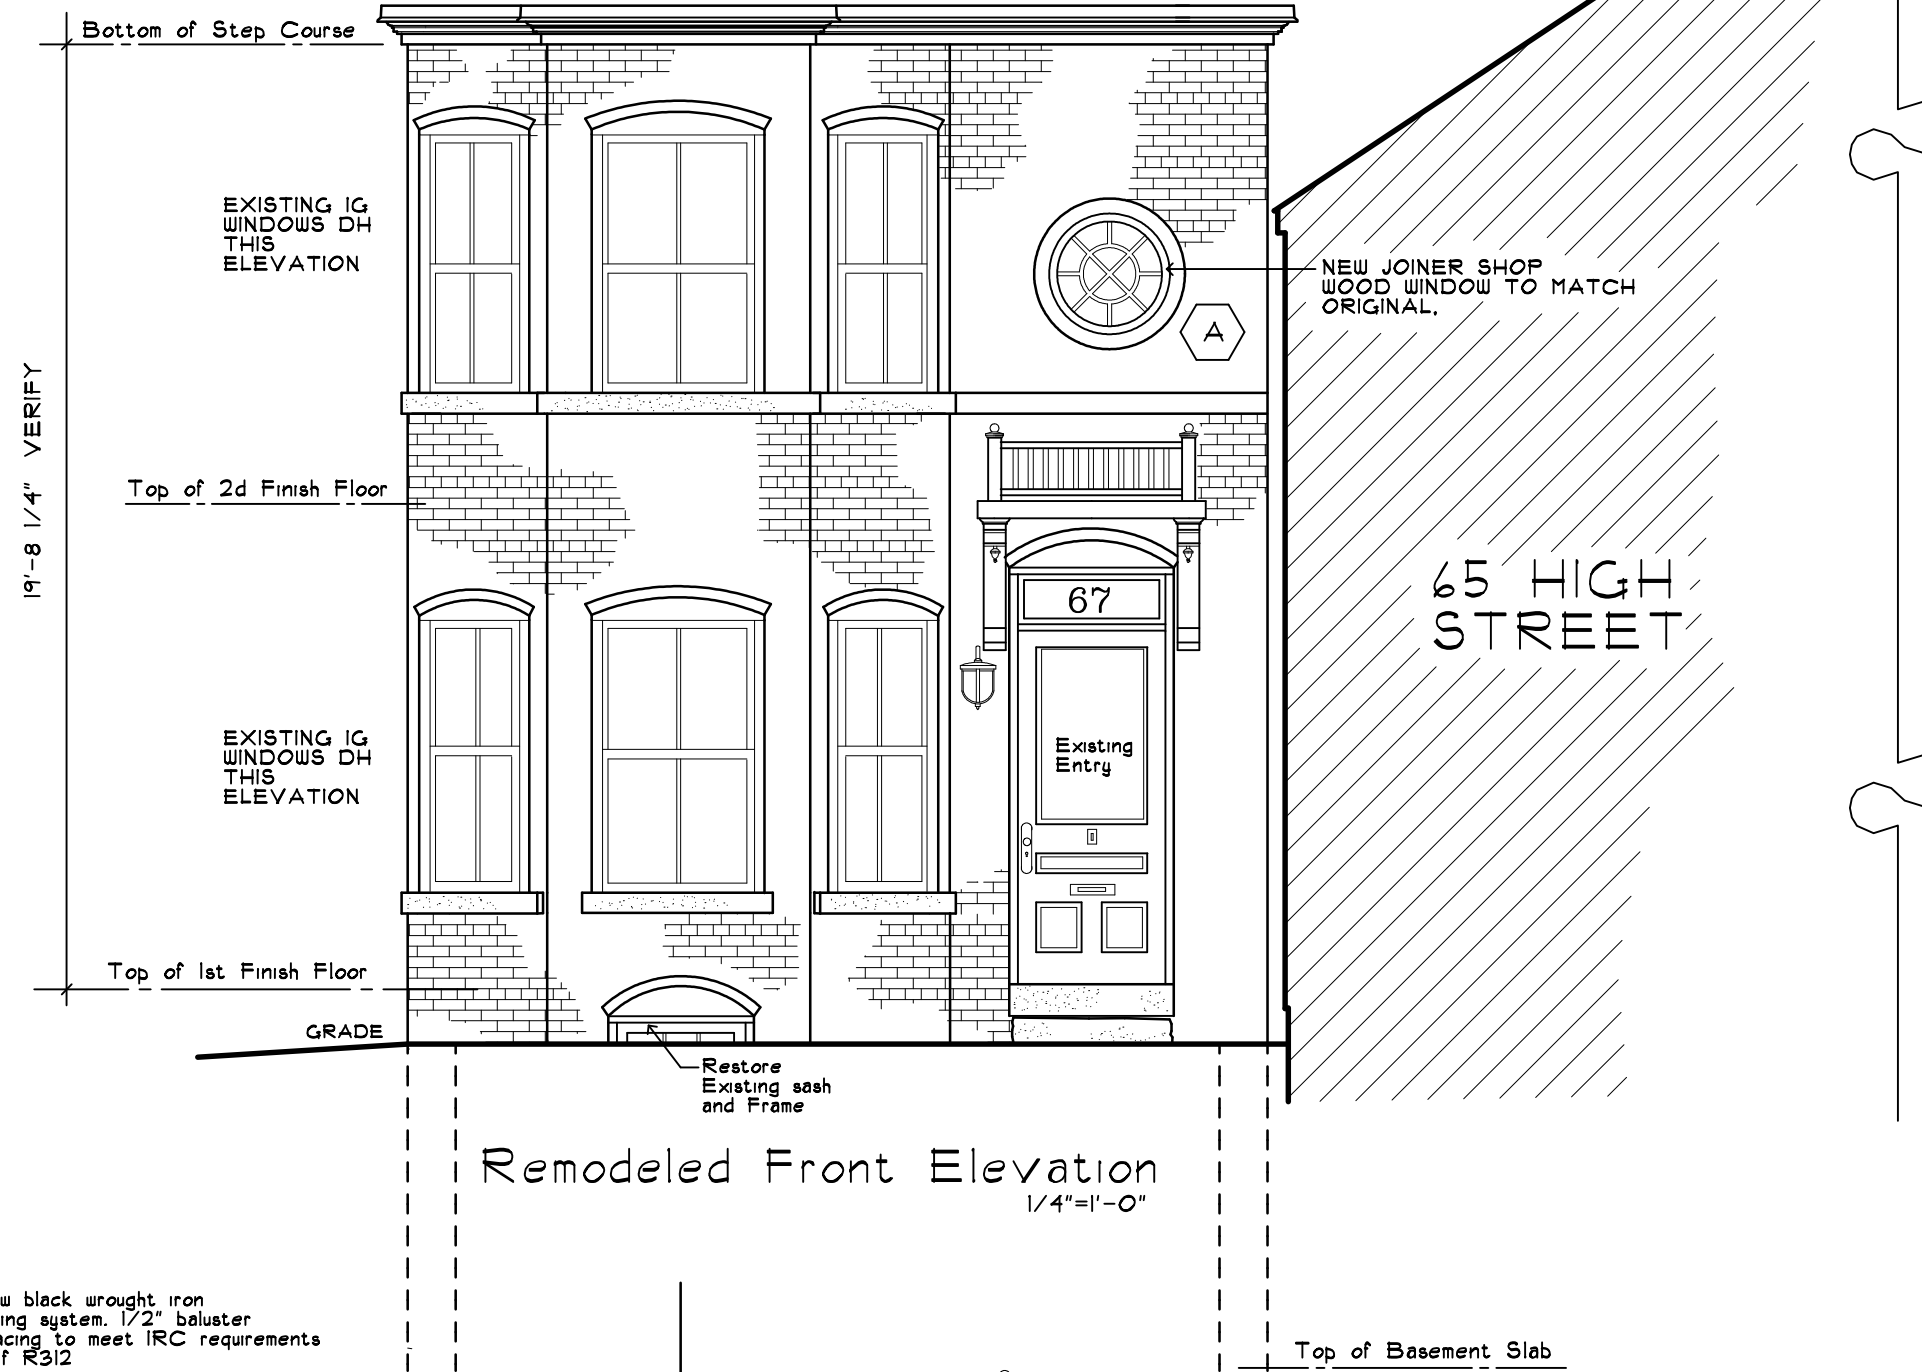

ONE HOUR RATED WALL ASSEMBLY  
1/2"=1'-0"

6 Meeting House Lane, WEST BATH, MAINE 04530  
JAMES HOARE Architectural Design  
Phone (201) 443-6251 cell 151-2134

REVISIONS

--	--

ALEX FISHER RESIDENCE  
67 HIGH STREET  
PORTLAND, MAINE

Remodeled Elevations

DRAWINGS THIS SHEET

DATE	
Number	
Drawn By	JH
Checked By	

8/3/2012

A-6