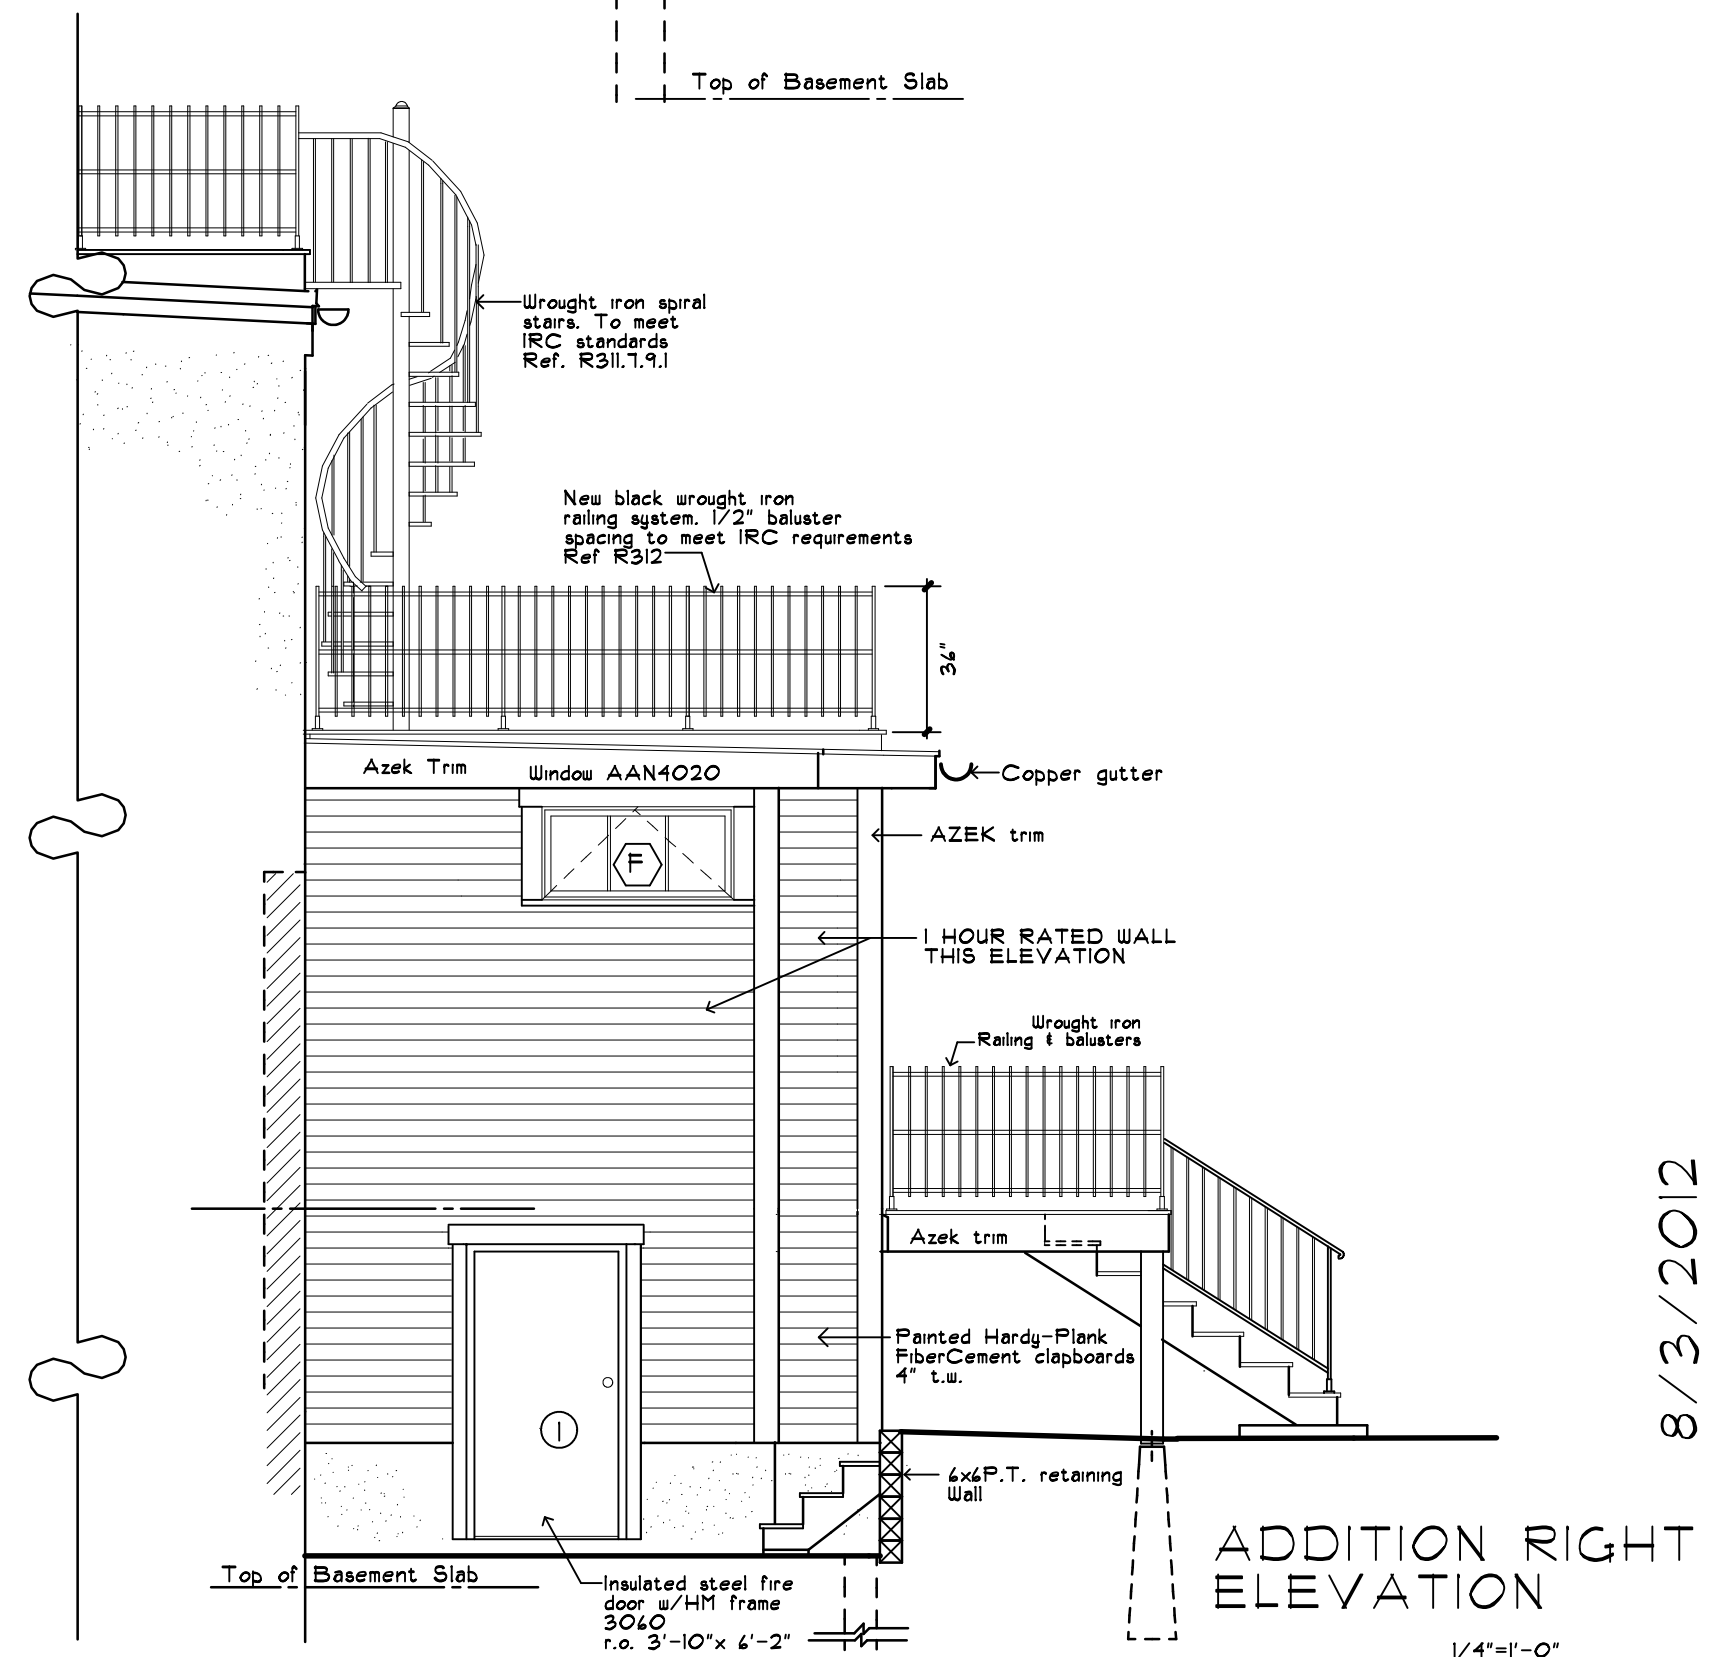

ONE HOUR RATED WALL ASSEMBLY  
1/2"=1'-0"

6 Meeting House Lane, WEST BATH, MAINE 04530  
JAMES HOARE Architectural Design  
Phone (201) 443-6251 cell 151-2134

REVISIONS

--	--

ALEX FISHER RESIDENCE  
67 HIGH STREET  
PORTLAND, MAINE

Remodeled Elevations

DRAWINGS THIS SHEET

DATE	
Number	
Drawn By	JH
Checked By	

8/3/2012

A-6