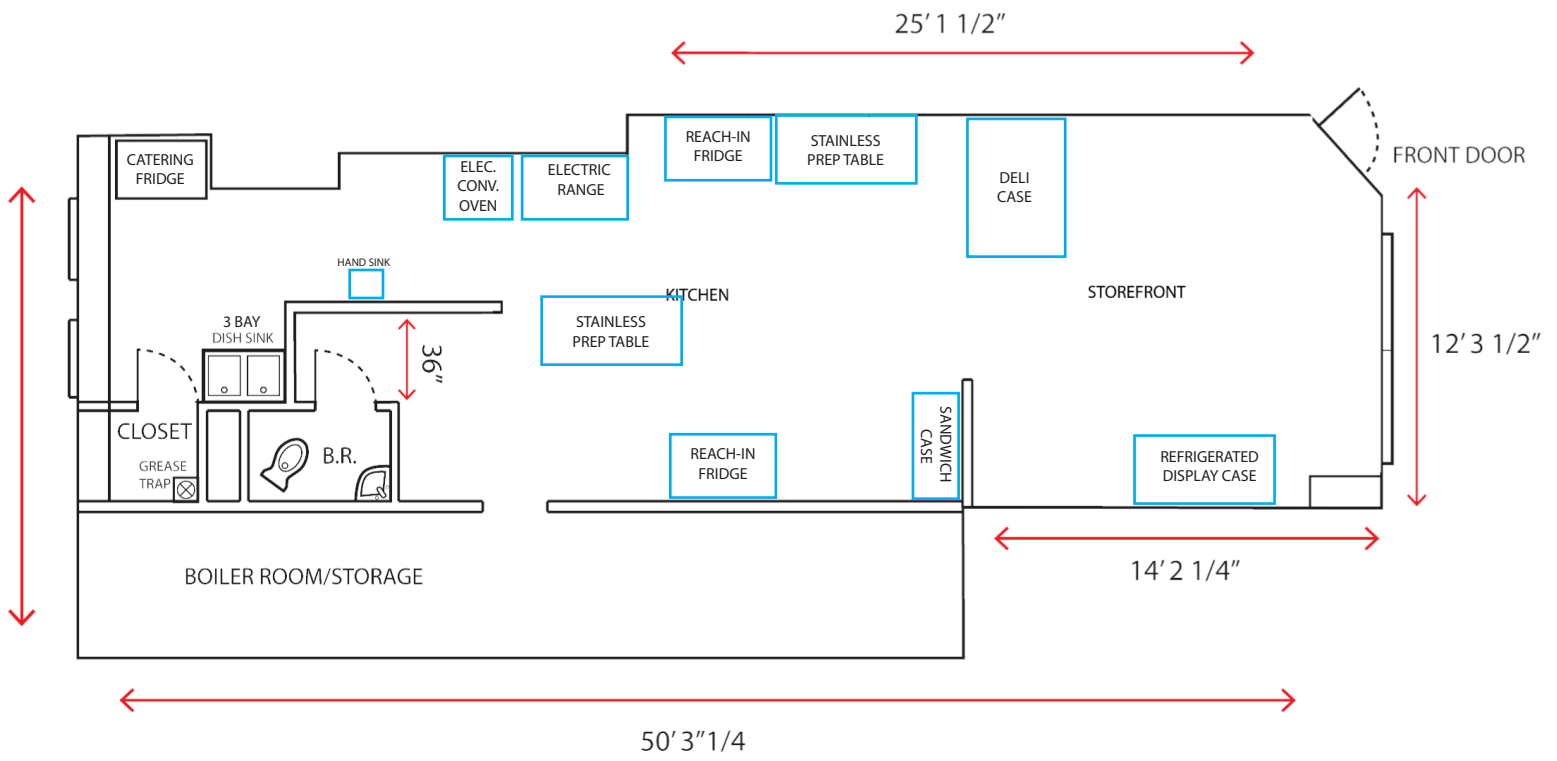

129 Spring St. Proposed Floor Plan

SCALE:
□ 2'
2'