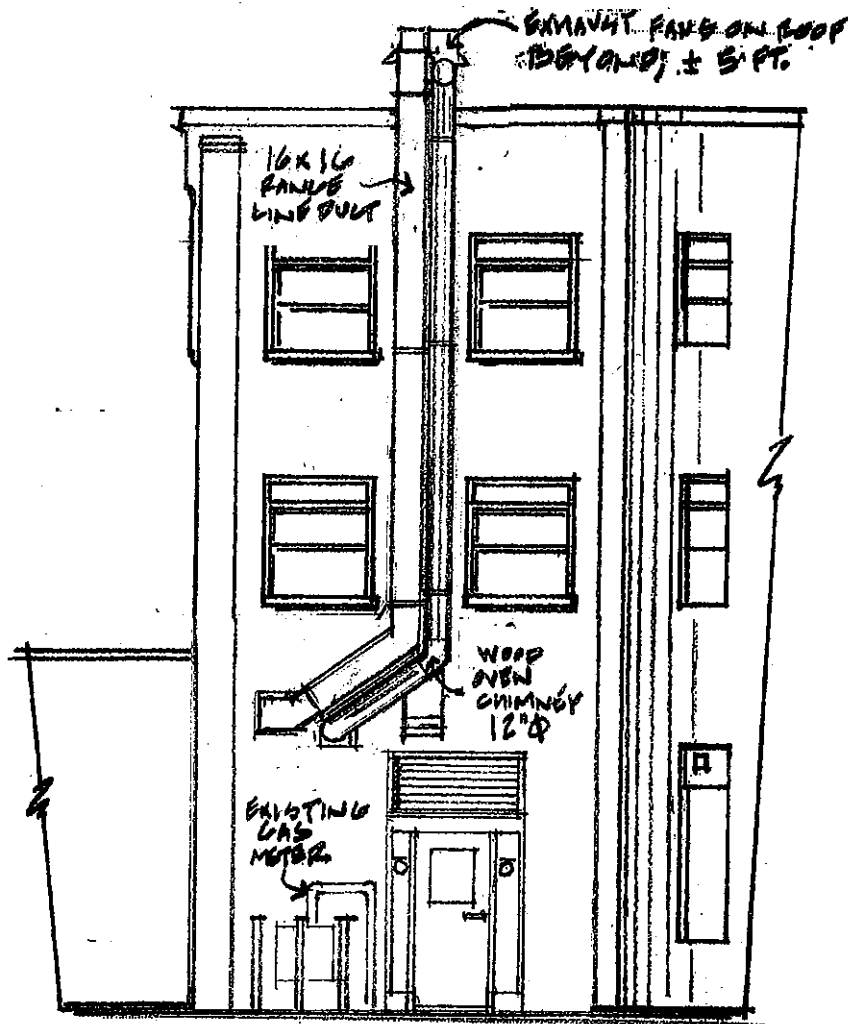

(A) DETAIL - SOUTH ENTRY DOOR - REVISED

1/4" = 1'-0"

618 Congress Street
Portland, Maine

Restaurant
for
Lazzari LLC

Buell Heminway

ARCHITECTS
Portland, Maine
(207) 772-8892

Date: MARCH 1, 2017
Scale: SHOWN
Drawn By: POWELL
Date/Revisions:

Title:

PART SOUTH
ELEVATION
+ DETAIL
REVISED ①
DRAWING A-B

① PART SOUTH ELEVATION ~ KITCHEN VENTING - REVISED
SEE DETAIL (A) (REVISED) ABOVE

1/8" = 1'-0"