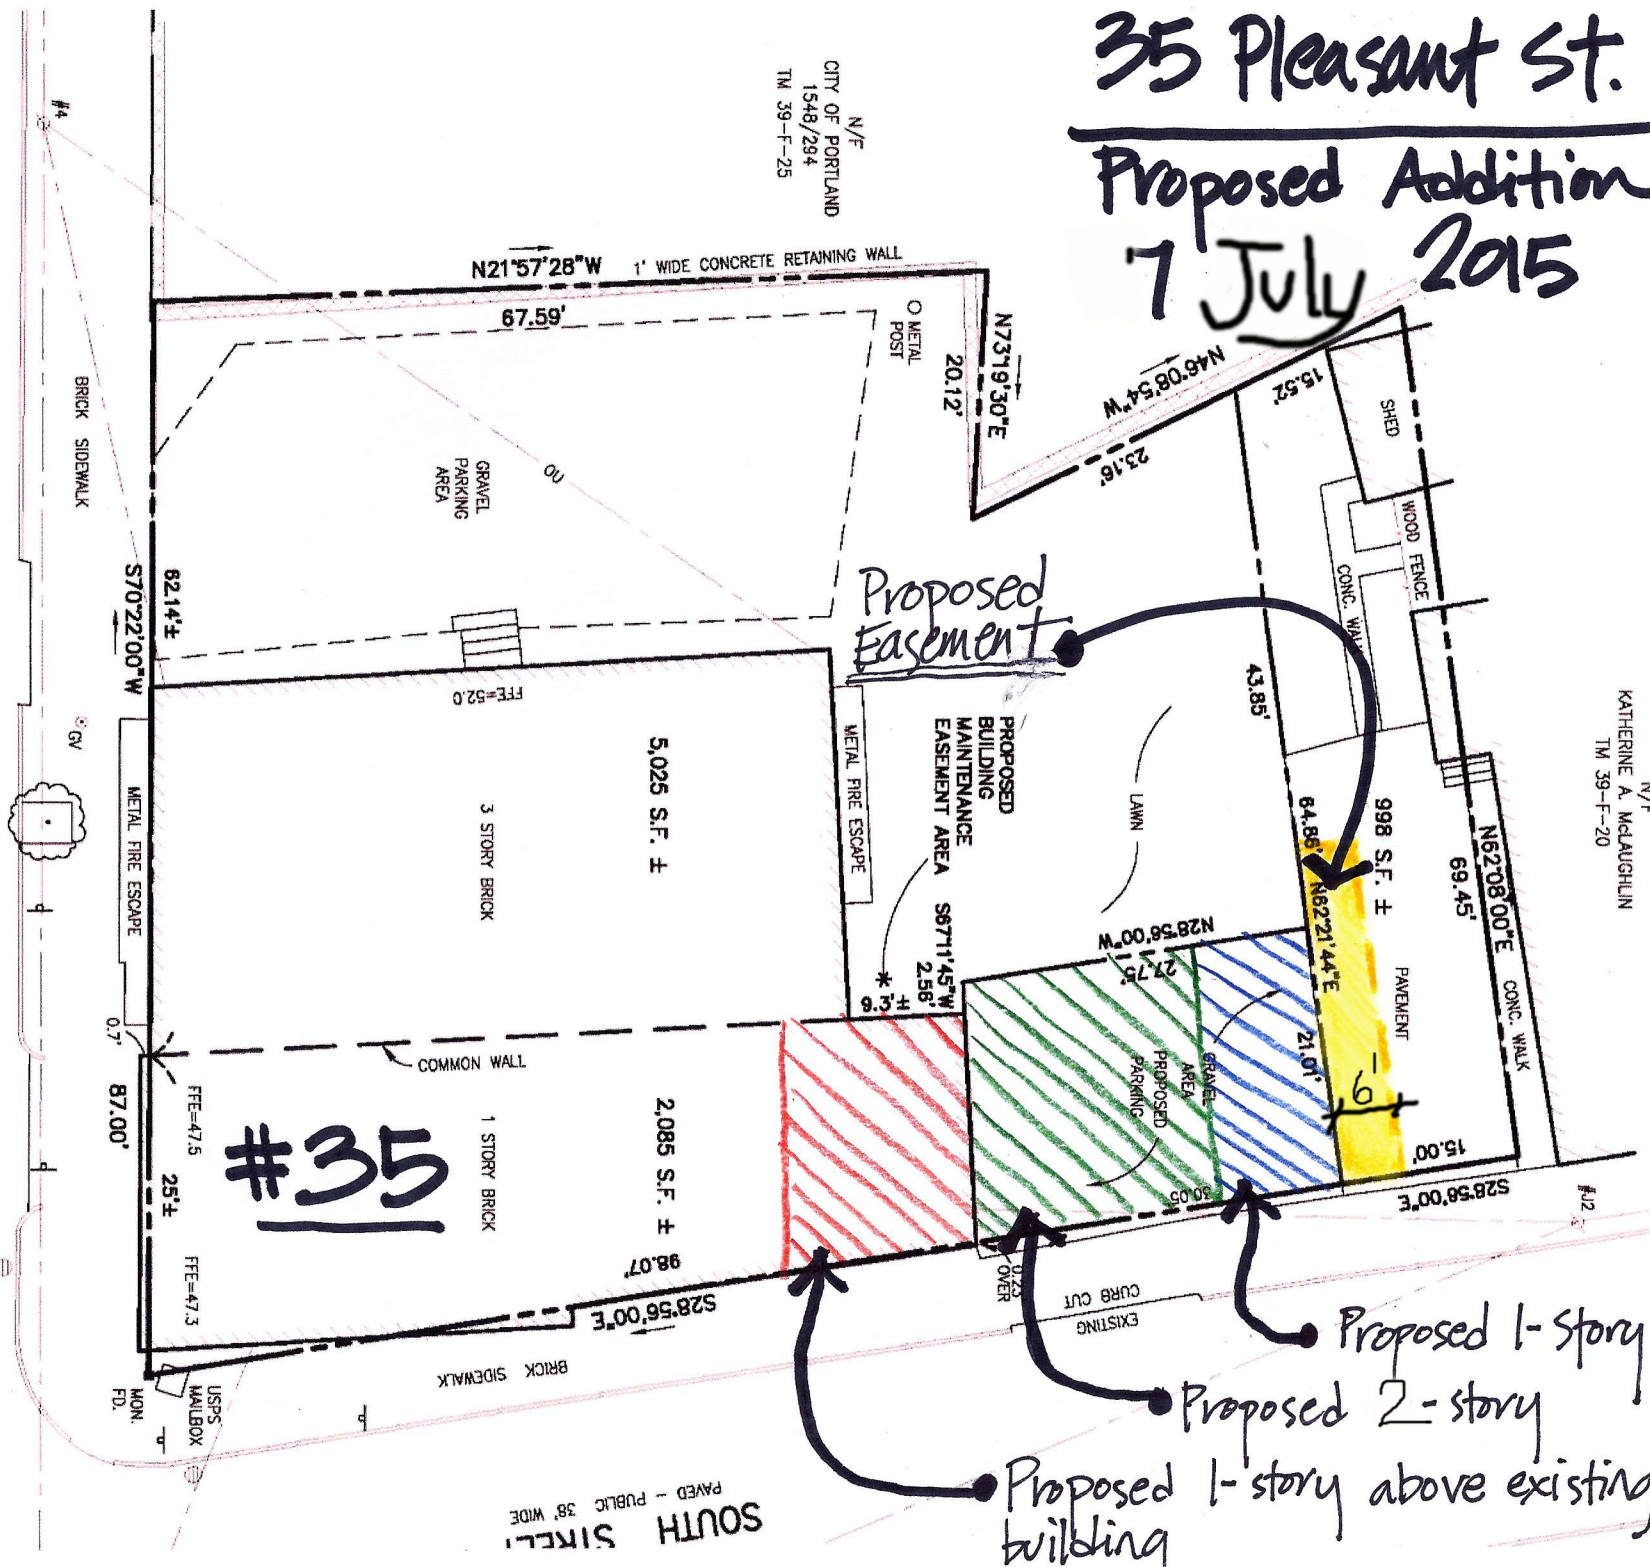

35 Pleasant St.

Proposed Addition

7 July 2015

N/F
CITY OF PORTLAND
1548/284
TM 39-F-25

N/F
KATHERINE A. MCLAUGHLIN
TM 39-F-20

#35

PLEASANT STREET
PAVED - PUBLIC 49.5' WIDE

SOUTH STREET
PAVED - PUBLIC 38' WIDE