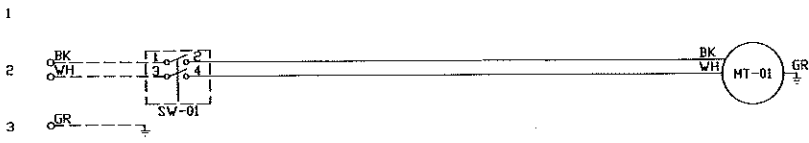

Exhaust Fan Wiring

JOB 2850684 - Arterisla r.1

DRAWING NUMBER EXH2850684-1

SHIP DATE 12/5/2016

MODEL NCA24HPPA

Installed Options

Component Identification

Label	Description	Location
MT-01	Fan Motor	E28
SW-01	Main disconnect switch	E20

MOTOR INFO  
EXHAUST 3HP-230V-1P-17.0FLA

ELECTRICAL INFORMATION  
MOTOR/CTRL MCA: 21.3A  
MOTOR/CTRL MDP: 33A

NOTES  
----- DENOTES FIELD WIRING  
————— DENOTES INTERNAL WIRING

WIRE COLOR  
BK - BLACK YW - YELLOW  
BL - BLUE GR - GREEN  
BR - BROWN GY - GRAY  
OR - ORANGE PR - PURPLE  
RD - RED PK - PINK  
WH - WHITE