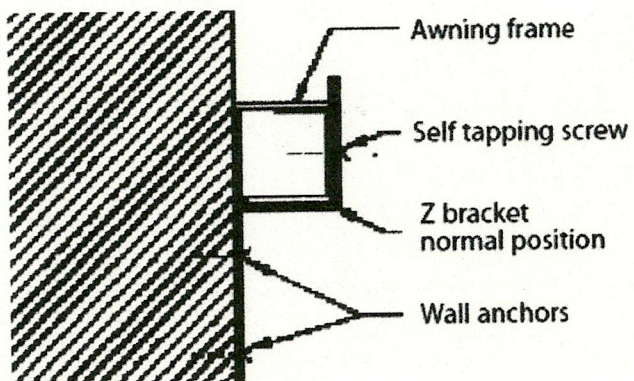

z-bracket wall attachment

**1" square
tubing. W**

**Anchor po
into morta**