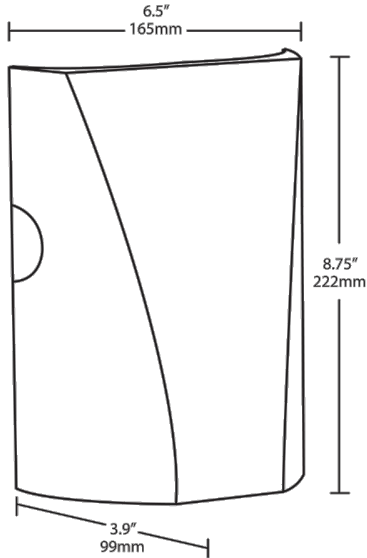

Housing:

Precision die-cast aluminum housing.

Mounting:

Heavy-duty mounting bracket with hinged housing for easy installation.

Recommended Mounting Height:

Up to 14 ft.

Lens:

Tempered glass lens.

Technical Specifications (continued)

Other

Patents:

The design of the SLIM™ is protected by patents in U.S. Pat D681,864, and pending patents in Canada, China, Taiwan and Mexico.

Optical

BUG Rating:

B1 U0 G0

Dimensions

Features

- Full cutoff, fully shielded LED wallpack
- Can be used as a downlight or uplight
- Contractor friendly features for easy installation
- 100,000-hour LED Life
- 5-Year Warranty

Ordering Matrix