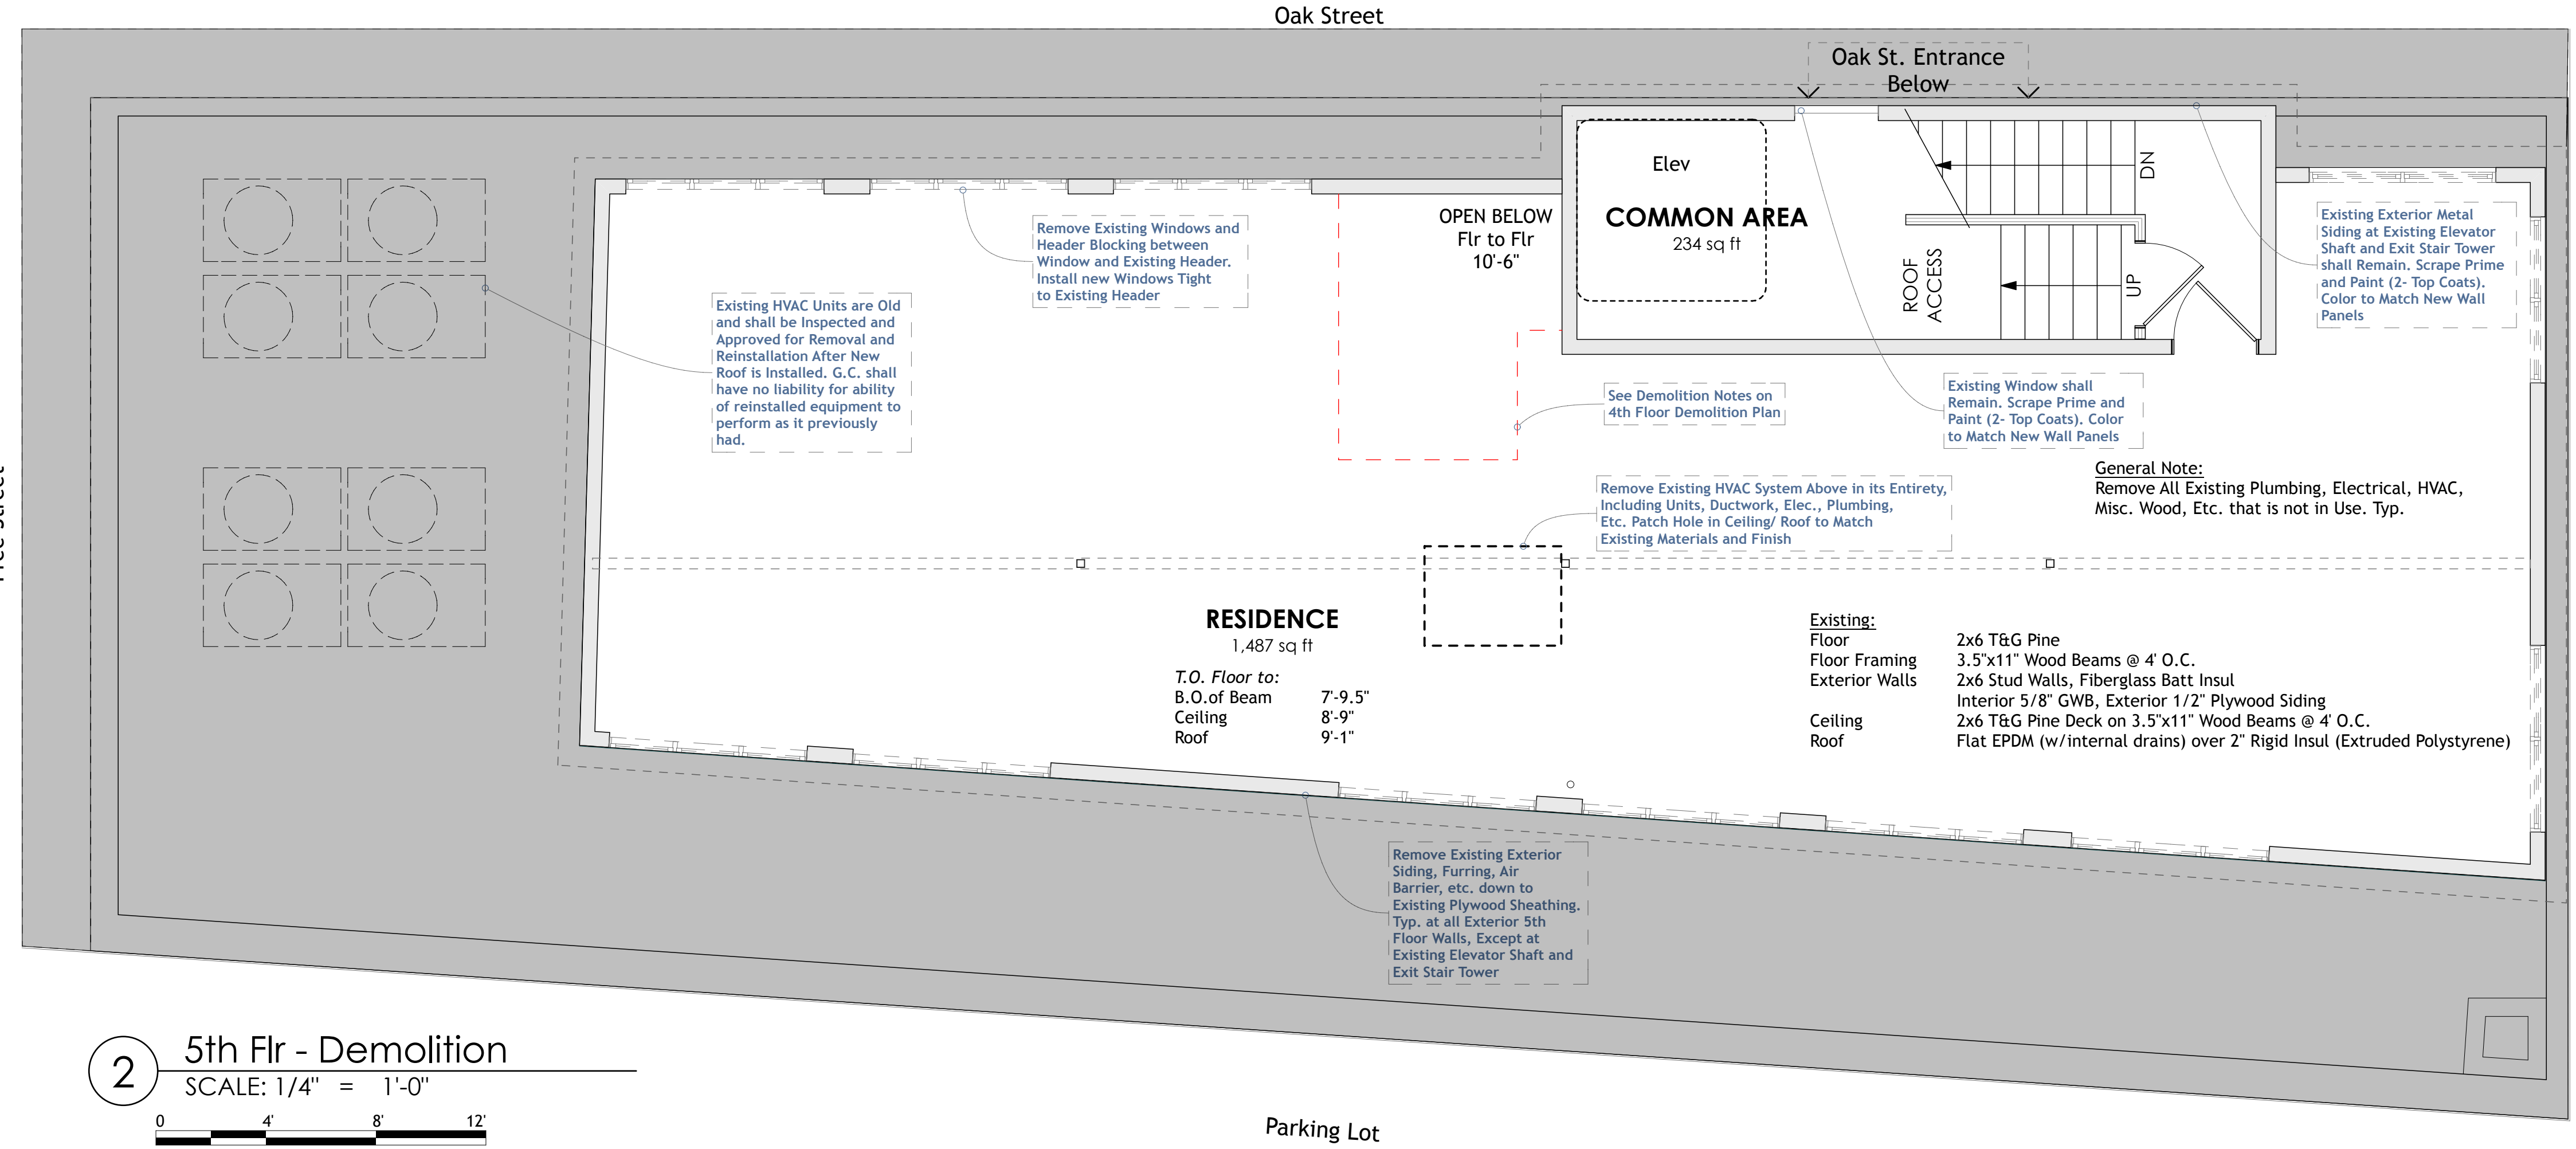

1 4th Flr - Demolition
 SCALE: 1/4" = 1'-0"
 0 4 8 12

2 5th Flr - Demolition
 SCALE: 1/4" = 1'-0"
 0 4 8 12

PERMIT SET
 5/28/15