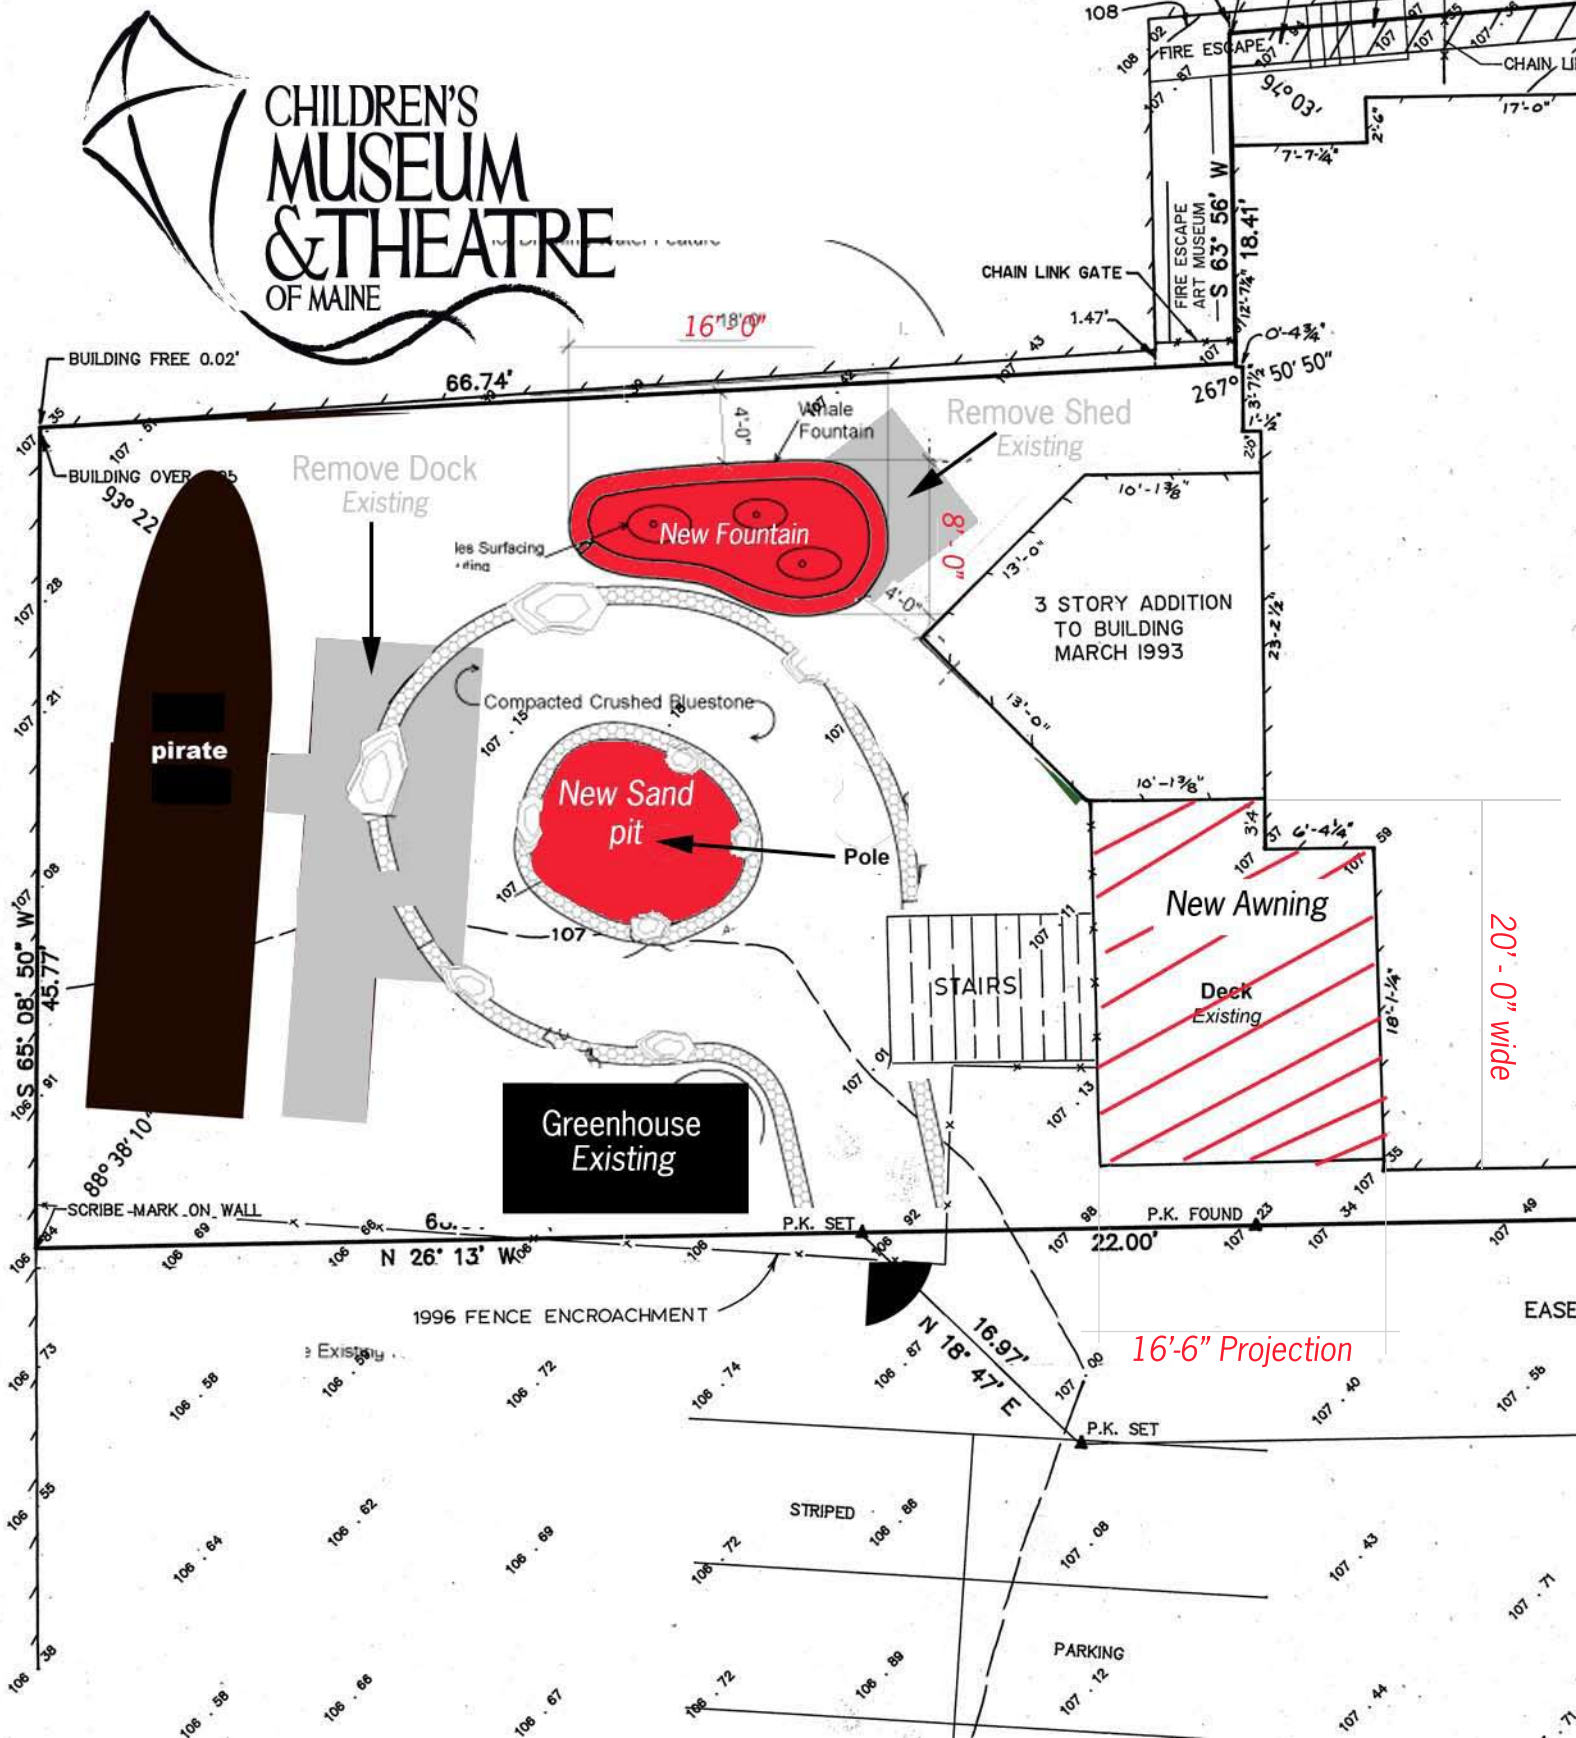

CHILDREN'S MUSEUM & THEATRE OF MAINE

PORTLAND MUSEUM OF ART

16'-6" Projection

20'-0" wide

CHAIN LINK GATE

FIRE ESCAPE
ART MUSEUM

Remove Shed Existing

Remove Dock Existing

New Fountain

New Sand pit

Greenhouse Existing

3 STORY ADDITION TO BUILDING MARCH 1993

New Awning

Deck Existing

STAIRS

STRIPED

PARKING

BUILDING FREE 0.02'

BUILDING OVER

pirate

SCRIBE-MARK ON WALL

1996 FENCE ENCROACHMENT

P.K. FOUND

P.K. SET

P.K. SET

EASEM