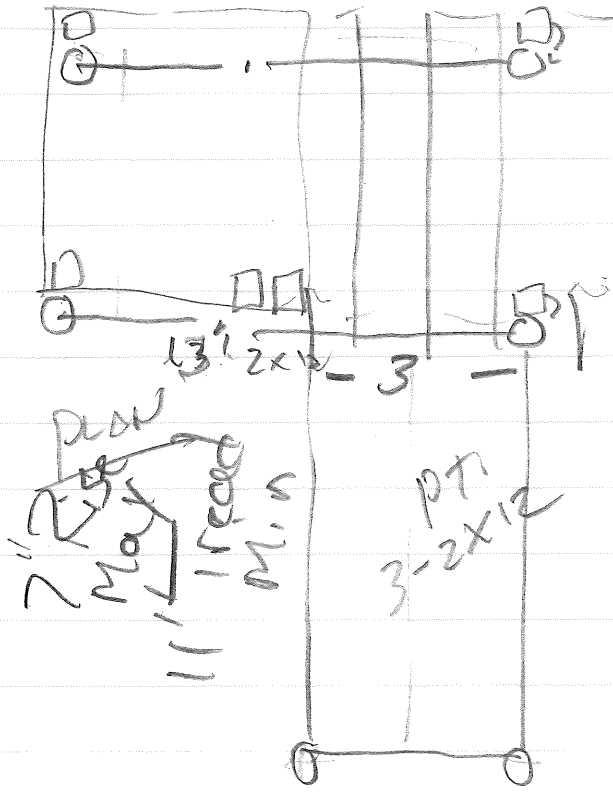

4-18" Sauna Tubes

2" Ply
11" 1x6
11" 1x6

PT 3-2x12

One

Add 612 Congress

Handwritten signature
11-7-16