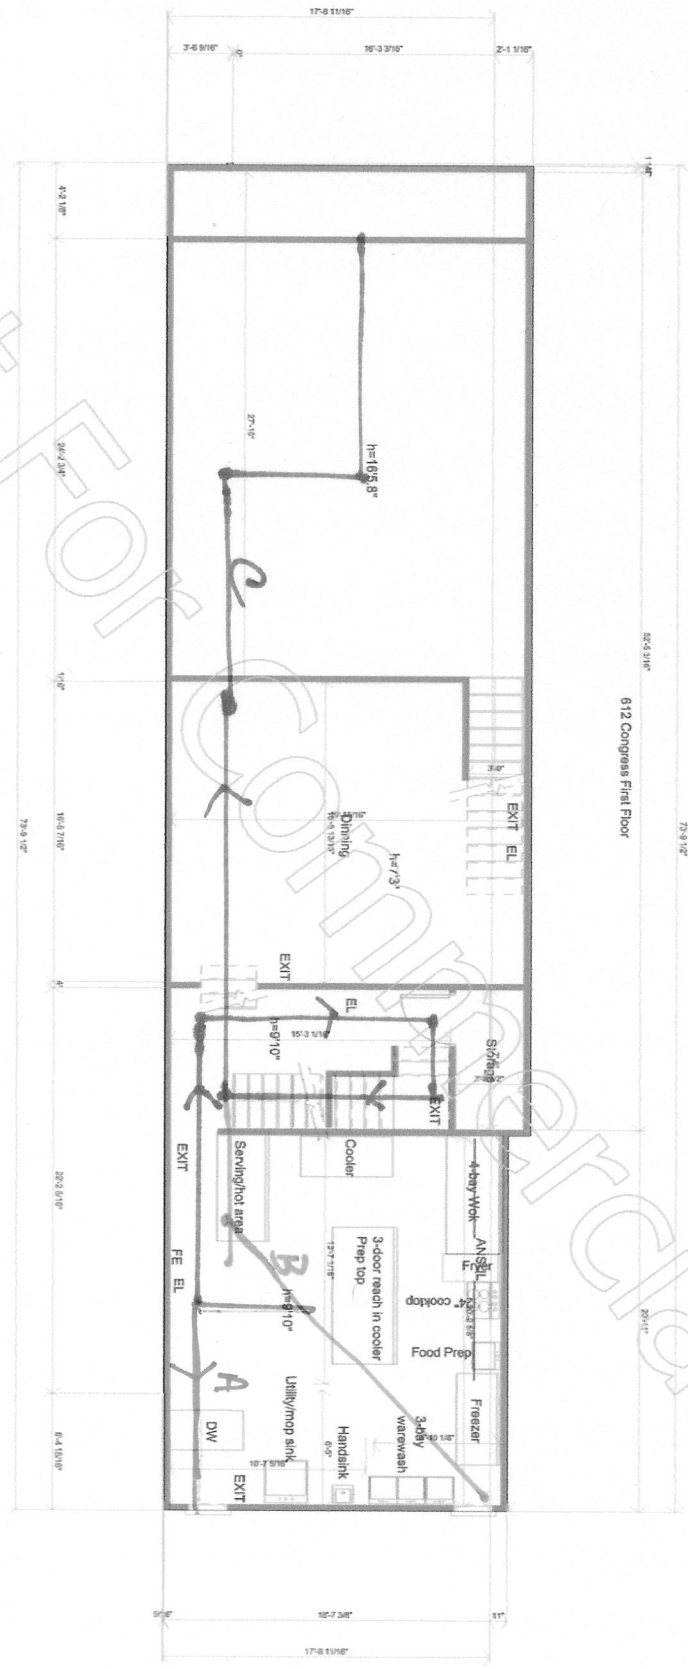

612 Congress First Floor

- All ceiling rated at 2 hour burn.
- All exterior walls rated at 2 hour burn.
- New interior walls rated at 1/2 burn.
- Eggs
- FE-S10 Type K fire extinguisher
- EXIT- Exit Sign
- EL-Emergency lighting
- ____ANSUL____Kitchen Ansul System