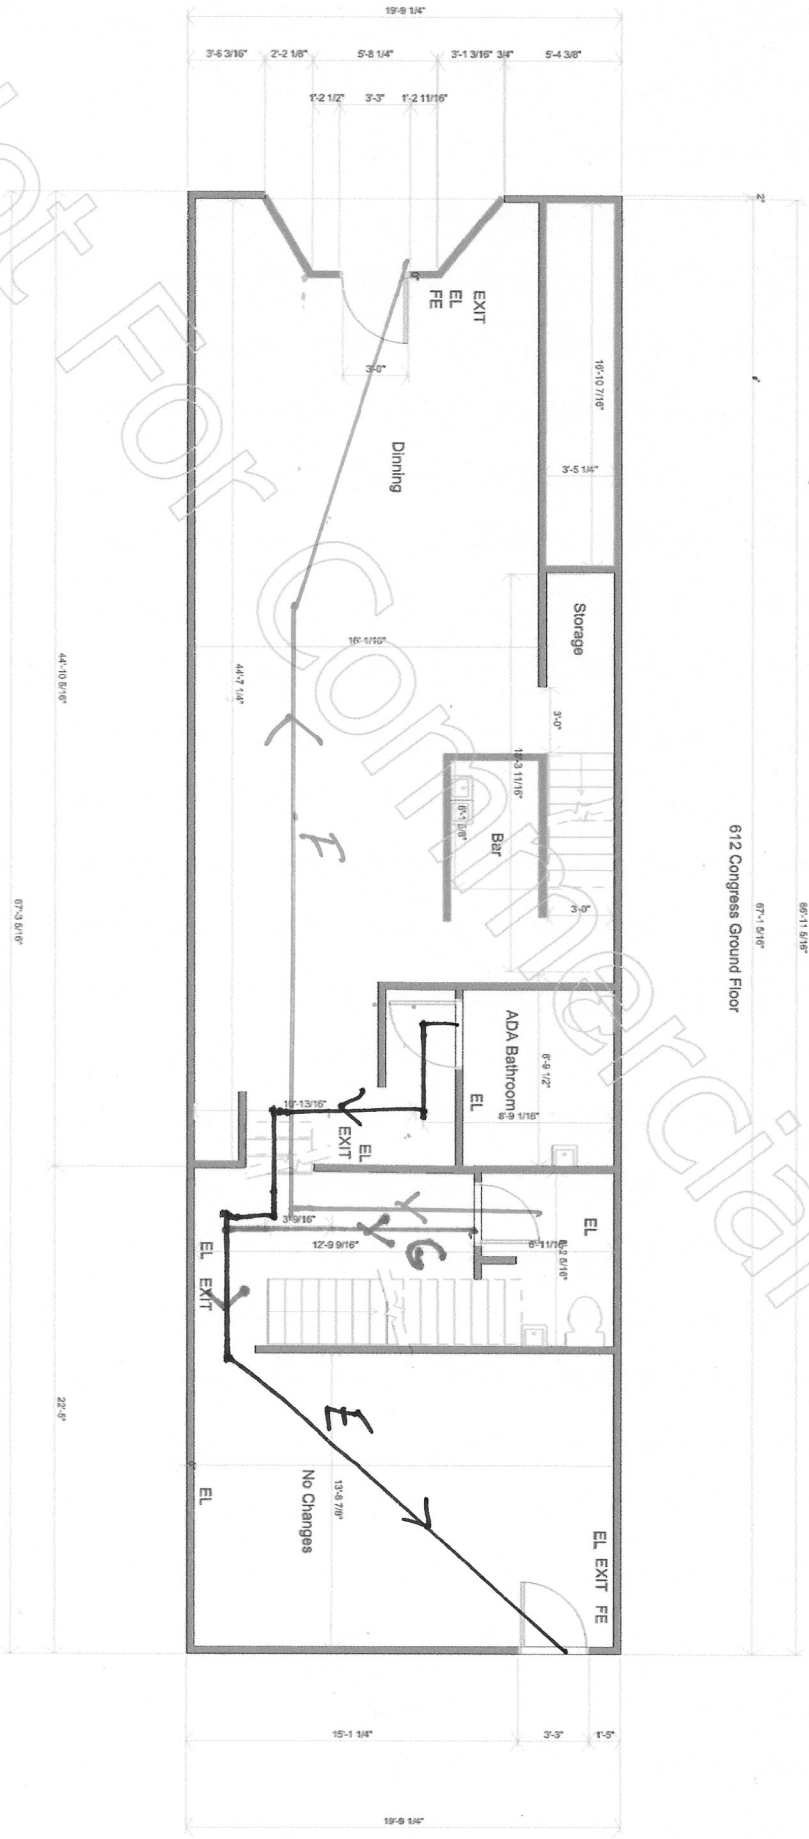

EXIT

612 Congress Ground Floor

All ceilings rated at 2 hour burn
 All exterior walls rated at 2 hour burn
 New/ Interior walls at 1/2 hour burn

FE-5B Type K Fire Extinguisher
 EXIT - Exit sign
 EL - Emergency lighting

Egress