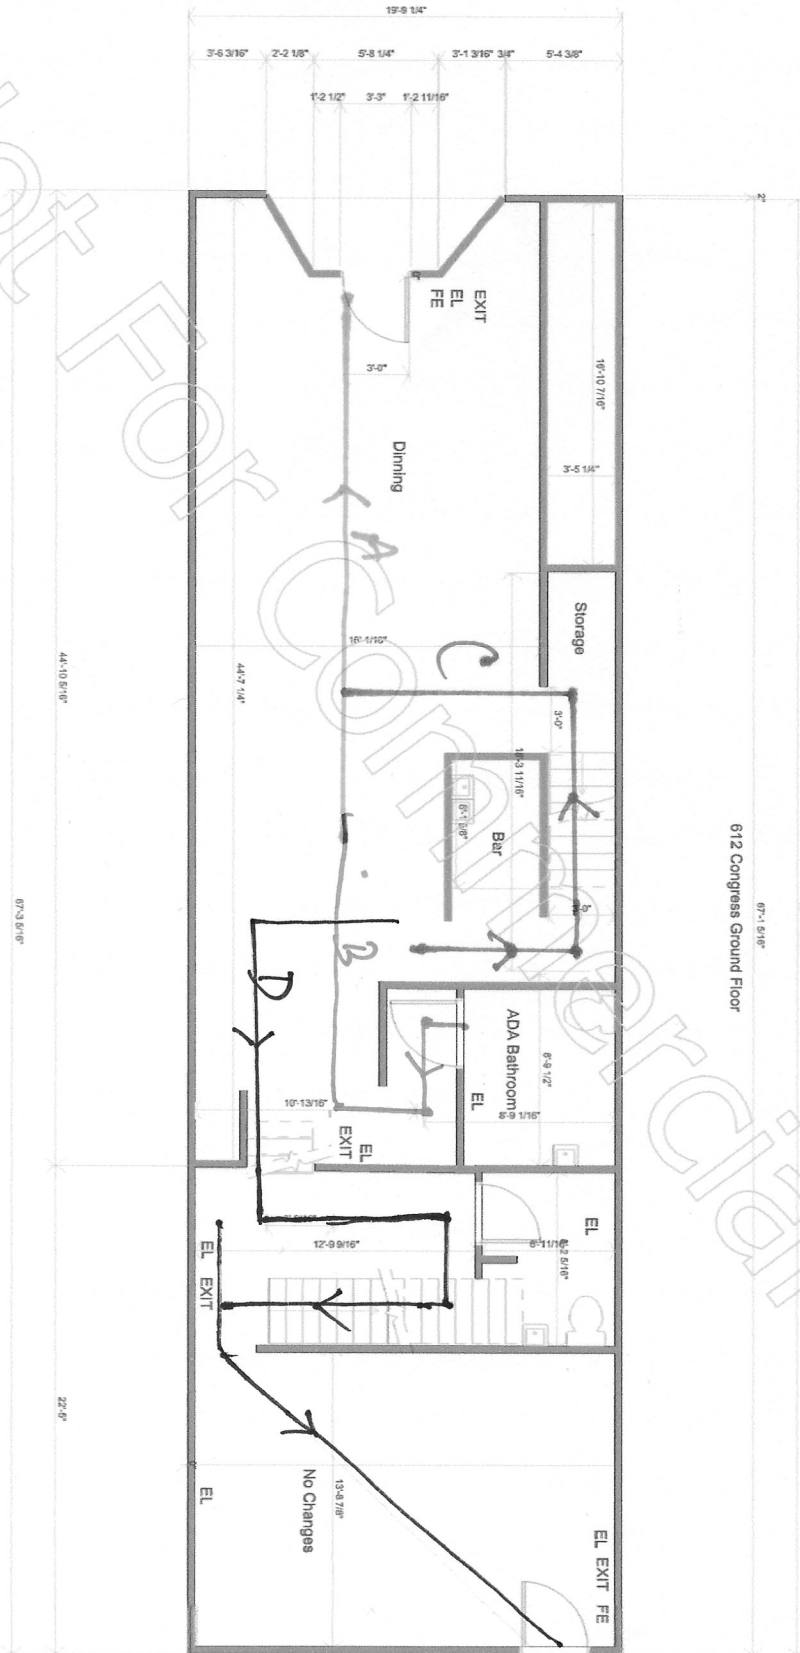

612 Congress Ground Floor

EXIT

All ceilings rated at 2 hour burn
 All exterior walls rated at 2 hour burn
 New interior walls at 1/2 hour burn

FE-5lb Type K Fire Extinguisher
 EXIT - Exit sign
 EL - Emergency lighting

Egress

Use