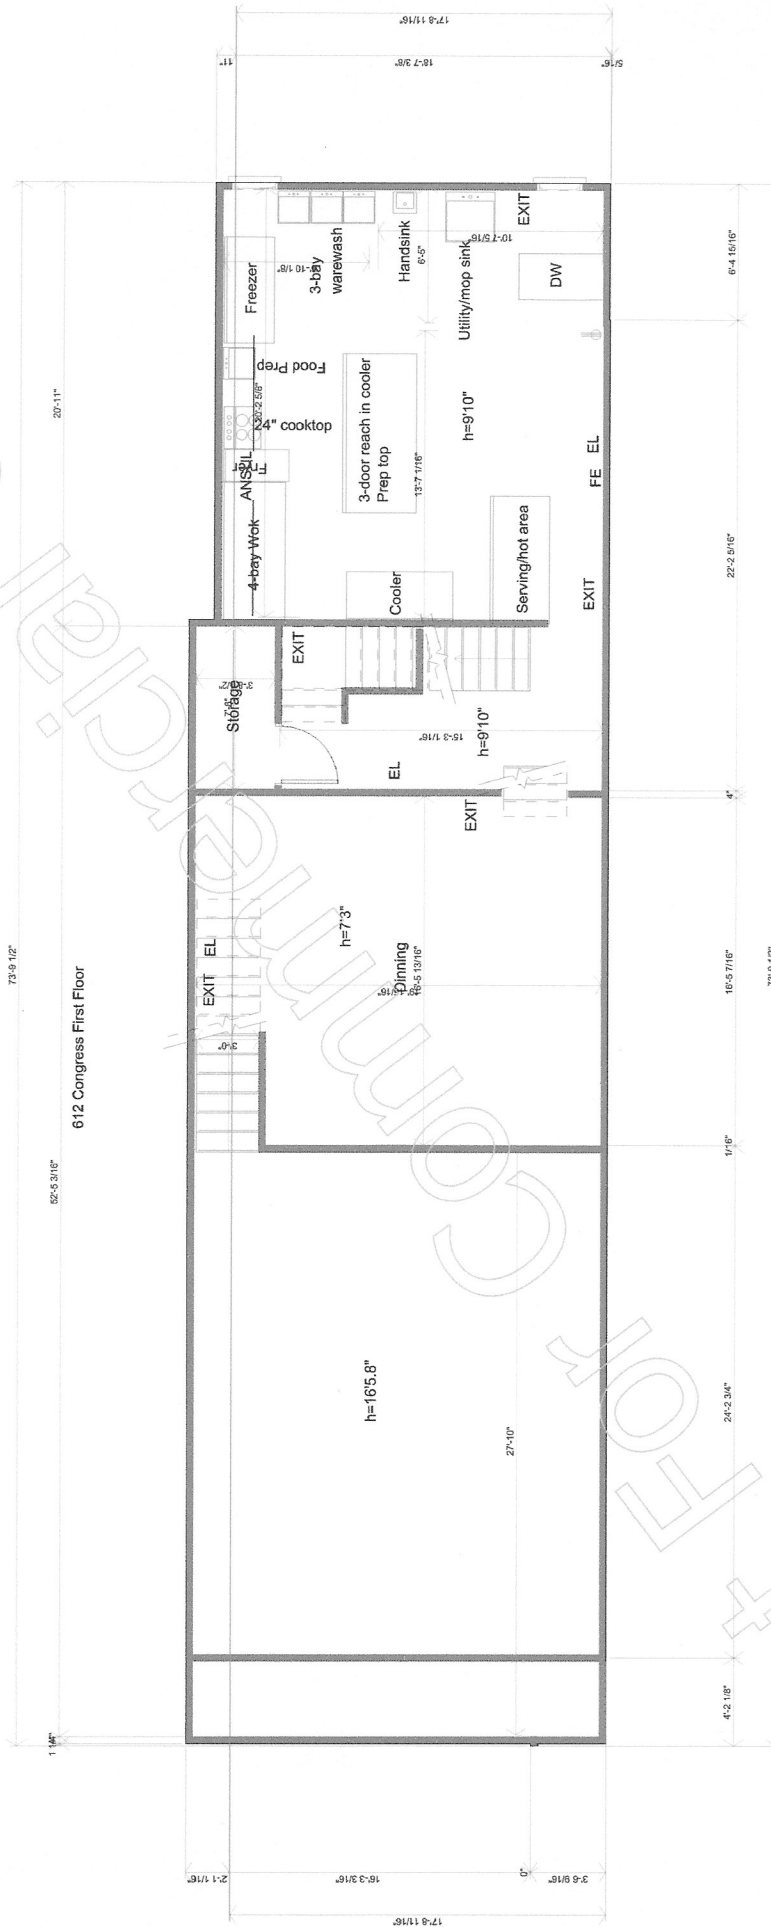

ASUCR

FORNOT

⬤ = 220V Single outlet