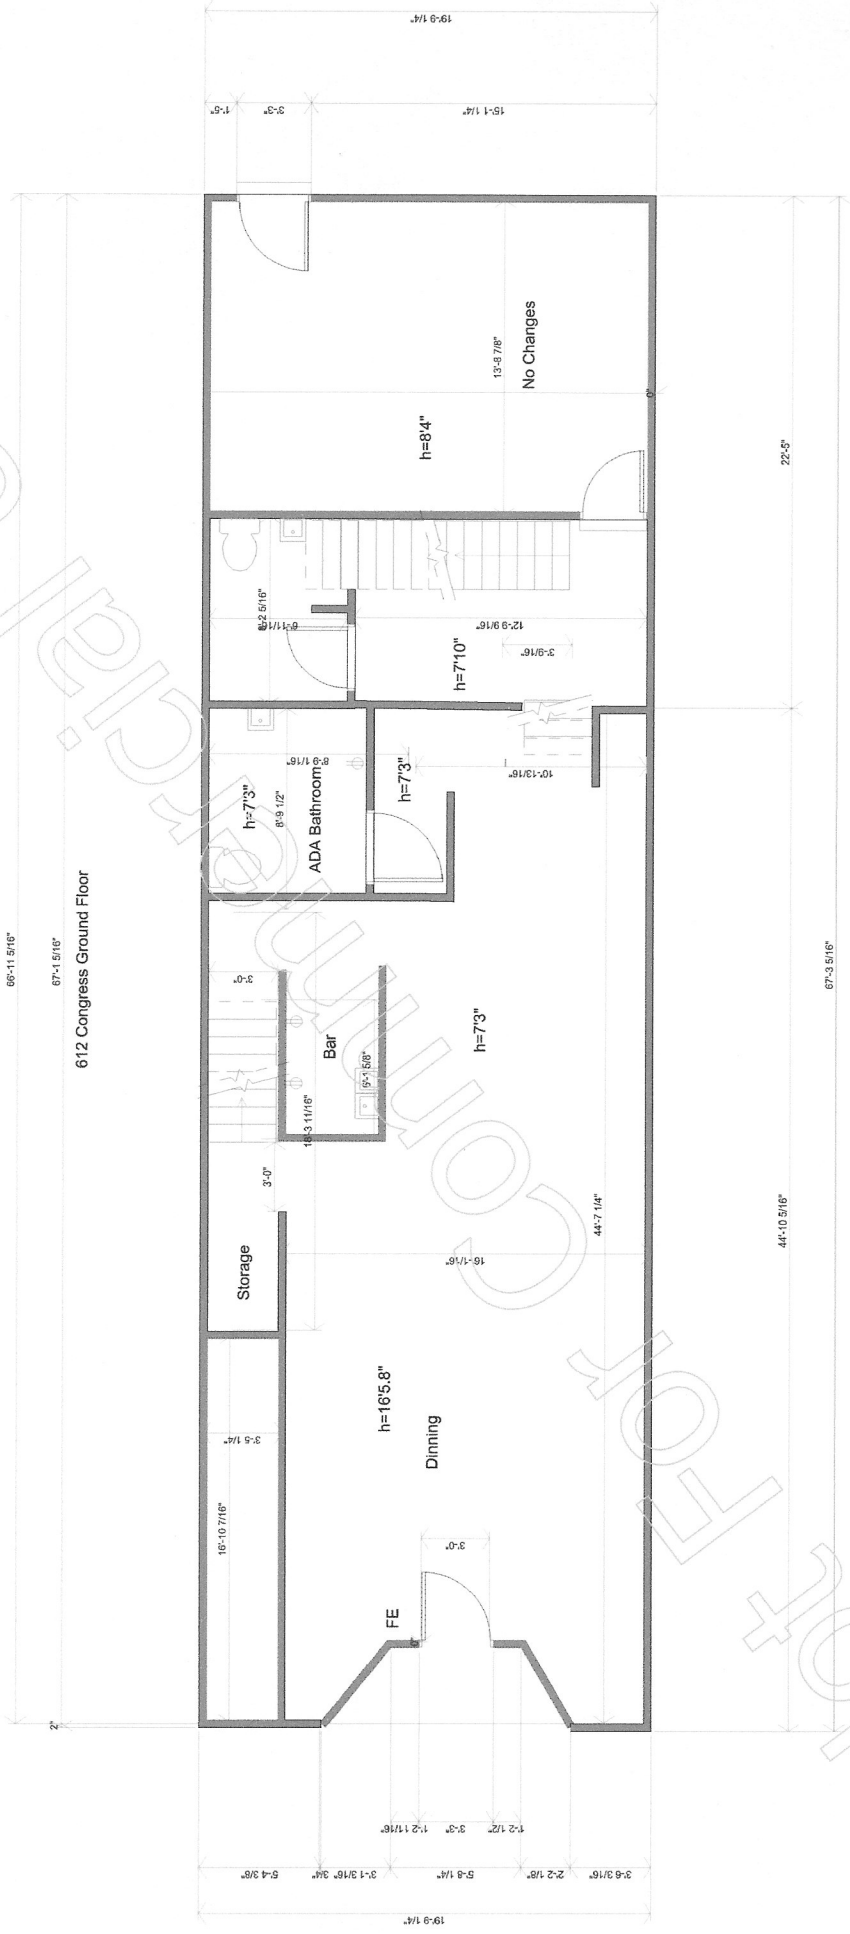

es
Crystal
Floor

⊕ = 120V single outlet