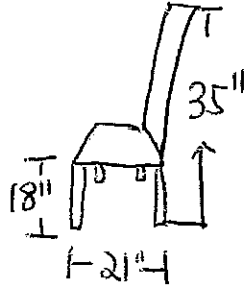

Congress St

Congress St.

Barrier Solution:

Heartwood Barrel table  
with plants & flowers.

Size: 96" x 70"

96" x 70"

location: within lot line.