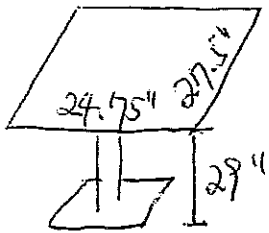

Congress St

Congress St.

Barrier Solution:

Heartwood Barrel table  
with plants & flowers.

Size: 96" x 70"

96" x 70"

location: within lot line.