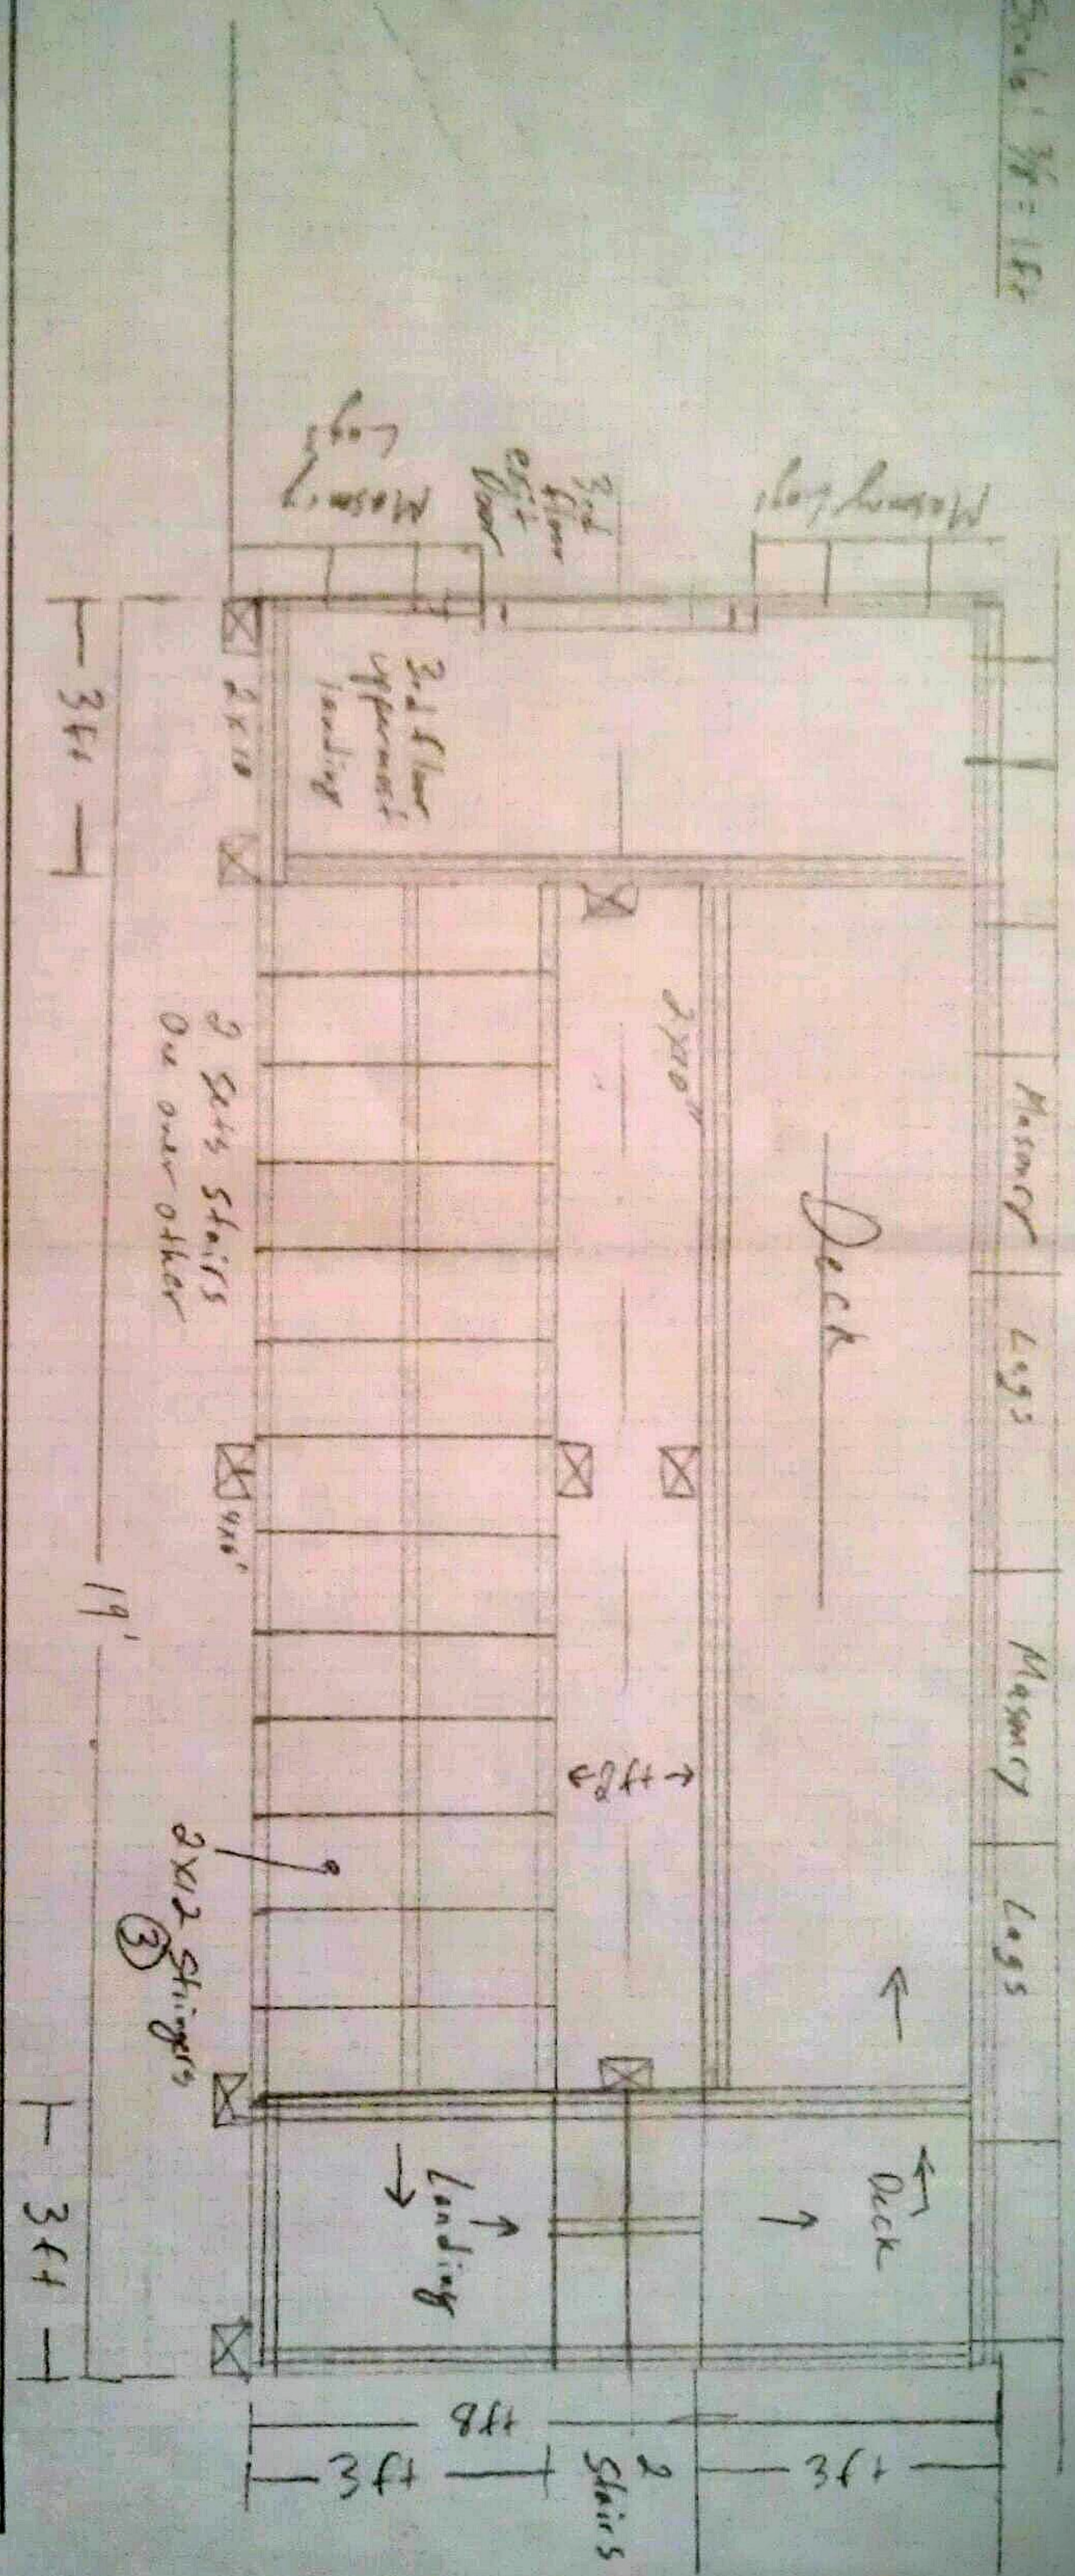

Scale: 3/8" = 1 ft

Top View 110'11/2 High St. Fire Stairs

Scale: 1/8" = 1 ft

Frost Post Schedule top view