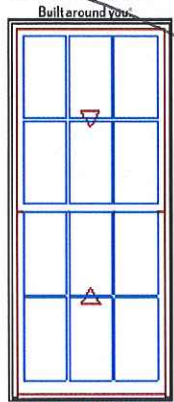

RO 36 1/8" X 80 3/4"
Performance Information
U-Factor: 0.3
Solar Heat Gain Coefficient: 0.27
Visible Light Transmittance: 0.46
Condensation Resistance: 55
CPD Number: MAR-N-425-09730-00001
ENERGY STAR: NC
Performance Grade
Licensee #1127
AAMA/WDMA/CSA/101/ I.S.2/A440-08
LC-PG50 1149X2223 mm (45.25X87.5 in)
LC-PG50 DP +50/-50
FL17635

Ebony Clad Ext - Bare Pine Int
Ogee Interior Glazing Profile
Beige Interior Weatherstrip Package
Black Exterior Weatherstrip Package
White Sash Lock
Half Screen
Charcoal Hi-Transparency Fbrgls Mesh 39.48
Ebony Surround
4 9/16" Jamb
Loose Installation Brackets

Line #3	Mark Unit:	Net Price:		1,712.68
Qty: 1		Ext. Net Price:	USD	1,712.68

As Viewed From The Exterior
FS 36" X 83 1/2"
RO 37" X 84"
Performance Information
U-Factor: 0.3
Solar Heat Gain Coefficient: 0.27
Visible Light Transmittance: 0.46
Condensation Resistance: 55
CPD Number: MAR-N-425-09730-00001
ENERGY STAR: NC
Performance Grade
Licensee #1127
AAMA/WDMA/CSA/101/ I.S.2/A440-08
LC-PG50 1149X2223 mm (45.25X87.5 in)
LC-PG50 DP +50/-50
FL17635

Ebony Clad Exterior
Bare Pine Interior
Clad Ultimate Double Hung - Next Generation 1,225.76
Rough Opening 37" X 84"
Top Sash
Ebony Clad Sash Exterior
Bare Pine Sash Interior
IG
Low E2 w/Argon
Stainless Perimeter and Spacer Bar
5/8" SDL - With Spacer Bar - Stainless 223.72
Rectangular - Special Cut 3W2H
Ebony Clad Ext - Bare Pine Int
Ogee Interior Glazing Profile
Bottom Sash
Ebony Clad Sash Exterior
Bare Pine Sash Interior
IG
Low E2 w/Argon
Stainless Perimeter and Spacer Bar
5/8" SDL - With Spacer Bar - Stainless 223.72
Rectangular - Special Cut 3W2H
Ebony Clad Ext - Bare Pine Int
Ogee Interior Glazing Profile
Beige Interior Weatherstrip Package
Black Exterior Weatherstrip Package
White Sash Lock
Half Screen
Charcoal Hi-Transparency Fbrgls Mesh 39.48
Ebony Surround
4 9/16" Jamb
Loose Installation Brackets

Line #4	Mark Unit: Small	Net Price:		1,016.14
Qty: 9		Ext. Net Price:	USD	9,145.26