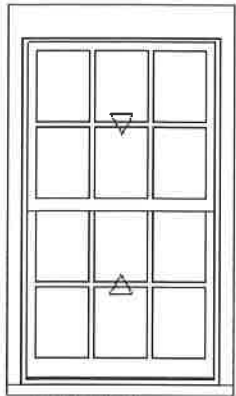

Line #1	Mark Unit:	Net Price:	
Qty: 1		Ext. Net Price:	USD
 <p>As Viewed From The Exterior</p> <p>Entered As: MO MO 41" X 68 1/4" FS 36 7/8" X 61 25/32" RO 37 7/8" X 62 9/32" Egress Information Width: 33 5/16" Height: 24 41/64" Net Clear Opening: 5.70 SqFt</p>	Primed Pine Exterior 7 Bare Pine Interior Back Prime 7 Wood Ultimate Double Hung 8: Masonry Opening w/ Subsill 41" X 68 1/4" Rough Opening w/ Subsill 37 7/8" X 62 9/32" Glass Add For All Sash/Panels..... 4 Top Sash Primed Pine Sash Exterior Bare Pine Sash Interior IG Low E1 w/Argon Black Perimeter and Spacer Bar..... 7/8" SDL - With Spacer Bar - Black..... 1 Rectangular - Special Cut 3W2H Primed Pine Ext - Bare Pine Int Putty Exterior Glazing Profile..... Ovolo Interior Glazing Profile Bottom Sash Primed Pine Sash Exterior Bare Pine Sash Interior IG Low E1 w/Argon Black Perimeter and Spacer Bar..... 7/8" SDL - With Spacer Bar - Black..... Rectangular - Special Cut 3W2H Primed Pine Ext - Bare Pine Int Putty Exterior Glazing Profile..... Ovolo Interior Glazing Profile Non Finger-Jointed Blindstop..... } Oil Rubbed Bronze Sash Lock..... } 1 /Unit Oil Rubbed Bronze Sash Lift..... } Beige Jamb Hardware Half Screen Charcoal Fiberglass Mesh Stone White Surround 4 9/16" Jamb #SHIP TOP CASING LOOSE..... } Primed Pine 6" 5/4 Flat Casing - Top..... } Primed Pine 2 1/2" 5/4 Flat Casing - Side #CASING OVERLAP ON TOP 1 15/32" & ON SIDES 1 3/4" } Primed Pine Simulated Thick Subsill..... } Non Finger-Jointed Subsill } Non Finger-Jointed Sill } No Installation Method # Non system generated Pricing		

Line #2	Mark Unit:	Net Price:	
Qty: 1		Ext. Net Price:	USD
	Primed Pine Exterior 7: Bare Pine Interior Back Prime 7: Wood Ultimate Double Hung 1: Masonry Opening w/ Subsill		

As Viewed From The Exterior