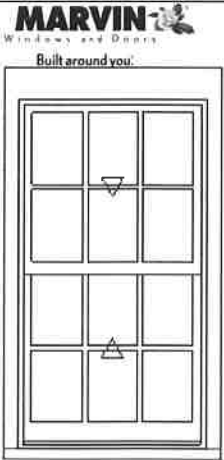

MO 40" X 72 1/4"
FS 35 7/8" X 65 25/32"
RO 36 7/8" X 66 9/32"
Egress Information
Width: 32 5/16" Height: 26 41/64"
Net Clear Opening: 5.98 SqFt

Primed Pine Sash Exterior
Bare Pine Sash Interior
IG
Low E1 w/Argon
Black Perimeter and Spacer Bar.....
7/8" SDL - With Spacer Bar - Black.....
Rectangular - Special Cut 3W2H
Primed Pine Ext - Bare Pine Int
Putty Exterior Glazing Profile.....
Ovolo Interior Glazing Profile
Non Finger-Jointed Blindstop.....
Oil Rubbed Bronze Sash Lock.....
1 /Unit Oil Rubbed Bronze Sash Lift.....
Beige Jamb Hardware
Half Screen
Charcoal Fiberglass Mesh
Stone White Surround
4 9/16" Jambs
#SHIP TOP CASING LOOSE.....
Primed Pine 6" 5/4 Flat Casing - Top..... 1
Primed Pine 2 1/2" 5/4 Flat Casing - Side
#CASING OVERLAP ON TOP 1 15/32" & ON SIDES 1 3/4".....
Primed Pine Simulated Thick Subsill.....
Non Finger-Jointed Subsill.....
Non Finger-Jointed Sill.....
No Installation Method
Non system generated Pricing

Line #4	Mark Unit:	Net Price:		
Qty: 1		Ext. Net Price:	USD	

As Viewed From The Exterior
Entered As: MO
MO 40" X 71 3/4"
FS 35 7/8" X 65 9/32"
RO 36 7/8" X 65 25/32"
Egress Information
Width: 32 5/16" Height: 26 25/64"
Net Clear Opening: 5.92 SqFt

Primed Pine Exterior 27.34
Bare Pine Interior
Back Prime .....
Wood Ultimate Double Hung.....
Masonry Opening w/ Subsill
40" X 71 3/4"
Rough Opening w/ Subsill
36 7/8" X 65 25/32"
Glass Add For All Sash/Panels.....
Top Sash
Primed Pine Sash Exterior
Bare Pine Sash Interior
IG
Low E1 w/Argon
Black Perimeter and Spacer Bar.....
7/8" SDL - With Spacer Bar - Black.....
Rectangular - Special Cut 3W2H
Primed Pine Ext - Bare Pine Int
Putty Exterior Glazing Profile.....
Ovolo Interior Glazing Profile
Bottom Sash
Primed Pine Sash Exterior
Bare Pine Sash Interior
IG
Low E1 w/Argon
Black Perimeter and Spacer Bar..... 1
7/8" SDL - With Spacer Bar - Black..... 3
Rectangular - Special Cut 3W2H
Primed Pine Ext - Bare Pine Int
Putty Exterior Glazing Profile..... 4
Ovolo Interior Glazing Profile
Non Finger-Jointed Blindstop..... 11
Oil Rubbed Bronze Sash Lock..... 1
1 /Unit Oil Rubbed Bronze Sash Lift..... 1
Beige Jamb Hardware
Half Screen
Charcoal Fiberglass Mesh