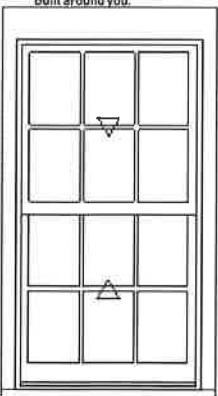

As Viewed From The Exterior

Entered As: MO

Primed Pine Exterior 3
Bare Pine Interior
Back Prime .....
Wood Ultimate Double Hung.....
Masonry Opening w/ Subsill
40" X 72 1/4"
Rough Opening w/ Subsill
36 7/8" X 66 9/32"
Glass Add For All Sash/Panels..... 3
Top Sash
Primed Pine Sash Exterior
Bare Pine Sash Interior
IG
Low E1 w/Argon
Black Perimeter and Spacer Bar..... 16
7/8" SDL - With Spacer Bar - Black..... 1 12
Rectangular - Special Cut 3W2H
Primed Pine Ext - Bare Pine Int
Putty Exterior Glazing Profile..... 35
Ovolo Interior Glazing Profile
Bottom Sash