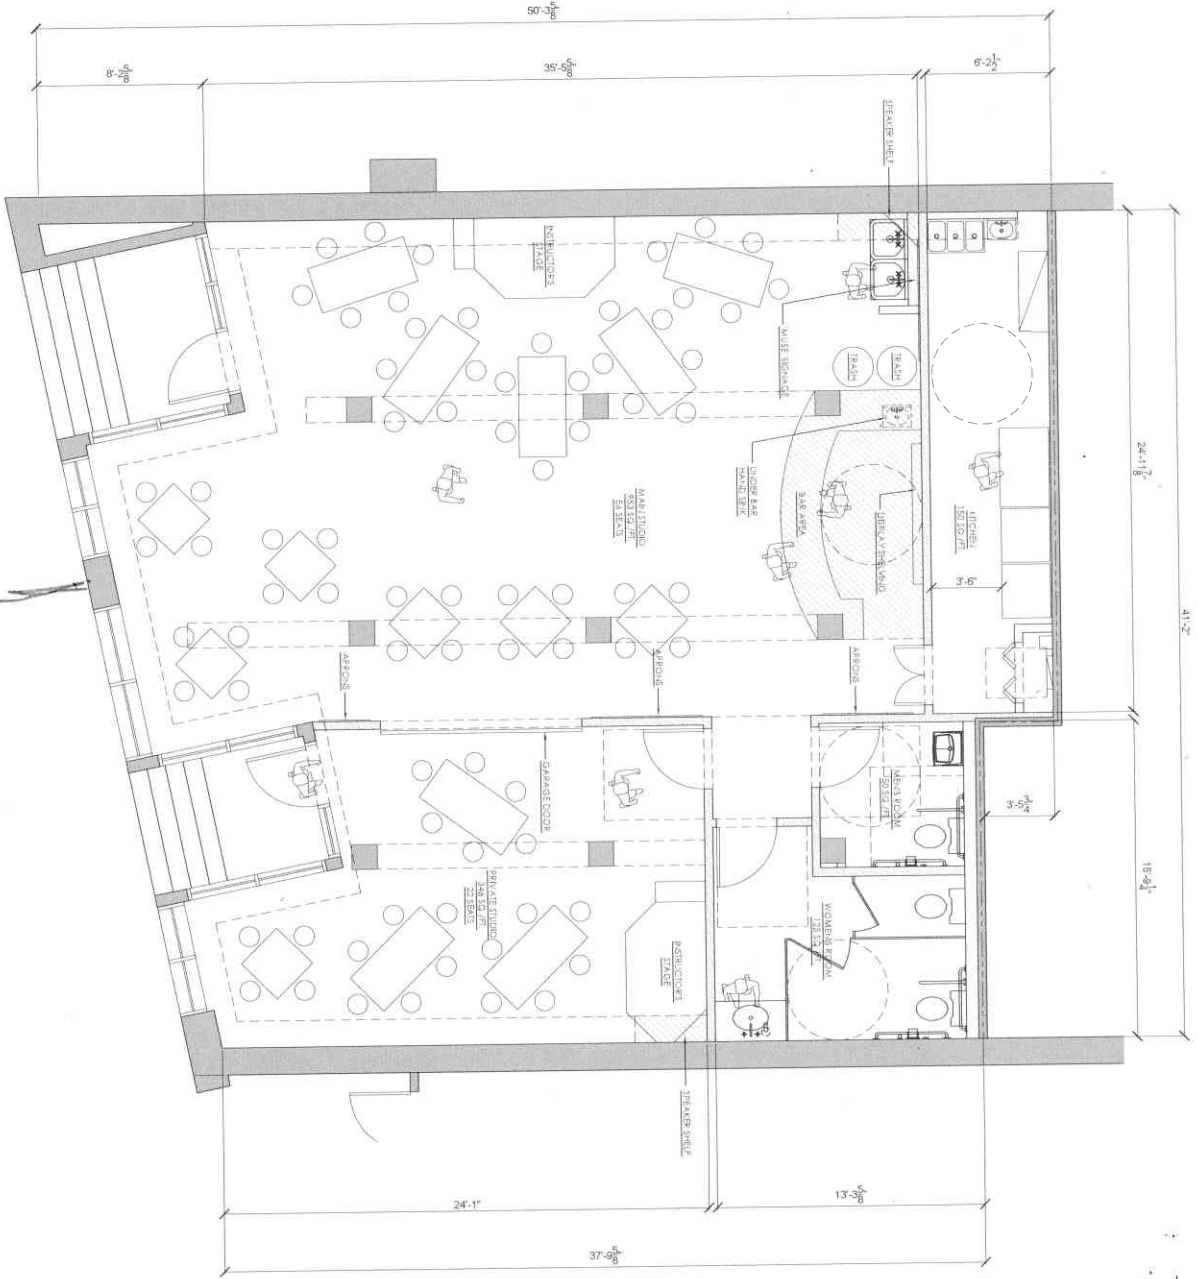

MUSE PAINTBAR

BLADE SIGN
245 COMMERCIAL