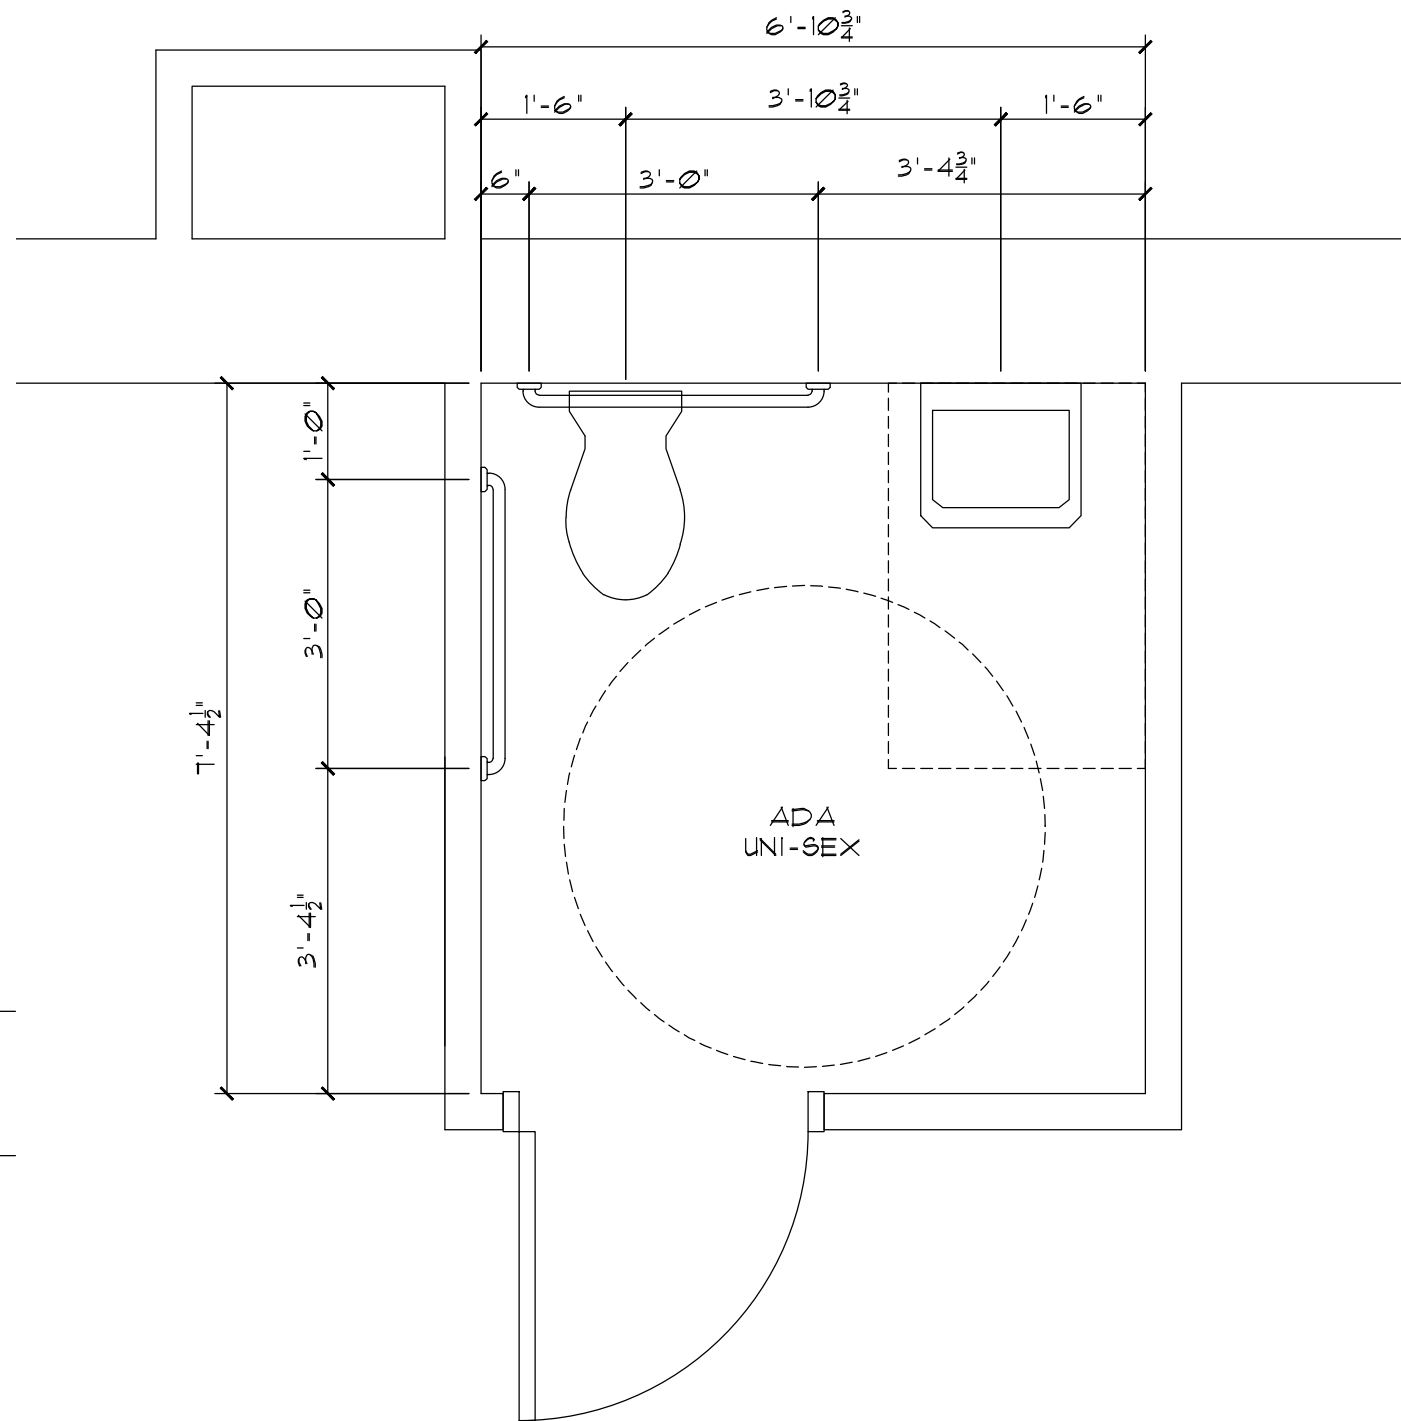

ADA UNI-SEX ONE
SCALE: 1/2" = 1'-0"

ADA UNI-SEX TWO
SCALE: 1/2" = 1'-0"

PROPERTY OF

235 Riverside Industrial Parkway
Portland, ME 04102
207-329-6499

Siano's Old Port Pizzeria
505 Fore St. Portland, ME
Siano's Old Port Pizzeria, LLC

DATE	NO	REMARKS	BY

CODE: IBC 2003
TOWN: Portland
DATE: 12-10-09
SCALE: As Noted
DRAWN: JJO
TITLE:
**Enlarged
Floor Plans**
FILE: 000-00-09
SHEET:
A-7