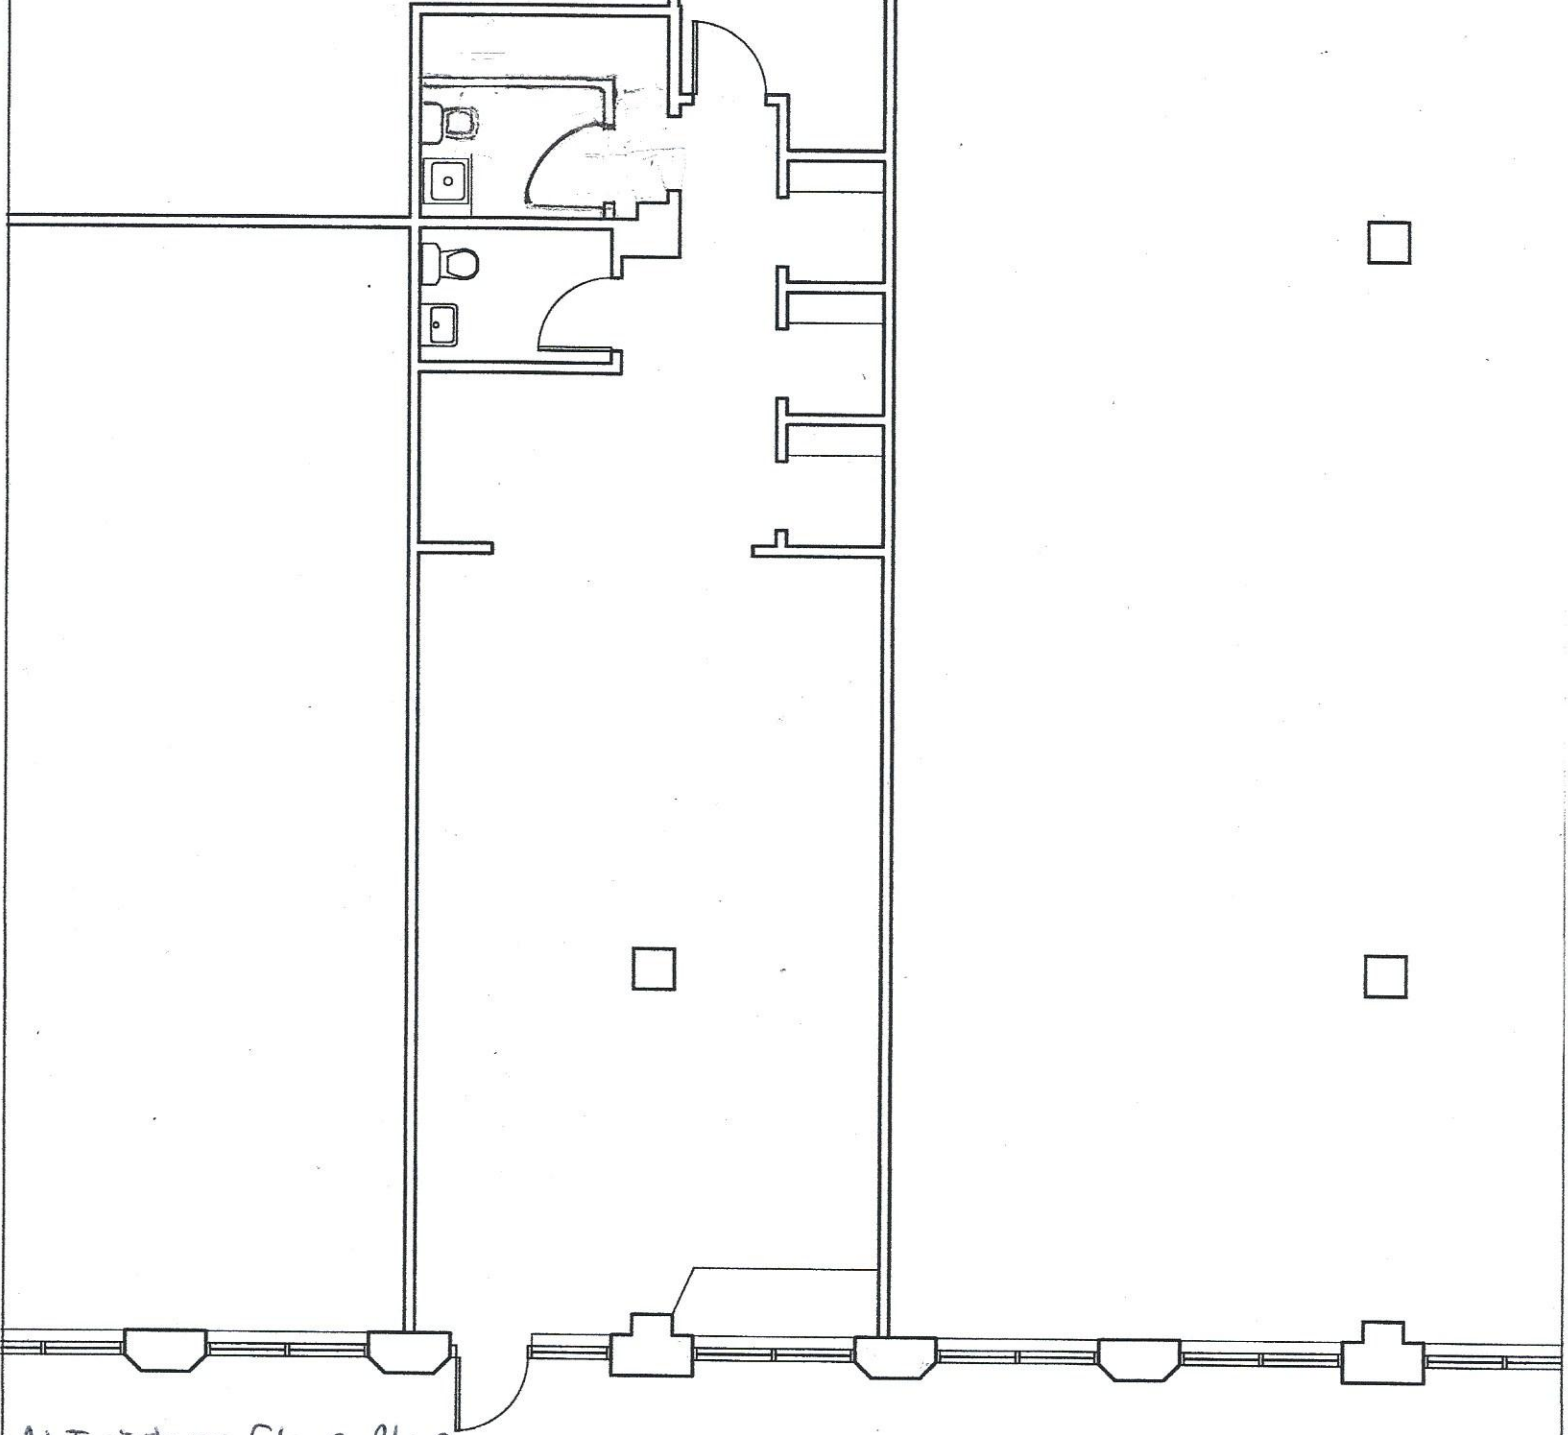

2 Portland Square  
Liquid M2 Fitup  
Existing Plan  
1/8" = 1'-0"  
11/18/13

*All Existing Floor Plan*