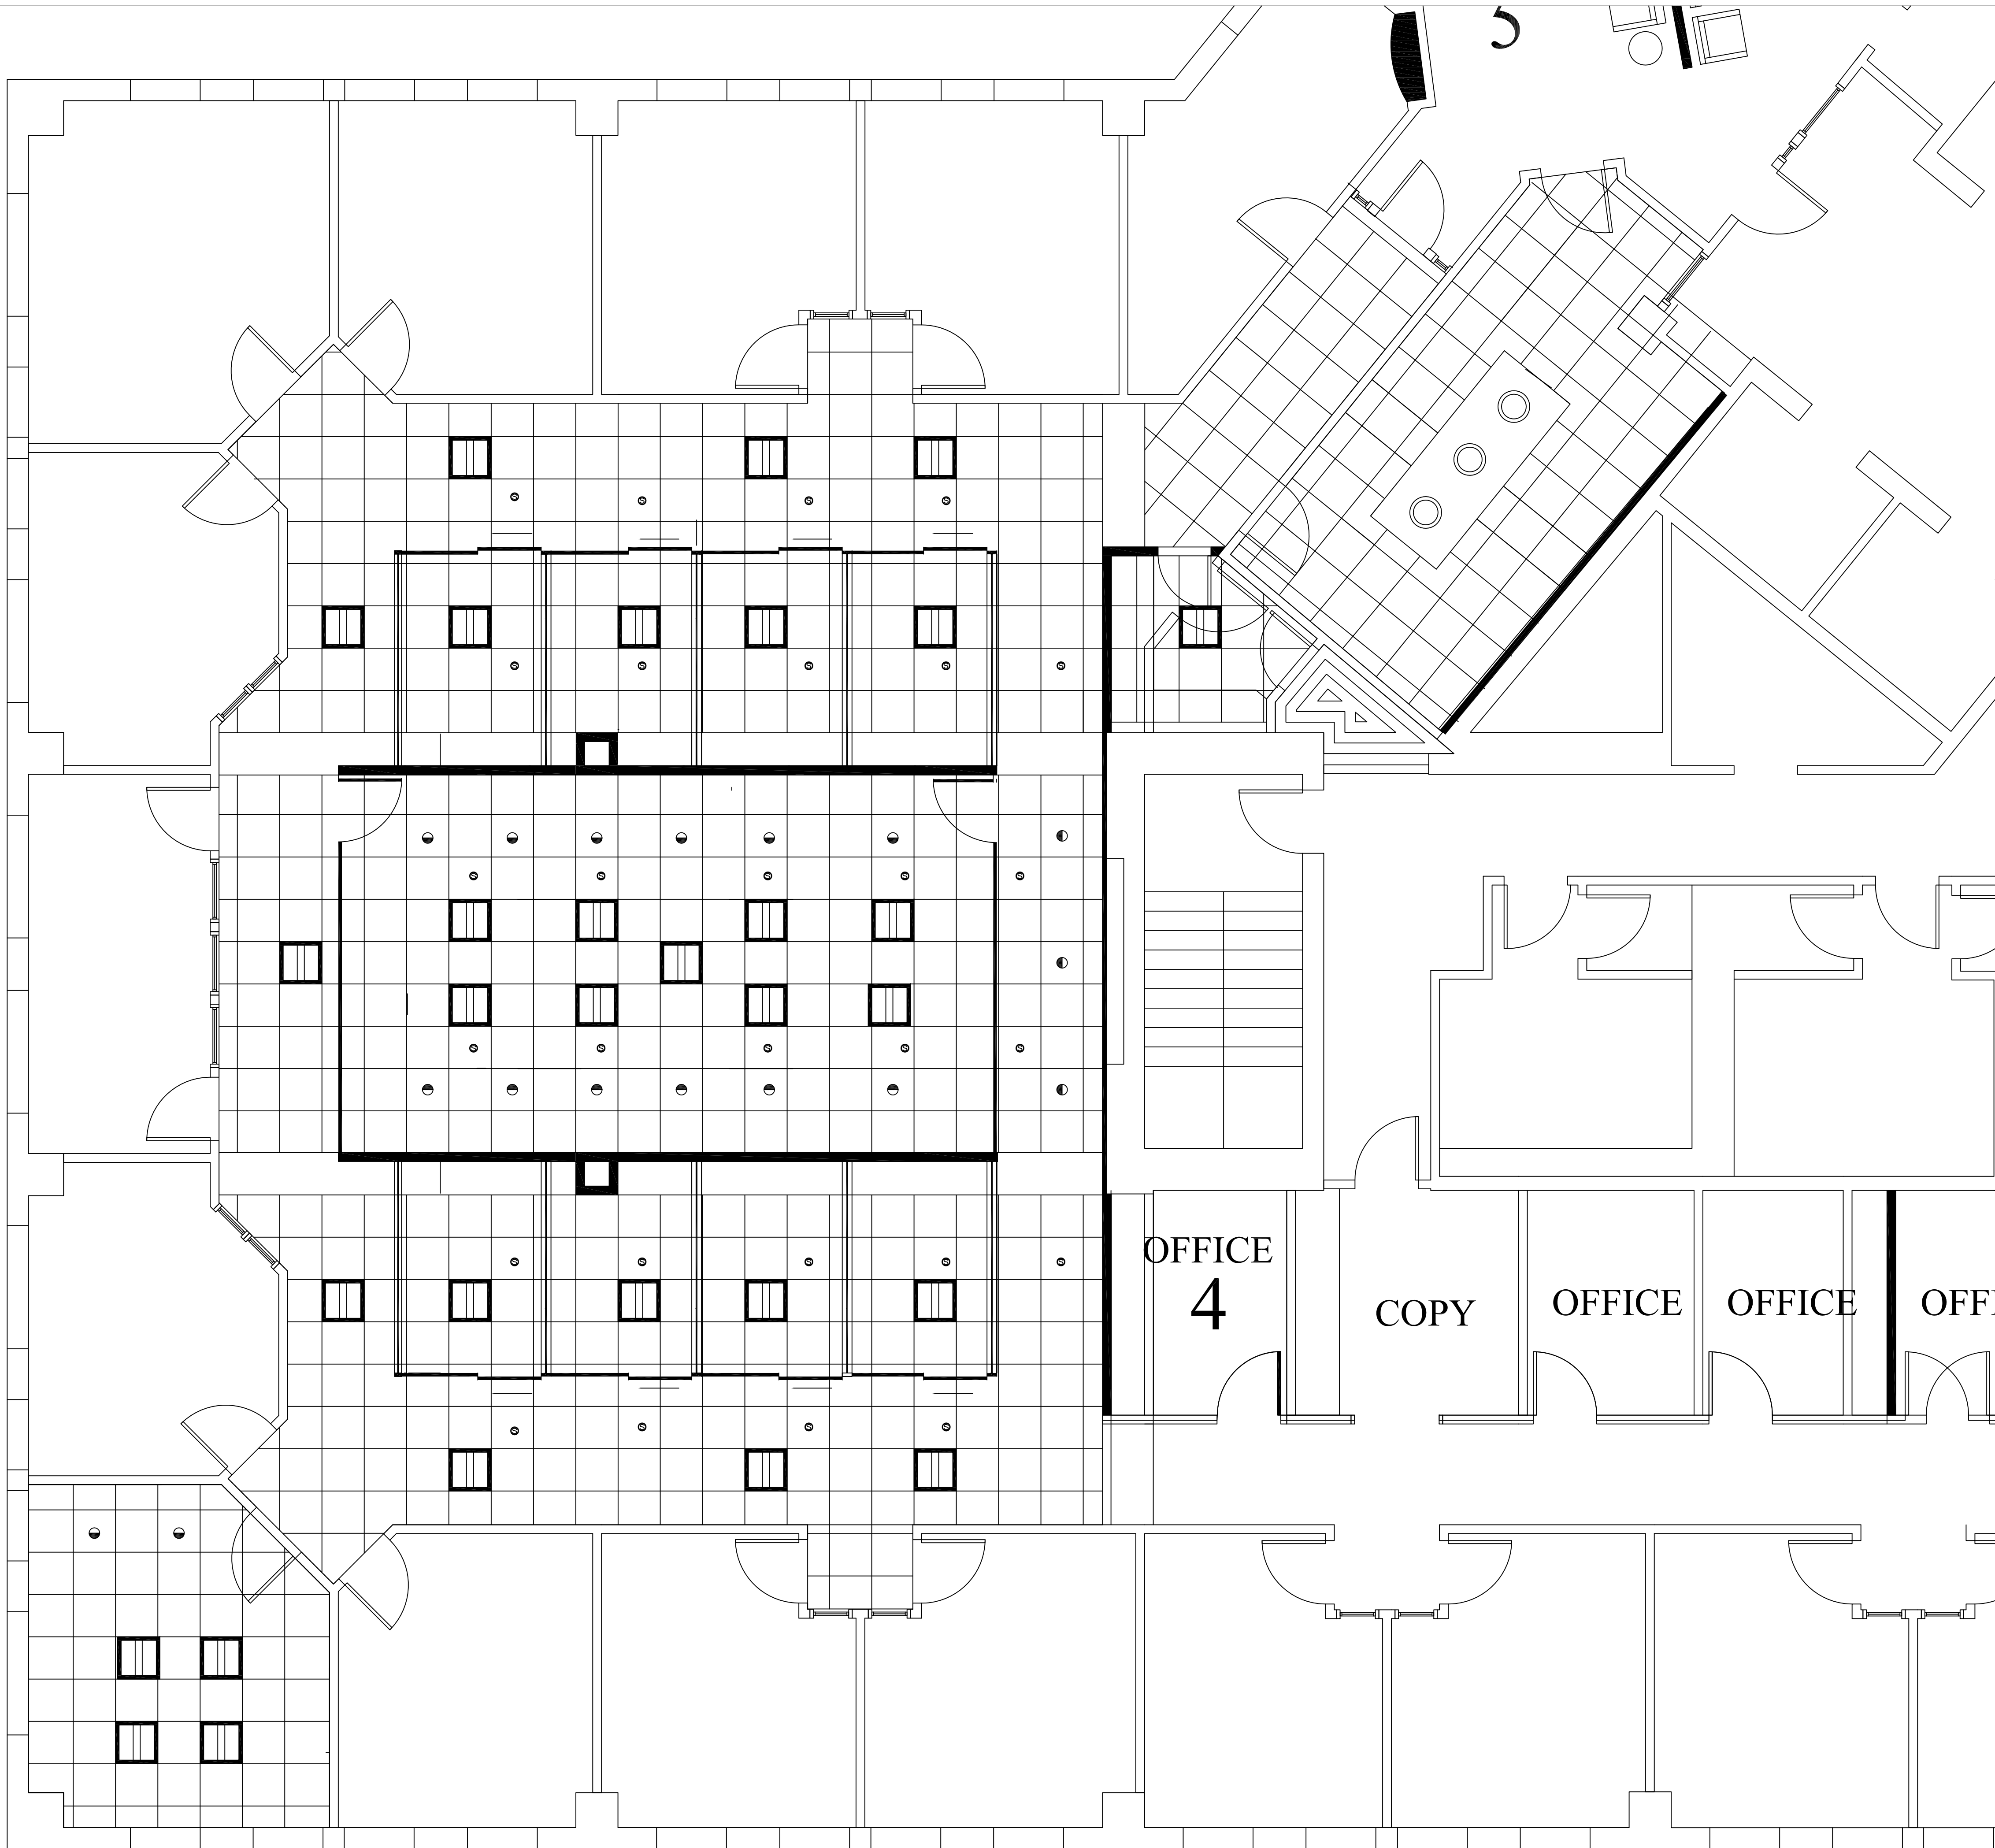

Revisions:

Date: MAY 5, 2015
Scale: 1/4" = 1'-0"
PHASE ONE - 1,2,7,4B
REFLECTED CEILING PLAN

LEGEND

-  PANEL DIFFUSER TBL
-  RETURN AIR VENT TBL
-  2 X 2 LED 22EN
-  WALL WASH LED
-  PENDANT
-  CEILING TILES MESA 682
-  NEW WALLS
-  SOFFIT EXISTING
-  CONCEALED SPRINKLER HEAD

SCALE