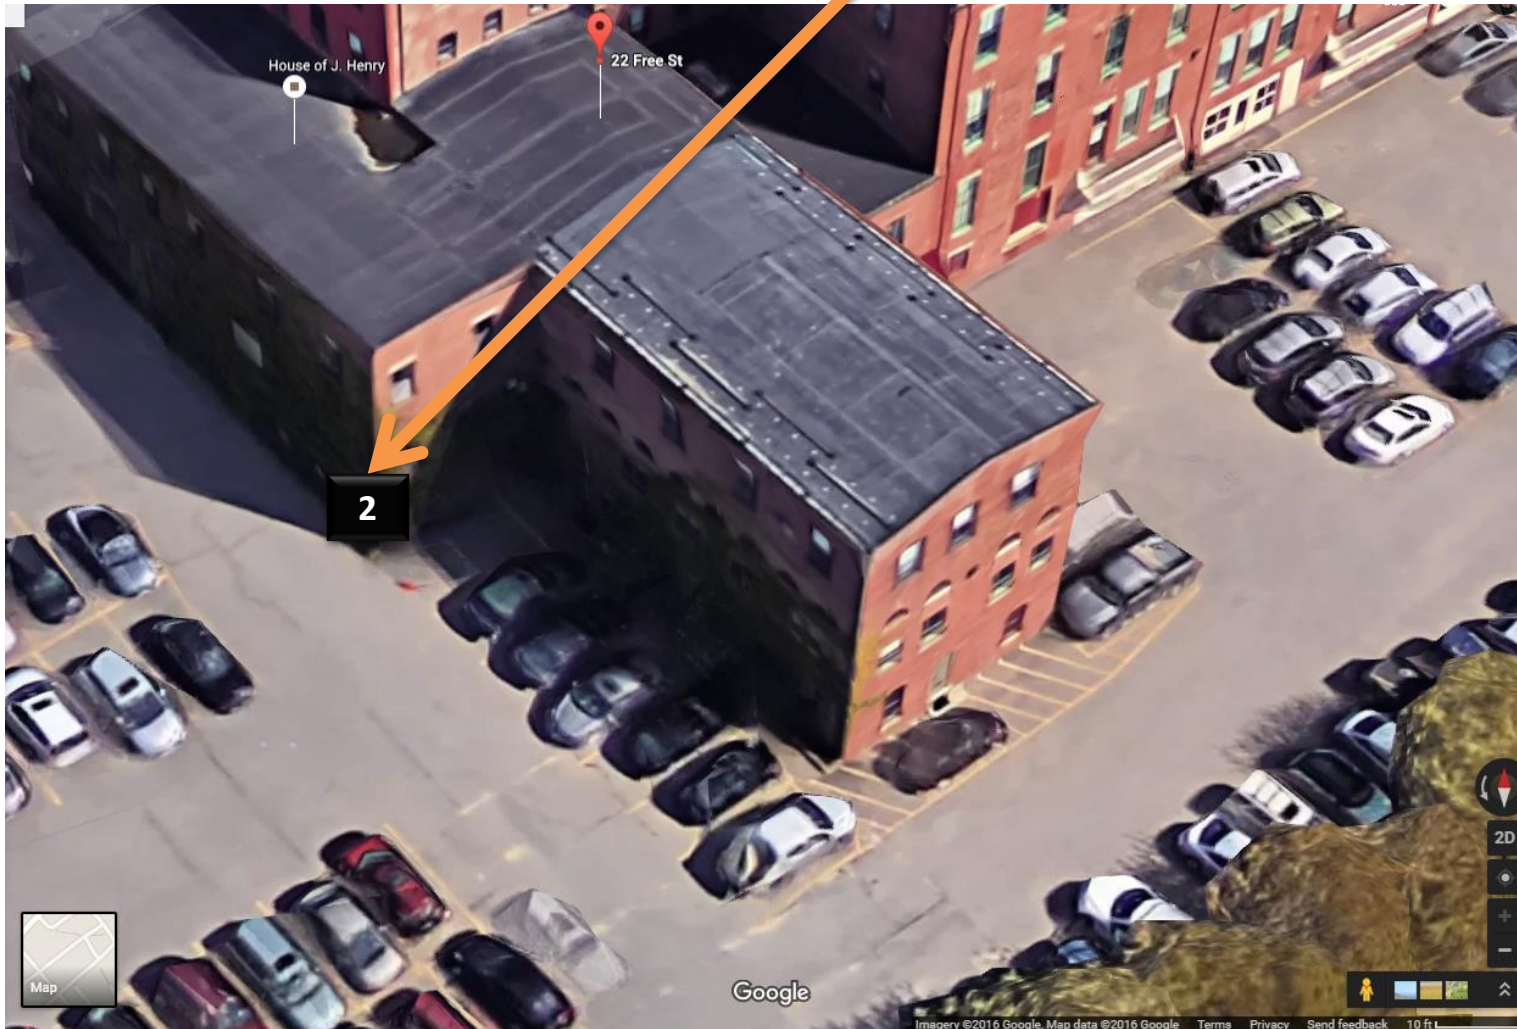

El Rayo – Portland Proposed Sign #2 Location

40A Manson Libby Road
Scarborough, ME 04074
Phone: 207-396-6111
Fax: 207-396-6435

CLIENT	DRAWING NAME	DATE	REVISION HISTORY	
El Rayo			DATE	
ADDRESS	SALES PERSON	DESIGNER		
26 Free St Portland ME				
CLIENT SIGNATURE & APPROVAL DATE				