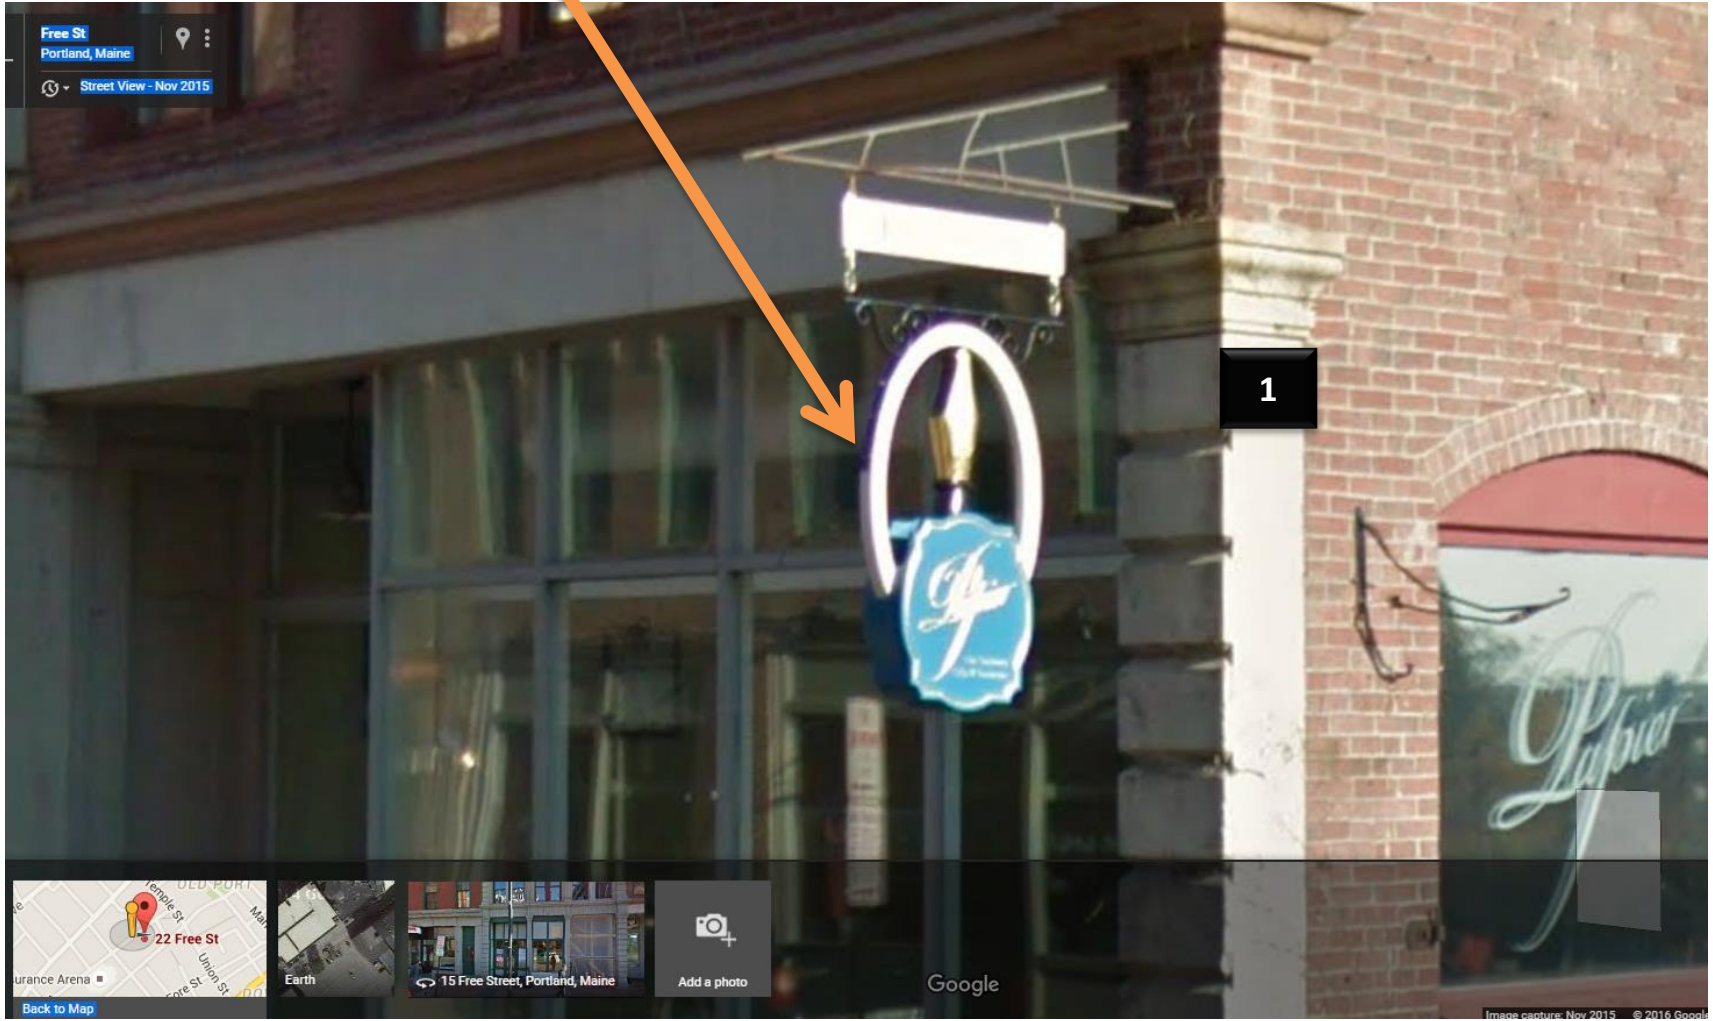

El Rayo – Portland
Existing Sign #1 Location

West Elevation

40A Manson Libby Road
 Scarborough, ME 04074
 Phone: 207-396-6111
 Fax: 207-396-6435

CLIENT	El Rayo
--------	---------

ADDRESS	26 Free St Portland ME
---------	---------------------------