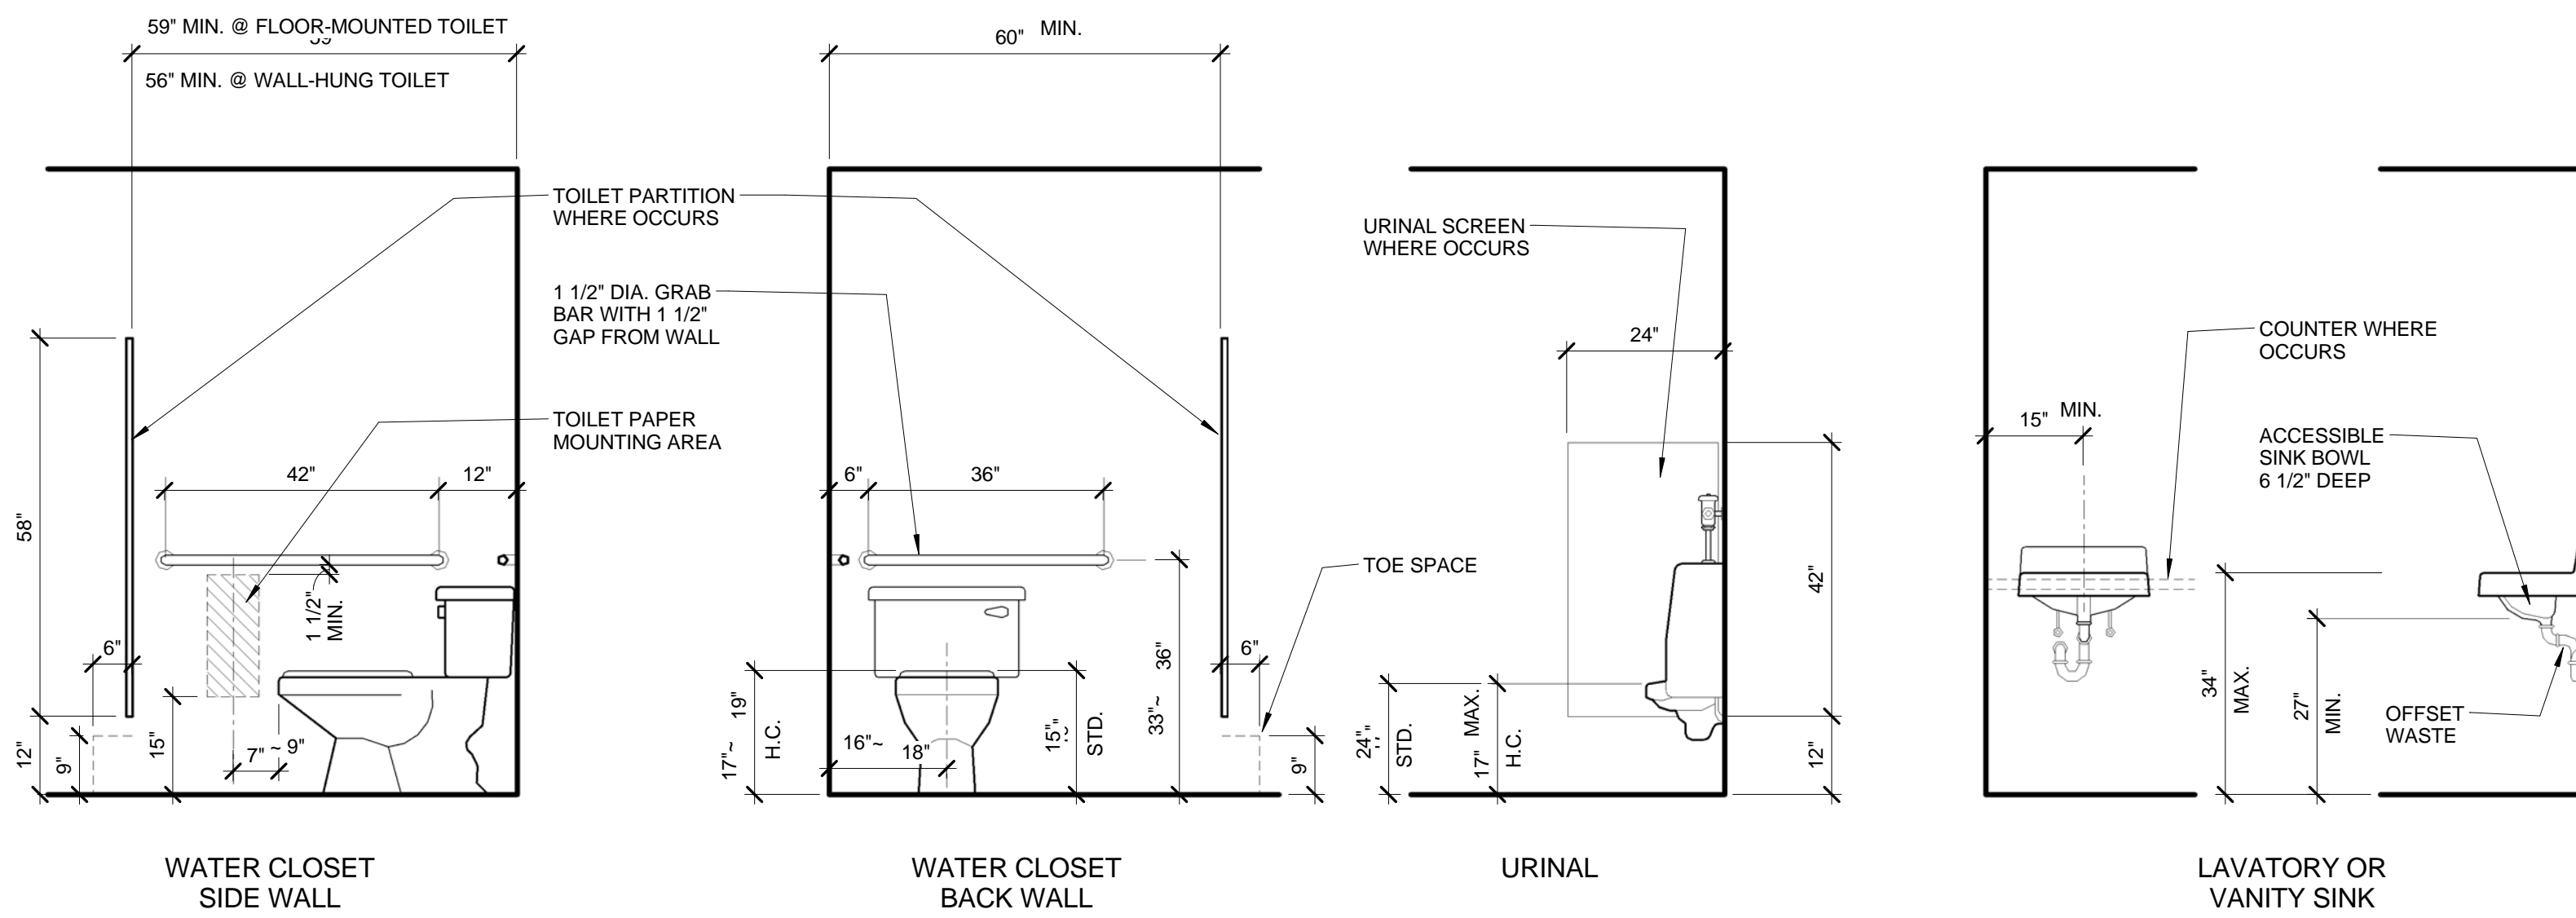

BATHROOM ACCESSORY LEGEND

- A MIRROR
- B SOAP DISPENSER
- C PAPER TOWEL DISPENSER
- D TOILET PAPER DISPENSER
- E TOILET PAPER HOLDER
- F SANITARY NAPKIN DISPOSAL
- G SANITARY NAPKIN DISPENSER
- H HAND DRYER
- I GRAB BARS

1 ENLARGED BATHROOM PLAN
 1/2" = 1'-0"

TYPICAL TOILET ACCESSORIES MOUNTING HEIGHTS

TYPICAL PLUMBING FIXTURES AND ACCESSORIES MOUNTING HEIGHTS