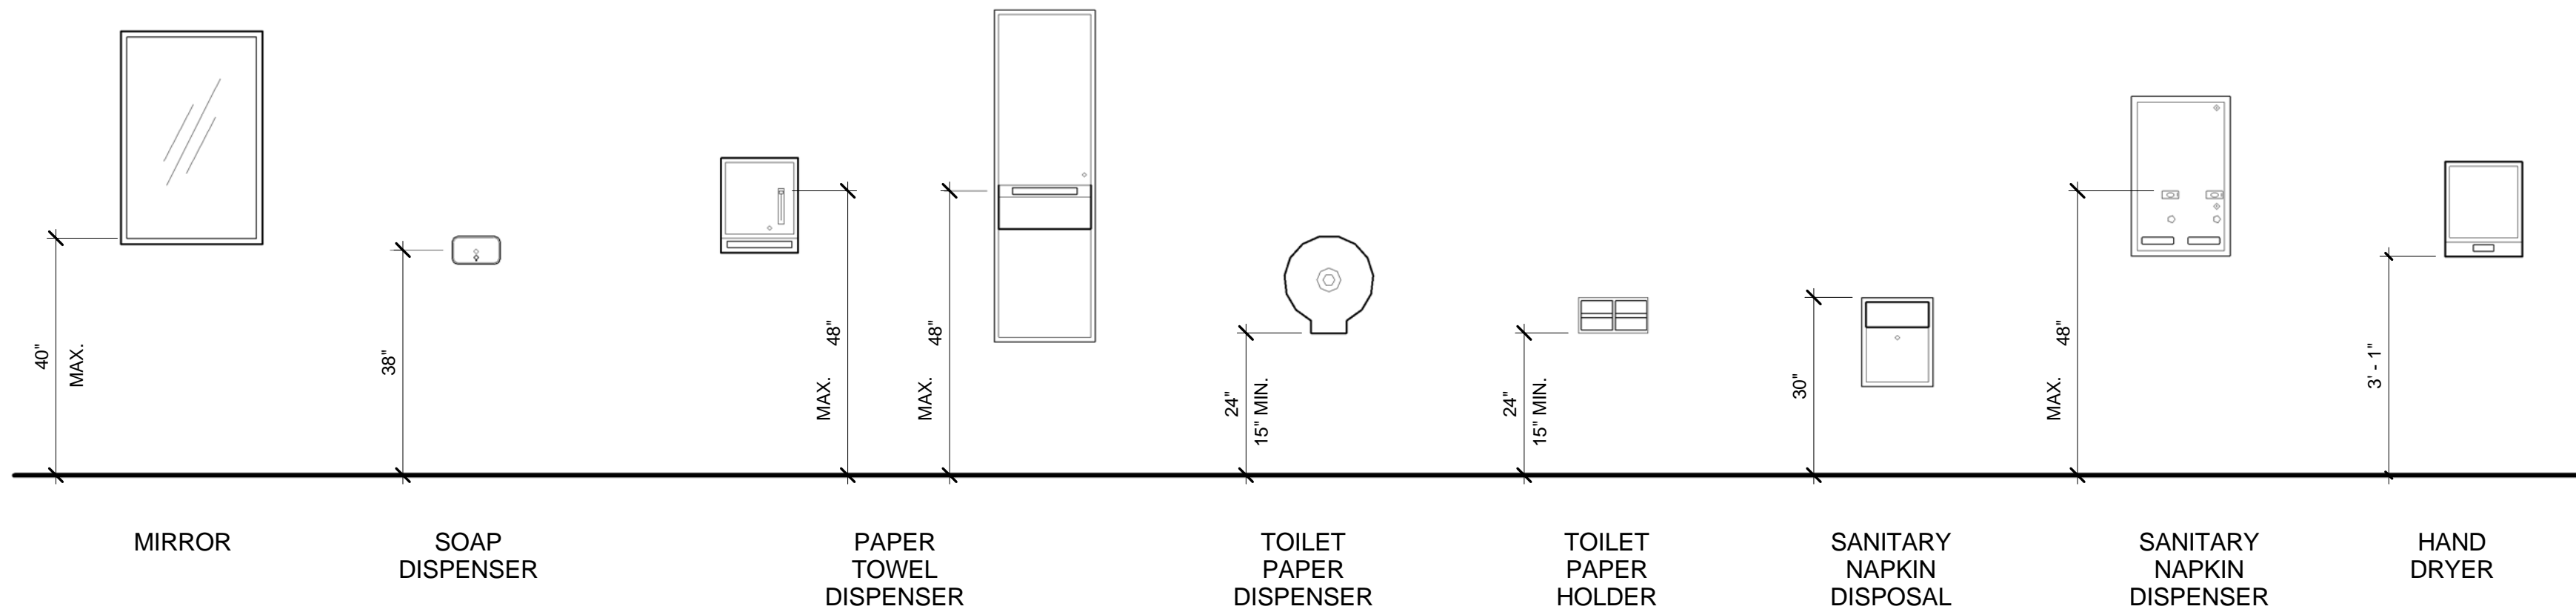

BATHROOM ACCESSORY LEGEND

- A MIRROR
- B SOAP DISPENSER
- C PAPER TOWEL DISPENSER
- D TOILET PAPER DISPENSER
- E TOILET PAPER HOLDER
- F SANITARY NAPKIN DISPOSAL
- G SANITARY NAPKIN DISPENSER
- H HAND DRYER
- I GRAB BARS

1 ENLARGED BATHROOM PLAN
 1/2" = 1'-0"

TYPICAL TOILET ACCESSORIES MOUNTING HEIGHTS

TYPICAL PLUMBING FIXTURES AND ACCESSORIES MOUNTING HEIGHTS